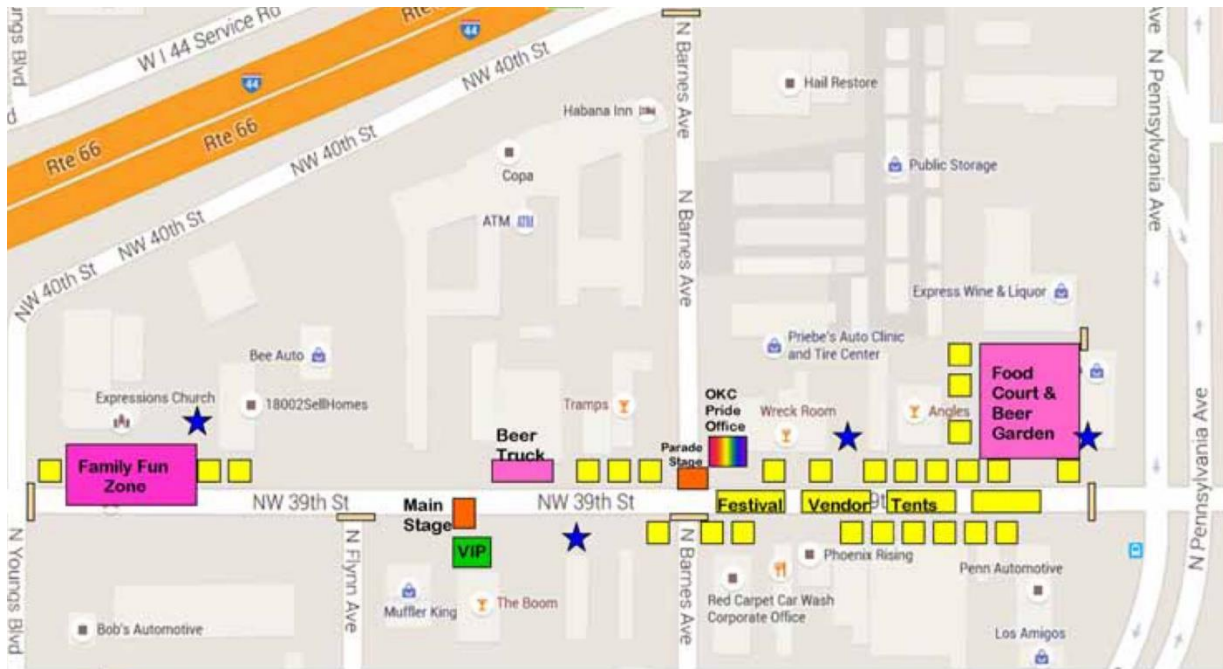

**OKC Pride 2017
Festival and Concert**

Electrical Plan will be to connect appropriately to be powered by Angle's and the Boom.

**OKC Pride 2017
Waste Management Plan**

In the Food Court Area (Angle's Parking lot) at the extreme North End will be located two 40 yard solid waste dumpsters. With one additional located in the east parking lot of Expressions Church on 39th and Youngs.