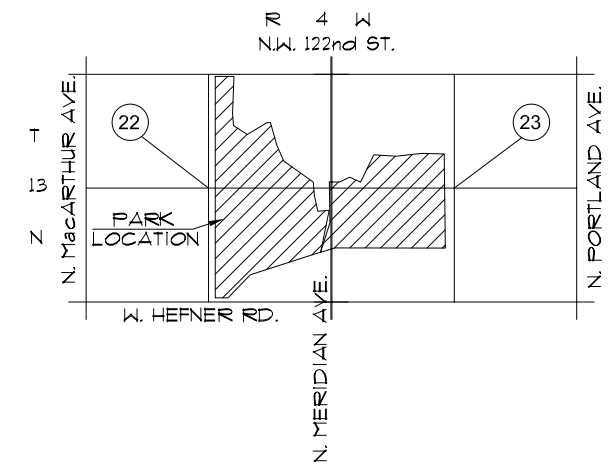

STATISTICS

ACRES: 299
 PARKING SPACES: N/A
 FACILITIES:
 * MOUNTAIN BIKE TRAILS (WEST OF MERIDIAN)

NOTES:

1. PARK BOUNDARY IS APPROXIMATE LOCATION ONLY.
2. LOCATION OF IMPROVEMENTS IS CONCEPTUAL. VERIFY LOCATION IN FIELD.

BLUFF CREEK PARK

NW 122nd & MERIDIAN - WARD 8

City of Oklahoma City
 Parks and Recreation Department
 JUNE 1998 / OCT 1999