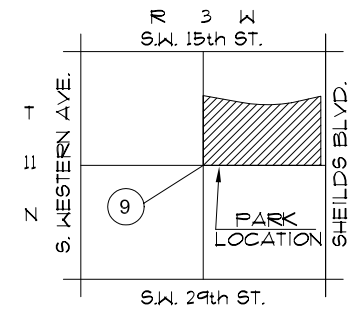

STATISTICS

- ACRES: 36
- PARKING SPACES: 232 SPACES - ASPHALT
- FACILITIES:
 - * PLAYGROUND EQUIPMENT (METAL & WOOD)
 - * (1) ADULT SOFTBALL FIELD - LIGHTS
 - * (1) VOLLEYBALL COURT
 - * (1) PICNIC SHELTER
 - * (1) PICNIC AREA
 - * (1) PARTY HOUSE

NOTES:

1. PARK BOUNDARY IS APPROXIMATE LOCATION ONLY.
2. LOCATION OF IMPROVEMENTS IS CONCEPTUAL. VERIFY LOCATION IN FIELD.

WILEY POST PARK - WEST

SW 17th & ROBINSON - WARD 6 - DEED RESTRICTION

City of Oklahoma City
Parks and Recreation Department
JUNE 1998 / OCT 1999