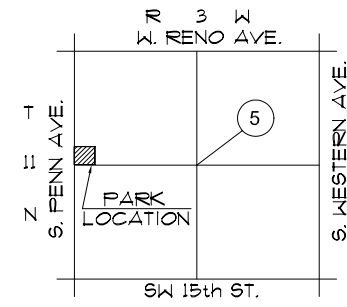

STATISTICS

ACRES: 6.6
PARKING SPACES: NONE
FACILITIES:
* GREEN SPACE

NOTES:

1. PARK BOUNDARY IS APPROXIMATE LOCATION ONLY.
2. LOCATION OF IMPROVEMENTS IS CONCEPTUAL. VERIFY LOCATION IN FIELD.

ELM GROVE PARK

SW 8th & PENN - WARD 6

City of Oklahoma City
Parks and Recreation Department
JUNE 1998 / OCT 2000