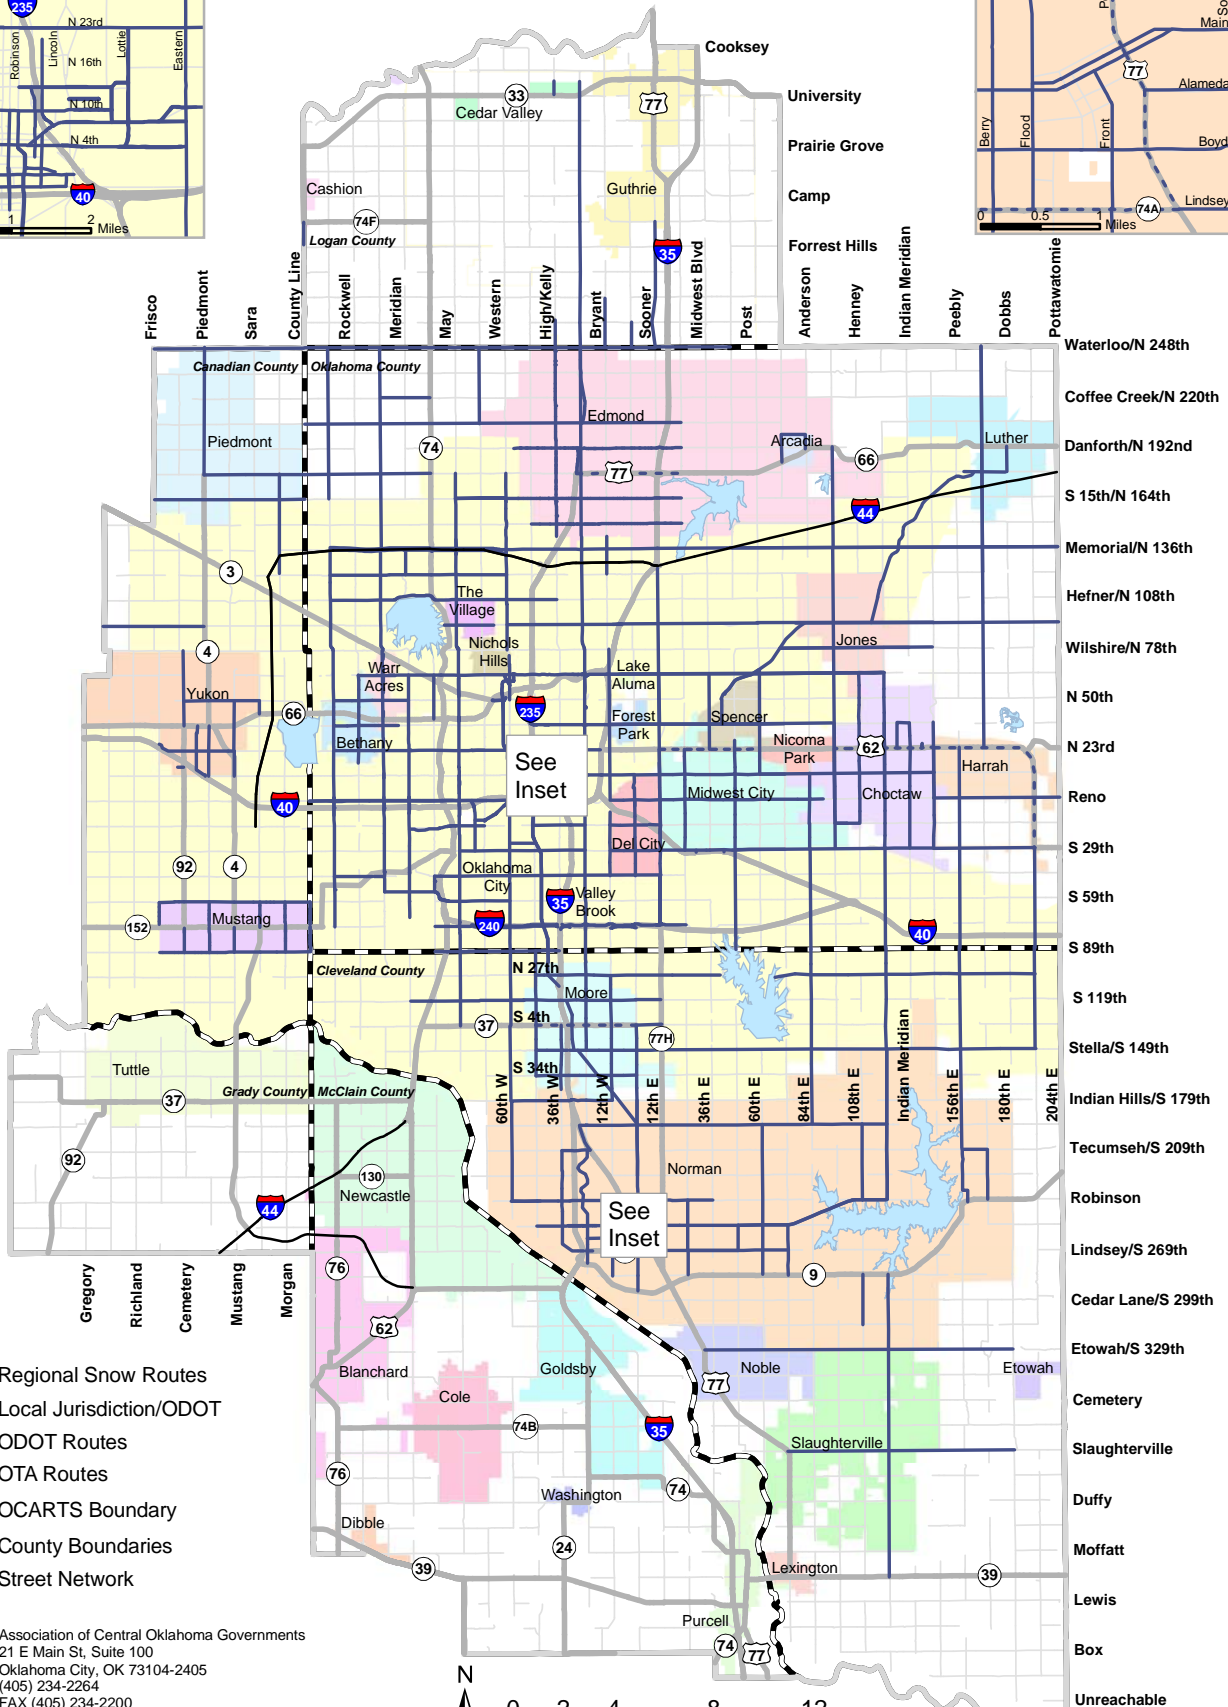

OCARTS Area – Regional Snow Routes

- Regional Snow Routes
- - - Local Jurisdiction/ODOT
- ODOT Routes
- OTA Routes
- OCARTS Boundary
- County Boundaries
- Street Network

Association of Central Oklahoma Governments
 21 E Main St, Suite 100
 Oklahoma City, OK 73104-2405
 (405) 234-2264
 FAX (405) 234-2200
www.acogok.org
 Map Disclaimer Applies - <http://www.acogok.org/mapdisclaimer.asp>