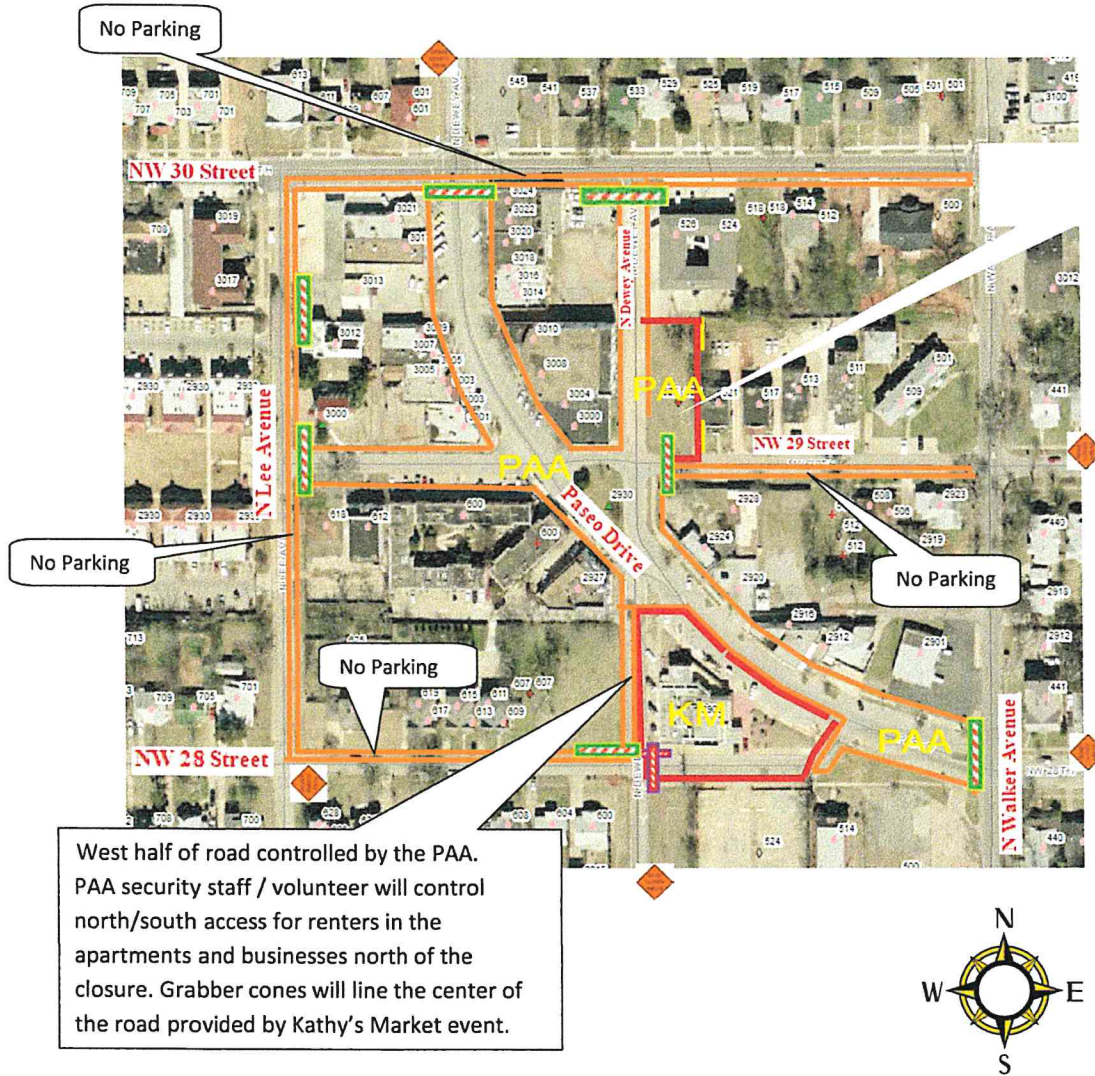

Exhibits A and B

2018 Paseo Arts Festival

Event Site Plan and Event Traffic Control Plan

Event Map Legend

-  Limits of street rights-of-way reserved for Paseo Arts Association, Inc. (PAA) event with exceptions and exclusions as noted
-  **PAA**  Paseo Arts Festival event areas and road closure points (Type III Barricades) (Locations generally as illustrated)
-  Paseo Arts Festival event advance road closure warning signs (Locations generally as illustrated)
-  Limits of street rights-of-way reserved for Kathy's Market (KM)
-  **KM**  Kathy's Market event areas and road closure points (Type III Barricades) (Locations generally as illustrated)