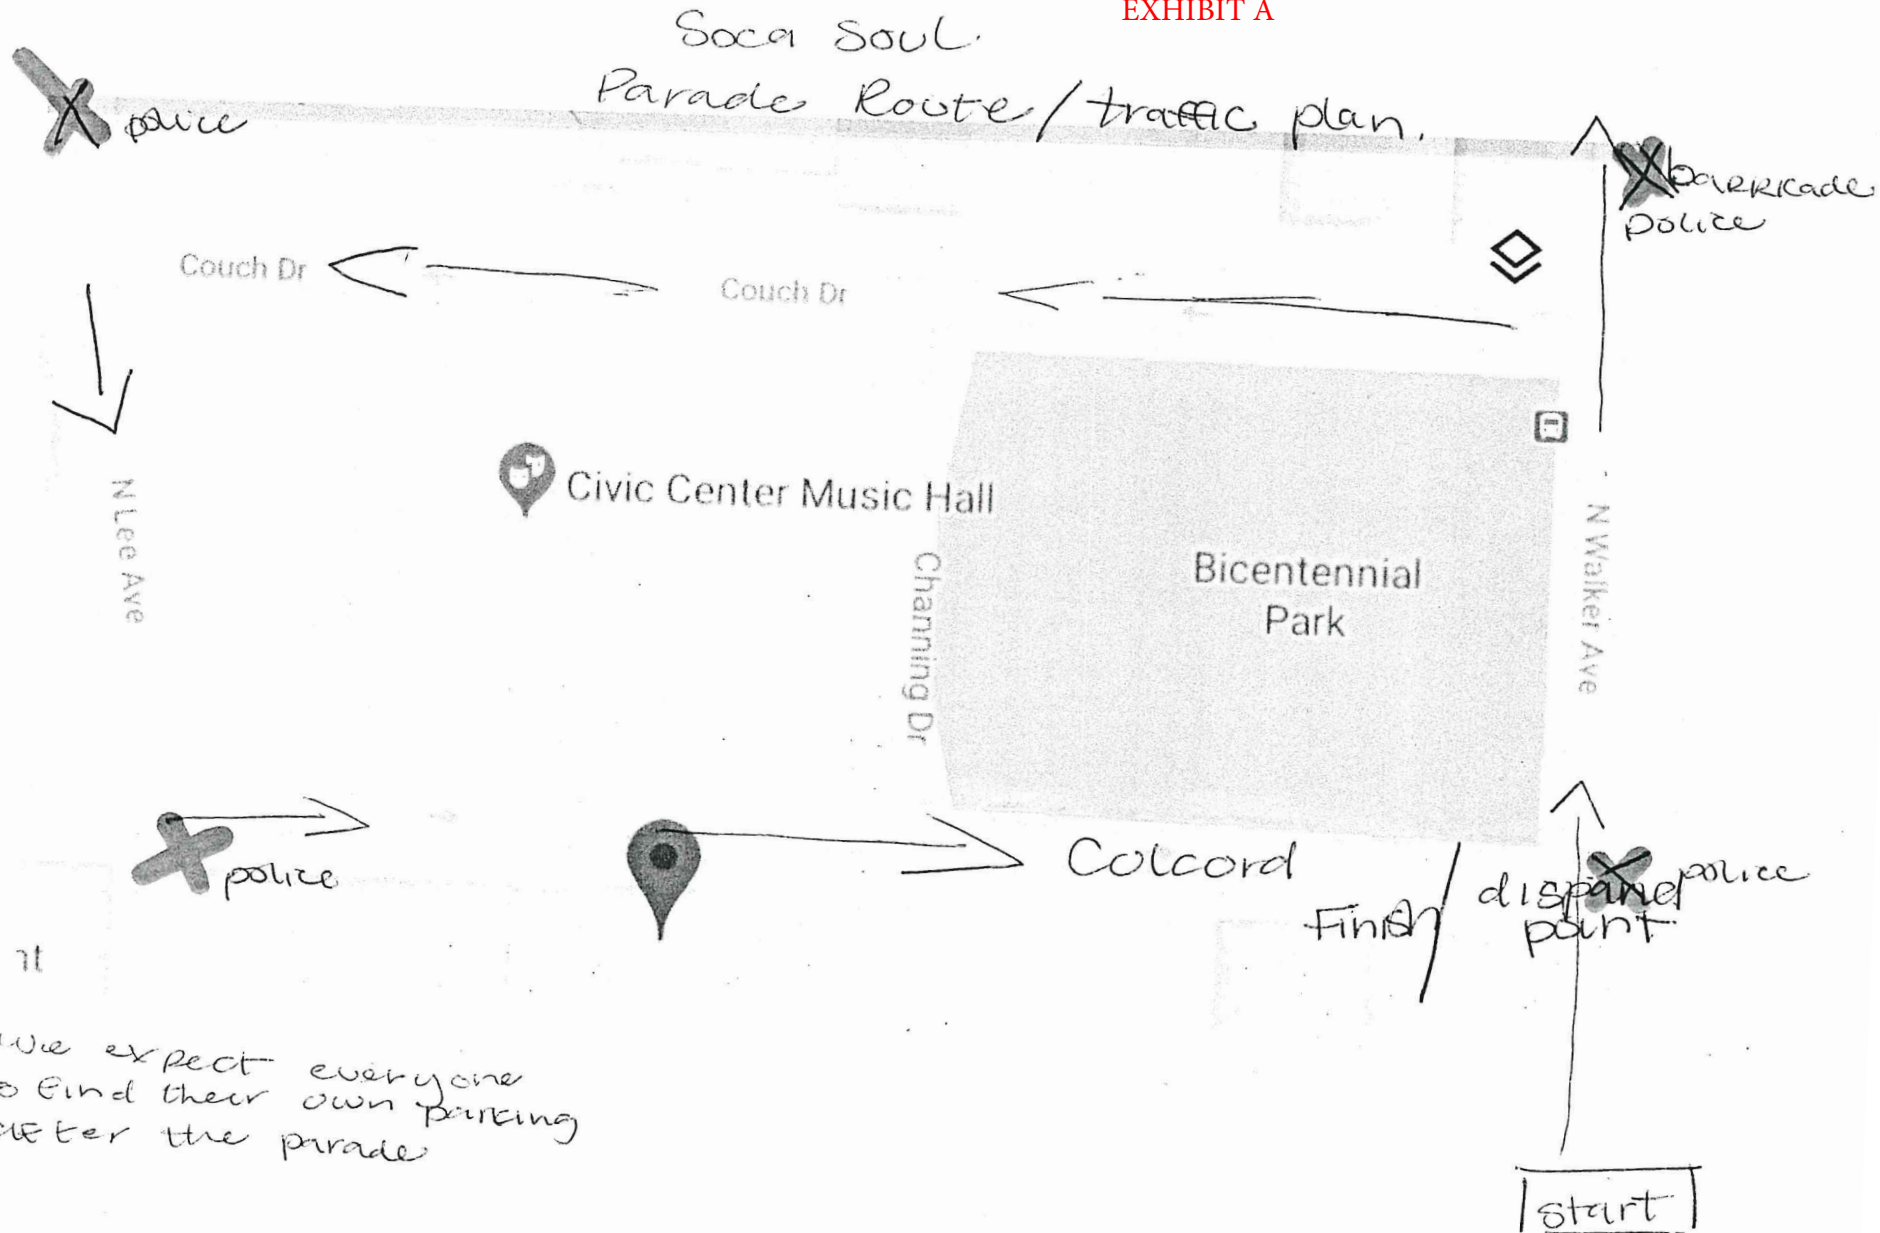

Bryanna Mitchell
royal.societyokc@comcast.net

EXHIBIT A

* We expect everyone to find their own parking after the parade

|| coming from
okc arts council
400 W California ||

EXHIBIT B

Date: 8/16/2018 **Author:** Ryan "Dooney" Tuschhoff **Project:** ROYAL SOCIETY

Comments:

CLOSING LEE, COUCH, COLCORD, AND WALKER AROUND THE CIVIC CENTER AND THE PARK