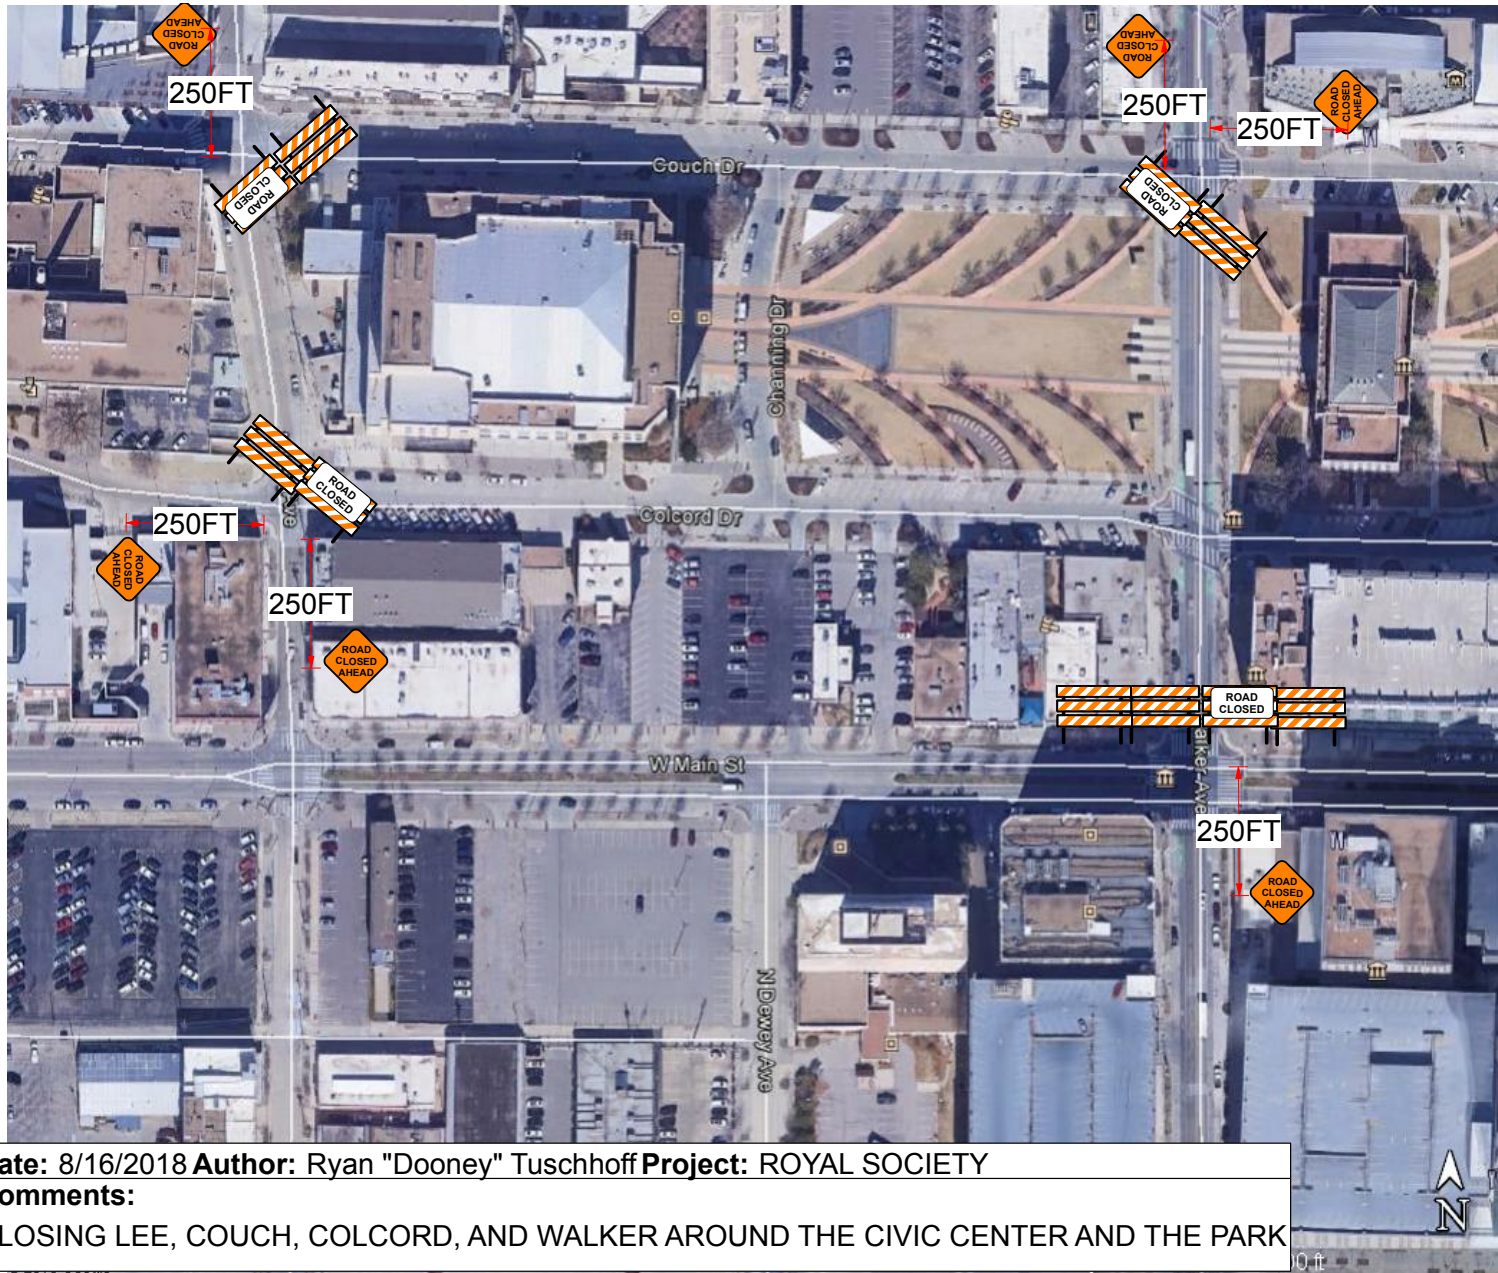

Bryanna Mitchell
royal.societyokc@comcast.net

EXHIBIT A

* We expect everyone to find their own parking after the parade

|| coming from
okc arts council
400 W California ||

EXHIBIT B

Date: 8/16/2018 **Author:** Ryan "Dooney" Tuschhoff **Project:** ROYAL SOCIETY

Comments:

CLOSING LEE, COUCH, COLCORD, AND WALKER AROUND THE CIVIC CENTER AND THE PARK