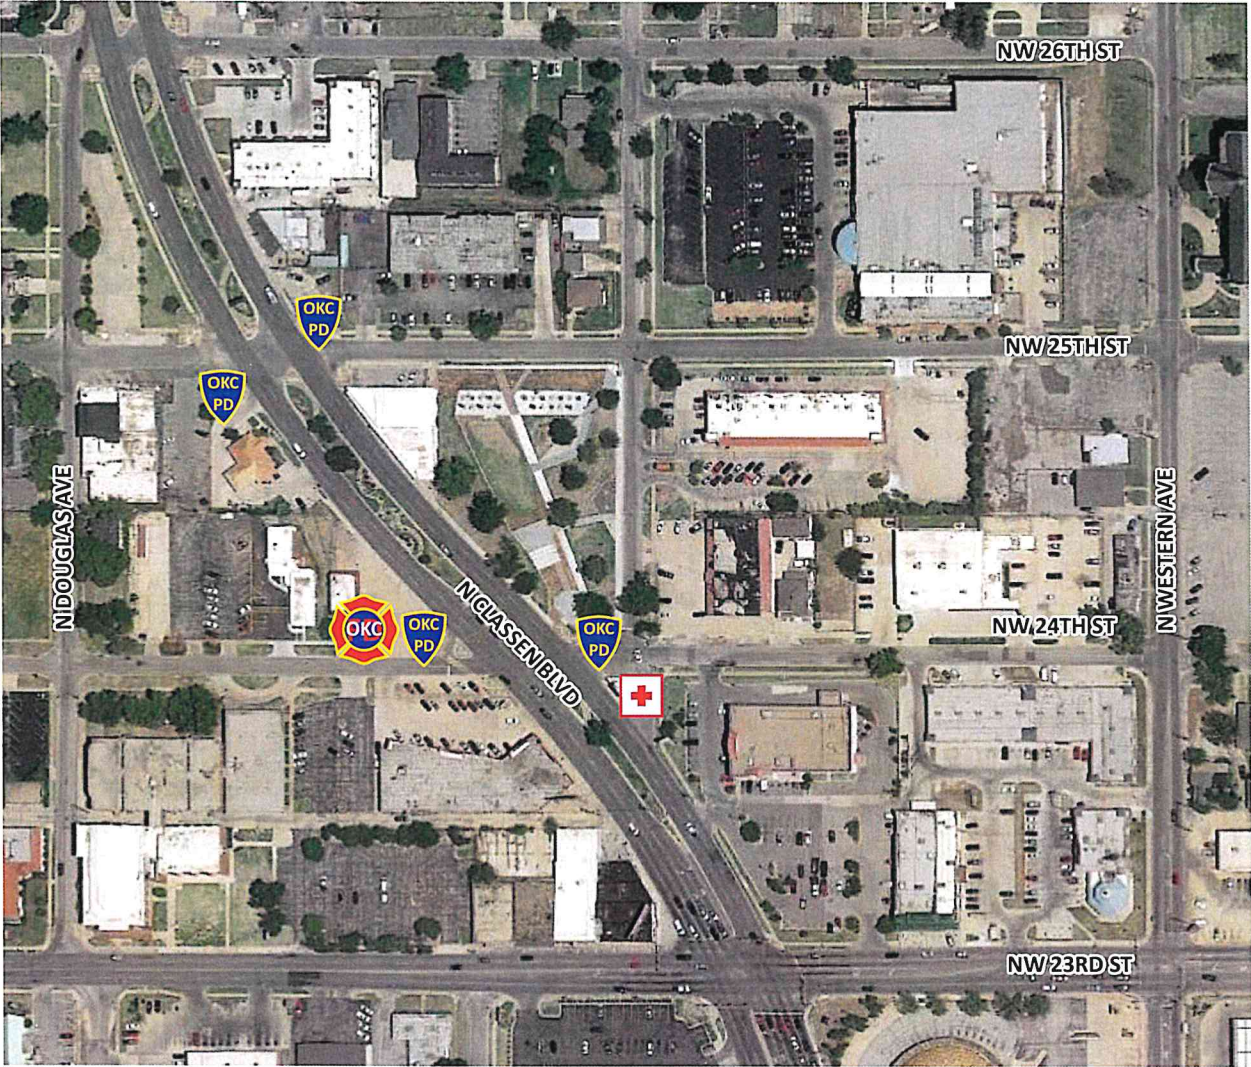

Lunar Moon Festival Event

OKC Asian District & Military Park
Aerial courtesy of Google
July 3, 2018

EXHIBIT B TRAFFIC CONTROL

LEGEND

 Road Closures

 Event Parking

 VIP Parking

Lunar Moon Festival Event

OKC Asian District & Military Park
Aerial courtesy of Google
July 3, 2018

EXHIBIT C SAFETY AND SECURITY

LEGEND

-  OKC Fire Rescue
-  Medical Station
-  OKC Police
-  Storm Shelter

Lunar Moon Festival Event