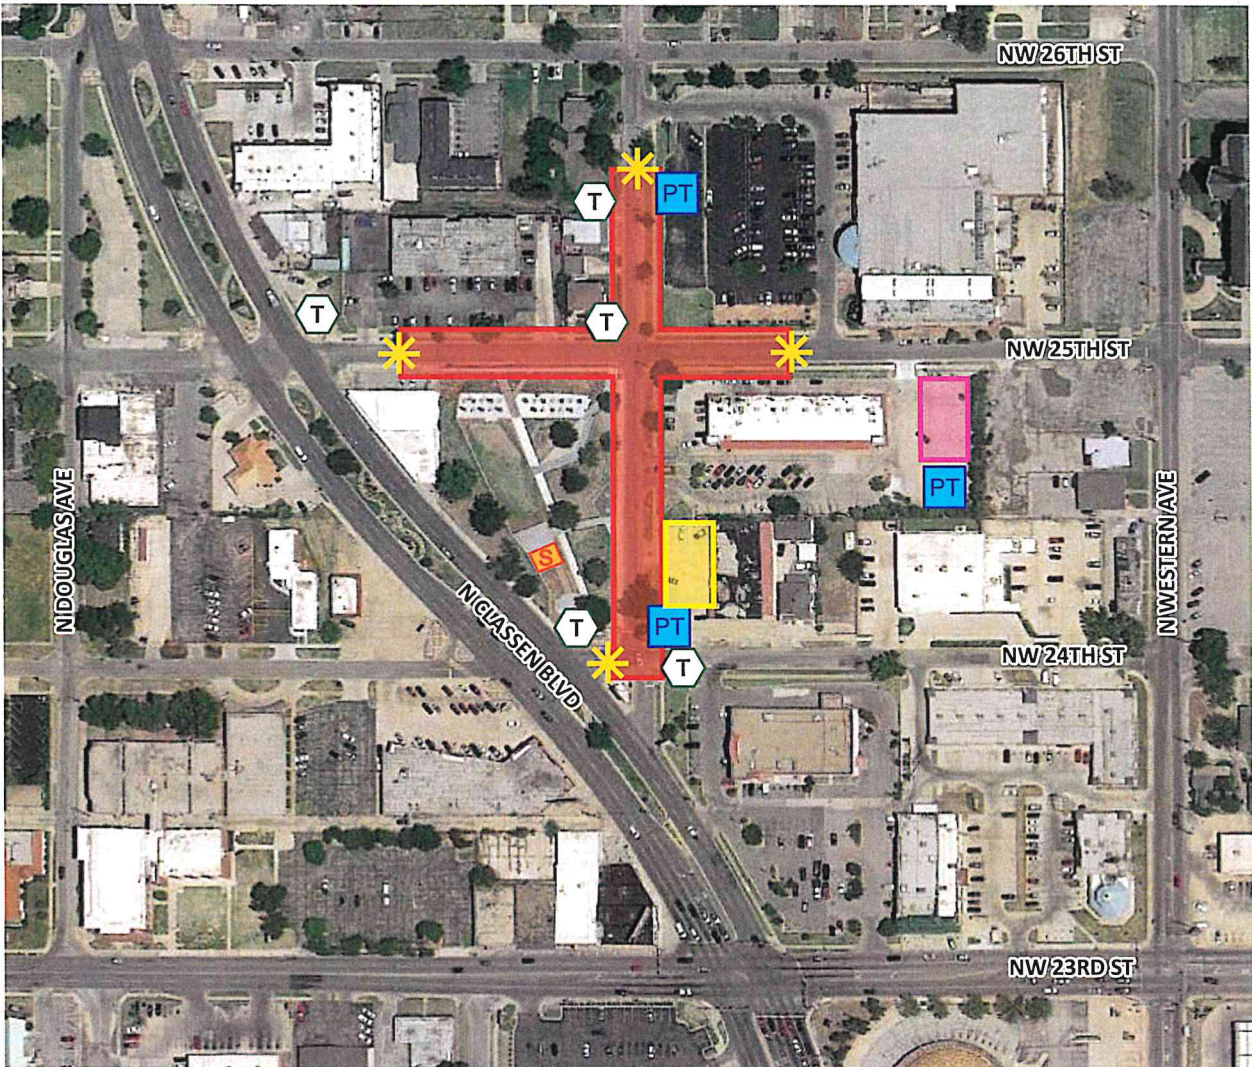

EXHIBIT A EVENT MAP

LEGEND

Portable Toilets	Vendor Area	Event Entrance
Stage	Children's Activity Area	
Trash Receptacles	Eating Area	

Lunar Moon Festival Event

OKC Asian District & Military Park
Aerial courtesy of Google
July 3, 2018