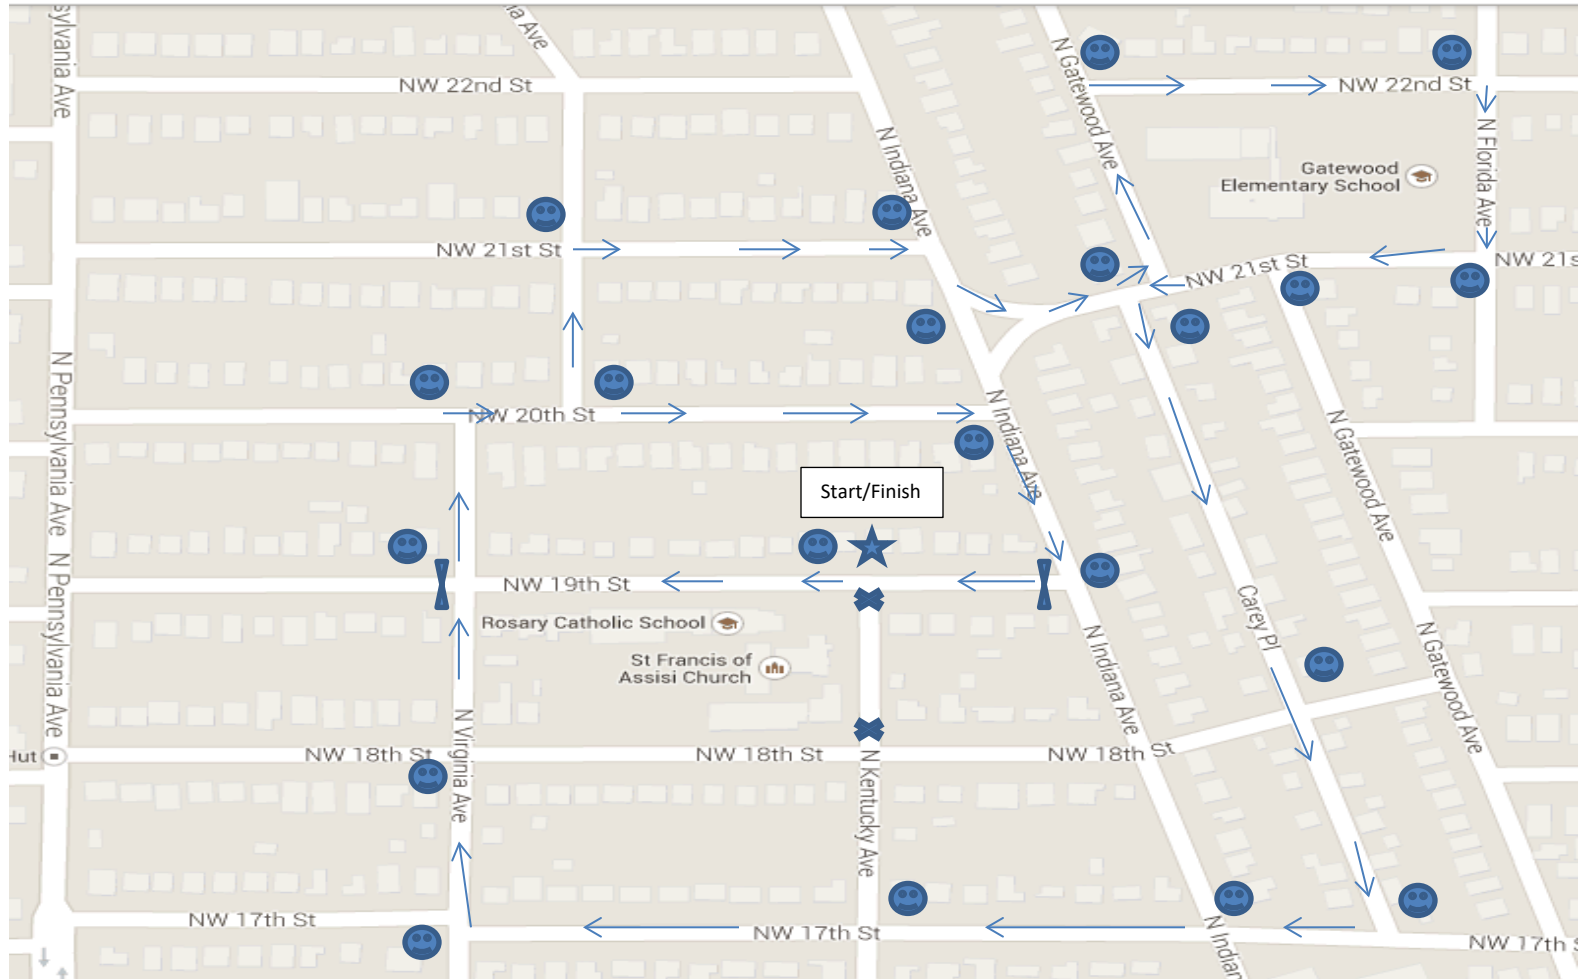

ST. FRANCIS OF ASSISI/ROSARY SCHOOL OKTOBERFEST PLAN EXHIBIT B FUN RUN ROUTE ROAD CLOSURES AND VOLUNTEER STATIONS

← Fun Run route

⌘ Road closure for start/finish
Type III Barricades

● Volunteer spotter

✕ Road closure for carnival
Type III Barricades