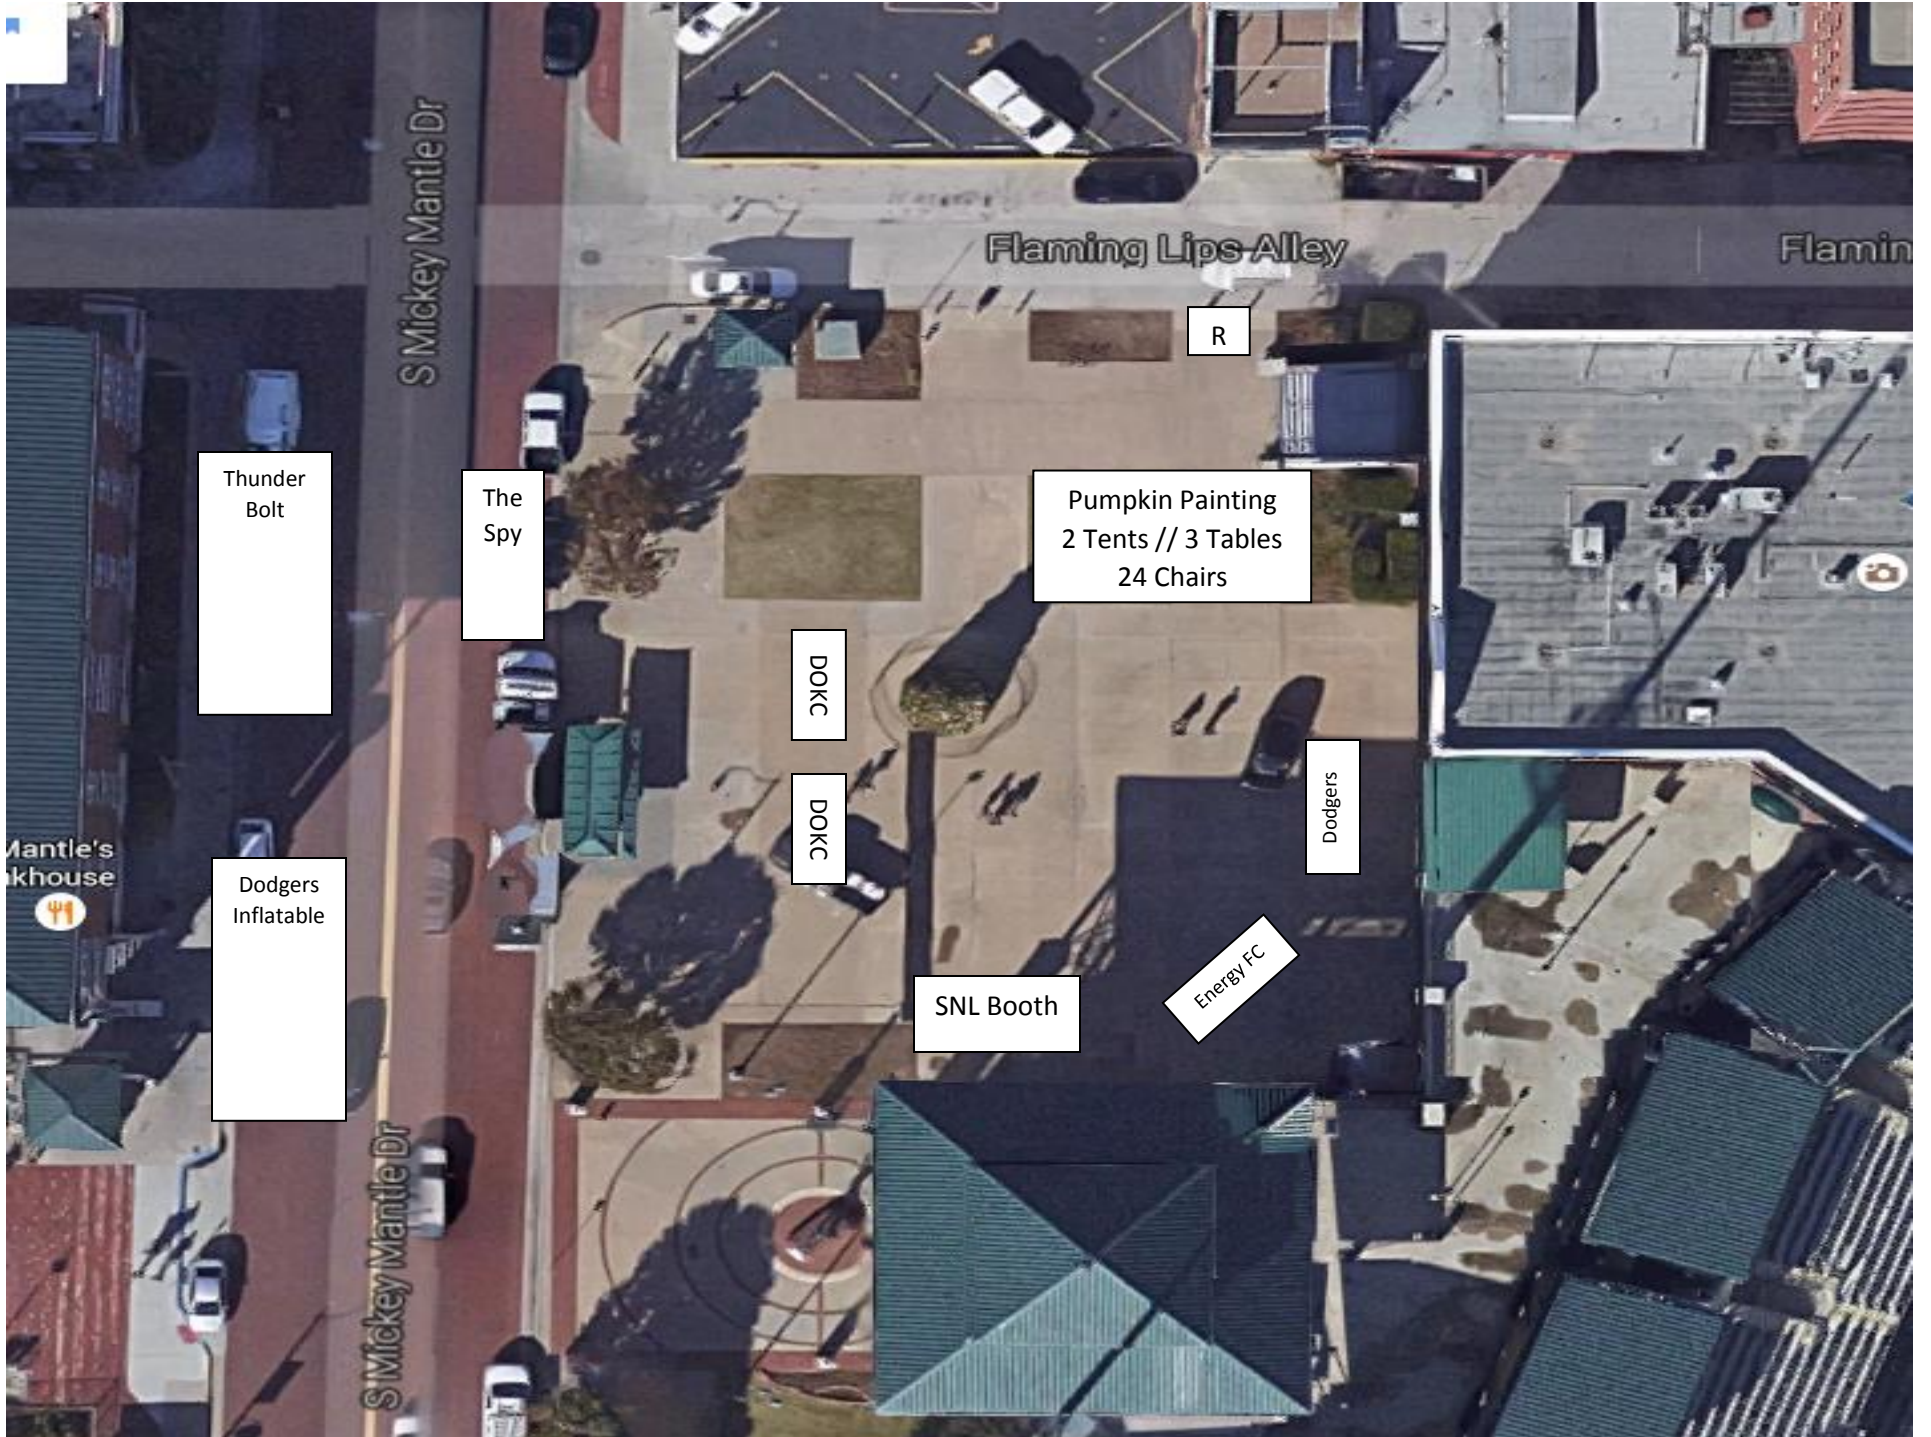

Exhibits A & C

Thunder Bolt

The Spy

Pumpkin Painting
2 Tents // 3 Tables
24 Chairs

DOKC

DOKC

Dodgers

Dodgers Inflatable

SNL Booth

Energy FC

S Mickey Mantle Dr

Flaming Lips Alley

Flamin

Mantle's kitchen

Exhibit B