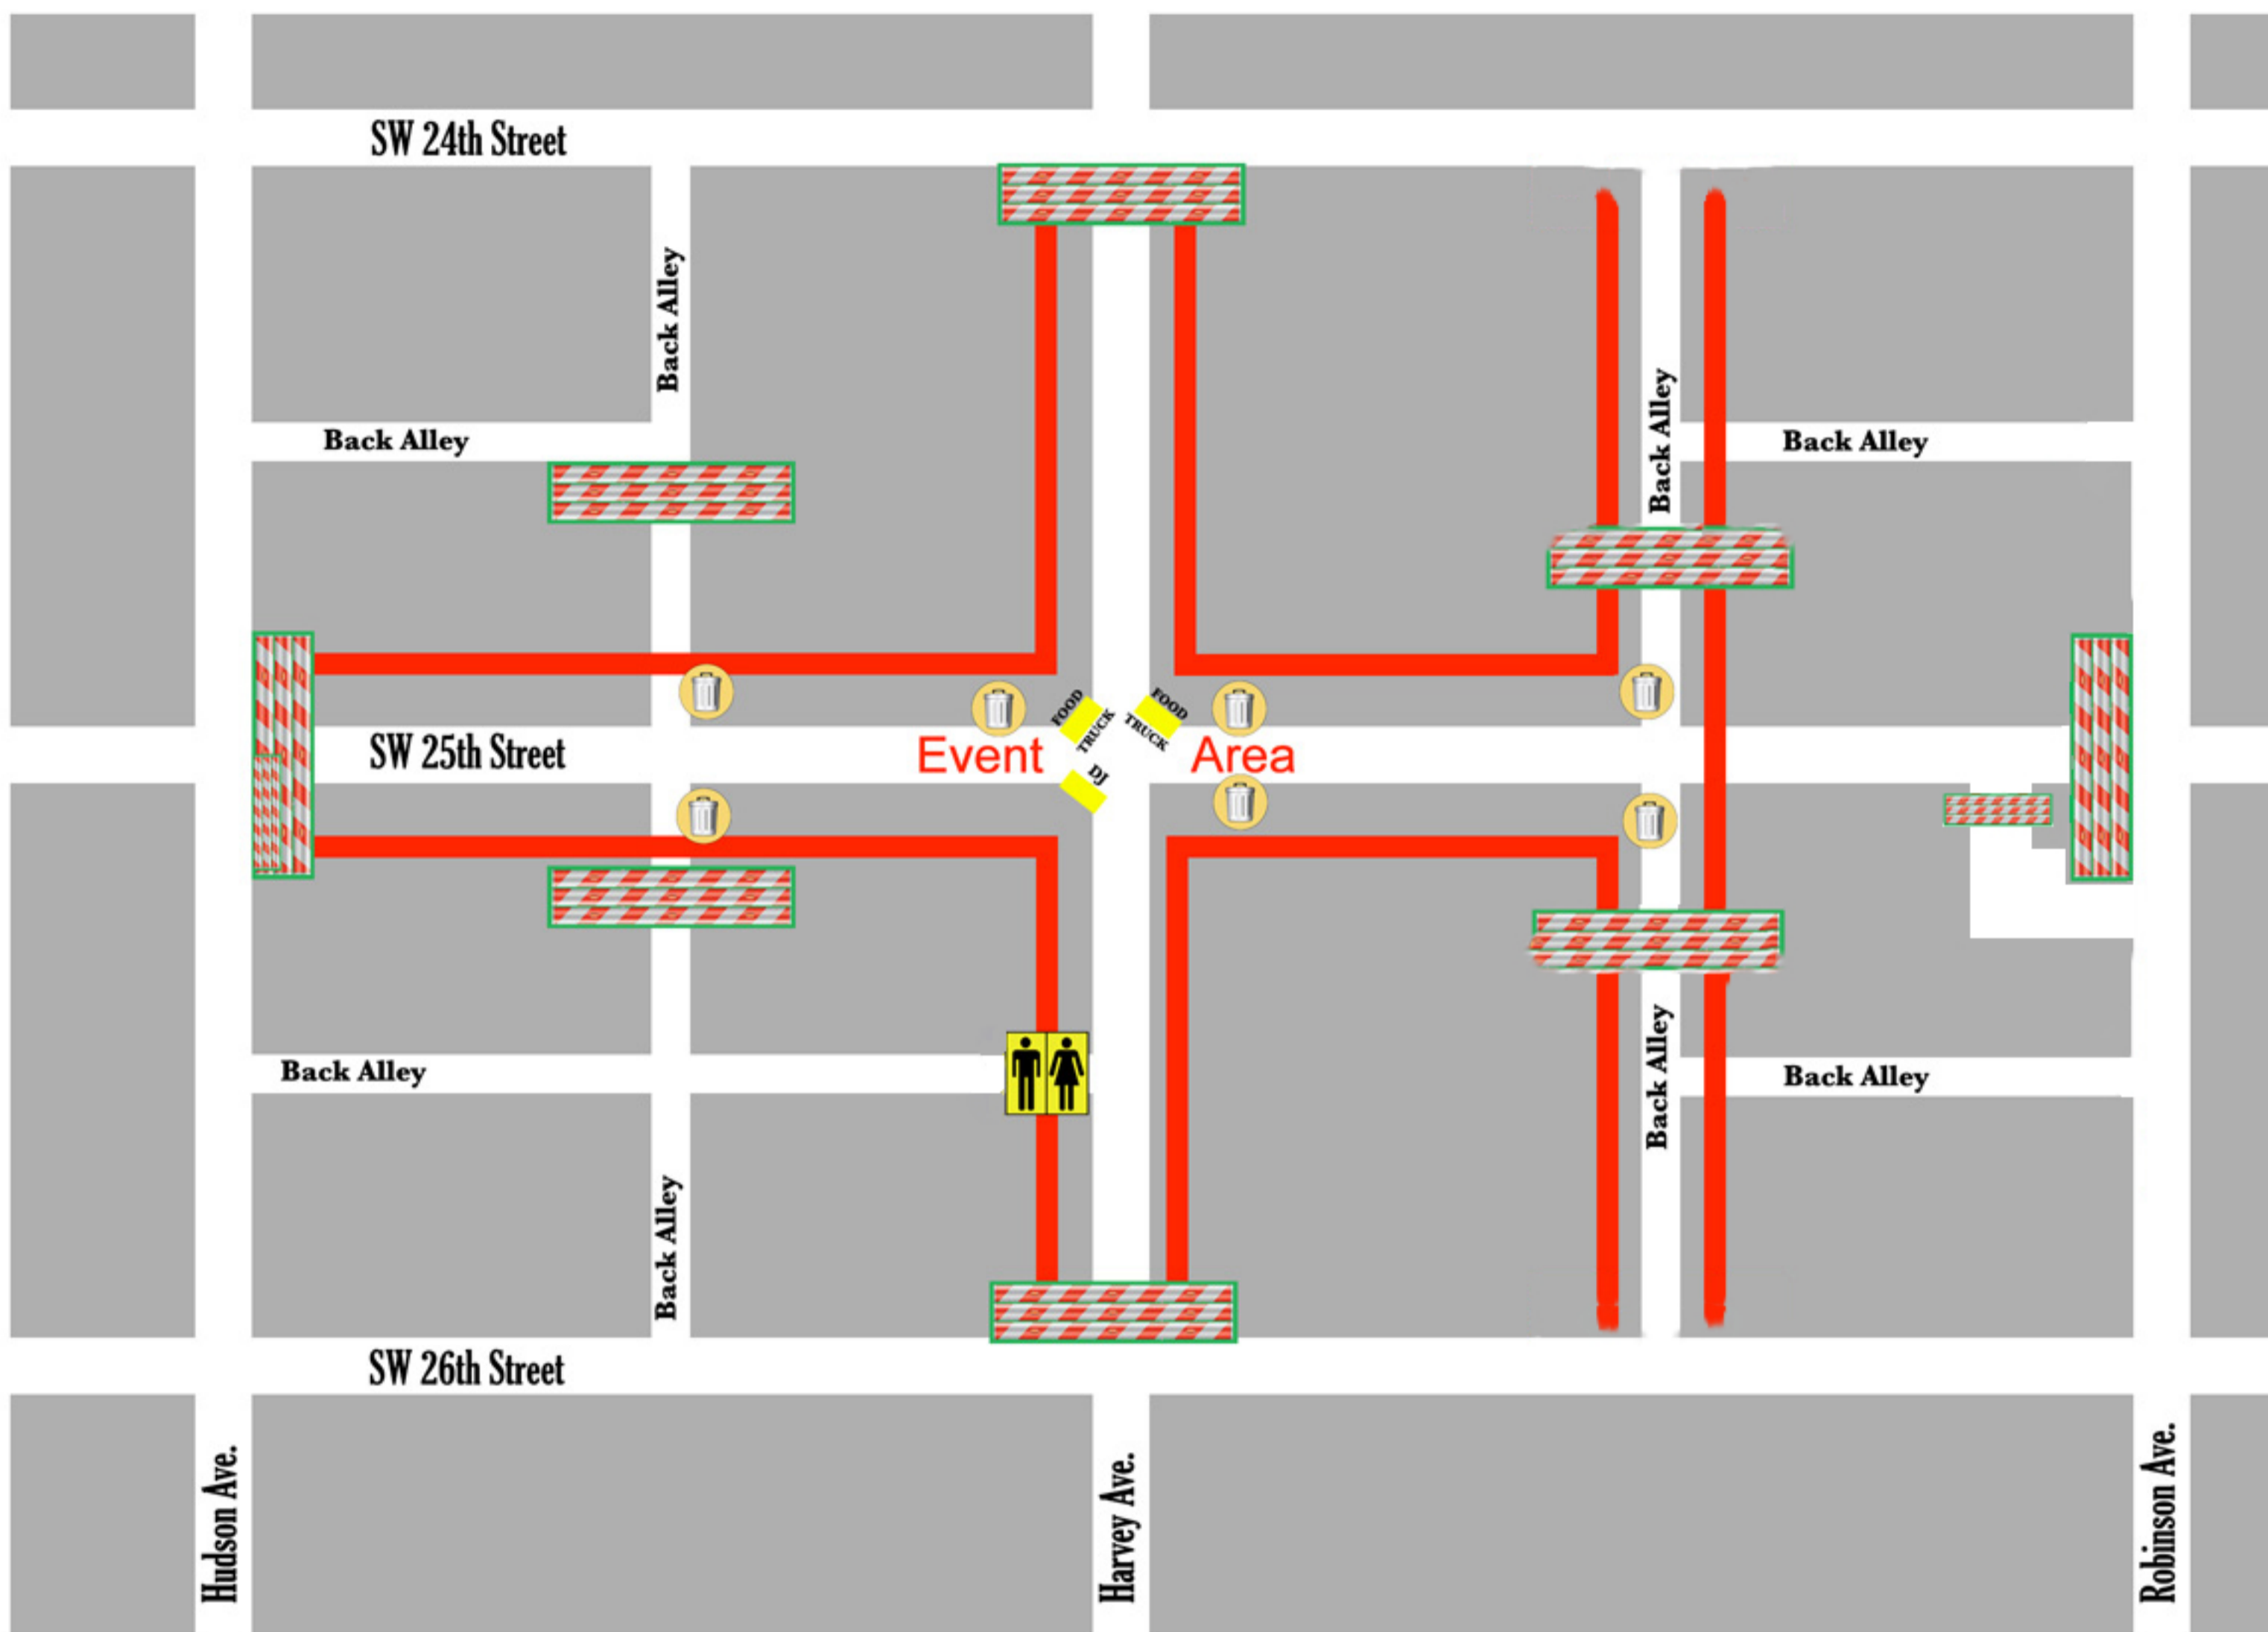

HAUNT THE HILL BLOCK PARTY SITE MAP

Event Site Map Legend

Event Roadway Closure Limits

Event Road Closure Points - Type III Barricades
(Locations generally as illustrated)

Public Portable Restroom Facilities

Solid waste containers to be placed along SW 25 Street and throughout event area.