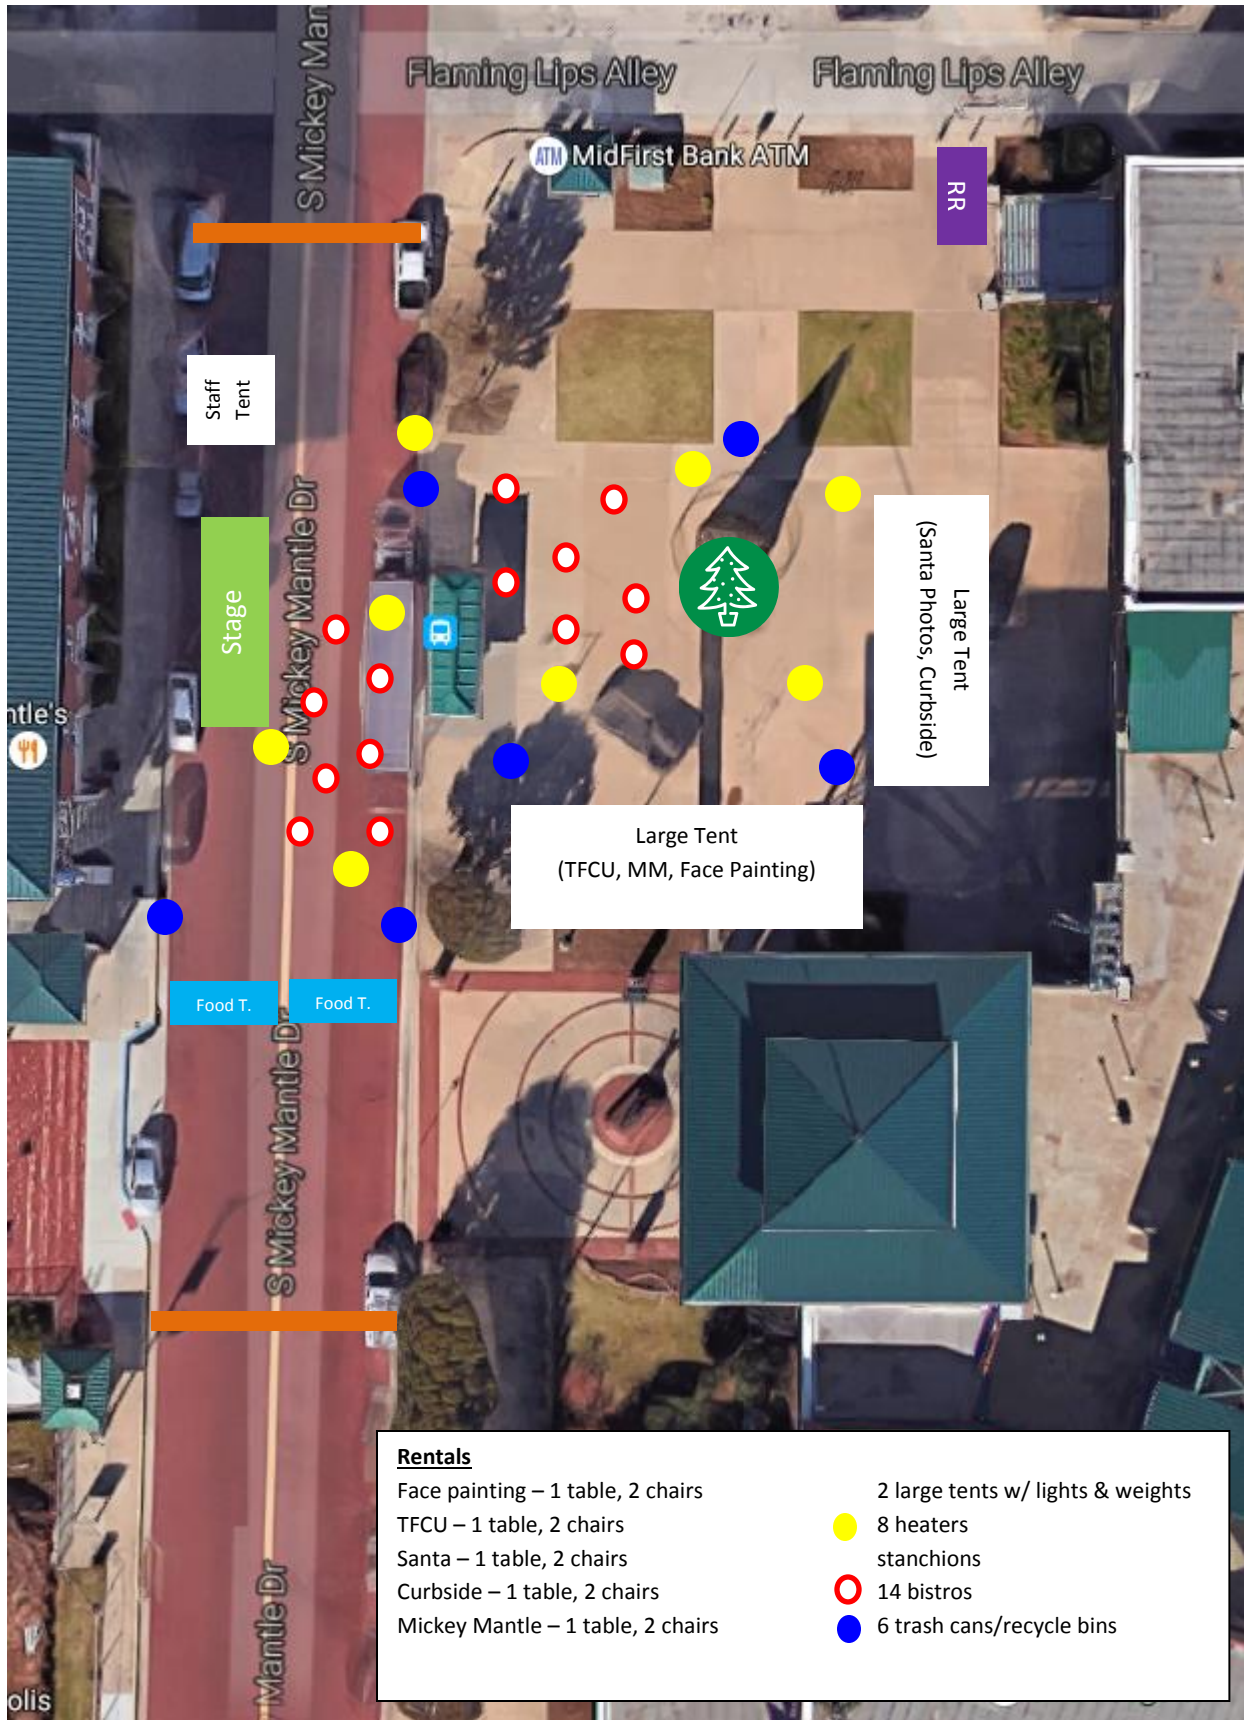

EXHIBITS A

- Rentals**
- | | |
|-----------------------------------|-----------------------------------|
| Face painting – 1 table, 2 chairs | 2 large tents w/ lights & weights |
| TFCU – 1 table, 2 chairs | 8 heaters |
| Santa – 1 table, 2 chairs | stanchions |
| Curbside – 1 table, 2 chairs | 14 bistros |
| Mickey Mantle – 1 table, 2 chairs | 6 trash cans/recycle bins |