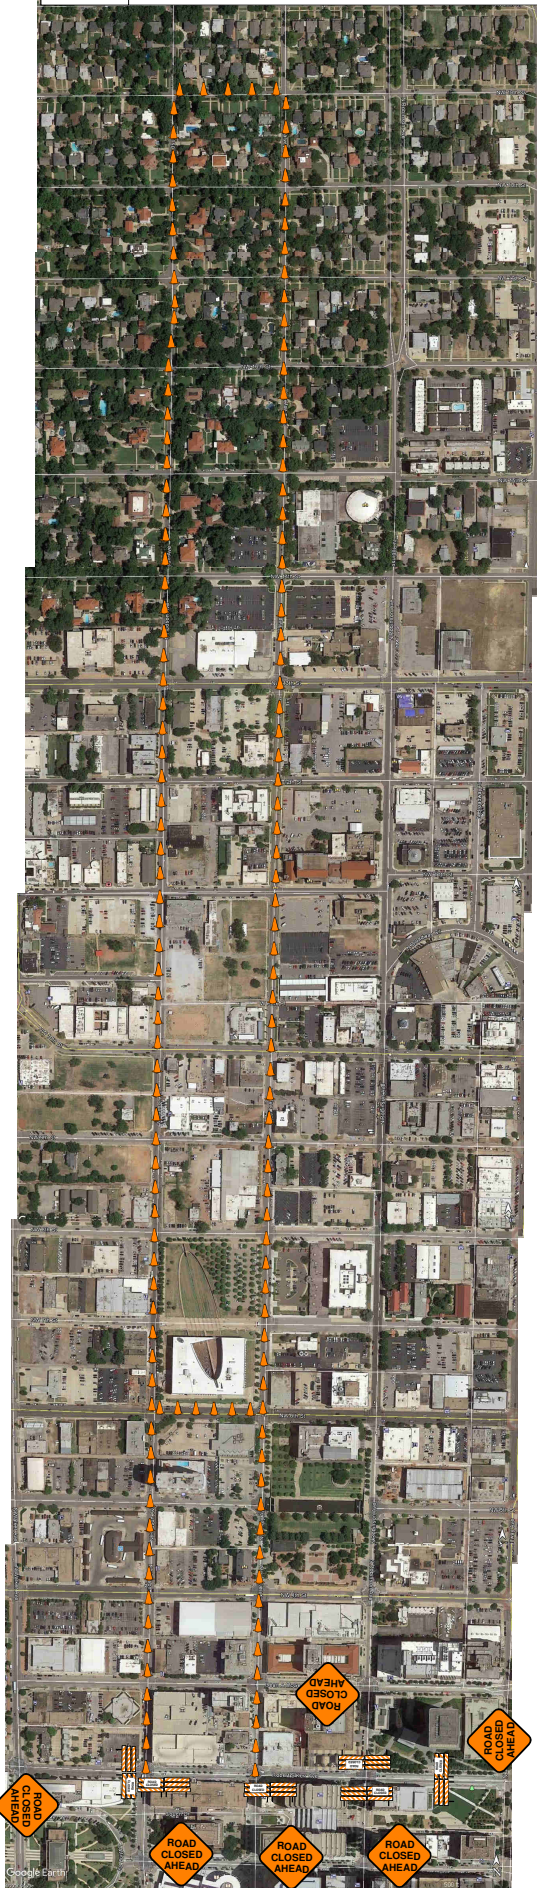

**SANDRIDGE SANTA RUN
EVENT LAYOUT**

- Tables: 16**
- Chairs: 23**
- Sign holders: 6**
- 4x8 stage**
- signs - TBD
- trash cans – DOKC will provide
- 6 ft. tables

Trail Mix Bar/Bottled Water: 3 tables

Face Painting: N/A

Check-In/Registration: 3 tables, 4 chairs

SNL Booth: 2 tables, 2 chairs

T-shirts: 3 tables, 2 chairs

Water Stop (18th & Hudson): 2 tables & trash can/receptacle

Judges: 1 table, 3 chairs

Coloring Station: 3 tables, 12 chairs

Date: 11/8/2017 Author: Ryan "Dooney" Tuschhoff Project: Santa Run 2018

Comments:

Google Earth