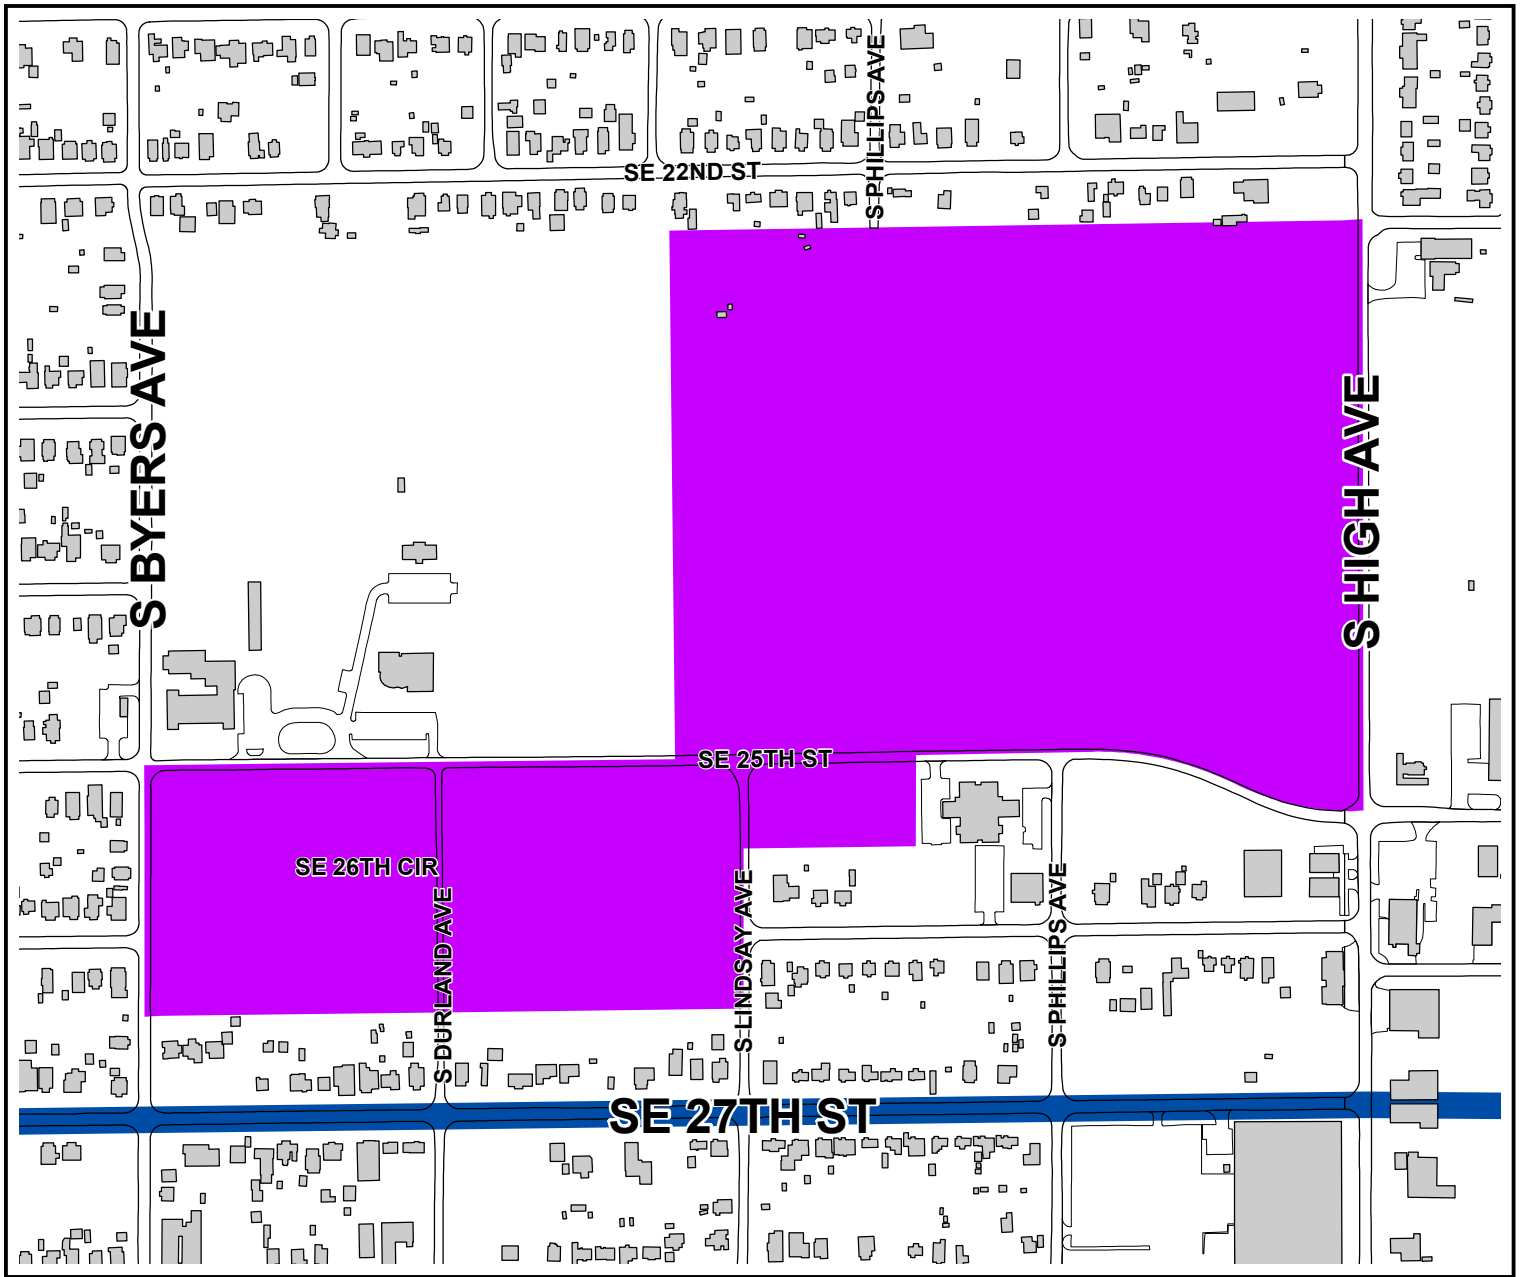

OKLAHOMA CITY TIF DISTRICTS

Enlarged View - Increment District 6

Planimetric info: March, 2004

 Project Area

The City of
OKLAHOMA CITY