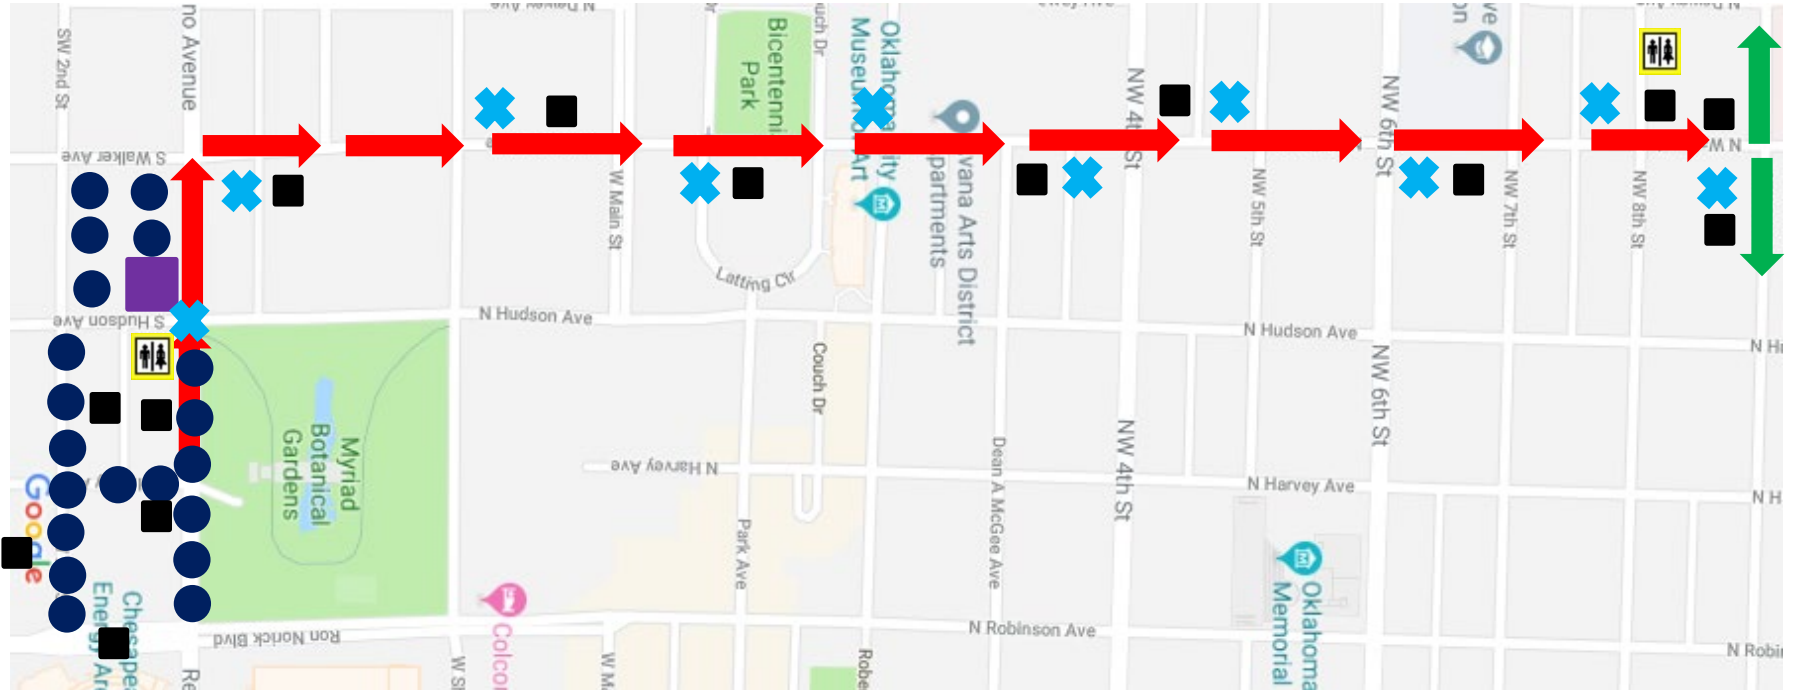

EXHIBIT A & C

2019 O'City St. Patrick's Parade Event Site Map

Streets Closed for Parade Staging Area

Parade Route

Parade Disband Route for Vehicles

Portable Restrooms

Waste Receptacles

Check-In Tent

EXHIBIT B

2019 O'City St. Patrick's Parade Traffic Control Plan