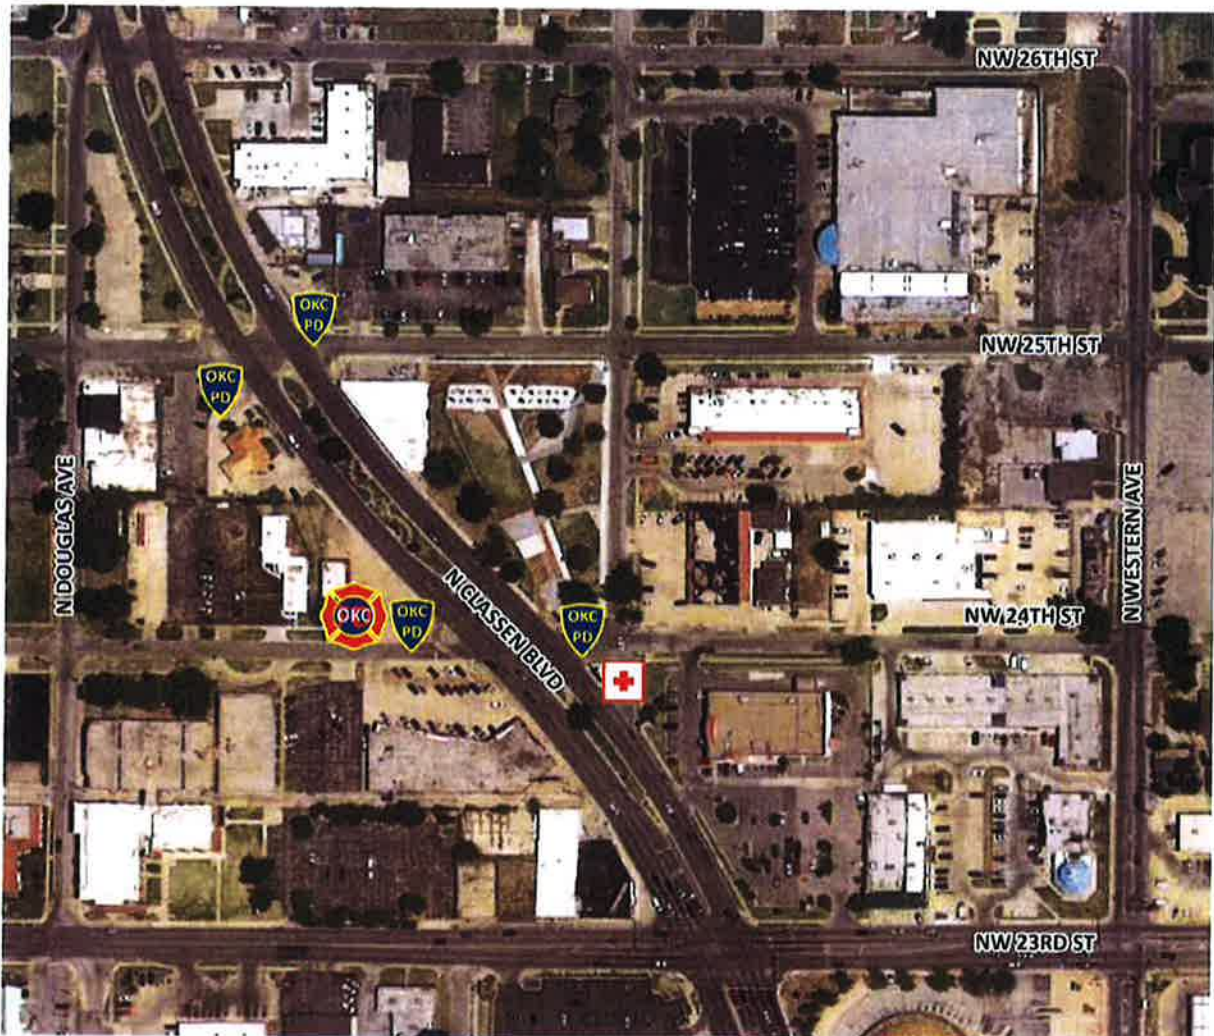

EXHIBIT C SAFETY AND SECURITY

LEGEND

OKC Fire Rescue	Medical Station
OKC Police	Storm Shelter