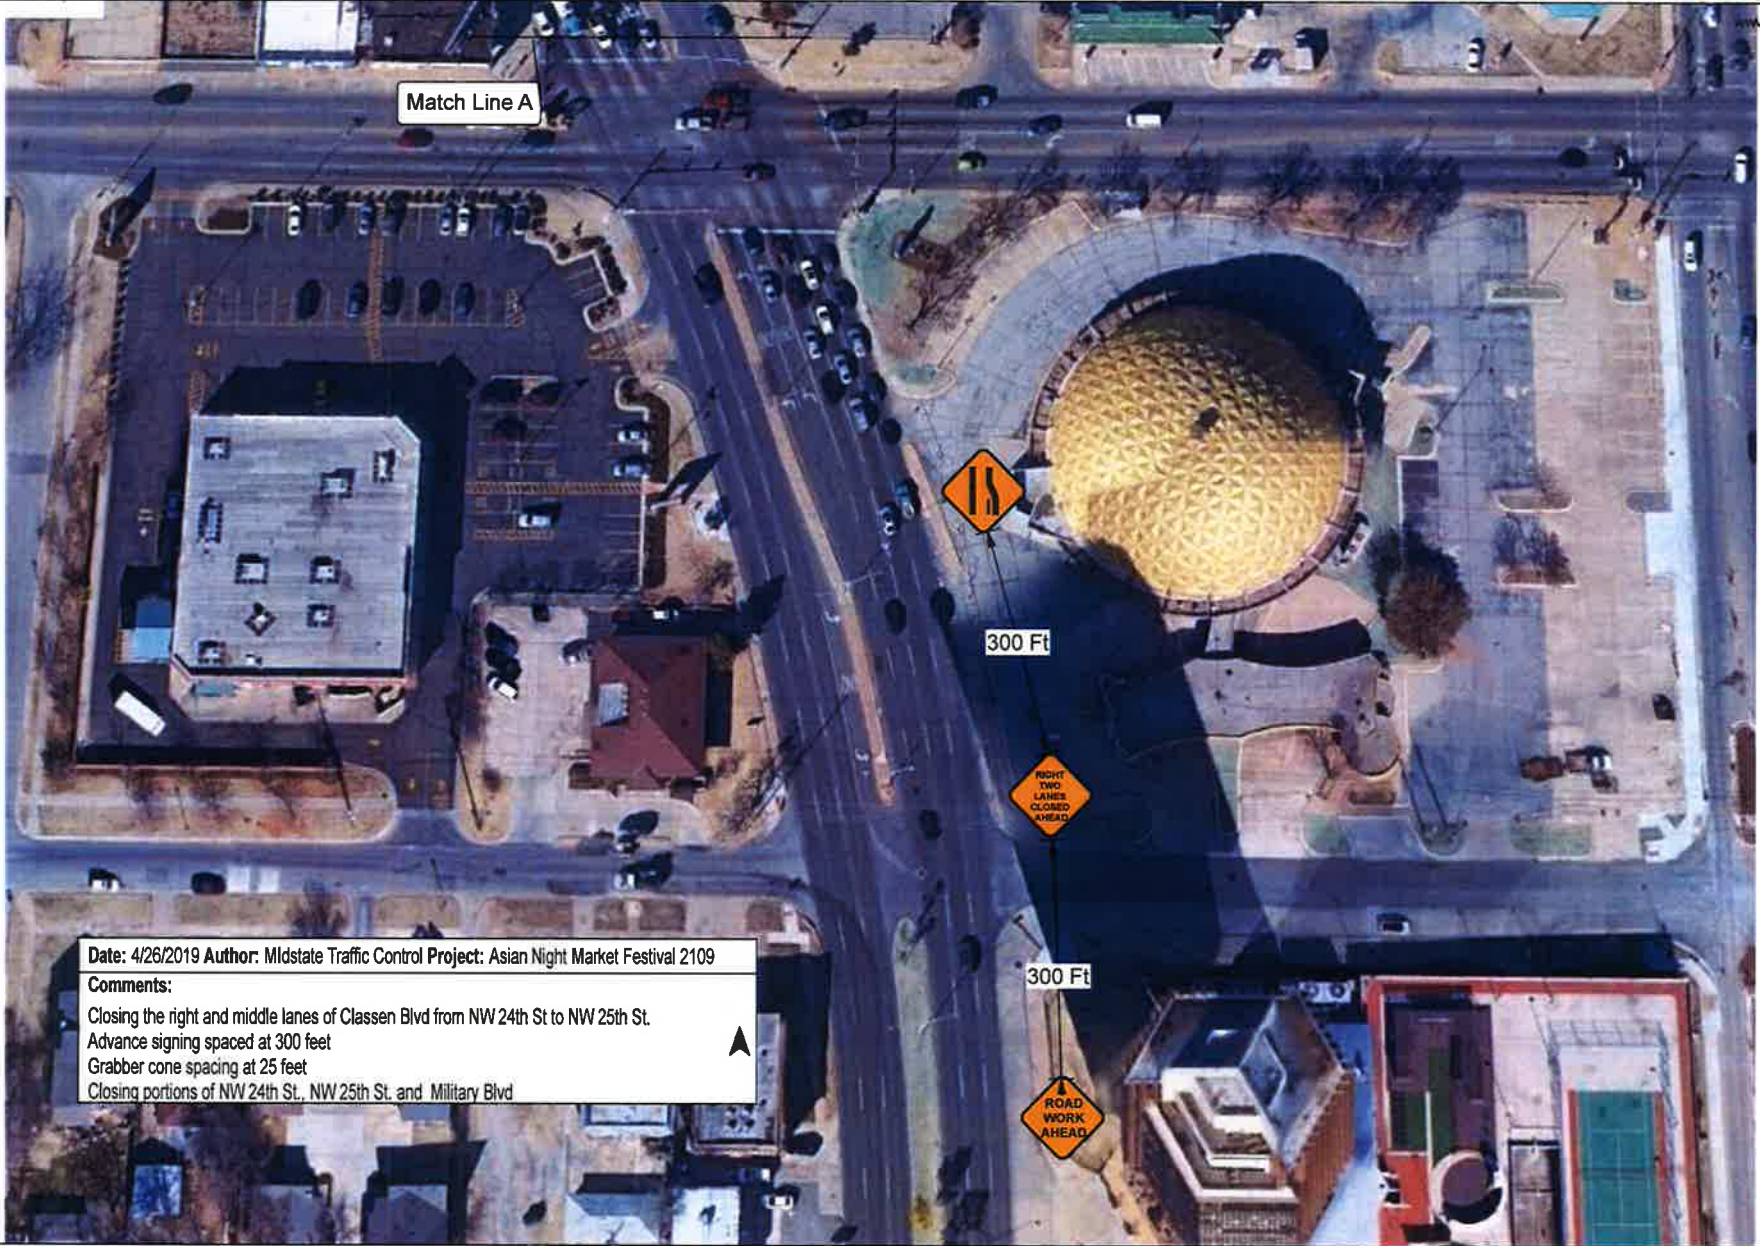

ASIAN NIGHT MARKET FESTIVAL 2019 MAP

Legend:

-  Point of Entry (4 Entry and Exits Points for Festival)
-  Road Closure (Type 2 Barricades – 2 at each location Total: 16)
-  Road Closed Ahead Signs (6 signs)
-  Fire Department and Emergency Medical Tent
-  Police (8 Officers – 8 Locations on Map)
-  Portable Toilets (15 total – 3 locations on Map – 1 Wheelchair Assessible at each location)
-  Trash Bin
-  Recycling Bins
-  Beer Gardens - 2 - 10X10 Tents (3 Beer Garden)
-  Food Trucks - 10 Food Trucks
-  Food Vendors – 15 Food Vendors
-  Business Vendors – 40 Business Vendors (5-10 Retail)

r map.

ROAD CLOSED AHEAD

ROAD CLOSED AHEAD

ROAD CLOSED AHEAD

ROAD CLOSED

ROAD CLOSED

NW 25th St.

N. Military Ave.

NW 24th St.

ROAD CLOSED AHEAD

ROAD CLOSED AHEAD

ROAD CLOSED

ROAD CLOSED

ROAD CLOSED

ROAD CLOSED

Match Line A

NW 23rd St.

Match Line A

Date: 4/26/2019 Author: Midstate Traffic Control Project: Asian Night Market Festival 2109

Comments:

- Closing the right and middle lanes of Classen Blvd from NW 24th St to NW 25th St.
- Advance signing spaced at 300 feet
- Grabber cone spacing at 25 feet
- Closing portions of NW 24th St, NW 25th St, and Military Blvd