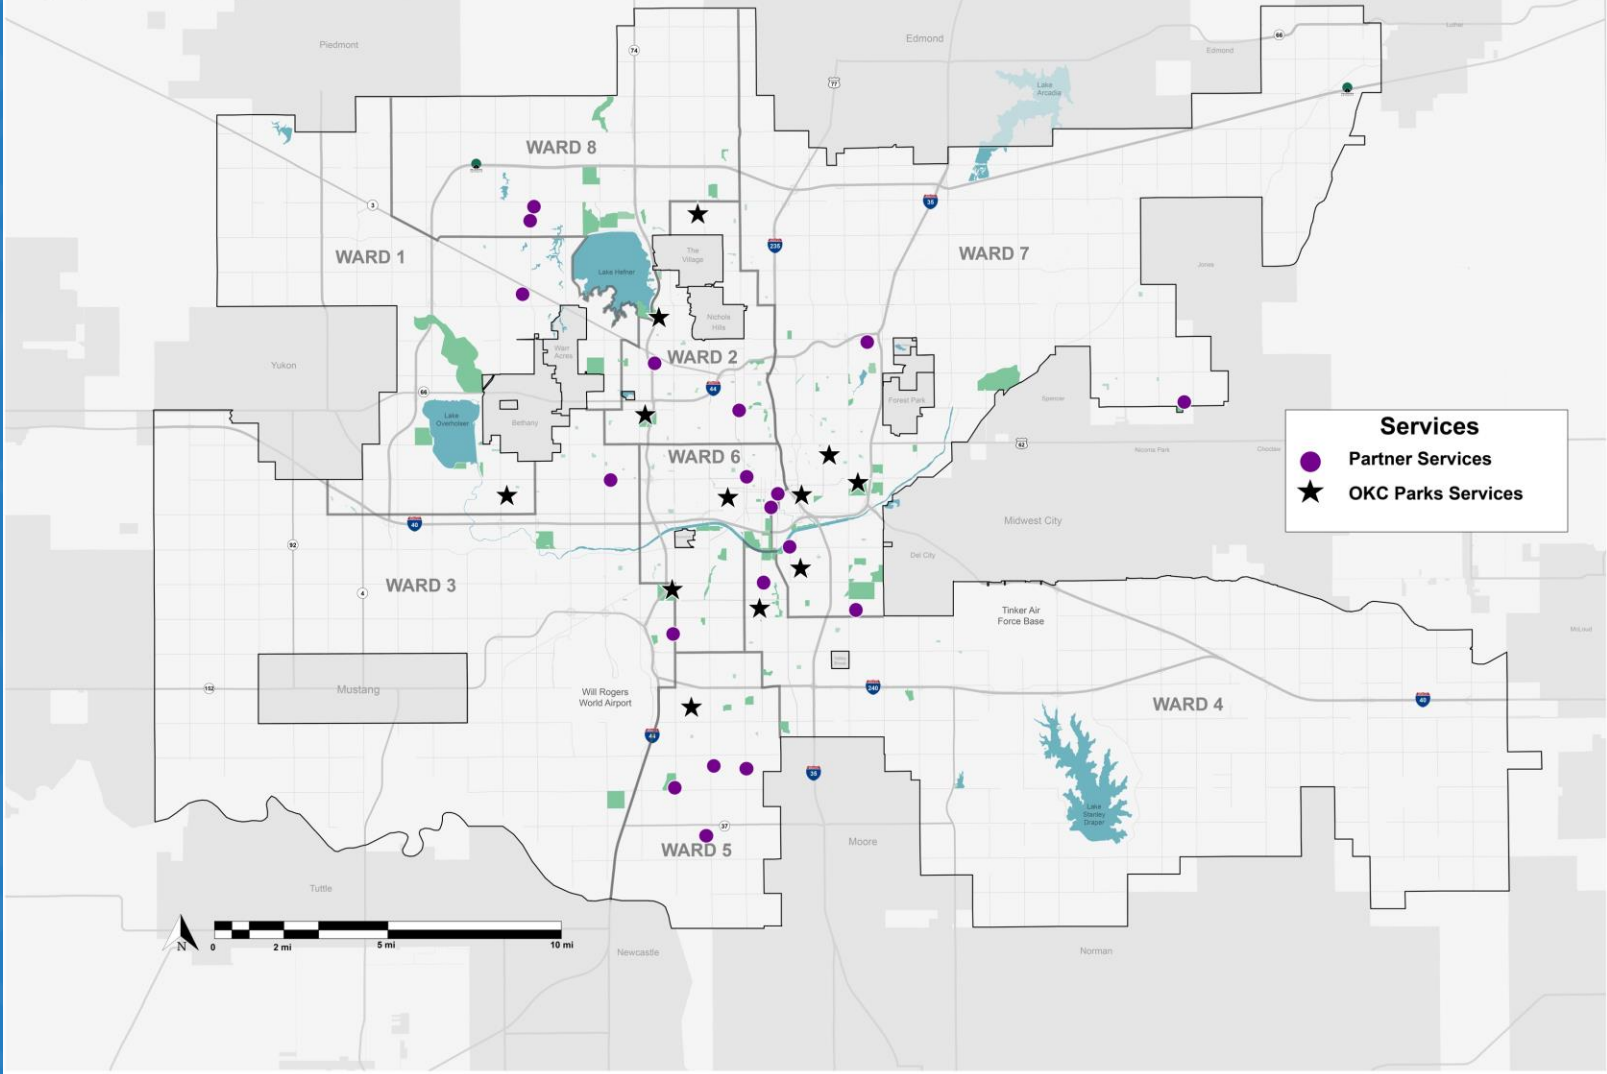

MAPS 4

Youth Centers

#maps4

The background of the slide features a large, faint, light blue watermark of the Seal of the City of Oklahoma City. The seal is circular and contains a central shield with various symbols, surrounded by the text "SEAL OF THE CITY OF OKLAHOMA CITY" and a star.

Oklahoma City Parks

Service Area

Oklahoma City Services

Prepared by the Oklahoma City Parks & Recreation Department
July 03, 2019

The background of the slide features a large, faint, light blue watermark of the Seal of the City of Oklahoma City. The seal is circular and contains a central shield with various symbols, surrounded by the text "SEAL OF THE CITY OF OKLAHOMA CITY" and a decorative border.

The background of the slide features a large, faint, light blue watermark of the Seal of the City of Oklahoma. The seal is circular and contains a central shield with various symbols, surrounded by the text "SEAL OF THE CITY OF OKLAHOMA CITY".

Oklahoma City Crime Heat Map

The background of the slide features a large, faint, circular seal of the City of Oklahoma. The seal contains the text "SEAL OF THE CITY OF OKLAHOMA" around the perimeter and a central emblem with a star and a plow.