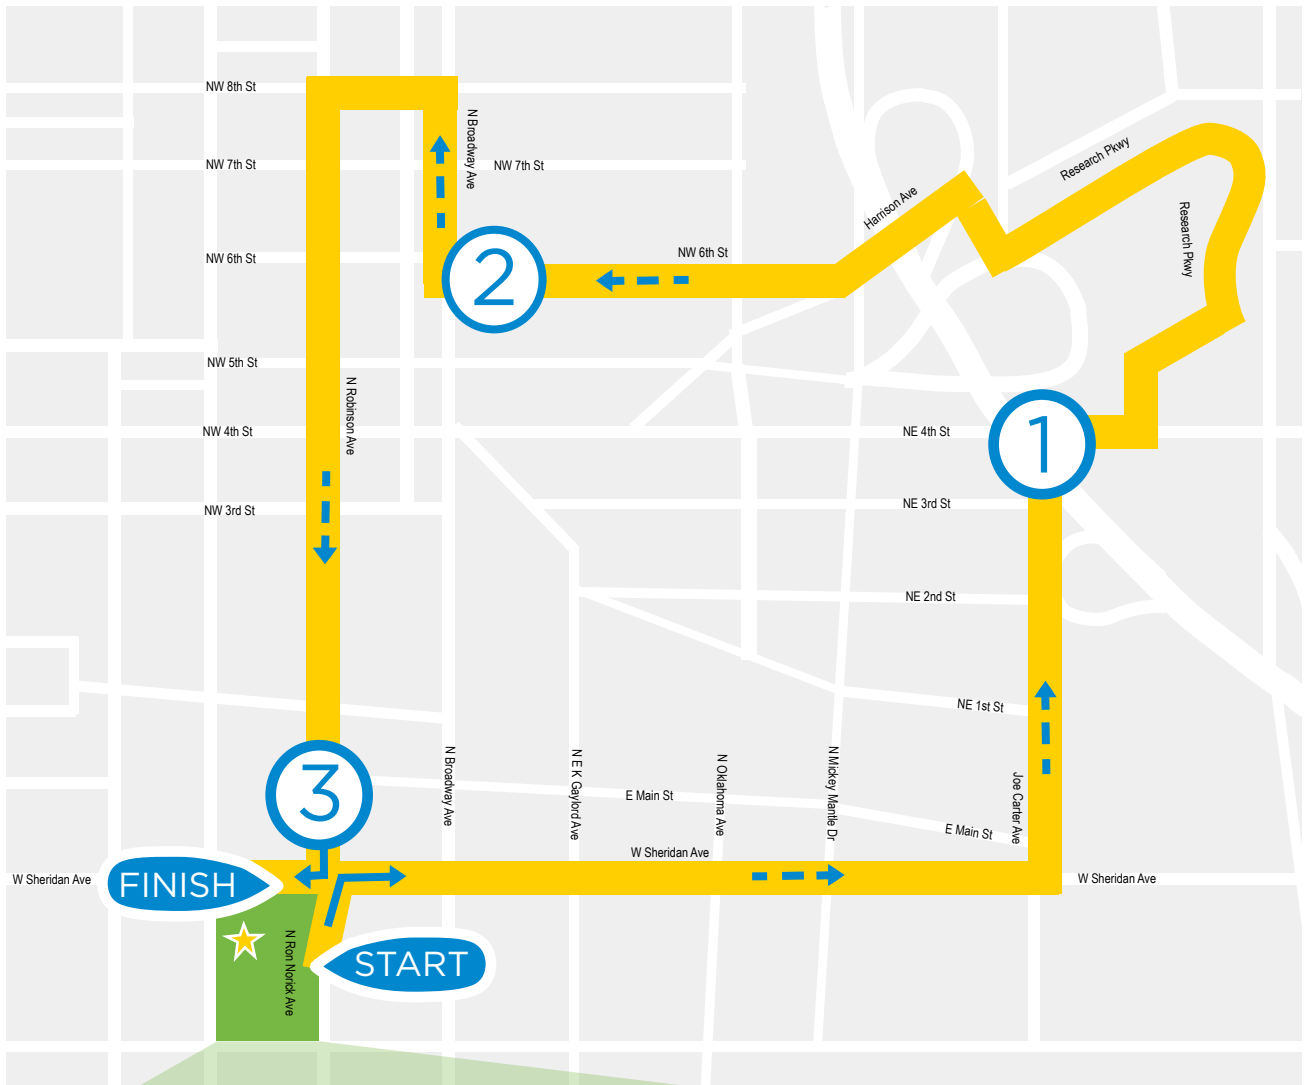

Street Closure Points-TYPE-III

50 Gallon Trash Receptacle maintained by Gardens

Fully Closed Street for Event Southbound ONLY

Misc Tent. (See Detail)

Public Parking

Portable Restrooms

Advance Road Closure Warning Sign

CLOSURE TIME
 9/28/19
 Robinson N/S
 6 am to
 last runner start

St. Jude Walk/Run Oklahoma City
 Sept. 28th | www.stjude.org/walkoklahomacity

Myriad Botanical Gardens
 Devon Lawn