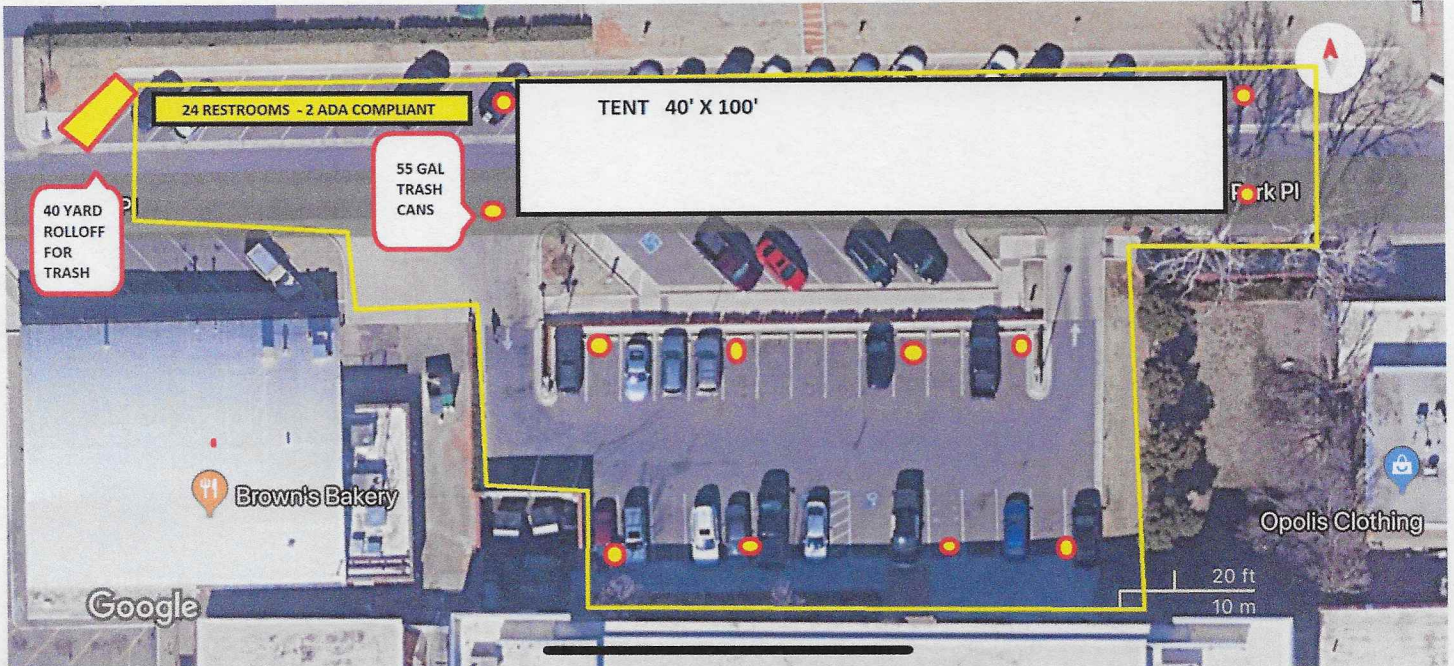

Exhibits A & B

WASTE PLAN

WASTE PLAN LEGEND:

We will have 20 solid waste cans available for any trash.

We have contracted to have 24 portable restrooms and 2 handicapped restrooms delivered and serviced all three days.

We will rent a 40yard roll off to accommodate all the trash collected and it will be removed the Monday following the event.