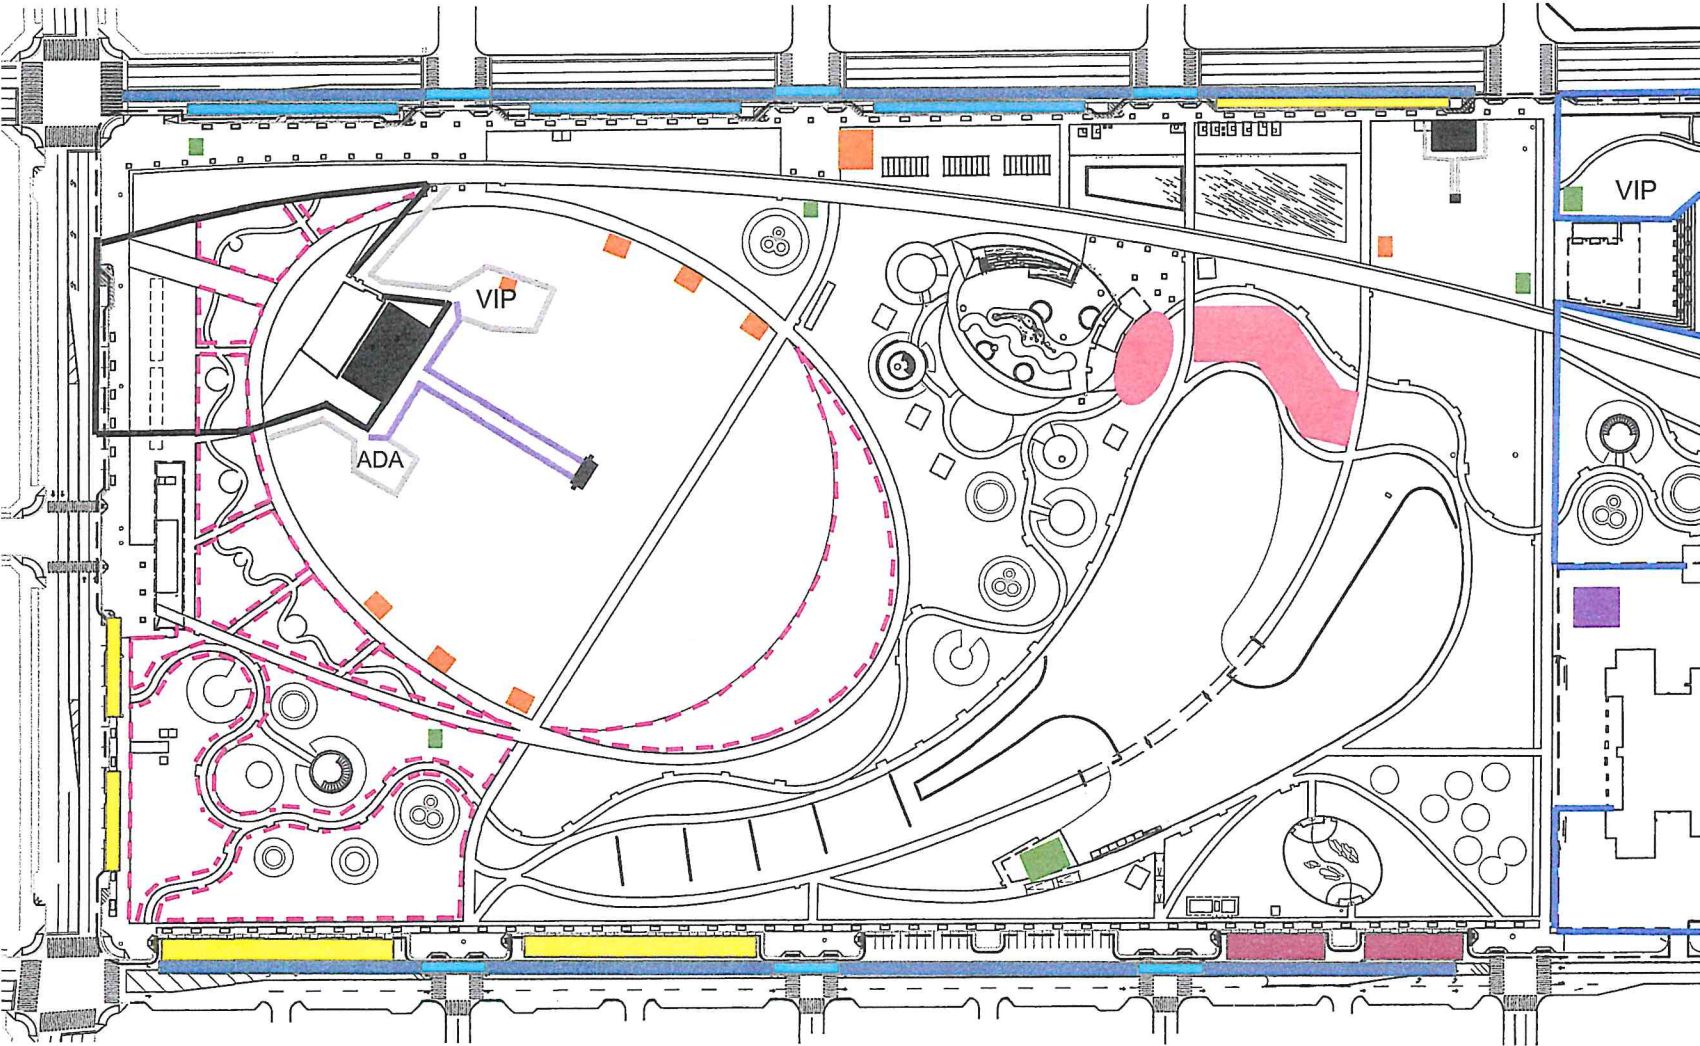

Scissortail Park Grand Opening Site Map- Friday, September 27th

Credentialed Entrance Only

- Construction Fence
- Privacy Fence and Staging
- Chain Link Fence
- Snow Fence
- Entrances
- Exits
- Tents
- Portas
- Food Trucks
- Service Lanes
- Stage Barricade
- BIKE RACK
- TRASH
- GUEST SERVICES/WATER/CATERING PREP
- VOLUNTEERS
- KID/GAME ZONES
- ART INSTALLATIONS

Scissortail Park Grand Opening Site Map- Sat-Sun, September 28-29

- Construction Fence
- Privacy Fence and Staging
- Chain Link Fence
- Snow Fence
- Exits
- Entrances
- Tents
- Portas
- Food Trucks
- Service Lanes
- Stage Barricade
- BIKE RACK
- TRASH
- GUEST SERVICES/WATER/CATERING PREP
- VOLUNTEERS
- KID/GAME ZONES
- ART INSTALLATIONS

Exhibit B

Southbound
Robinson AVE
closed from
OKC BLVD
south to SW
10th Street