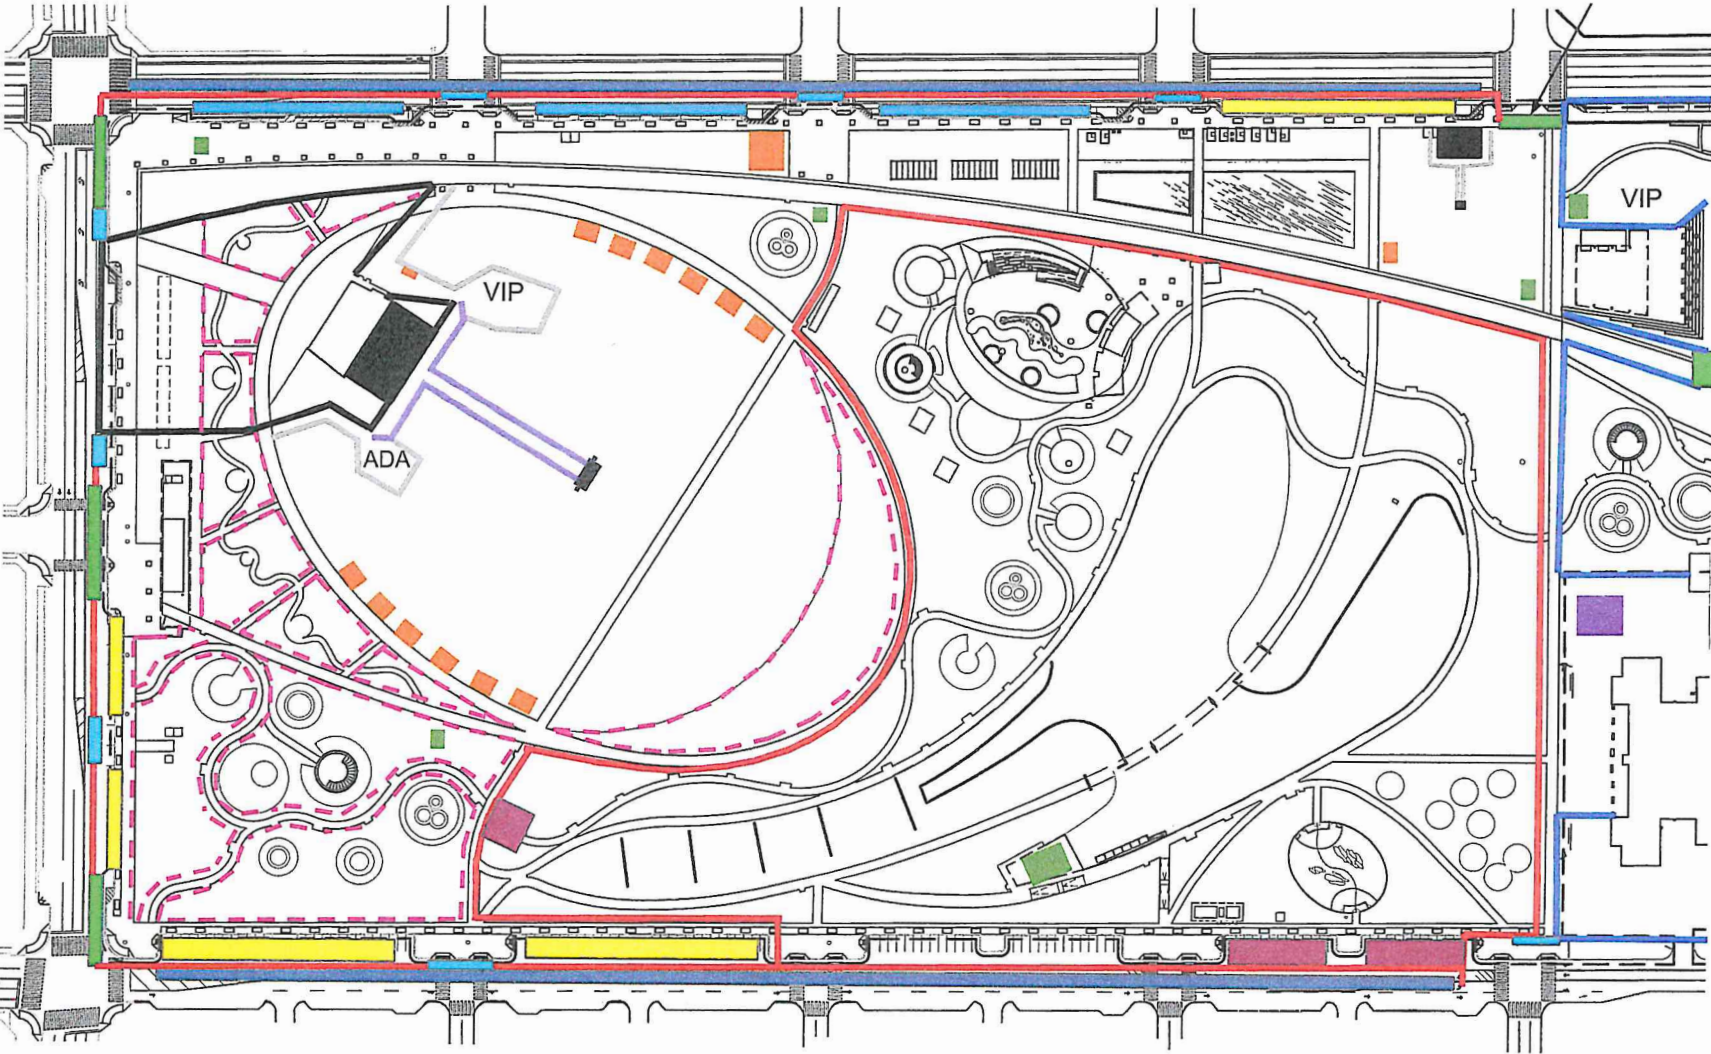

Scissortail Park Grand Opening Site Map- Friday, September 27th

Credentialed Entrance Only

- Construction Fence
- Privacy Fence and Staging
- Chain Link Fence
- Snow Fence
- Entrances
- Exits
- Tents
- Portas
- Food Trucks
- Service Lanes
- Stage Barricade
- BIKE RACK
- TRASH
- GUEST SERVICES/WATER/CATERING PREP
- VOLUNTEERS
- KID/GAME ZONES
- ART INSTALLATIONS

Scissortail Park Grand Opening Site Map- Sat-Sun, September 28-29

- Construction Fence
- Privacy Fence and Staging
- Chain Link Fence
- Snow Fence
- Exits
- Entrances
- Tents
- Portas
- Food Trucks
- Service Lanes
- Stage Barricade
- BIKE RACK
- TRASH
- GUEST SERVICES/WATER/CATERING PREP
- VOLUNTEERS
- KID/GAME ZONES
- ART INSTALLATIONS

Exhibit B

Southbound
Robinson AVE
closed from
OKC BLVD
south to SW
10th Street