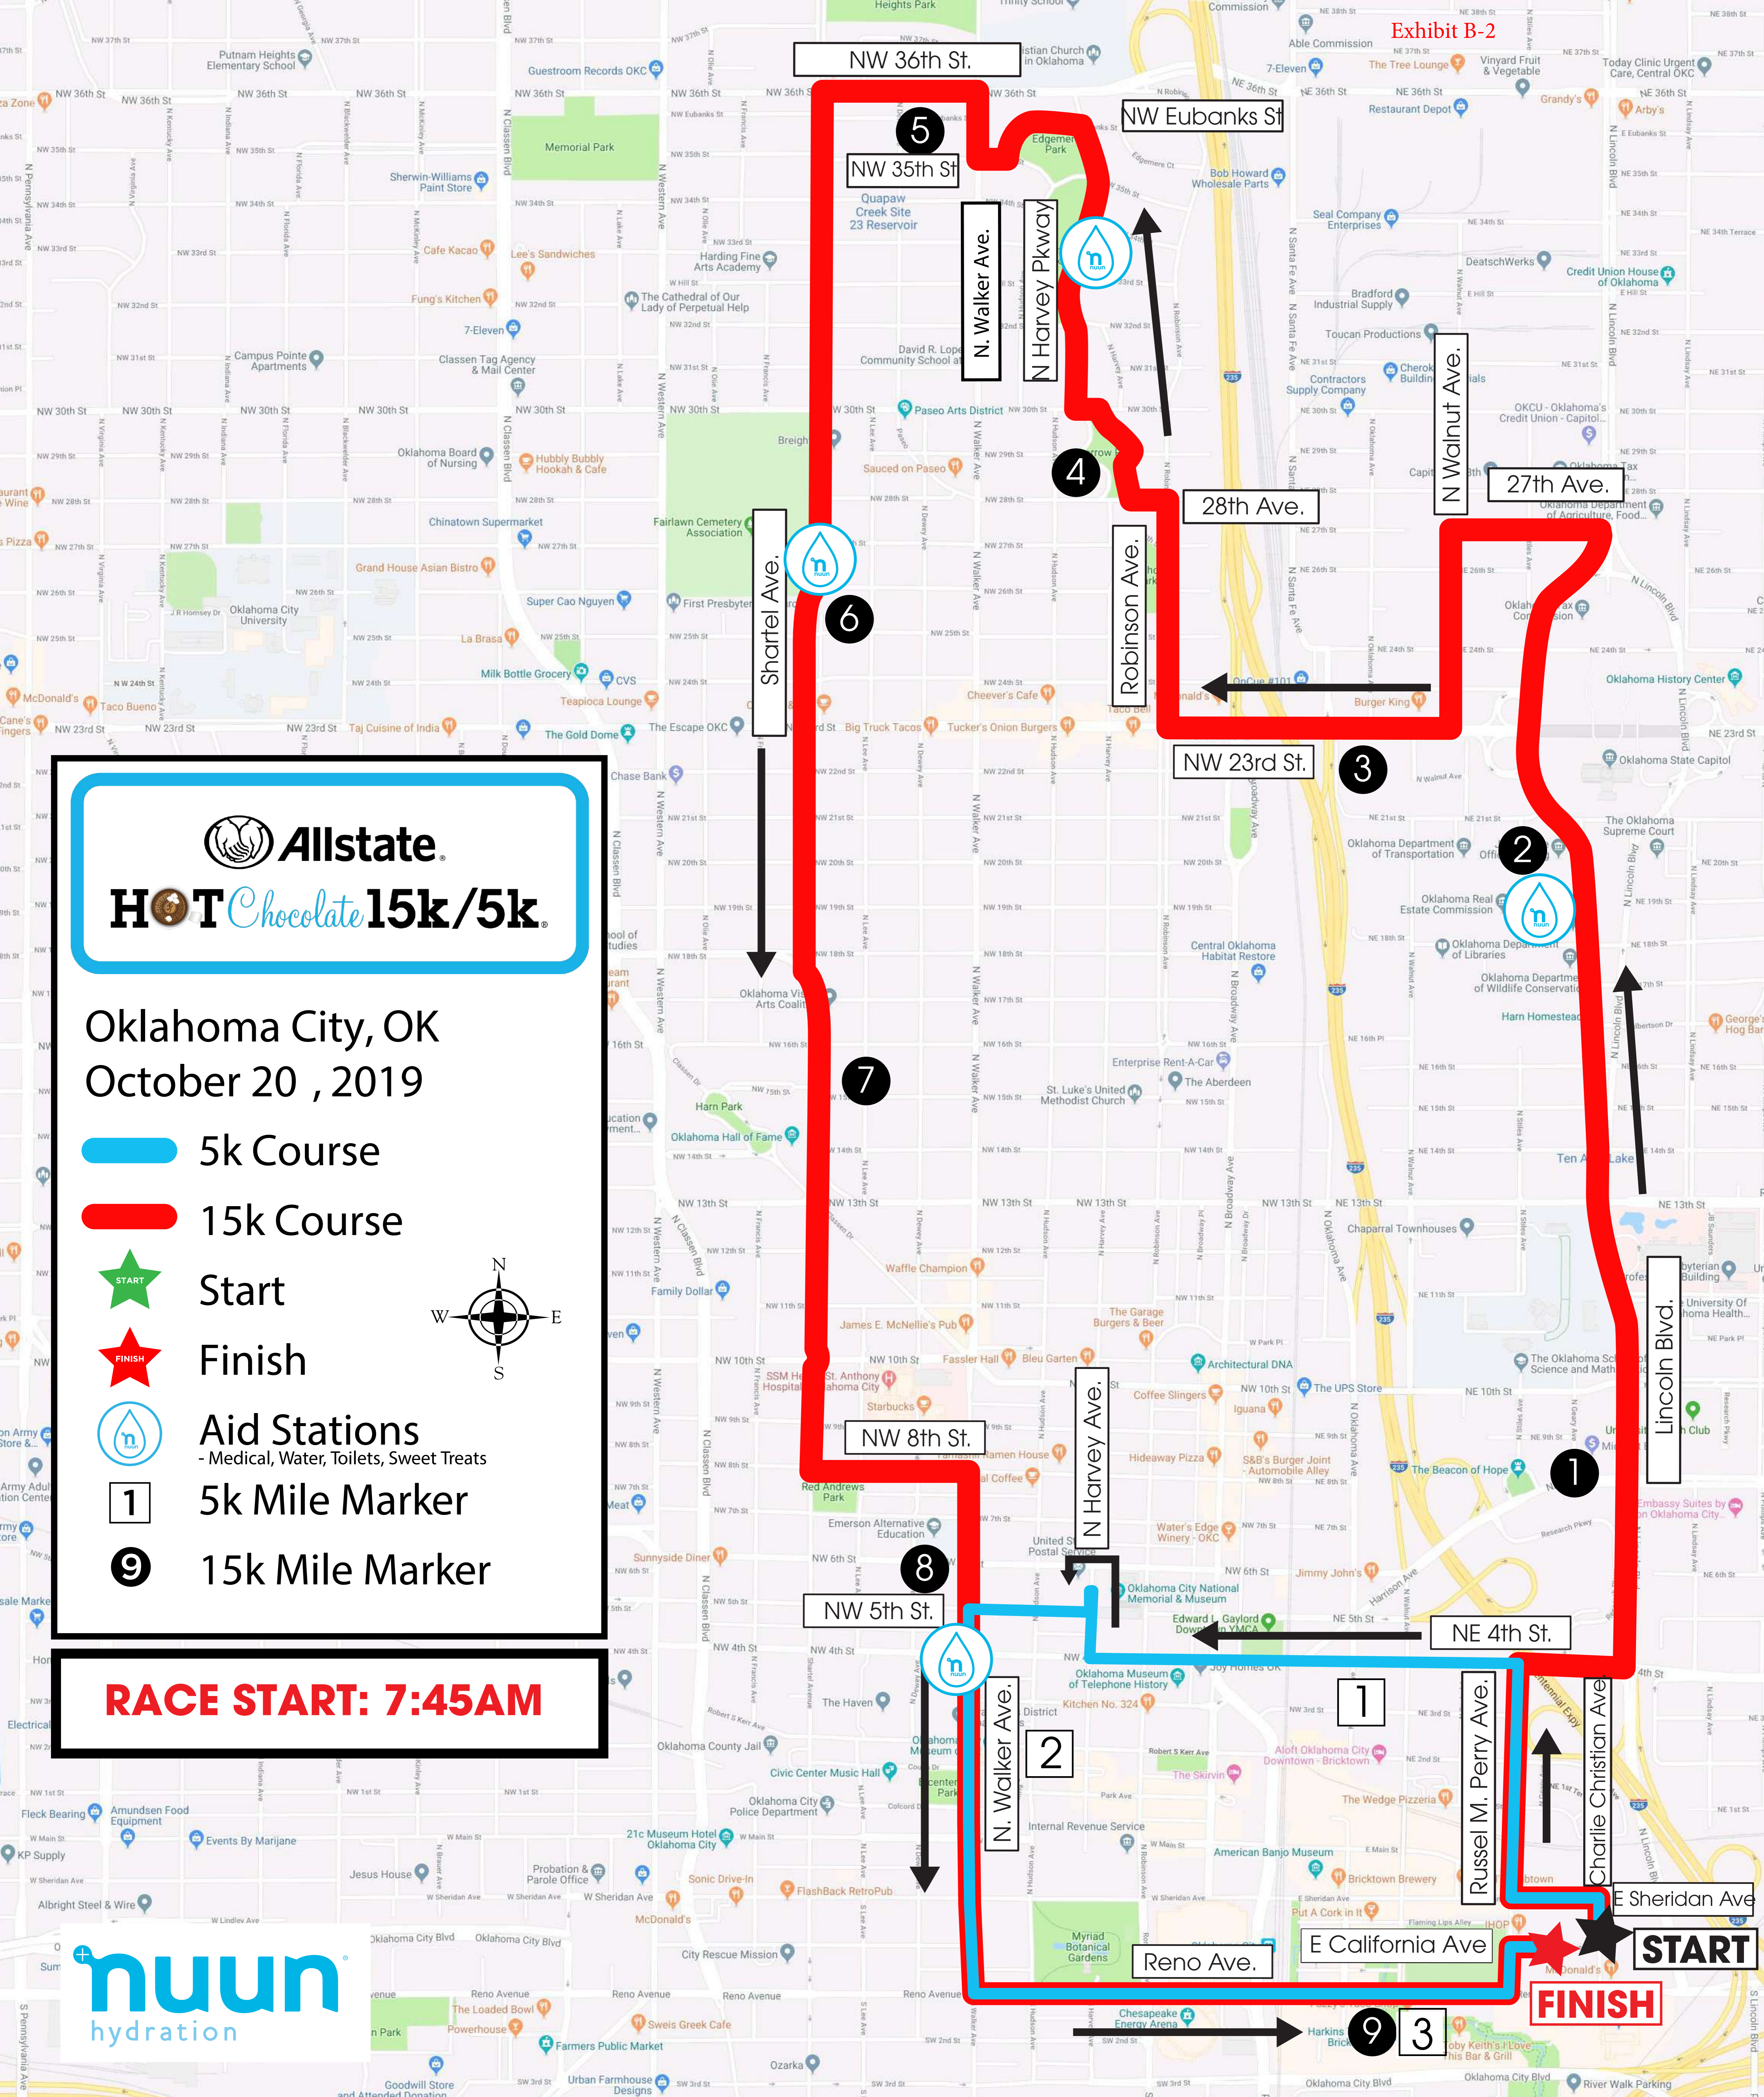

EXHIBITS A & C

Exhibit B-1

Oklahoma City, OK  
October 20, 2019

- 5k Course
- 15k Course

- Start
- Finish

Aid Stations  
- Medical, Water, Toilets, Sweet Treats

- 5k Mile Marker
- 15k Mile Marker

**RACE START: 7:45AM**

**START**

**FINISH**