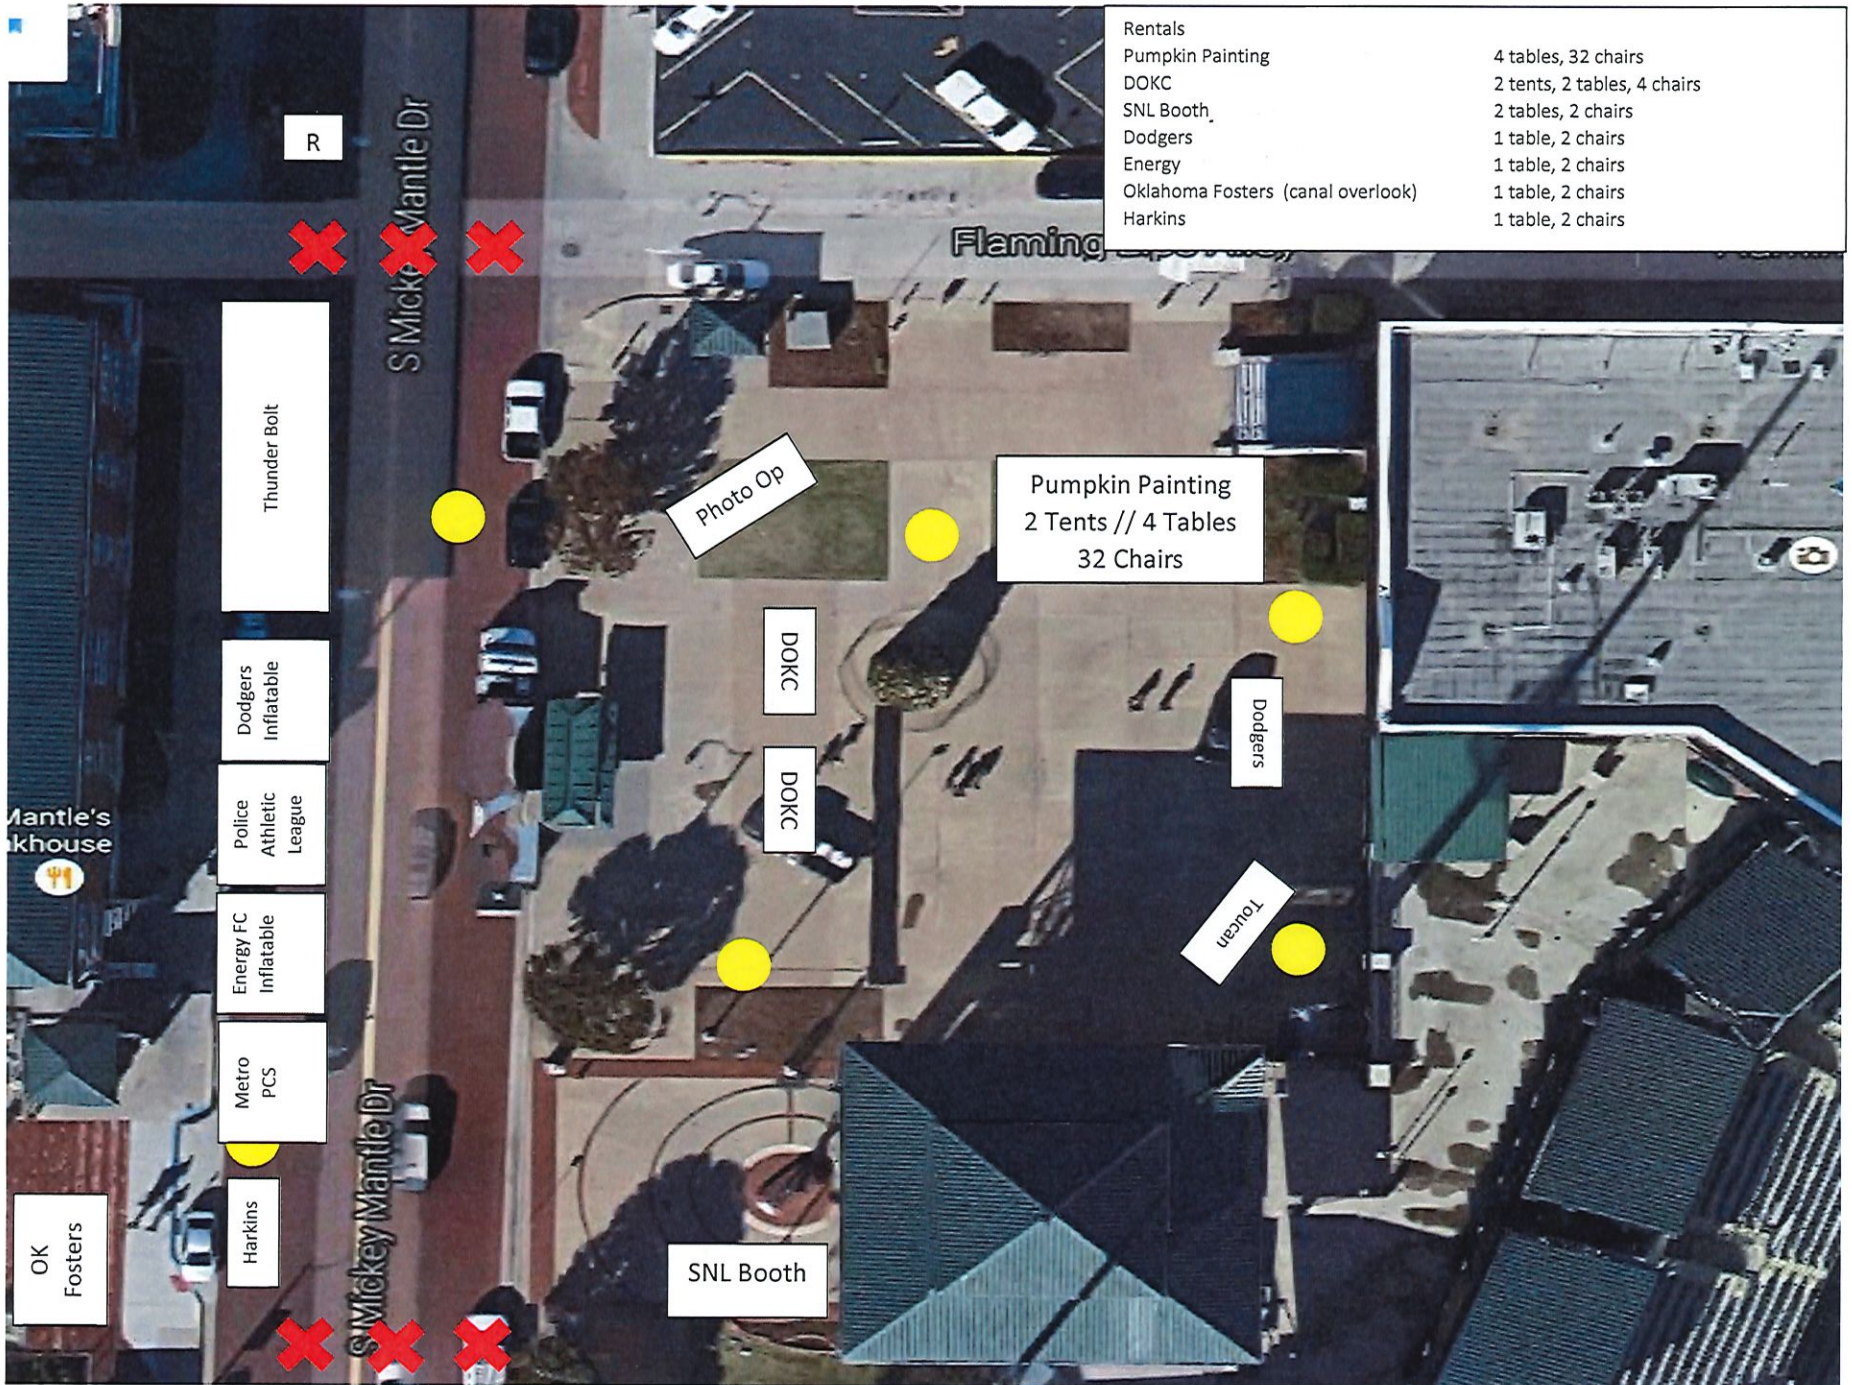

Exhibits A & C

Rentals	4 tables, 32 chairs
Pumpkin Painting	2 tents, 2 tables, 4 chairs
DOKC	2 tables, 2 chairs
SNL Booth	1 table, 2 chairs
Dodgers	1 table, 2 chairs
Energy	1 table, 2 chairs
Oklahoma Fosters (canal overlook)	1 table, 2 chairs
Harkins	1 table, 2 chairs

Pumpkin Painting  
2 Tents // 4 Tables  
32 Chairs

Photo Op

DOKC

DOKC

Dodgers

Toucan

SNL Booth

Thunder Bolt

Flamingo

Mantle's house

S Mickey Mantle Dr

Exhibit B  
Traffic Control Plan