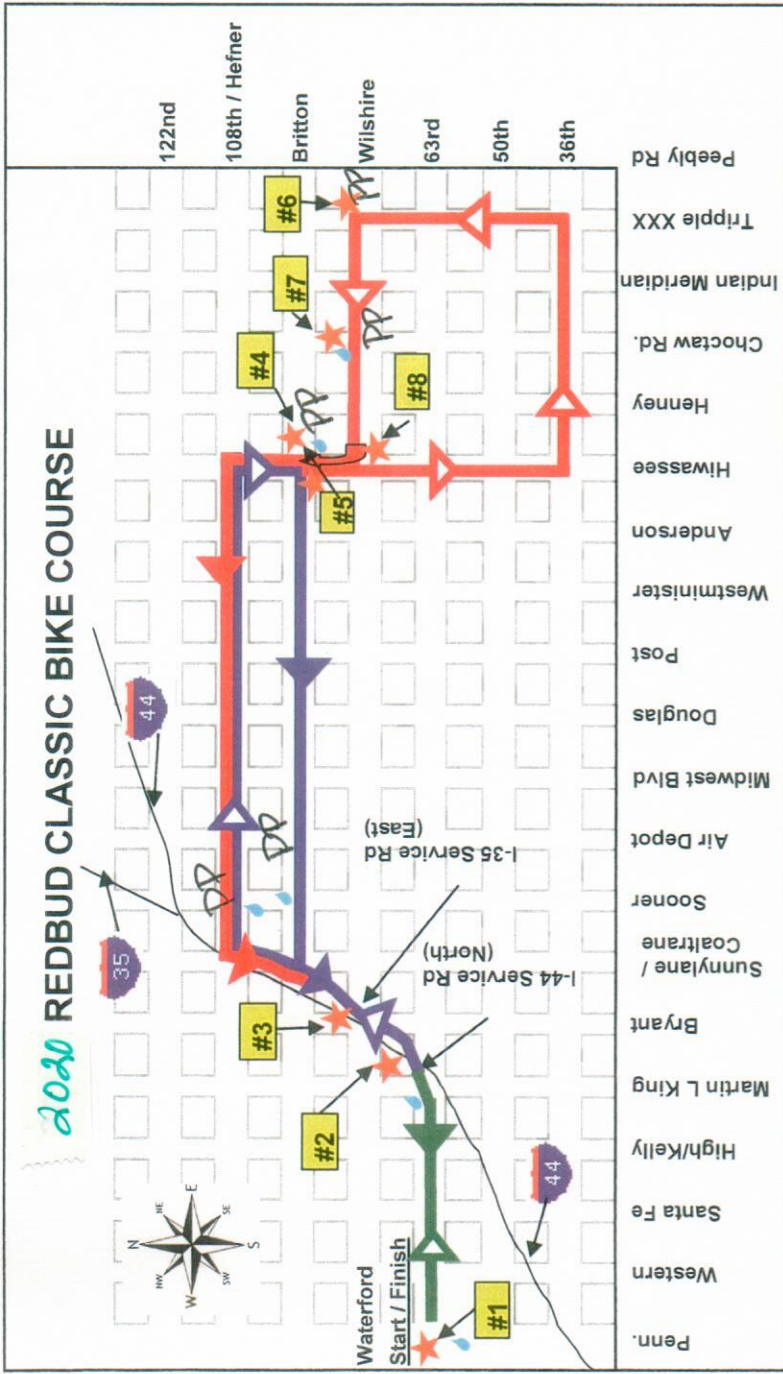

2020 REDBUD CLASSIC BIKE COURSE

PP = Porto Potty locations

Course: Follow Road Markings: Course Map Key:

10 Mile: Green
 33 mile: Blue
 50 mile: Red

Note: Course closes at 11:00

- 6 Water Stops
- 8 Course Marsh salts
- Outbound Routes
- Return Routes

Marsh:al	Course / Map description	Directions
1	Start/Finish line	Waterford parking/expo area 63rd Street & Grand
2	10 Mile Turn Around	I-44 Service Road just east of MLK (Myriad Systems Inc. Parking Lot)
3	Wiishire & i-35 (North) Svc Rd	
4	33 mile Turn Around	Britton Road & Hiwassee (on Hiwassee)
5	33 mile Turn Around	Britton Road & Hiwassee (on Plaza entrance off Hiwassee))
6	Wiishire & Tripple XXX	
7	Wiishire & N. Choctaw Road	At Waterstop
8	Wiishire & Hiwassee	

"Exhibit A"

Redbud Classic Runs Course Map

Sunday, April 5, 2020

run/walk events