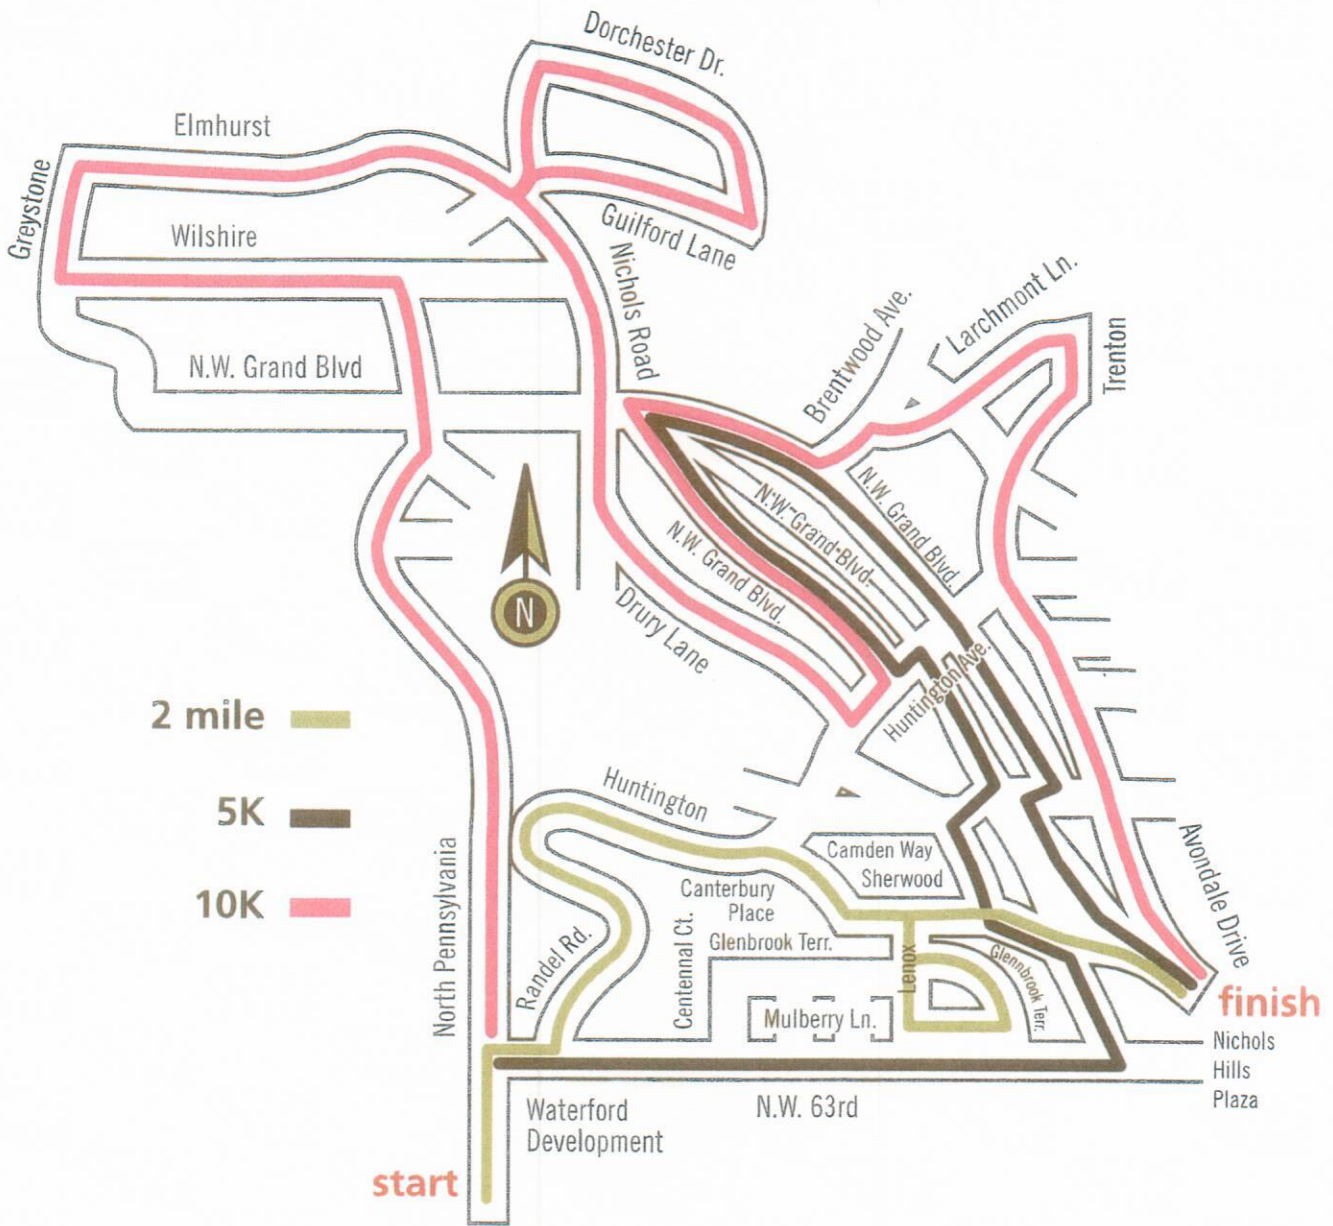

2020 REDBUD CLASSIC BIKE COURSE

PP = Porto Potty locations

Course: Follow Road Markings: Course Map Key:

10 Mile: Green
 33 mile: Blue
 50 mile: Red

Note: Course closes at 11:00

- 6 Water Stops
- 8 Course Marsh salts
- Outbound Routes
- Return Routes

Marsh:al	Course / Map description	Directions
1	Start/Finish line	Waterford parking/expo area 63rd Street & Grand
2	10 Mile Turn Around	I-44 Service Road just east of MLK (Myriad Systems Inc. Parking Lot)
3	Wiishire & i-35 (North) Svc Rd	
4	33 mile Turn Around	Britton Road & Hiwassee (on Hiwassee)
5	33 mile Turn Around	Britton Road & Hiwassee (on Plaza entrance off Hiwassee))
6	Wiishire & Tripple XXX	
7	Wiishire & N. Choctaw Road	At Waterstop
8	Wiishire & Hiwassee	

"Exhibit A"

Redbud Classic Runs Course Map

Sunday, April 5, 2020

run/walk events