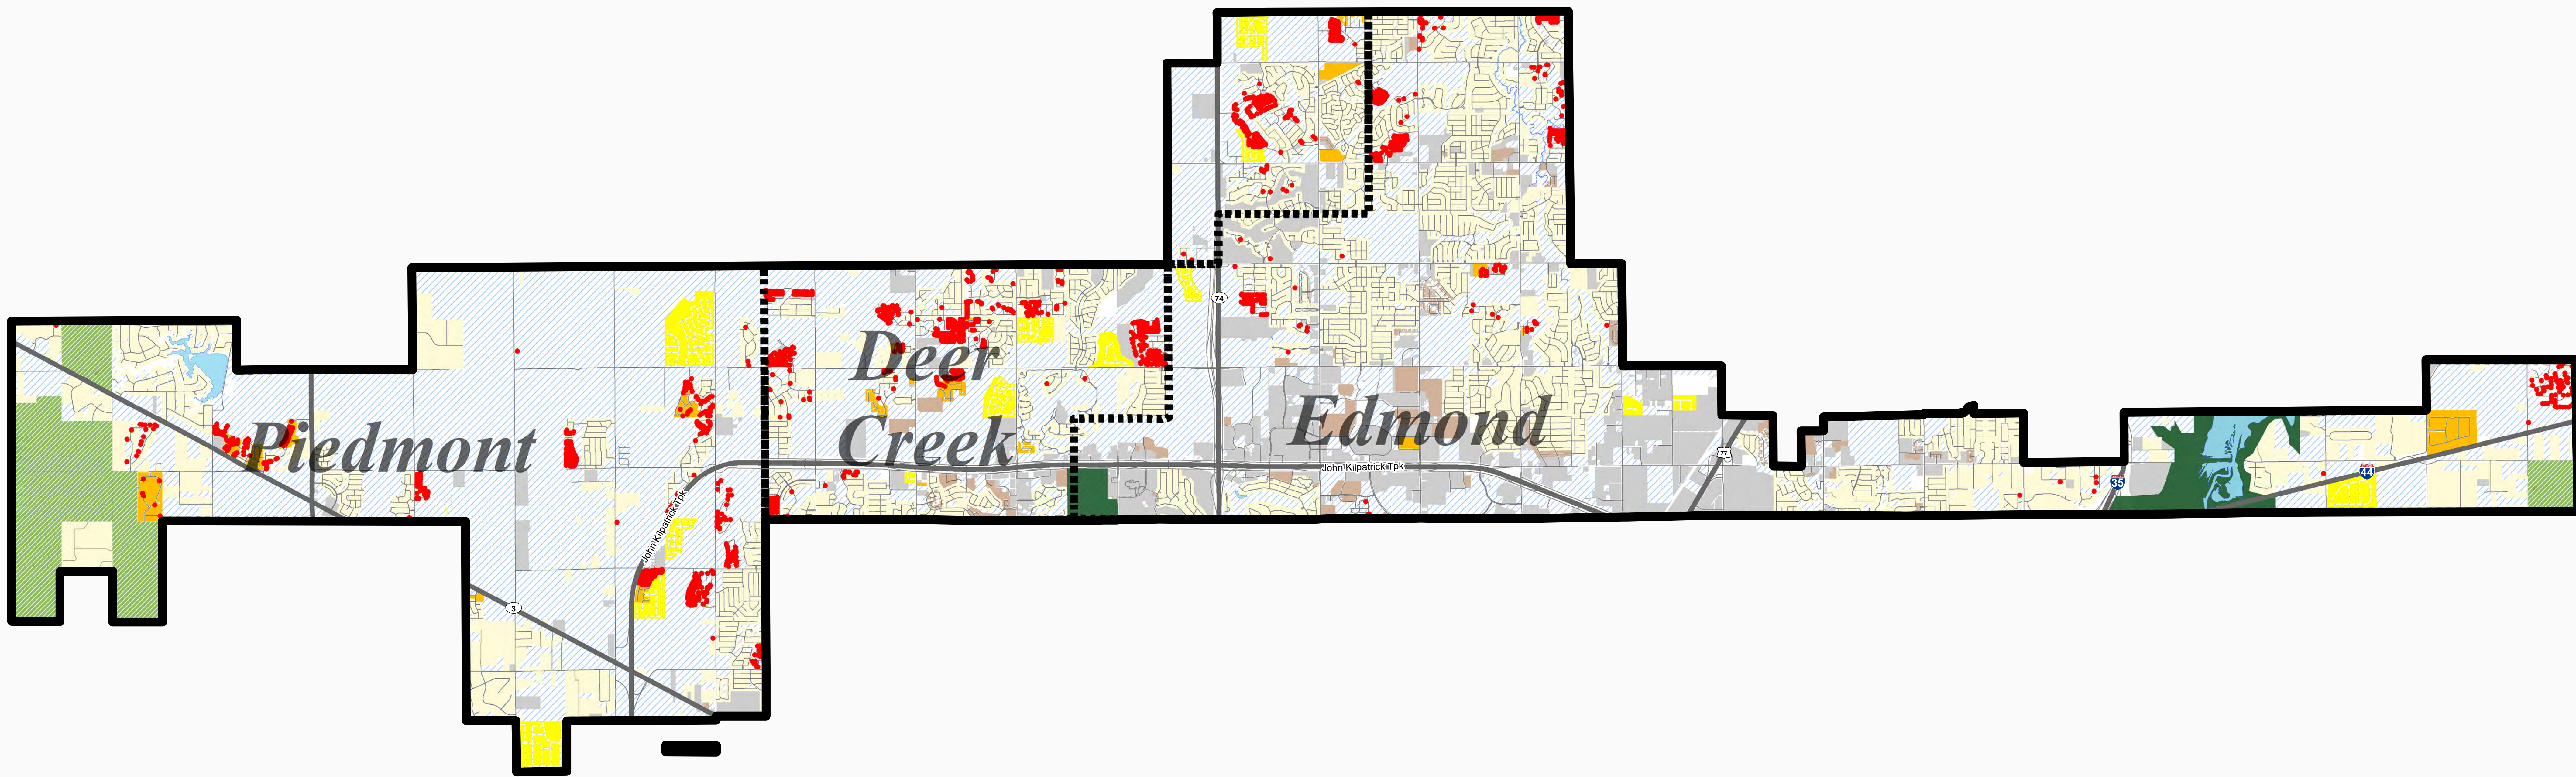

North Central Oklahoma City

- Existing Single-Family
- Existing Non-Residential
- Preliminary Plat
- Agricultural Preserve
- New Residential Permit**
- Existing Multi-Family
- Undeveloped
- Final Plat
- Open Space

**Represented from 1/1/2020 to 5/30/2021