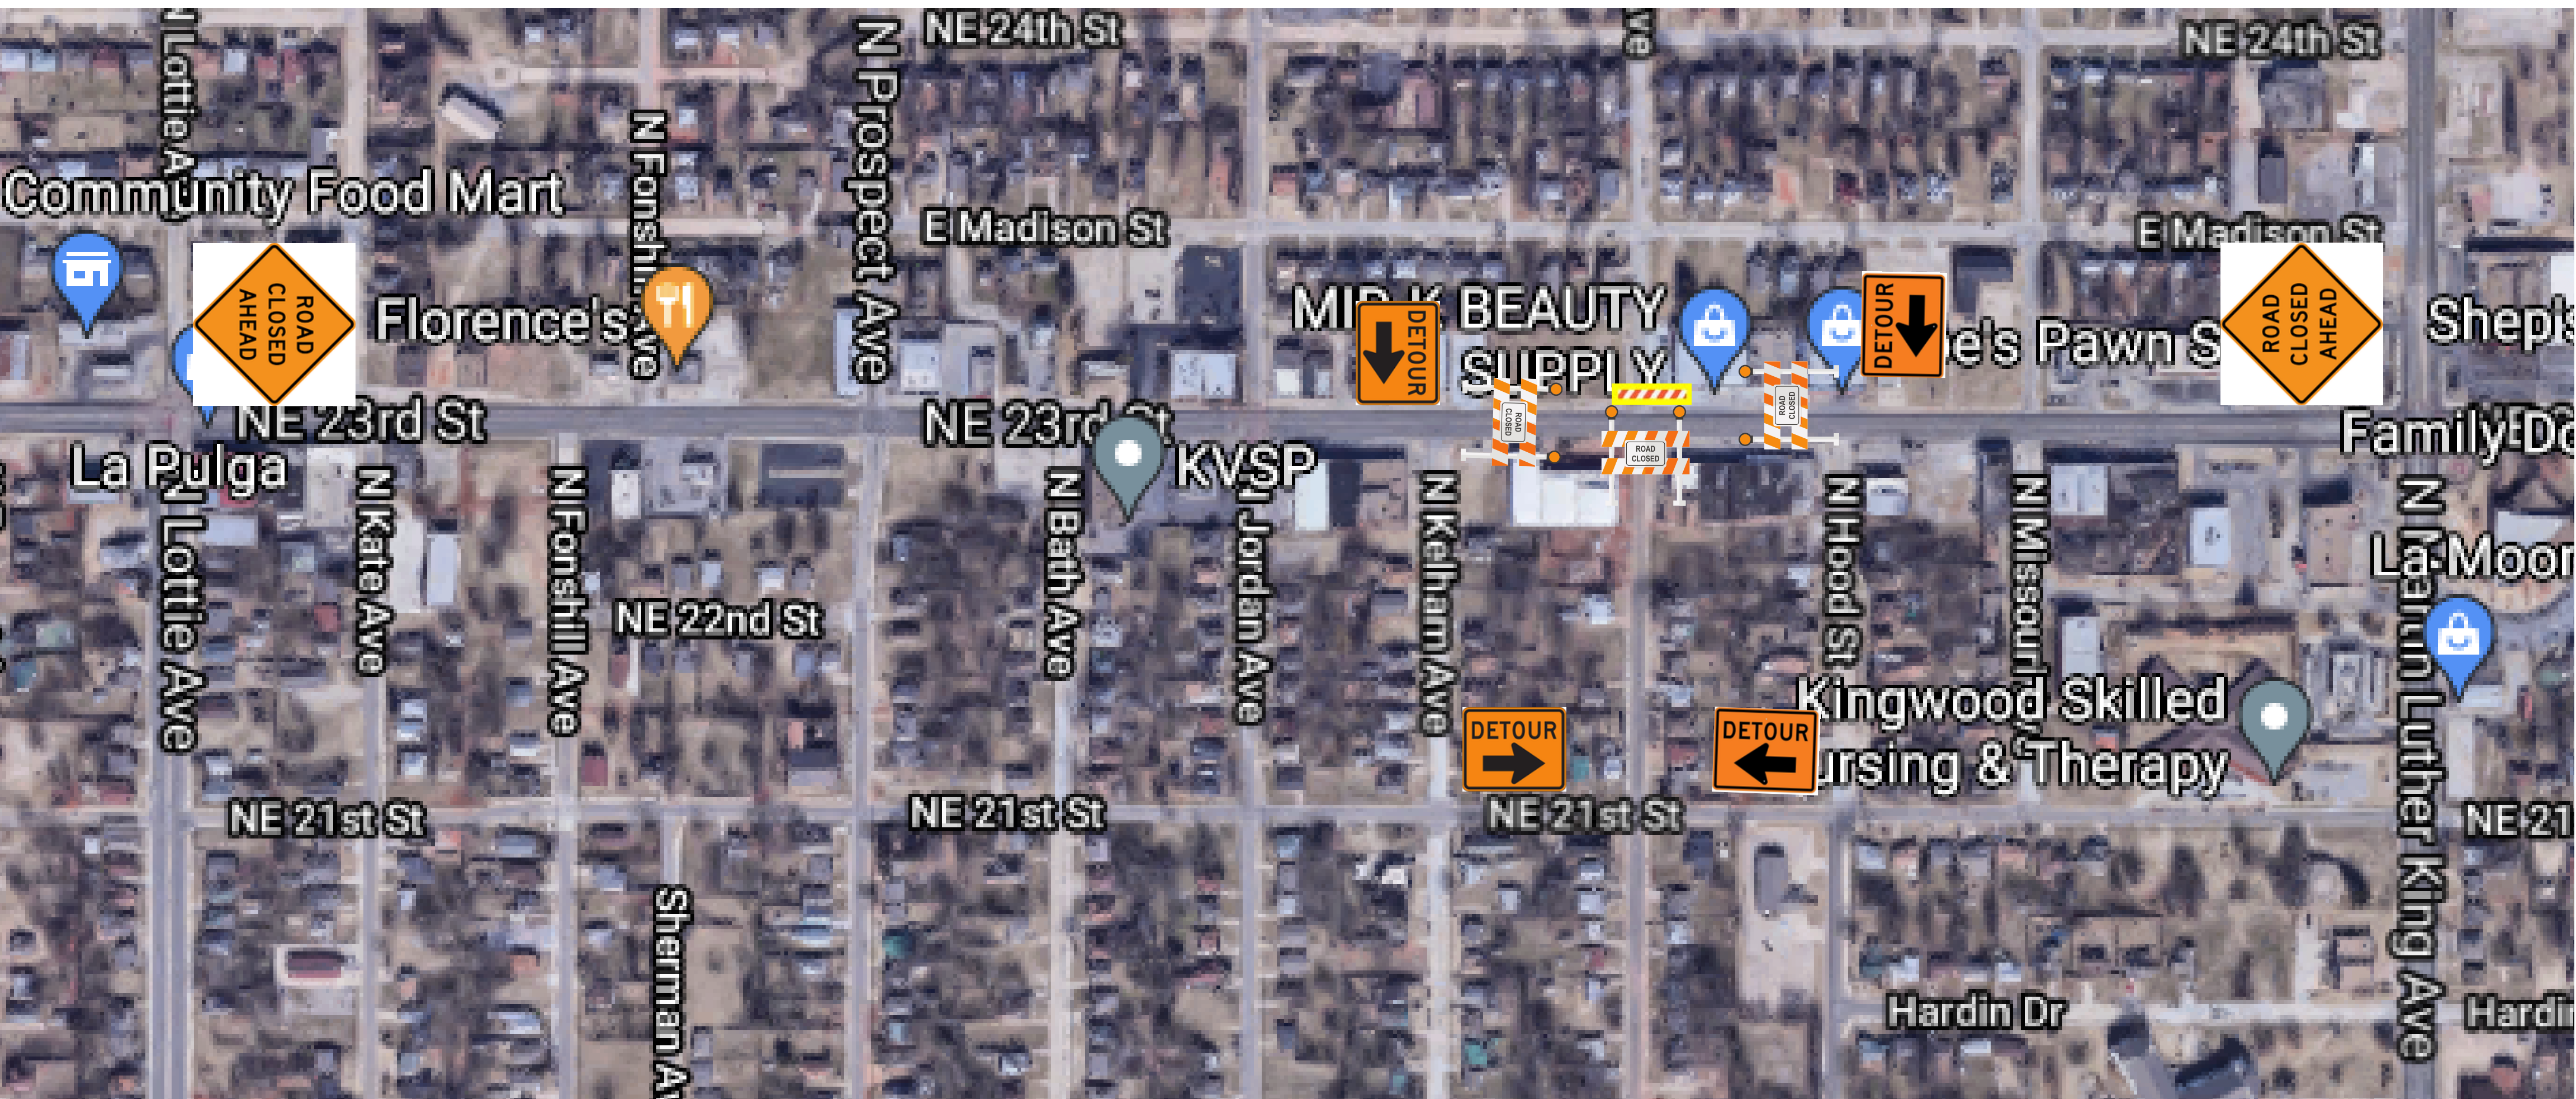

E Madison St

E Madison St

EXHIBITS A & C

New Bethel Baptist Church

MID-K BEAUTY SUPPLY

Beauty supply store

Joe's Pawn Shop Pawnshop

Kids/Education tent

N Jordan Ave

N Kelham Ave

N Mississippi Ave

N Hood St

Barricades

Main Stage

Stage

Parking

Vendors

Food Trucks

Inflatable Screen

Car Show

Mural

Restroom

Trash

Exhibit B-1

Map data ©2021 500 ft

* Detour route for thru traffic

EXHIBIT B-2

* Closures within detour area