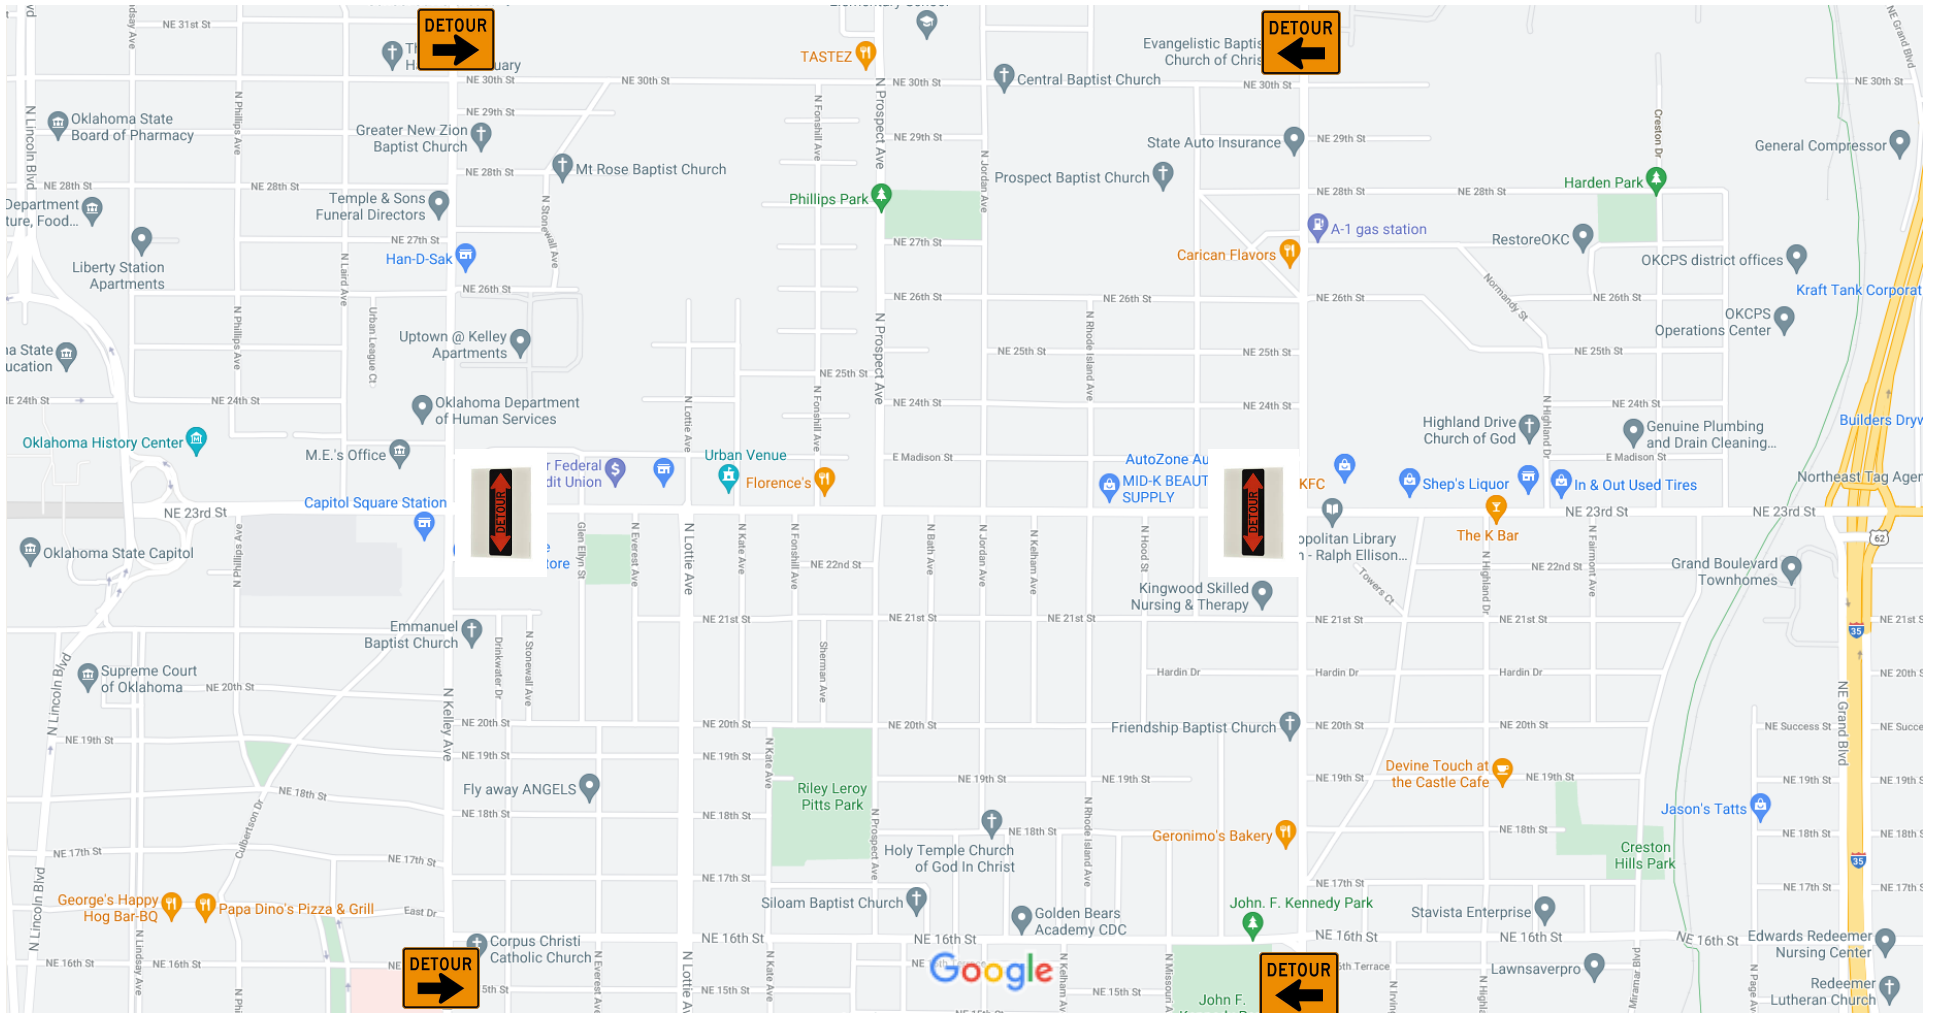

E Madison St

E Madison St

EXHIBITS A & C

New Bethel Baptist Church

MID-K BEAUTY SUPPLY

Beauty supply store

Joe's Pawn Shop Pawnshop

Kids/Education tent

N Jordan Ave

N Kelham Ave

N Mississippi Ave

N Hood St

Barricades

Main Stage

Stage

Parking

Vendors

Food Trucks

Inflatable Screen

Car Show

Mural

Restroom

Trash

Exhibit B-1

Map data ©2021 500 ft

* Detour route for thru traffic

EXHIBIT B-2

* Closures within detour area