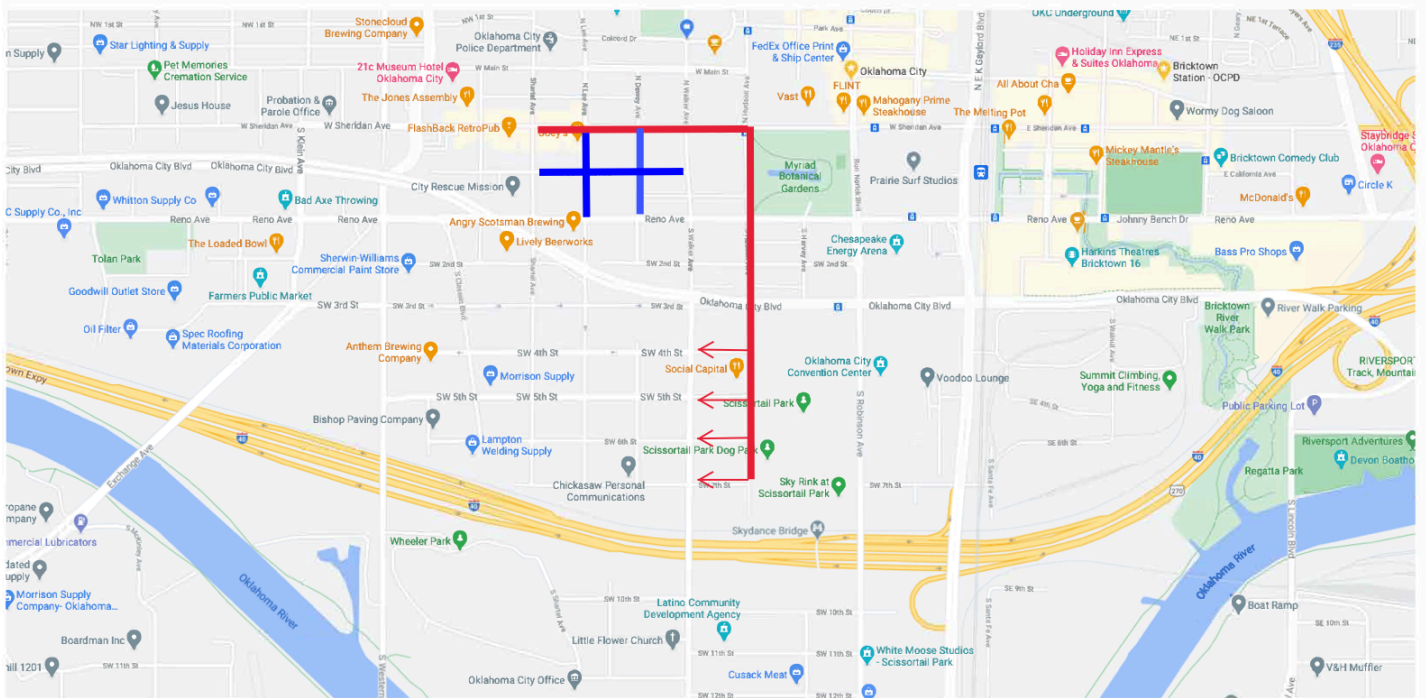

EXHIBIT A-2

Parade Disbanding (using streets directly west of park for disbanding)

Parade Route (starts on WestSheridan at North Shatel, turns south onto Hudson and continues on Hudson to Scissortail Park for finish)

Staging Area (using West California from Shartel east to Walker and North Dewey and North Lee from Reno north to Sheridan)

EXHIBIT B-2

Event Traffic Flow Map Legend

-  Local Traffic Detour Route
-  Detour Signage
-  Event Advance Road Closure Warning Signs
-  Event Road Closure Points – Type III Barricades