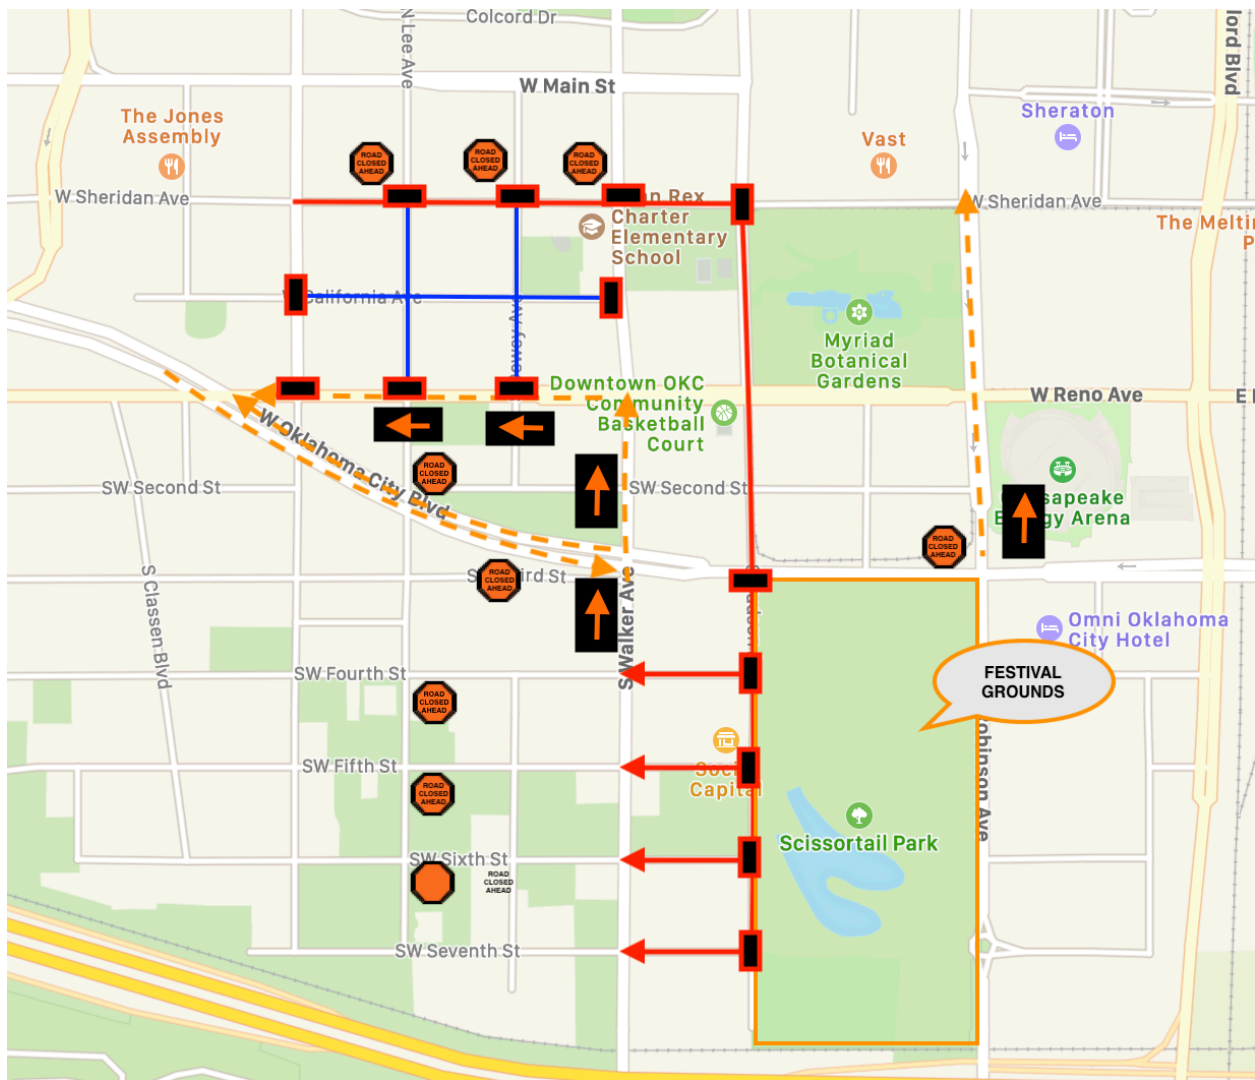

EXHIBIT A-2

Parade Disbanding (using streets directly west of park for disbanding)

Parade Route (starts on WestSheridan at North Shatel, turns south onto Hudson and continues on Hudson to Scissortail Park for finish)

Staging Area (using West California from Shartel east to Walker and North Dewey and North Lee from Reno north to Sheridan)

EXHIBIT B-2

Event Traffic Flow Map Legend

-  Local Traffic Detour Route
-  Detour Signage
-  Event Advance Road Closure Warning Signs
-  Event Road Closure Points – Type III Barricades