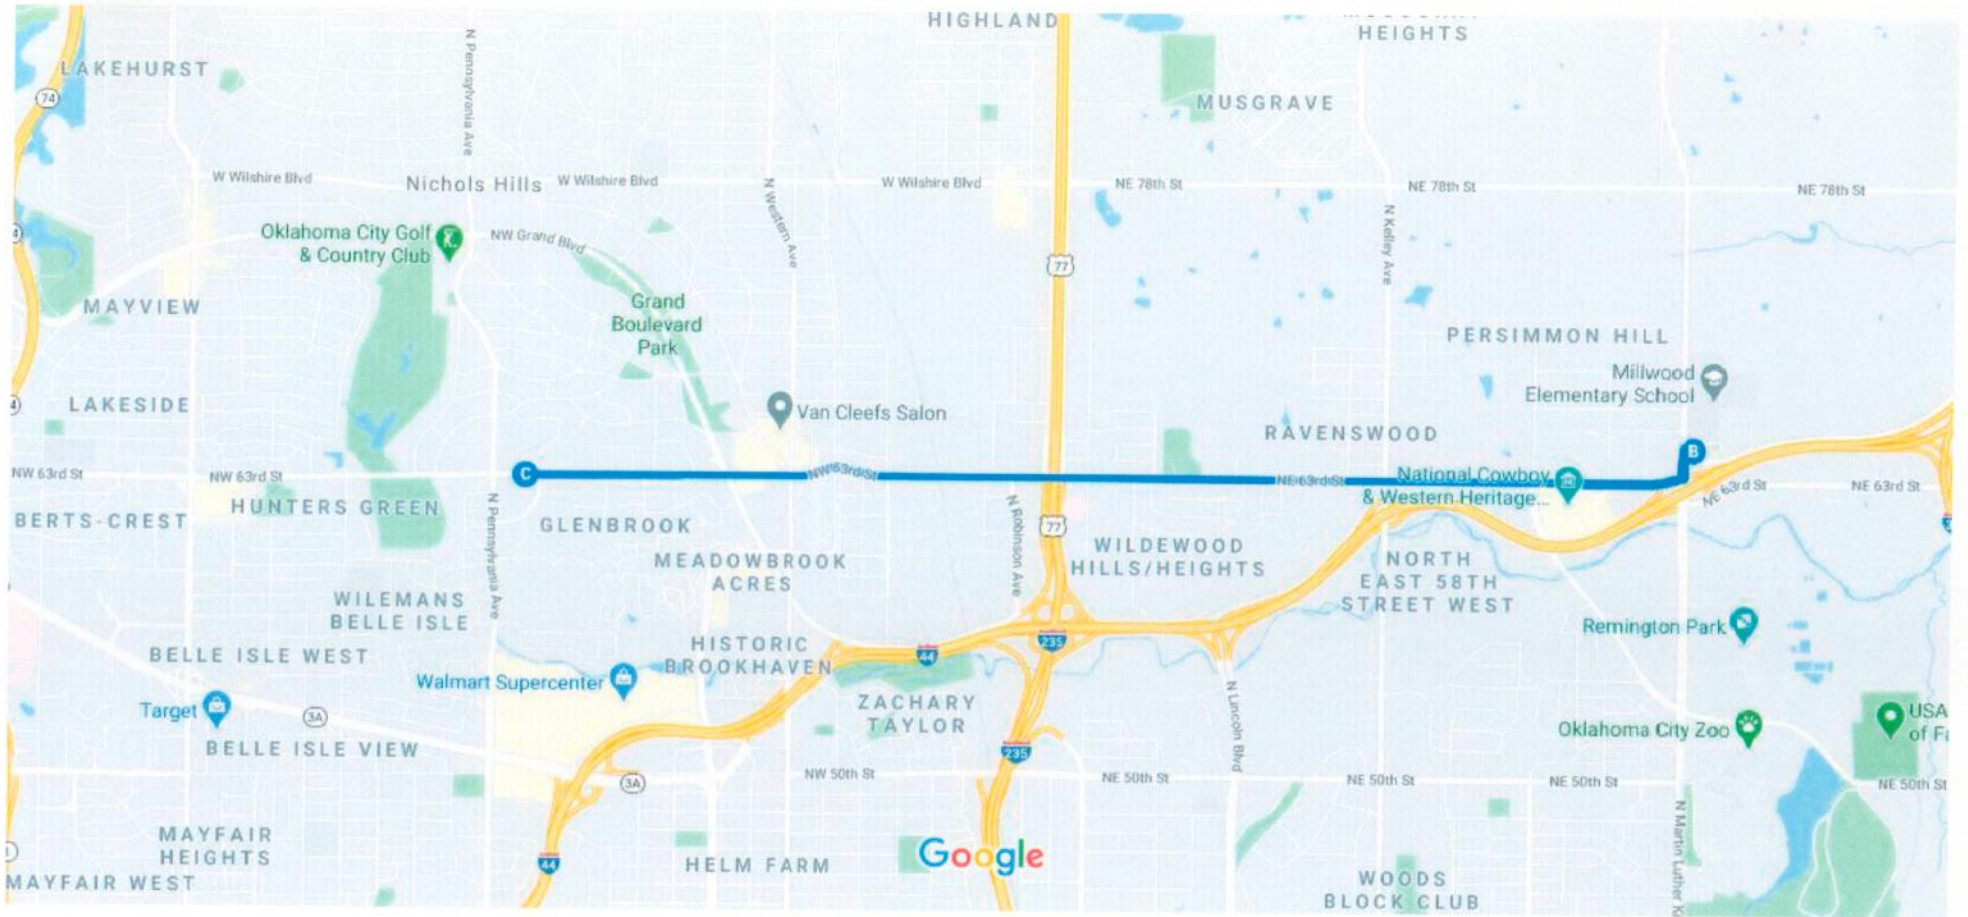

NW 63rd Street

North Pennsylvania

Bike Event - Start & Finish

Pace Cars Line Up Here 60th St.

Starting Gun Scaffold  
Orange Cones  
2 Mile Walk Baby Strollers & Line-up  
Start Line 5K  
Starting Line 10K

Water Table

Water Source

Dumpster

Condos

Bank

Staging Area Scaffold

2 Tables for Radio Wheelers, Handicap Parking

The Mansion Office

The Mansion

Sound Scaffold

Masonry Cemetary Wall

Google Maps Redbud 10 Mile Cycling

Map data ©2020 Google 2000 ft