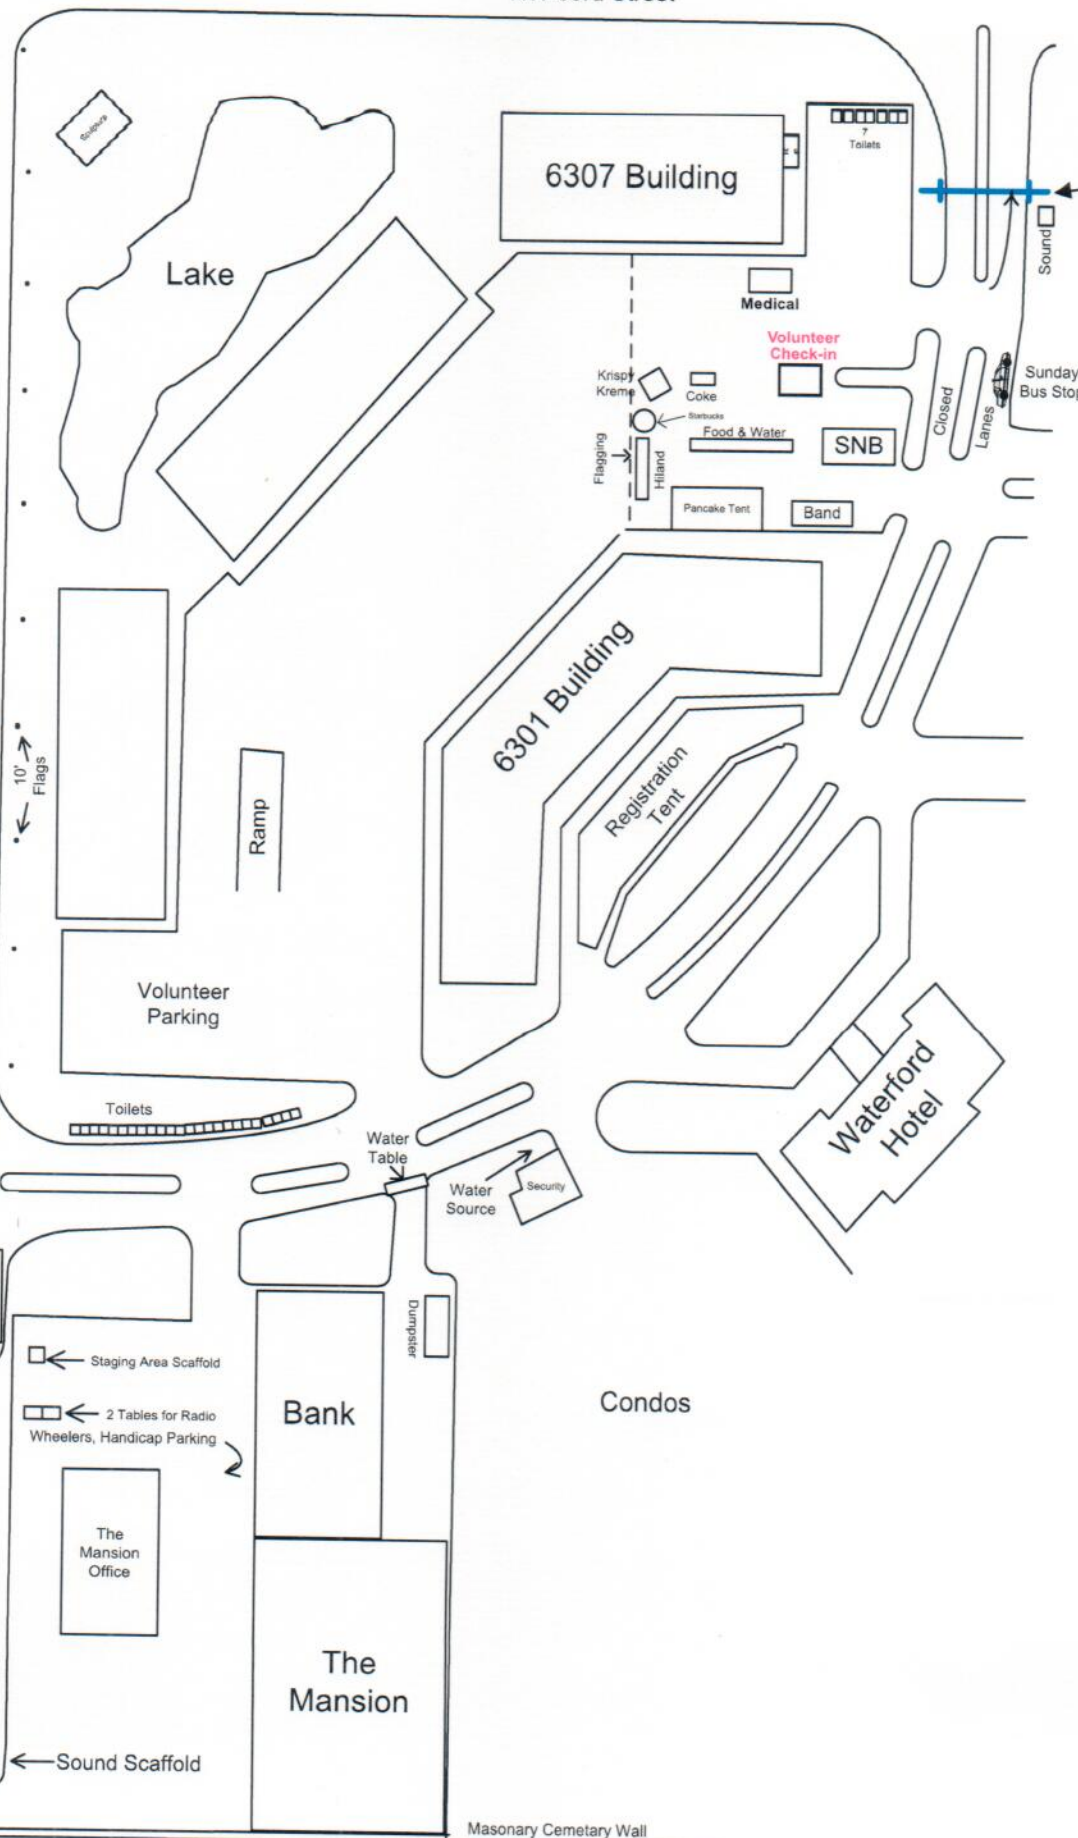

NW 63rd Street

North Pennsylvania

Bike Event - Start & Finish

Pace Cars Line Up Here 60th St.

Starting Gun Scaffold  
Orange Cones  
2 Mile Walk Baby Strollers & Line-up  
Start Line 5K  
Starting Line 10K

Southern

Lake

6307 Building

7 Toilets

Medical

Volunteer Check-in

Krisp Krem

Coke

Water Table

Water Source

Dumpster

Condos

Bank

Staging Area Scaffold

2 Tables for Radio Wheelers, Handicap Parking

The Mansion Office

The Mansion

Sound Scaffold

Masonry Cemetary Wall

Google Maps Redbud 10 Mile Cycling

Map data ©2020 Google 2000 ft