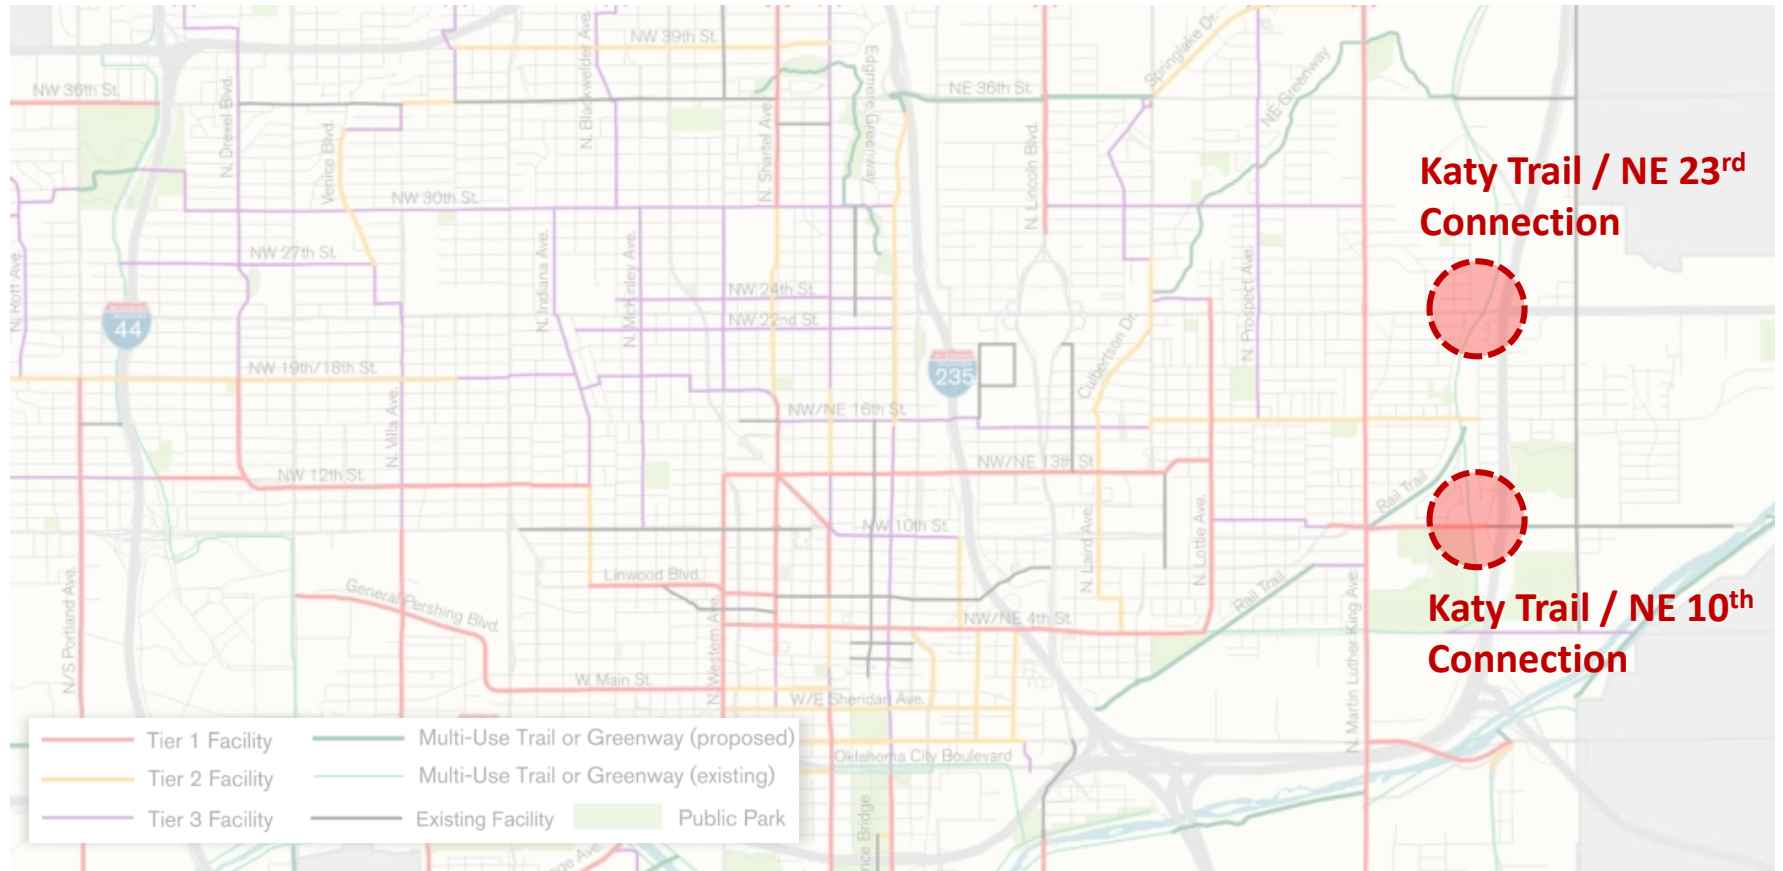

Recommended Additional Trail Projects

In coordination with OKC Planning: Katy Trail Connections

Katy / NE 10th
0.15-mi

Katy Trail / NE 10th Street
View looking SW

Katy Trail / NE 10th Street
View looking NW

Recommended Additional Trail Projects

In coordination with OKC Planning: Katy Trail Connections

Katy / NE 23rd
0.1-mi

Katy Trail / NE 23rd Street
View looking North

Katy Trail / NE 23rd Street
View looking NE

Recommended Additional Trail Projects

In coordination with OKC Planning: Katy Trail Connections

Recommended Additional Trail Projects

In coordination with OKC Planning: Air Depot Trail

Air Depot Trail
1.3-mi