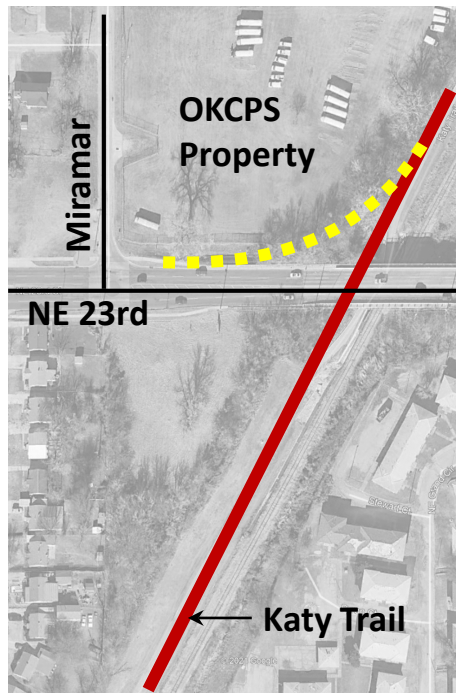

Recommended Additional Trail Projects

In coordination with OKC Planning: Katy Trail Connections

Katy / NE 10th
0.15-mi

Katy Trail / NE 10th Street
View looking SW

Katy Trail / NE 10th Street
View looking NW

Recommended Additional Trail Projects

In coordination with OKC Planning: Katy Trail Connections

Katy / NE 23rd
0.1-mi

Katy Trail / NE 23rd Street
View looking North

Katy Trail / NE 23rd Street
View looking NE

Recommended Additional Trail Projects

In coordination with OKC Planning: Katy Trail Connections

Recommended Additional Trail Projects

In coordination with OKC Planning: Air Depot Trail

Air Depot Trail
1.3-mi