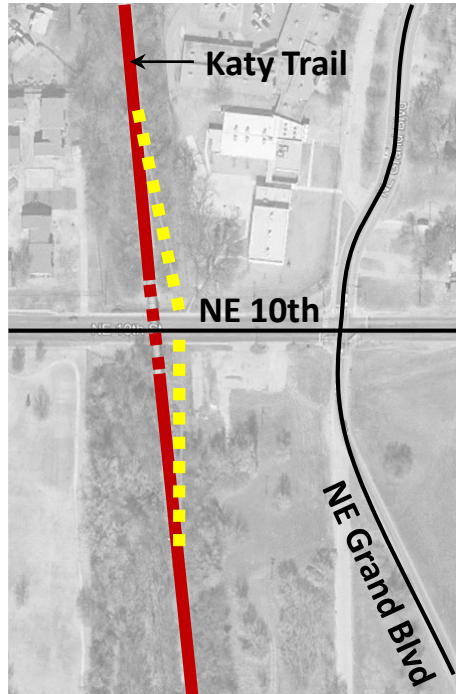

Recommended Additional Trail Projects

In coordination with OKC Planning: Katy Trail Connections

Katy / NE 10th
0.15-mi

Katy Trail / NE 10th Street
View looking SW

Katy Trail / NE 10th Street
View looking NW

Recommended Additional Trail Projects

In coordination with OKC Planning: Katy Trail Connections

Katy / NE 23rd
0.1-mi

Katy Trail / NE 23rd Street
View looking North

Katy Trail / NE 23rd Street
View looking NE

Recommended Additional Trail Projects

In coordination with OKC Planning: Katy Trail Connections

Recommended Additional Trail Projects

In coordination with OKC Planning: Air Depot Trail

Air Depot Trail
1.3-mi