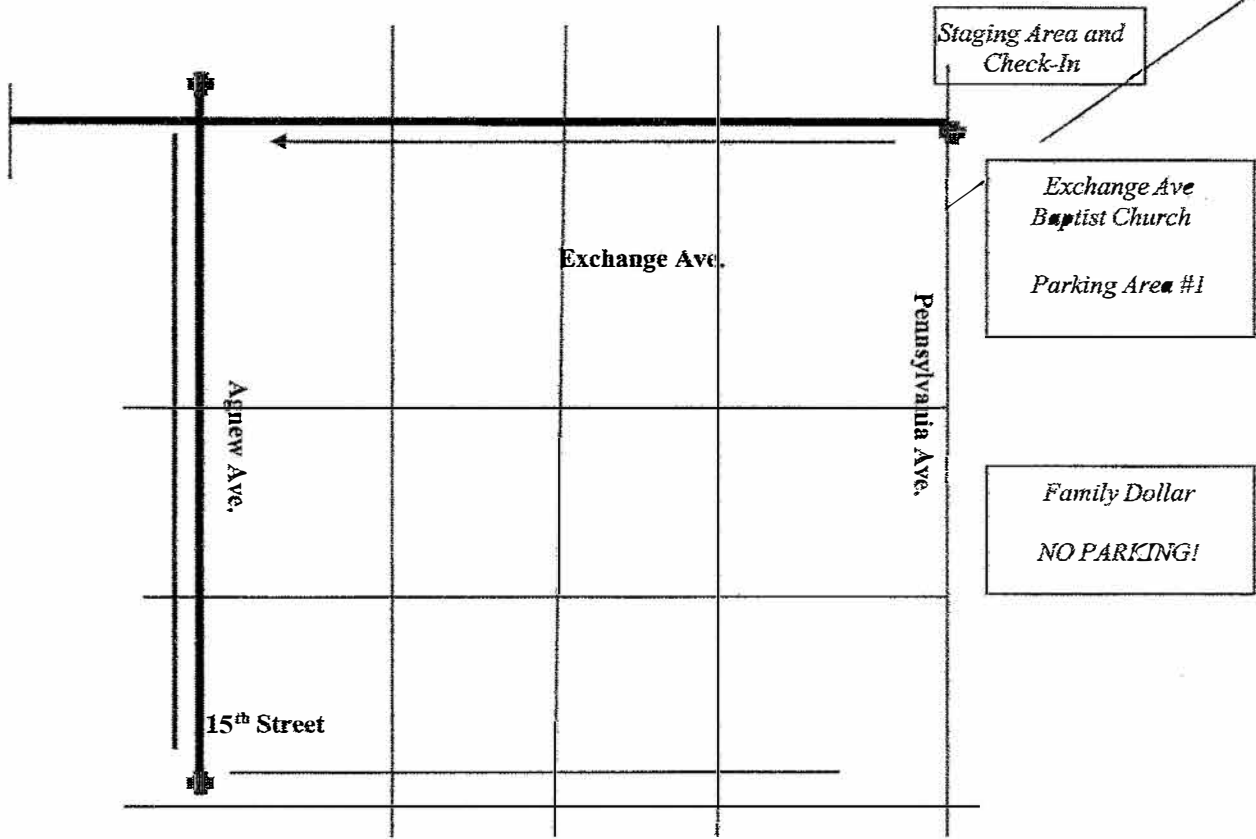

*Stockyards City
St. Patrick's Day Parade Route*

*Exchange Landing
(1503 Exchange)
Over-flow parking*

- Parade Route
- ⊕ Road Blocks

*Stockyards City
St. Patrick's Day Parade Route
Exhibit A: Event Site Plan*

*Exchange Landing
(1503 Exchange)
Over-flow parking*

- Parade Route
- Road Blocks

Stockyards City
St. Patrick's Day Parade Route
Exhibit B: Traffic Control Plan

*Exchange Landing
(1503 Exchange)
Over-flow parking*

*Exchange Ave
Baptist Church
Parking Area #1*

*Family Dollar
NO PARKING!*

-  Parade Route
-  Road Blocks

*Stockyards City
St. Patrick's Day Parade Route
Exhibit C: Waste Plan*

*Exchange Landing
(1503 Exchange)
Over-flow parking*

*Staging Area and
Check-In*

*Exchange Ave
Baptist Church
Parking Area #1*

*Family Dollar
NO PARKING!*

To parade staging area →

- * Portable Restrooms
- █ Parade Route
- *⊕ Road Blocks