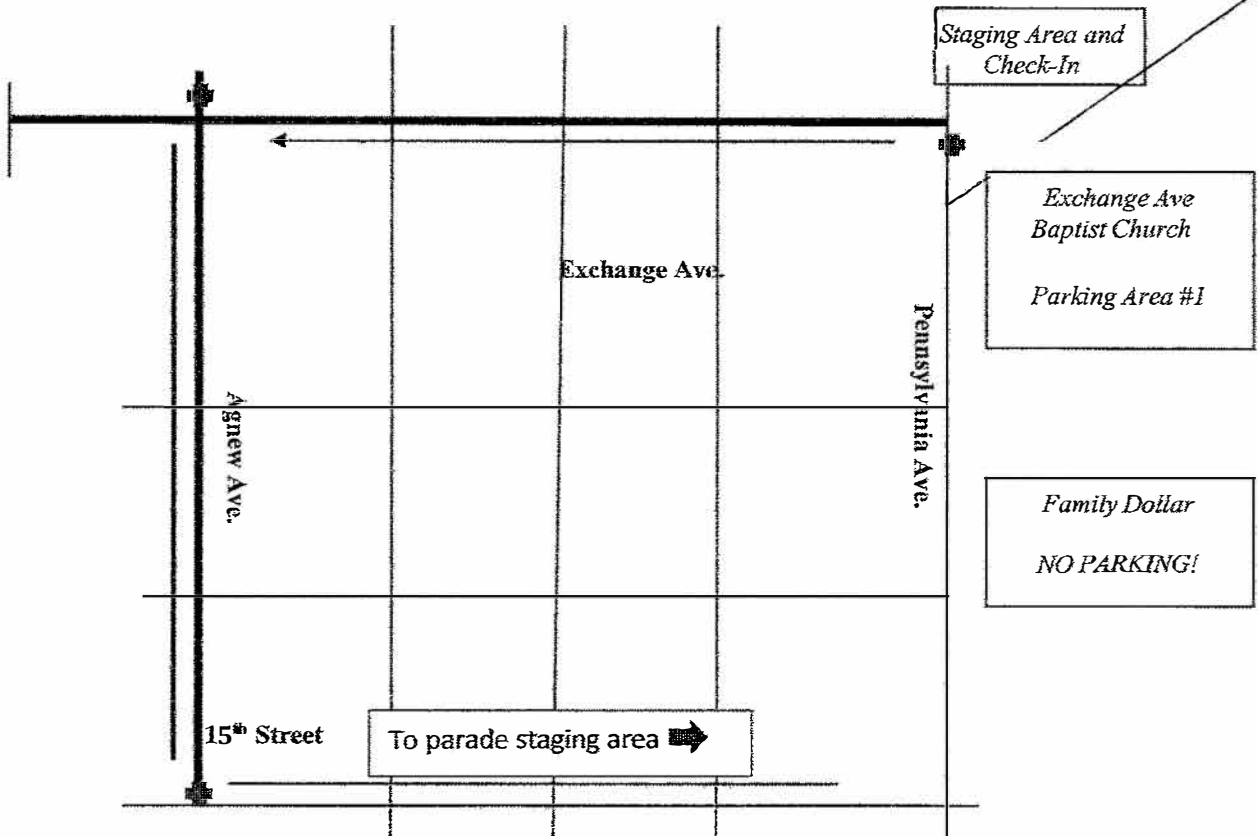

*Stockyards City
St. Patrick's Day Parade Route*

*Exchange Landing
(1503 Exchange)
Over-flow parking*

- Parade Route
- ⊕ Road Blocks

*Stockyards City
St. Patrick's Day Parade Route
Exhibit A: Event Site Plan*

*Exchange Landing
(1503 Exchange)
Over-flow parking*

- Parade Route
- Road Blocks

Stockyards City
St. Patrick's Day Parade Route
Exhibit B: Traffic Control Plan

*Exchange Landing
(1503 Exchange)
Over-flow parking*

*Exchange Ave
Baptist Church
Parking Area #1*

*Family Dollar
NO PARKING!*

-  Parade Route
-  Road Blocks

*Stockyards City
St. Patrick's Day Parade Route
Exhibit C: Waste Plan*

*Exchange Landing
(1503 Exchange)
Over-flow parking*

*Staging Area and
Check-In*

*Exchange Ave
Baptist Church
Parking Area #1*

*Family Dollar
NO PARKING!*

To parade staging area →

- * Portable Restrooms
- █ Parade Route
- *⊕ Road Blocks