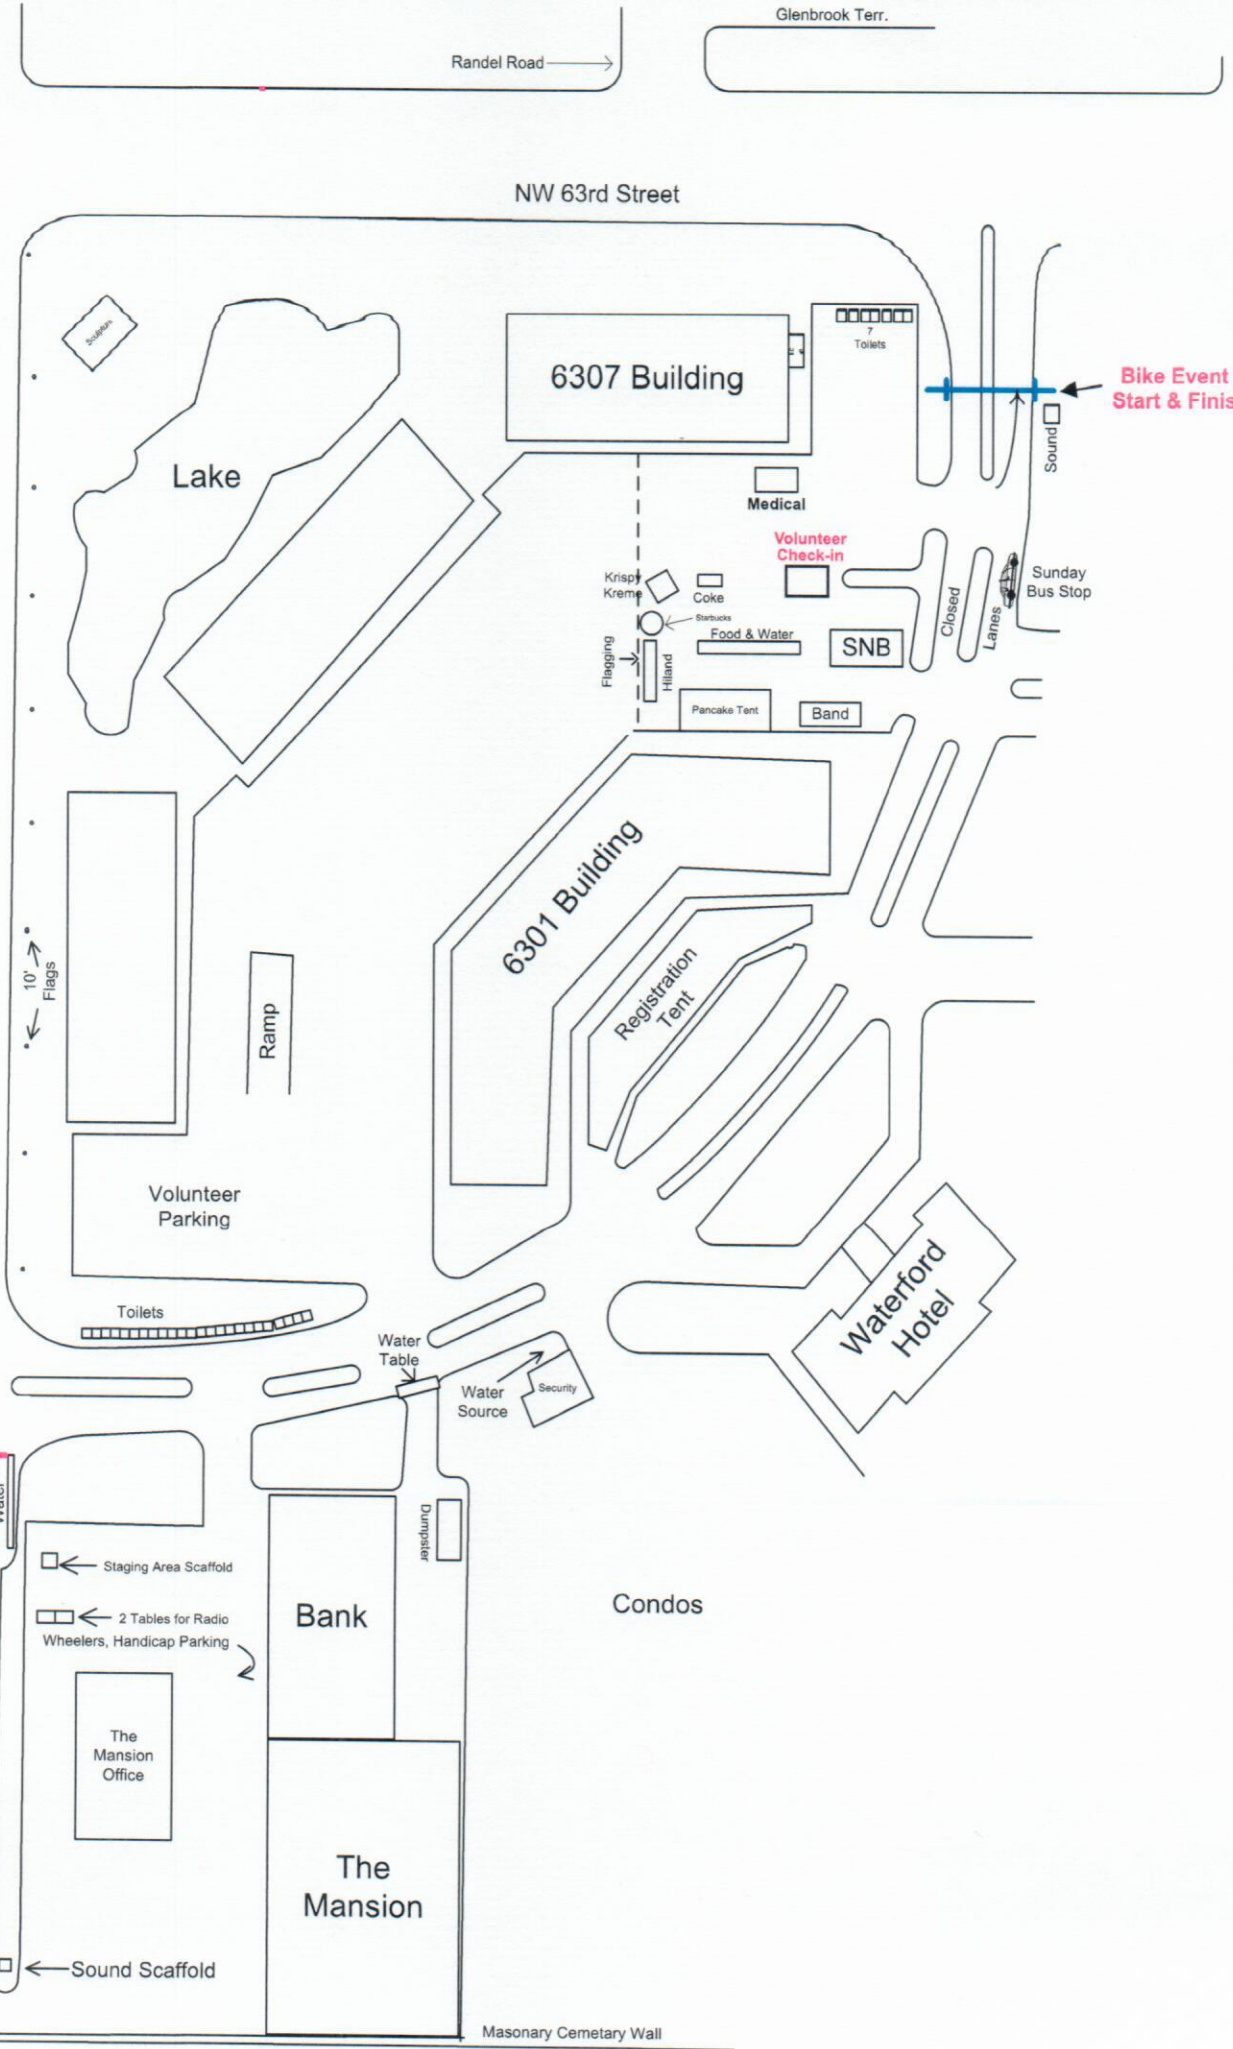

Pace Cars Line Up Here  
60th St.

59th St.

North Pennsylvania

Bike Event - Start & Finish

6307 Building

Lake

Medical

Volunteer Check-in

Krispy Kreme

Coke

Starbucks

Food & Water

SNB

Pancake Tent

Band

6301 Building

Registration Tent

Waterford Hotel

Volunteer Parking

Toilets

Water Table

Water Source

Security

Bank

2 Mile Walk Baby Strollers & Line-up

Staging Area Scaffold

2 Tables for Radio Wheelers, Handicap Parking

Sound Scaffold

Water

Dumpster

Google Maps Redbud 10 Mile Cycling

Map data ©2020 Google 2000 ft