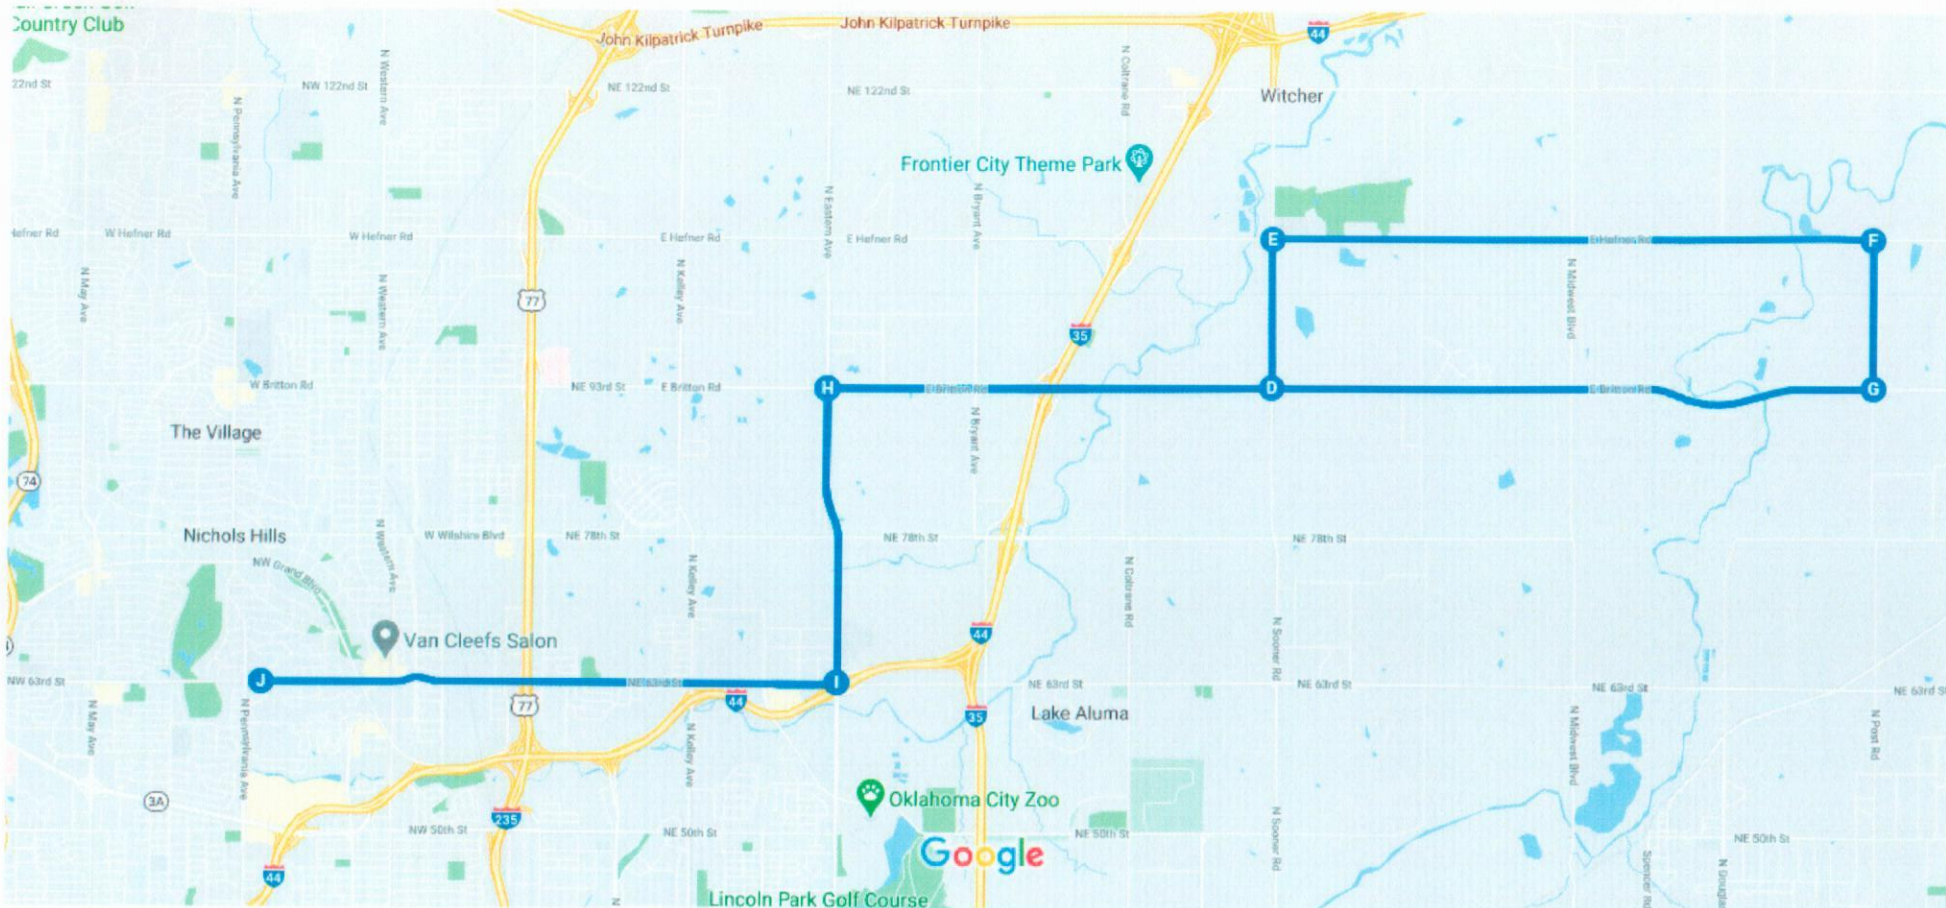

2 Mile Walk Baby Strollers & Line-up

Staging Area Scaffold

2 Tables for Radio Wheelers, Handicap Parking

Sound Scaffold

Water

Dumpster

Google Maps Redbud 10 Mile Cycling

Map data ©2020 Google 2000 ft

# Google Maps Redbud 30 Mile Cycling

Map data ©2020 1 mi

Google Maps Redbud 50 Mile Cycling

Map data ©2020 2 mi