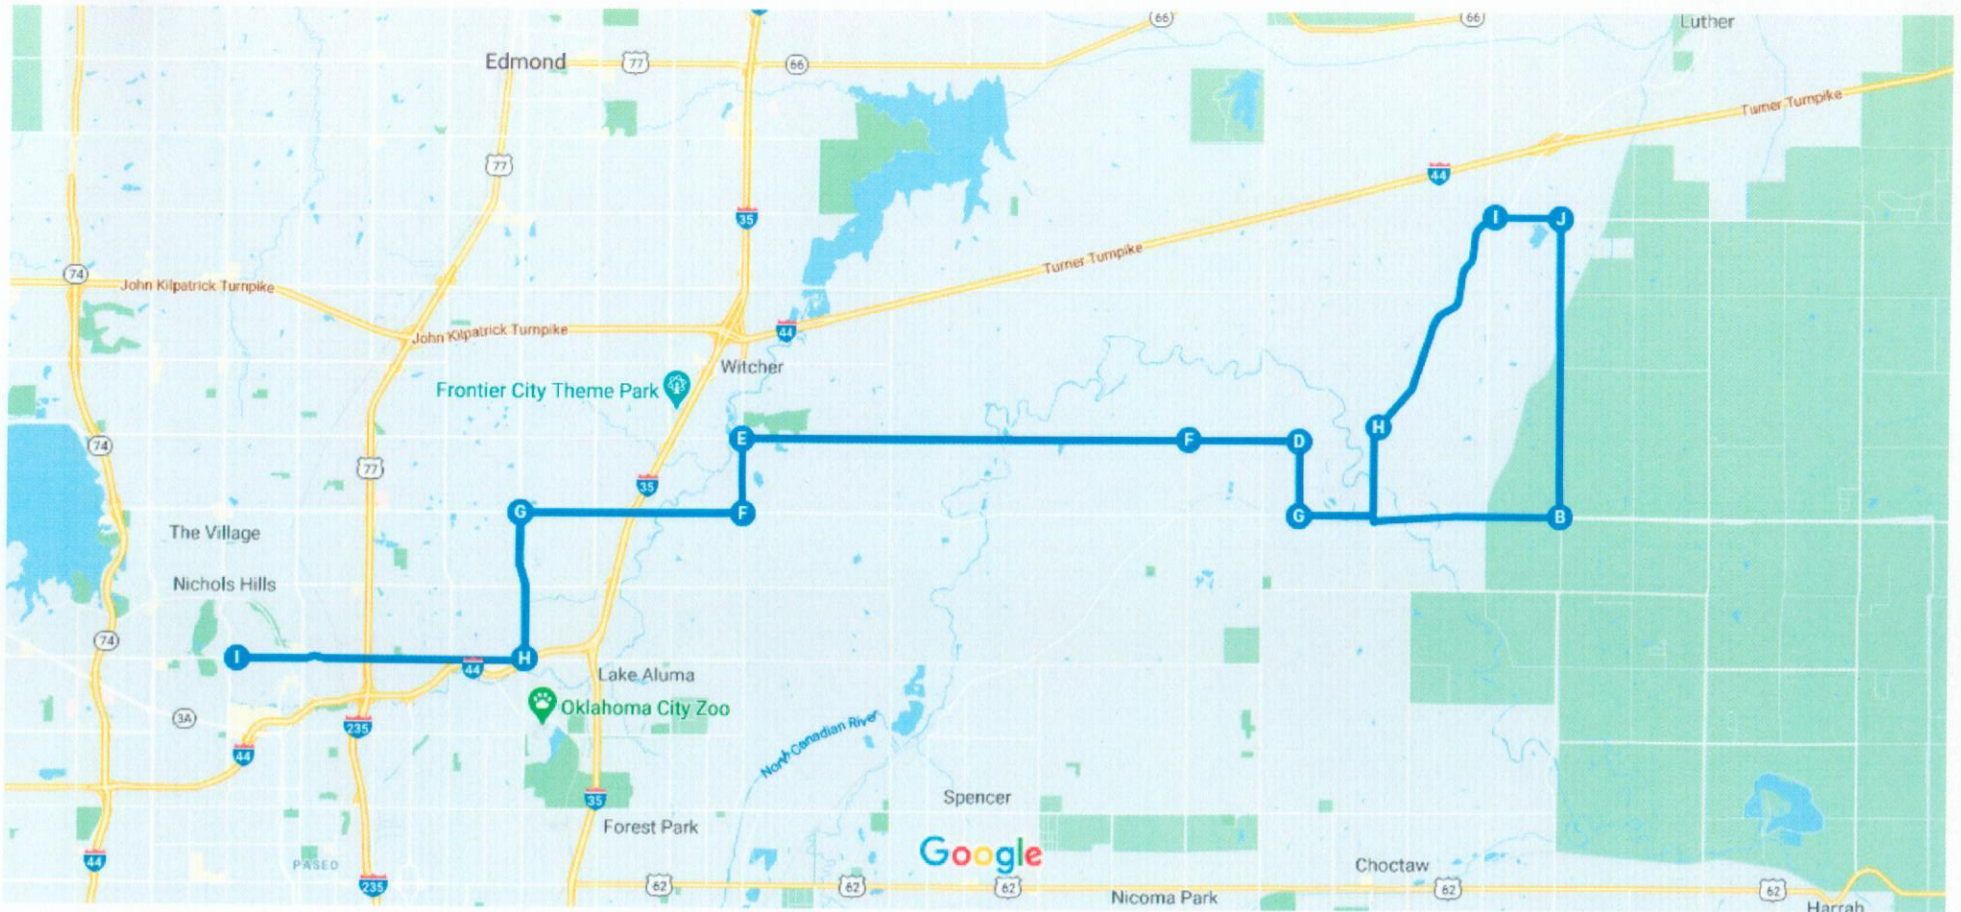

2 Mile Walk Baby Strollers & Line-up

Staging Area Scaffold

2 Tables for Radio Wheelers, Handicap Parking

Sound Scaffold

Water

Dumpster

Google Maps Redbud 10 Mile Cycling

Map data ©2020 Google 2000 ft

# Google Maps Redbud 30 Mile Cycling

Map data ©2020 1 mi

Google Maps Redbud 50 Mile Cycling

Map data ©2020 2 mi