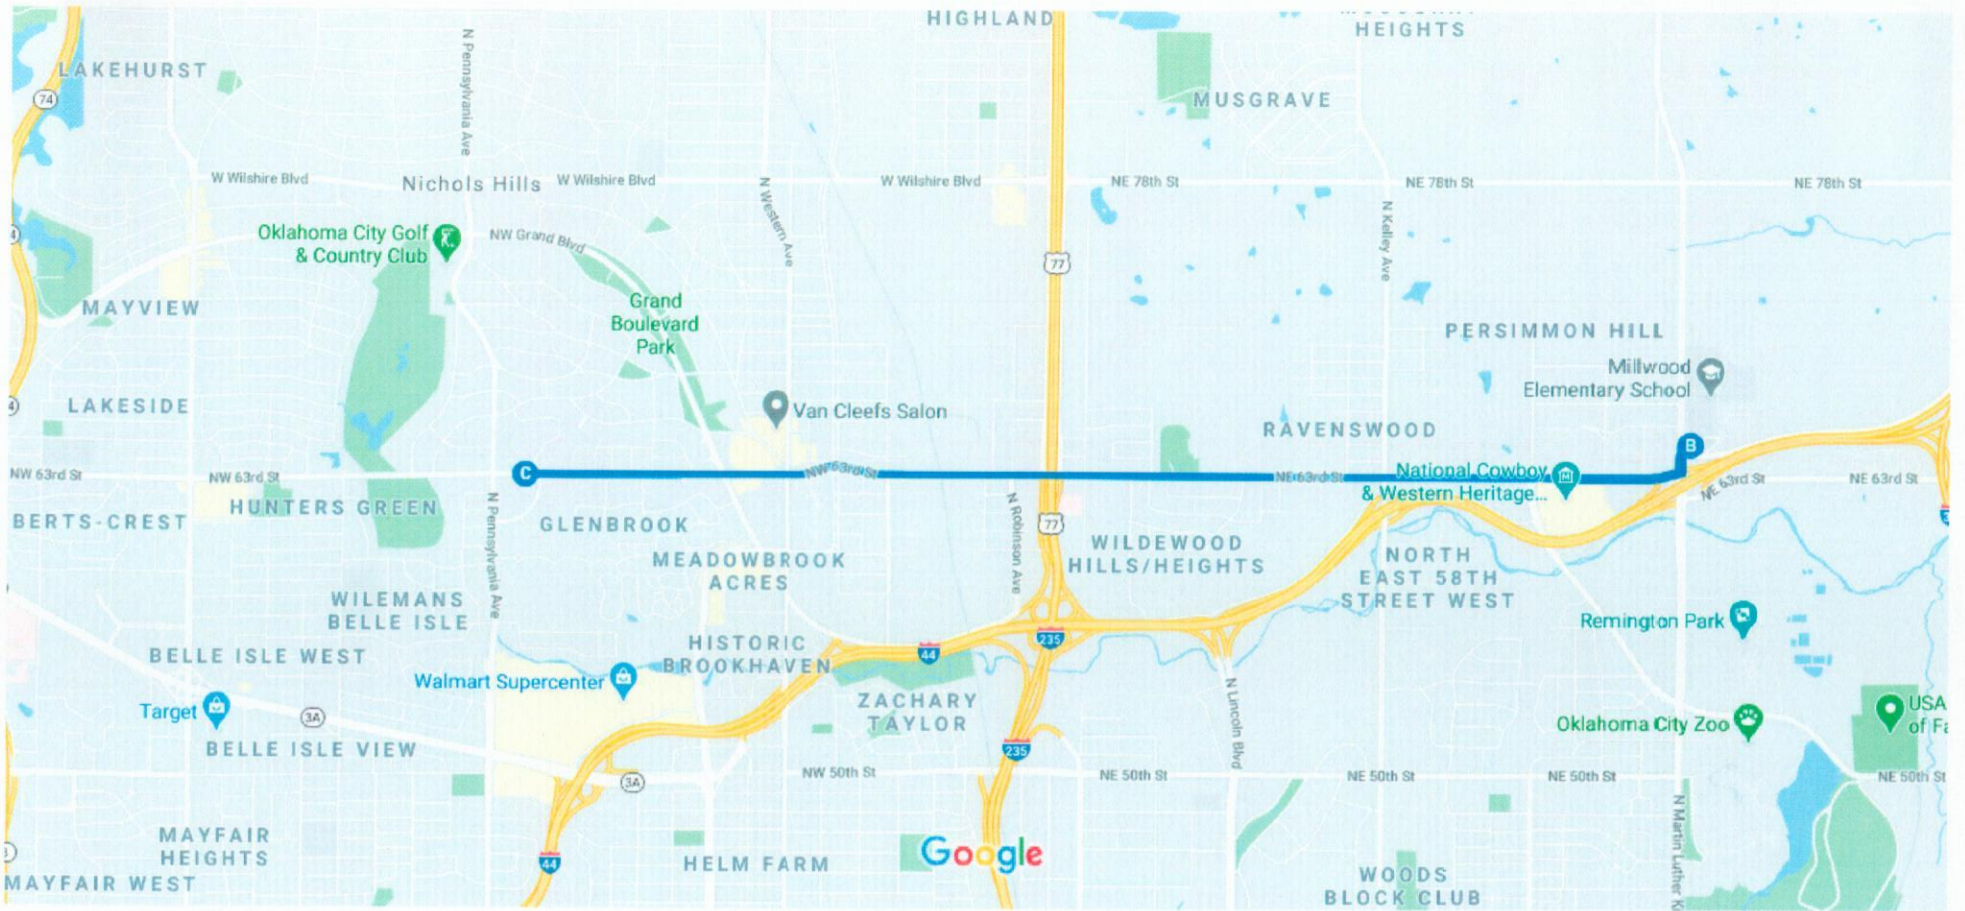

Pace Cars Line Up Here  
60th St.

59th St.

North Pennsylvania

Bike Event - Start & Finish

6307 Building

Lake

Medical

Volunteer Check-in

2 Mile Walk Baby Strollers & Line-up

Staging Area Scaffold

2 Tables for Radio Wheelers, Handicap Parking

Sound Scaffold

Water

Dumpster

Google Maps Redbud 10 Mile Cycling

Map data ©2020 Google 2000 ft

# Google Maps Redbud 30 Mile Cycling

Map data ©2020 1 mi

Google Maps Redbud 50 Mile Cycling

Map data ©2020 2 mi