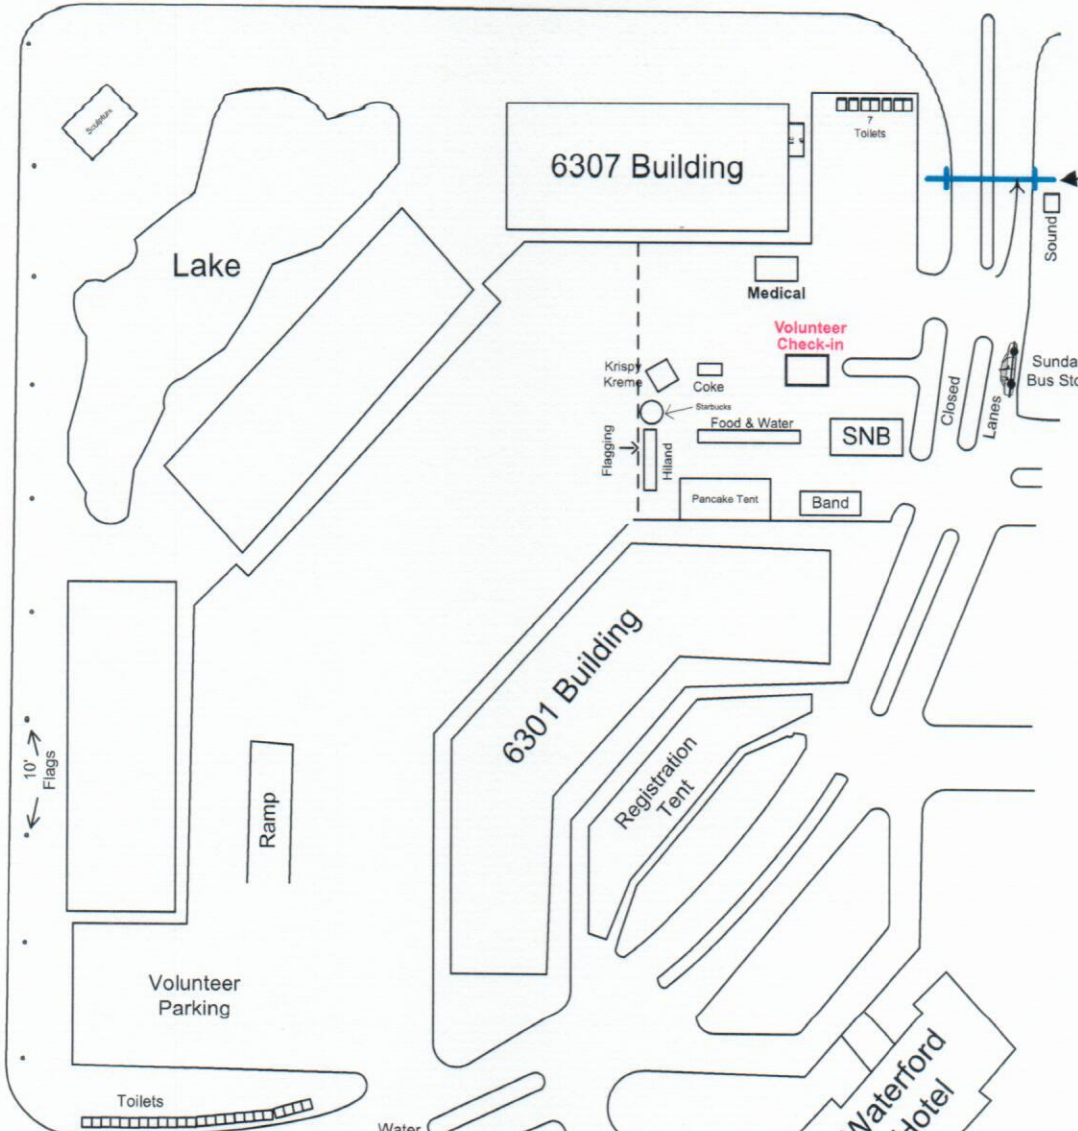

Pace Cars Line Up Here
60th St.

Starting Gun Scaffold
Orange Cones
2 Mile Walk Baby Strollers & Line-up
Starting Line 10K
Start Line 5K
Water
Staging Area Scaffold
2 Tables for Radio Wheelers, Handicap Parking
The Mansion Office
Sound Scaffold

59th St.

North Pennsylvania

Bike Event - Start & Finish

Randel Road

Glenbrook Terr.

NW 63rd Street

Bank

Condos