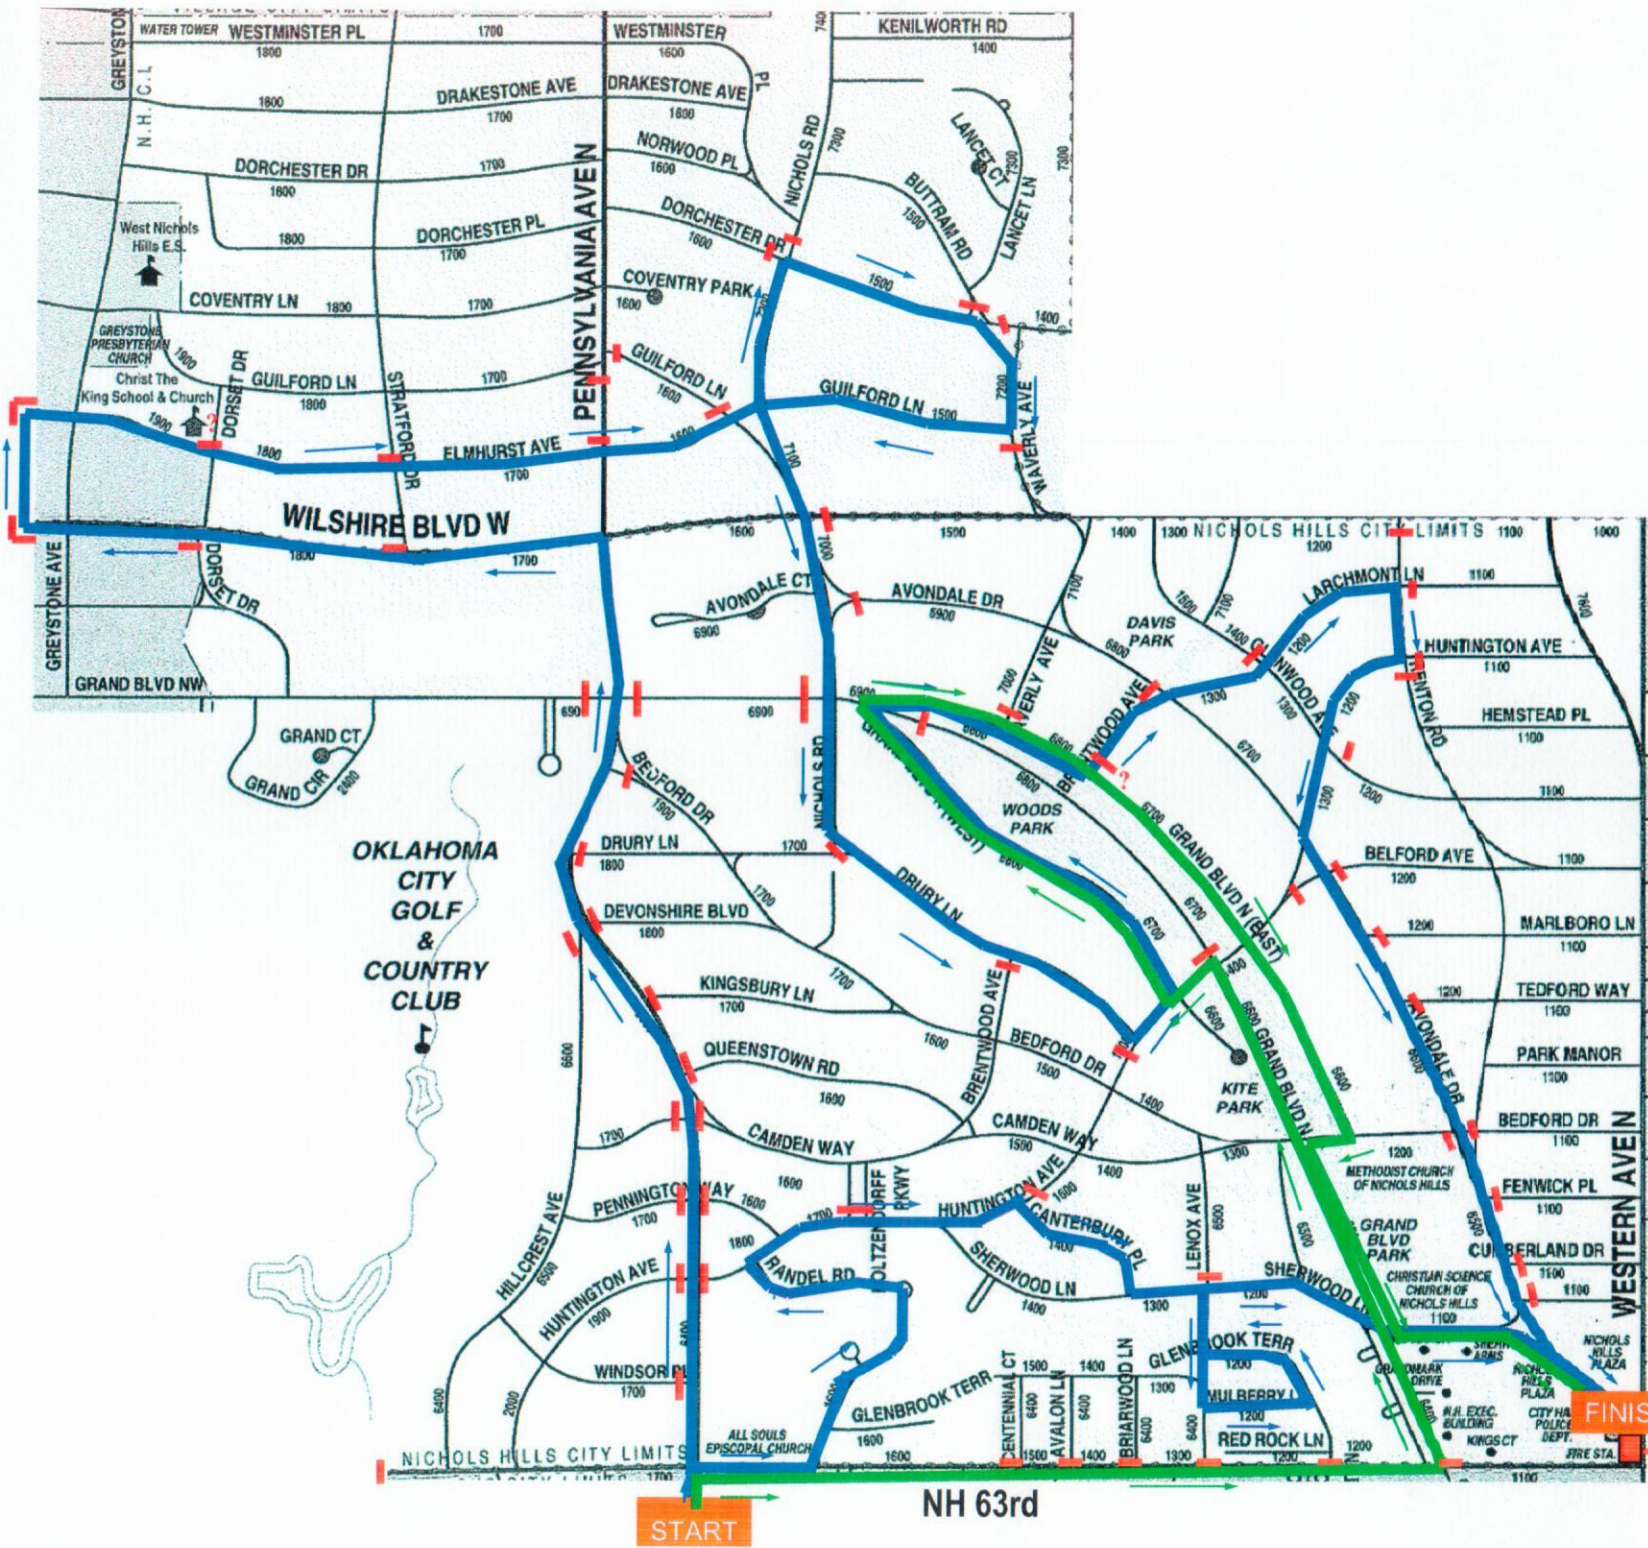

Pace Cars Line Up Here
60th St.

Starting Gun Scaffold
Orange Cones
2 Mile Walk Baby Strollers & Line-up
Starting Line 10K
Start Line 5K
Water
Staging Area Scaffold
2 Tables for Radio Wheelers, Handicap Parking
The Mansion Office
Sound Scaffold

59th St.

North Pennsylvania

Bike Event - Start & Finish

Randel Road

Glenbrook Terr.

NW 63rd Street

Bank

Condos

The Mansion

Masonry Cemetary Wall

You
Are
Here

START

NH 63rd

FINISH

OKLAHOMA
CITY
GOLF
&
COUNTRY
CLUB

West Nichols
Hills E.S.
GREYSTON
PRESBYTERIAN
CHURCH
Christ The
King School & Church