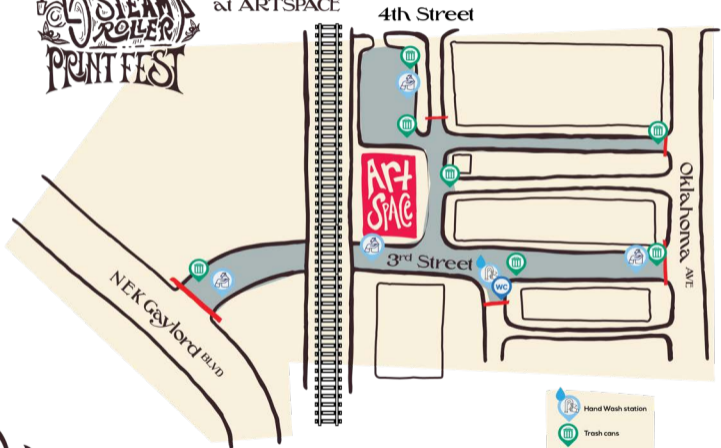

Exhibits A- and B-

April 30, 2022

9 AM - 6 PM

ARTSPACE at Untitled

April 30, 2022
9 AM - 6 PM
at ARTSPACE

Exhibits A-2, B-2 and C

-  Hand Wash station
-  Trash cans
-  Porto Potty
-  Sanitizing station