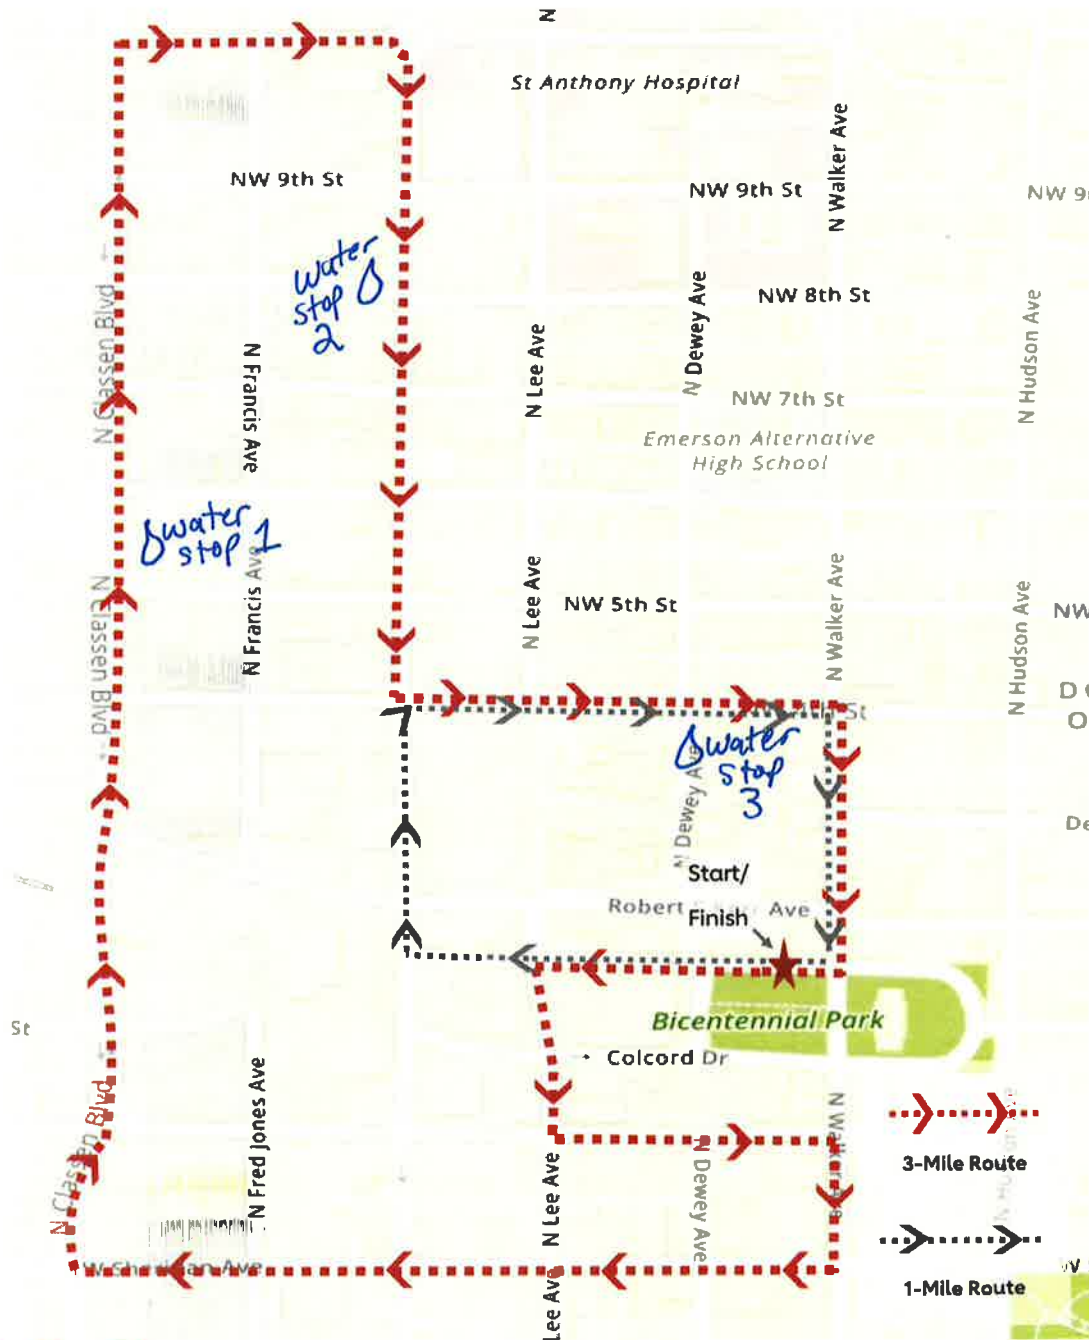

2022 Central OK Heart and Stroke Walk Site Plan

 = Type 3 Barricades

American Heart Association.
Heart Walk.

2022

OKC HEART WALK ROUTE MAP

STRONGER TOGETHER

Exhibit E

PARKING AND TRAFFIC PLAN

We will encourage walkers to use the below map to find parking downtown. We will also remind them that street parking is free on weekends downtown.

Google Maps parking
Downtown Parking

We will work closely with Lt Audrea George with OKC PD and Action Safety Supply to provide barricade placement and traffic control.