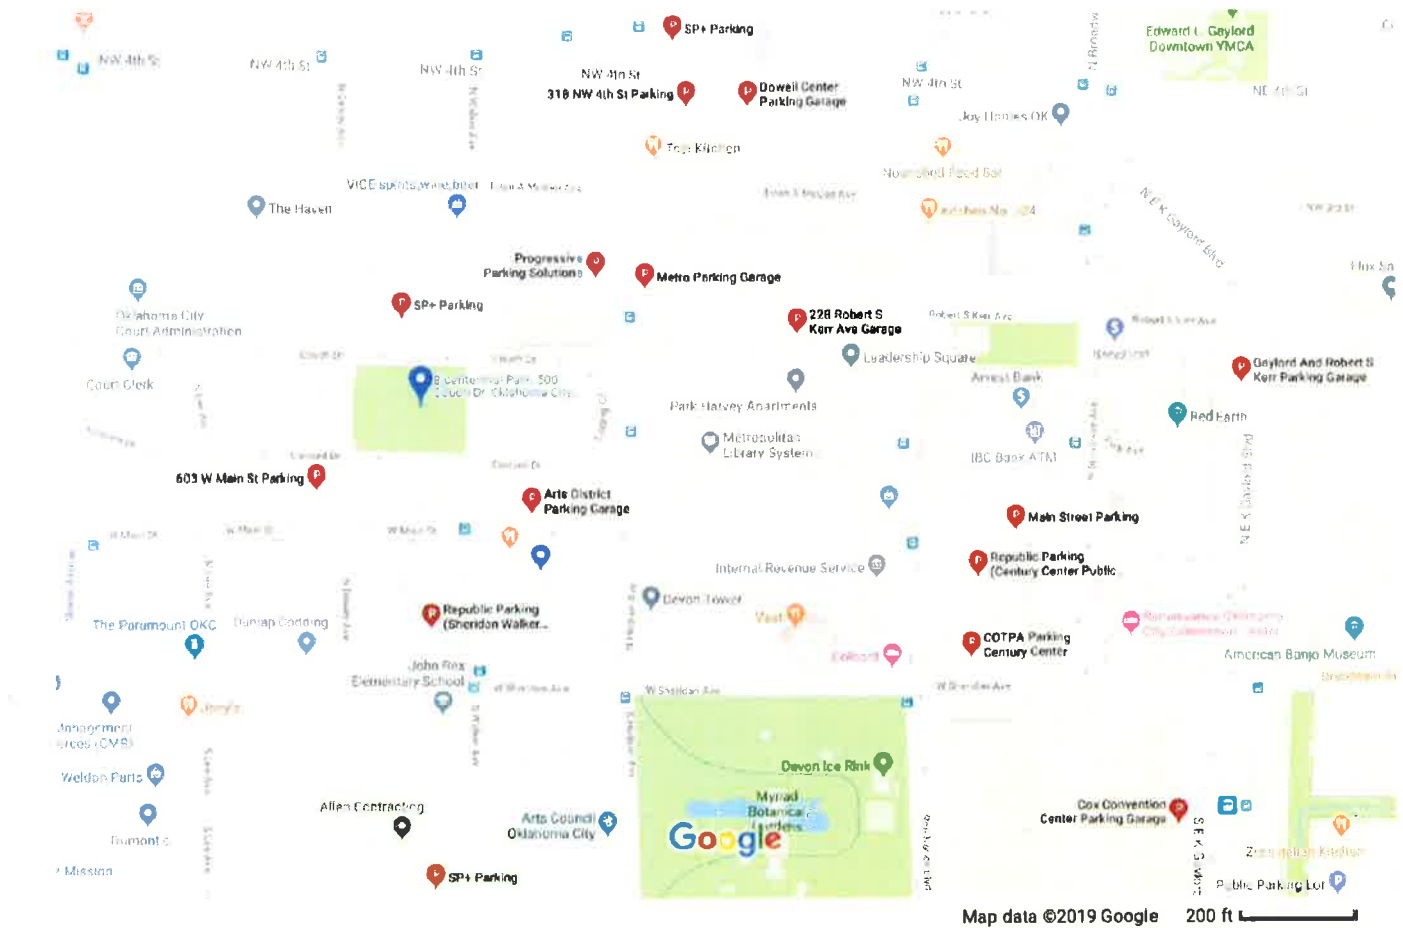

2022 Central OK Heart and Stroke Walk Site Plan

 = Type 3 Barricades

American Heart Association.
Heart Walk.

2022

OKC HEART WALK ROUTE MAP

STRONGER TOGETHER

Exhibit E

PARKING AND TRAFFIC PLAN

We will encourage walkers to use the below map to find parking downtown. We will also remind them that street parking is free on weekends downtown.

Google Maps parking
Downtown Parking

We will work closely with Lt Audrea George with OKC PD and Action Safety Supply to provide barricade placement and traffic control.