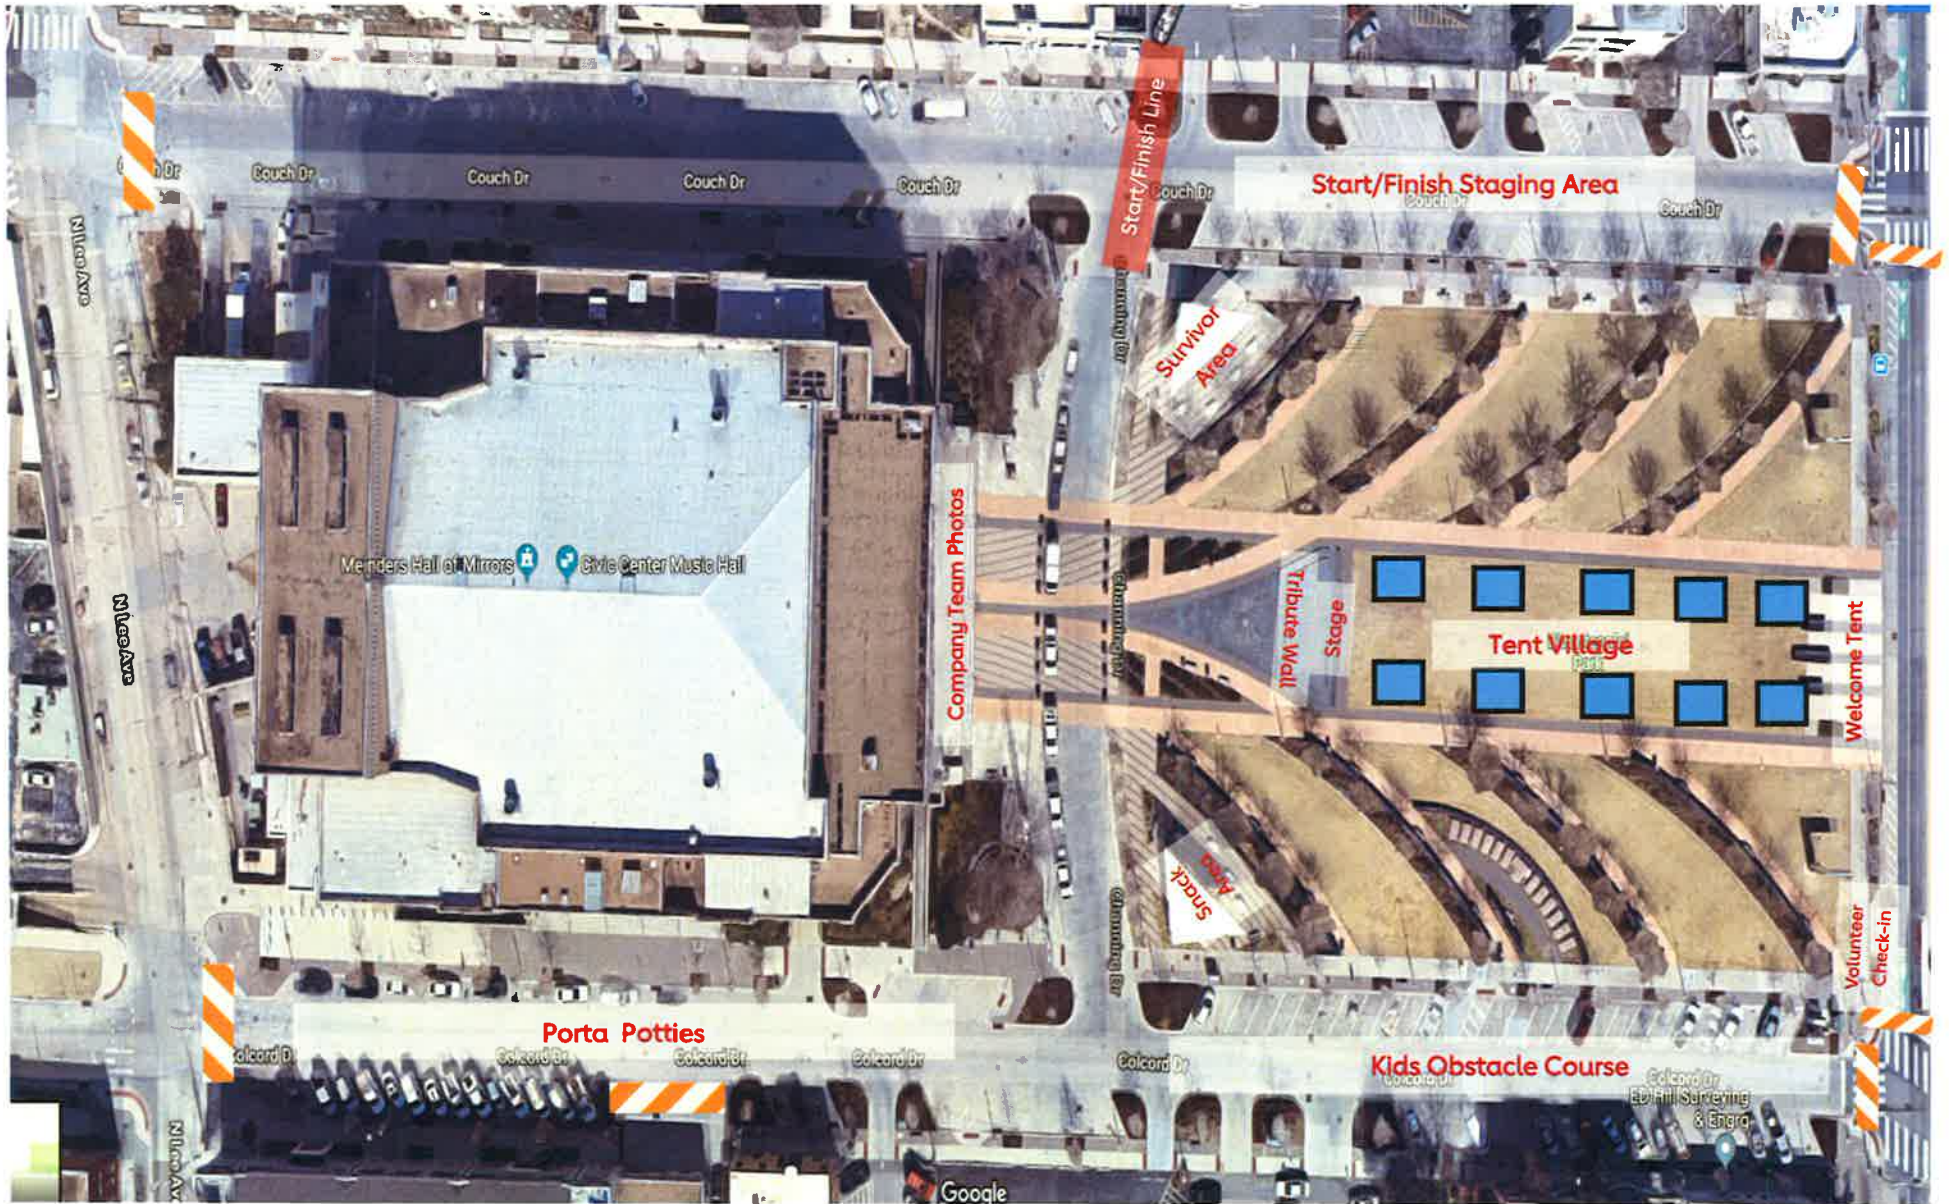

2022 Central OK Heart and Stroke Walk Site Plan

 = Type 3 Barricades

American Heart Association.
Heart Walk.

2022

OKC HEART WALK ROUTE MAP

STRONGER TOGETHER

Exhibit E

PARKING AND TRAFFIC PLAN

We will encourage walkers to use the below map to find parking downtown. We will also remind them that street parking is free on weekends downtown.

Google Maps parking
Downtown Parking

We will work closely with Lt Audrea George with OKC PD and Action Safety Supply to provide barricade placement and traffic control.