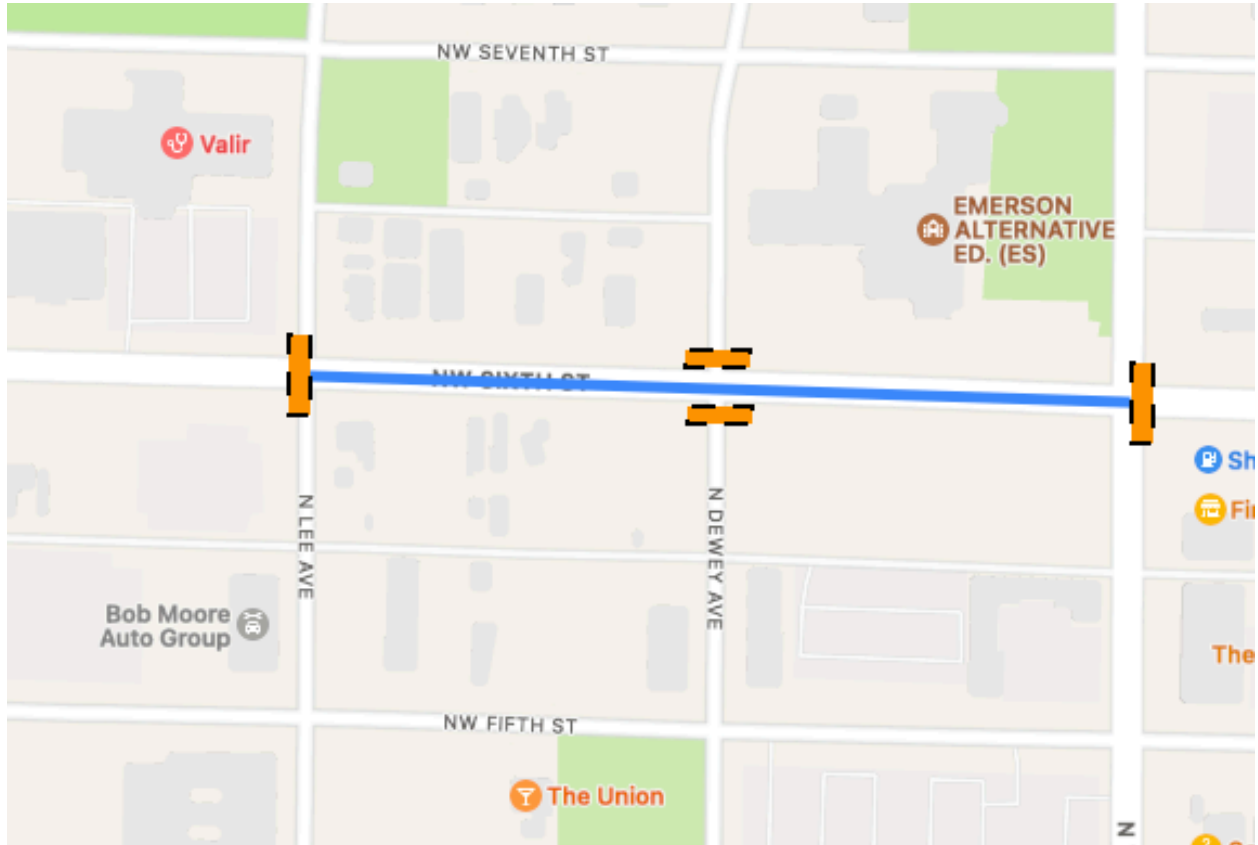

### Parade Route

Walker Avenue, from 6th Street to Okc Boulevard, traveling east to disband at S Robinson Ave

### Loading Zone

NW 6th Street, Lee Ave to Walker Ave, including 2 blocks of NW 6th Street. Streets will need to be closed starting at 5:00AM and will be reopened once all corrals have emptied onto parade route.

### Exit

Parade participants will exit going N on Harvey Ave or N on S Robinson Ave.

EXHIBIT B-1

2022 OKC Pride Festival - Parade Traffic Flow Map

# 2022 OKC Pride Festival - Parade Staging Map

The Pride Alliance Parade staging will take place along the two blocks of NW Sixth Street from N Lee Avenue to N Walker Avenue.