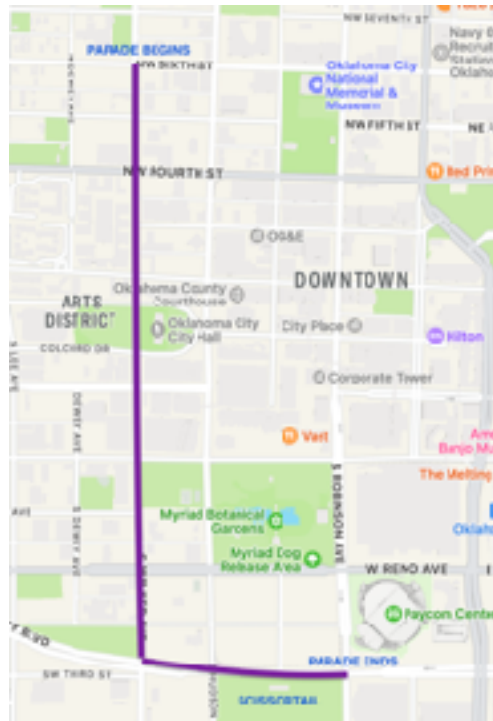

## 2022 OKC Pride Festival - Parade Route

### Parade Route

Walker Avenue, from 6th Street to Okc Boulevard, traveling east to disband at S Robinson Ave

### Loading Zone

NW 6th Street, Lee Ave to Walker Ave, including 2 blocks of NW 6th Street. Streets will need to be closed starting at 5:00AM and will be reopened once all corrals have emptied onto parade route.

# 2022 OKC Pride Festival - Parade Staging Map

The Pride Alliance Parade staging will take place along the two blocks of NW Sixth Street from N Lee Avenue to N Walker Avenue.