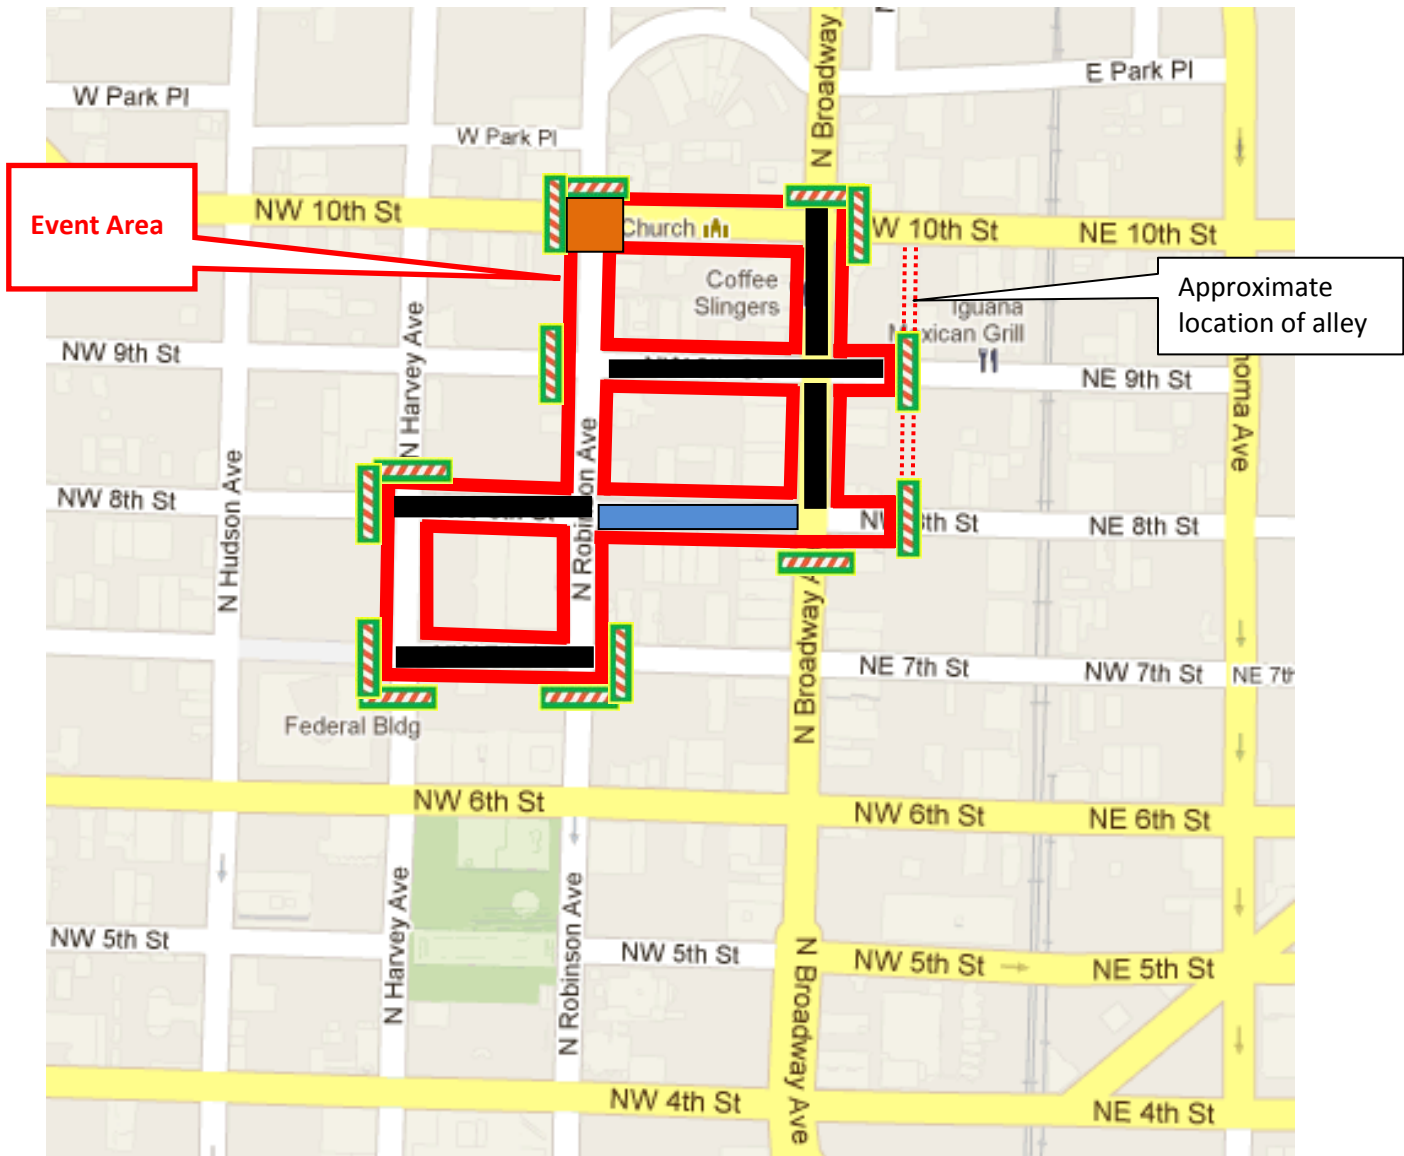

“Exhibit A”

Event Site Plan

Event Site Legend

Road Closure Points – Type III Barricades
(Locations generally as illustrated)

Event Roadway and Lane Closure Limits

Vendor Booth Areas

Kid/Family Attractions

Music Stage / Entertainment