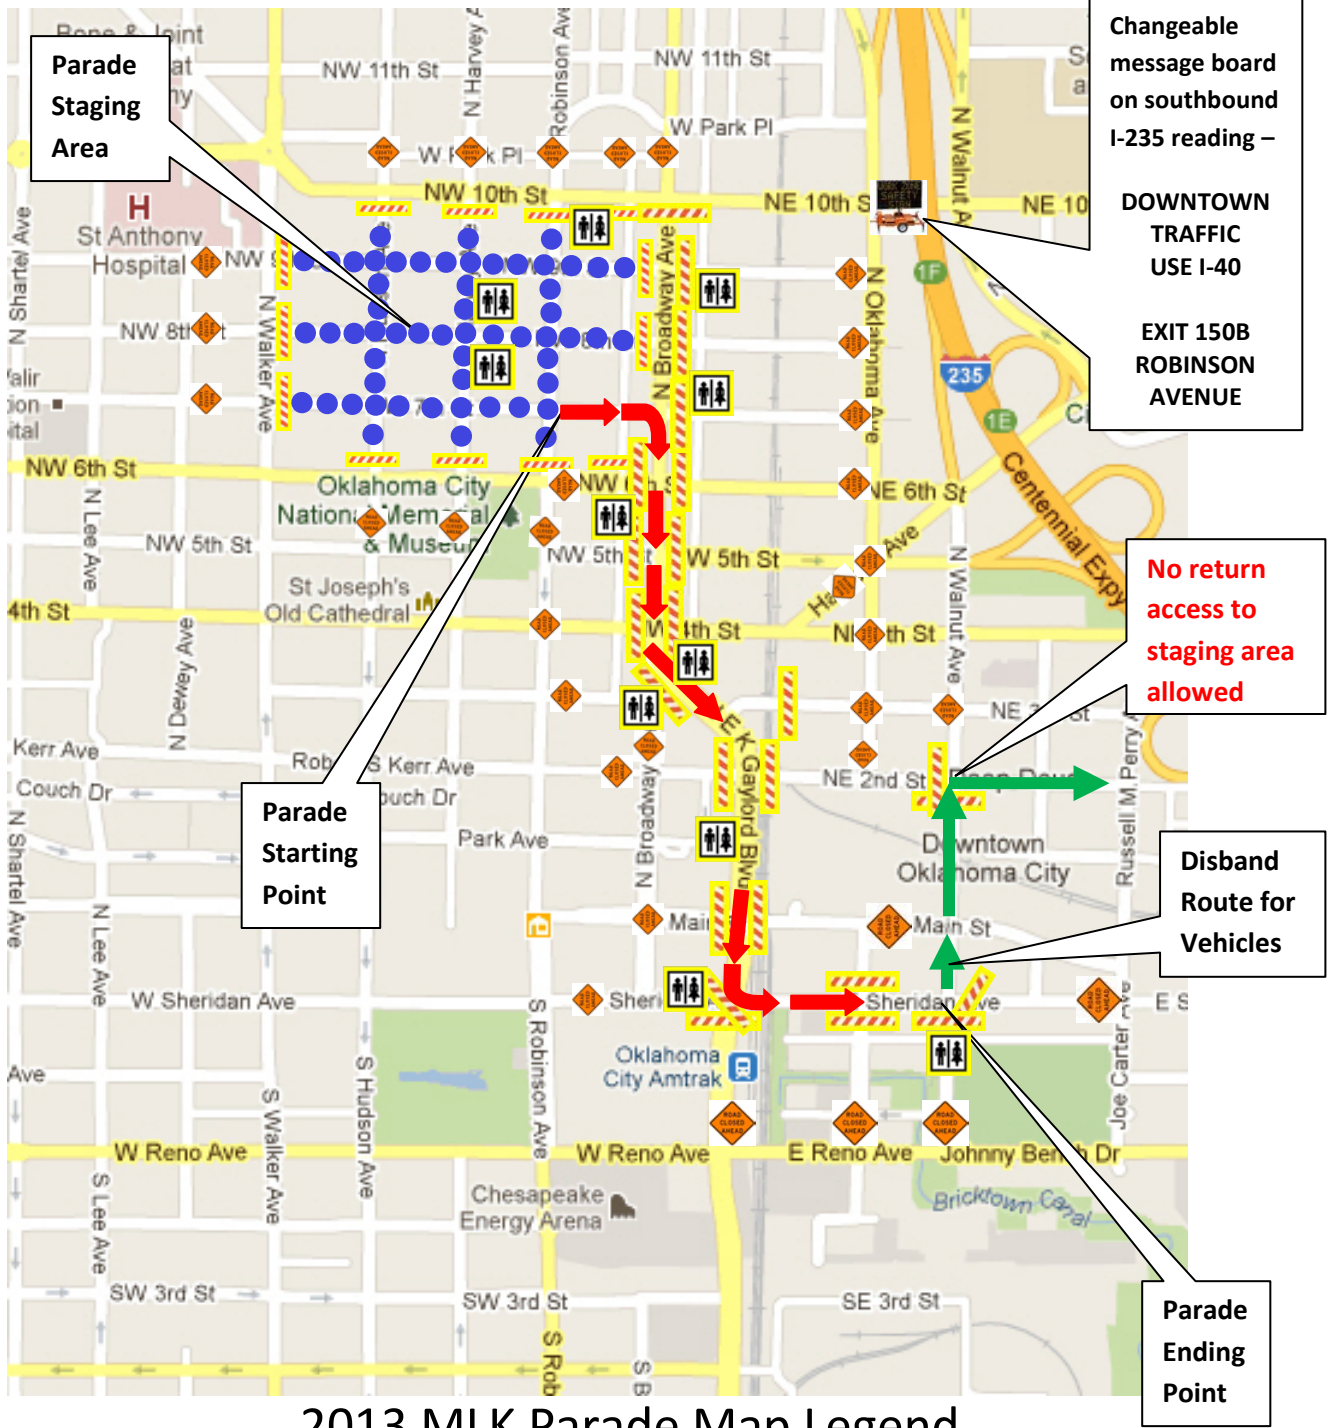

“Exhibits A & B”

2013 MLK Parade Event Site Map and Event Traffic Control Plan

2013 MLK Parade Map Legend

-  Road Closure Location – Type III Barricades bearing “ROAD CLOSED” signs
-  Advance Road Closure Warning Signs on Type III Barricades
-  Streets Closed for Parade Staging Area
-  Parade Route
-  Parade Disband Route for Vehicles

“Exhibit A” INSET

Traffic Control Plan

“Exhibit C”

2013 MLK Parade Waste Management Plan

2013 MLK Parade Map Legend

-  Road Closure Location – Type III Barricades bearing “ROAD CLOSED” signs
-  Advance Road Closure Warning Signs on Type III Barricades
-  Streets Closed for Parade Staging Area
-  Parade Route
-  Parade Disband Route for Vehicles