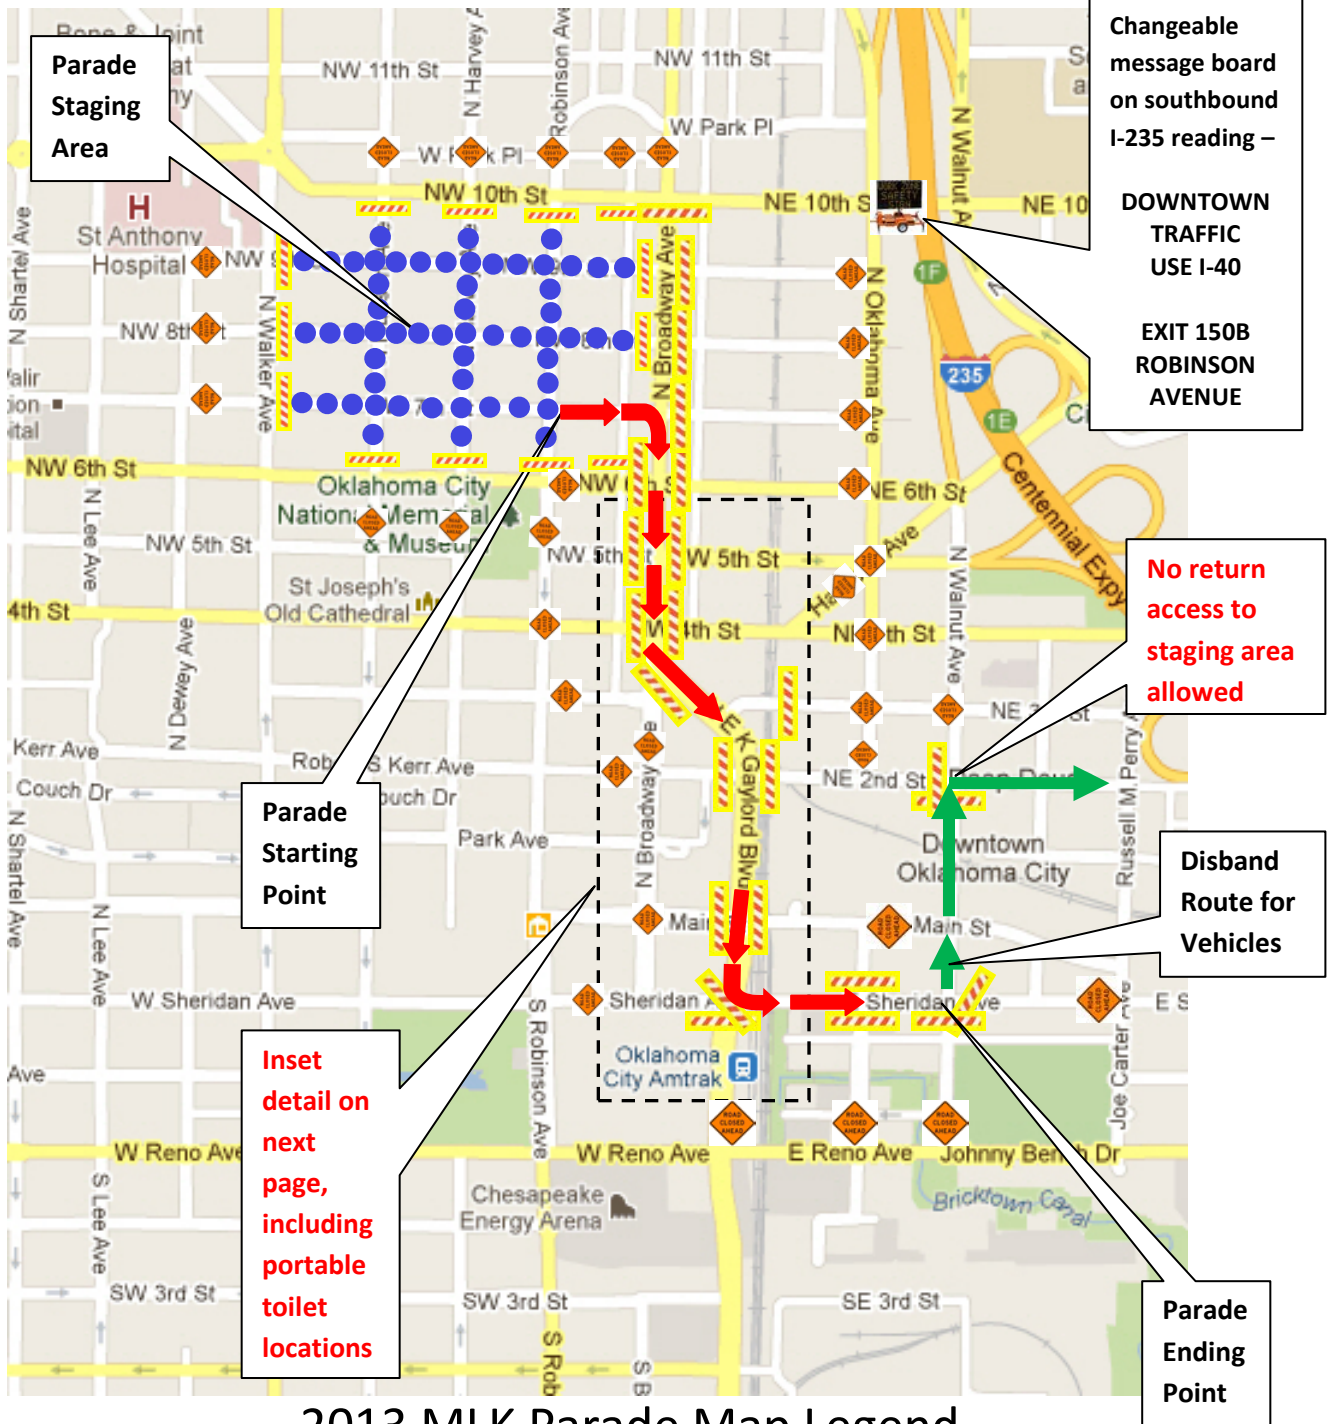

“Exhibits A & B”

2013 MLK Parade Event Site Map and Event Traffic Control Plan

2013 MLK Parade Map Legend

-  Road Closure Location – Type III Barricades bearing “ROAD CLOSED” signs
-  Advance Road Closure Warning Signs on Type III Barricades
-  Streets Closed for Parade Staging Area
-  Parade Route
-  Parade Disband Route for Vehicles

“Exhibit A” INSET

Traffic Control Plan

“Exhibit C”

2013 MLK Parade Waste Management Plan

2013 MLK Parade Map Legend

-  Road Closure Location – Type III Barricades bearing “ROAD CLOSED” signs
-  Advance Road Closure Warning Signs on Type III Barricades
-  Streets Closed for Parade Staging Area
-  Parade Route
-  Parade Disband Route for Vehicles