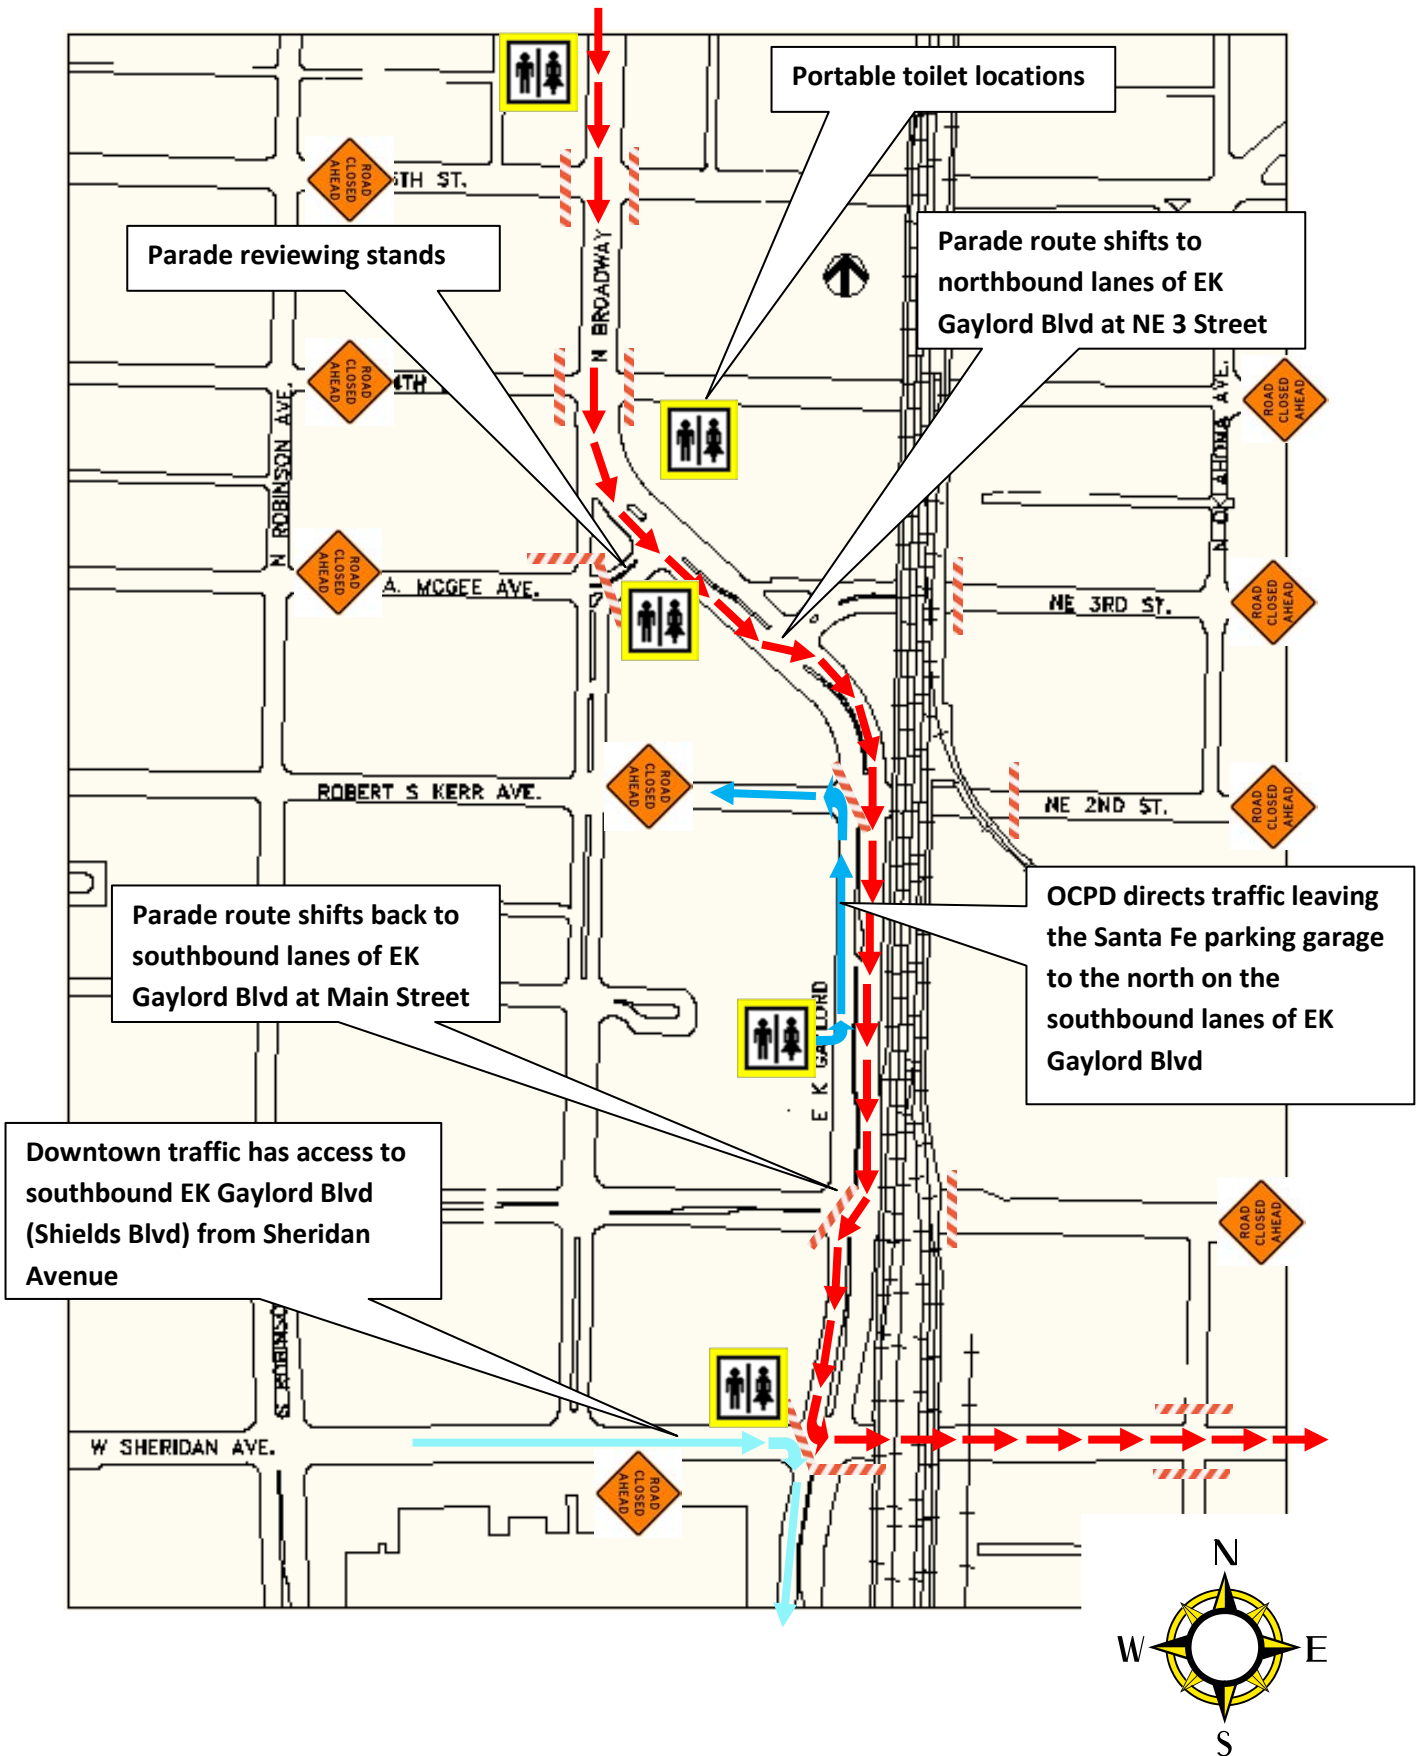

“Exhibits A & B”

2013 MLK Parade Event Site Map and Event Traffic Control Plan

2013 MLK Parade Map Legend

-  Road Closure Location – Type III Barricades bearing “ROAD CLOSED” signs
-  Advance Road Closure Warning Signs on Type III Barricades
-  Streets Closed for Parade Staging Area
-  Parade Route
-  Parade Disband Route for Vehicles

“Exhibit A” INSET

Traffic Control Plan

“Exhibit C”

2013 MLK Parade Waste Management Plan

2013 MLK Parade Map Legend

-  Road Closure Location – Type III Barricades bearing “ROAD CLOSED” signs
-  Advance Road Closure Warning Signs on Type III Barricades
-  Streets Closed for Parade Staging Area
-  Parade Route
-  Parade Disband Route for Vehicles