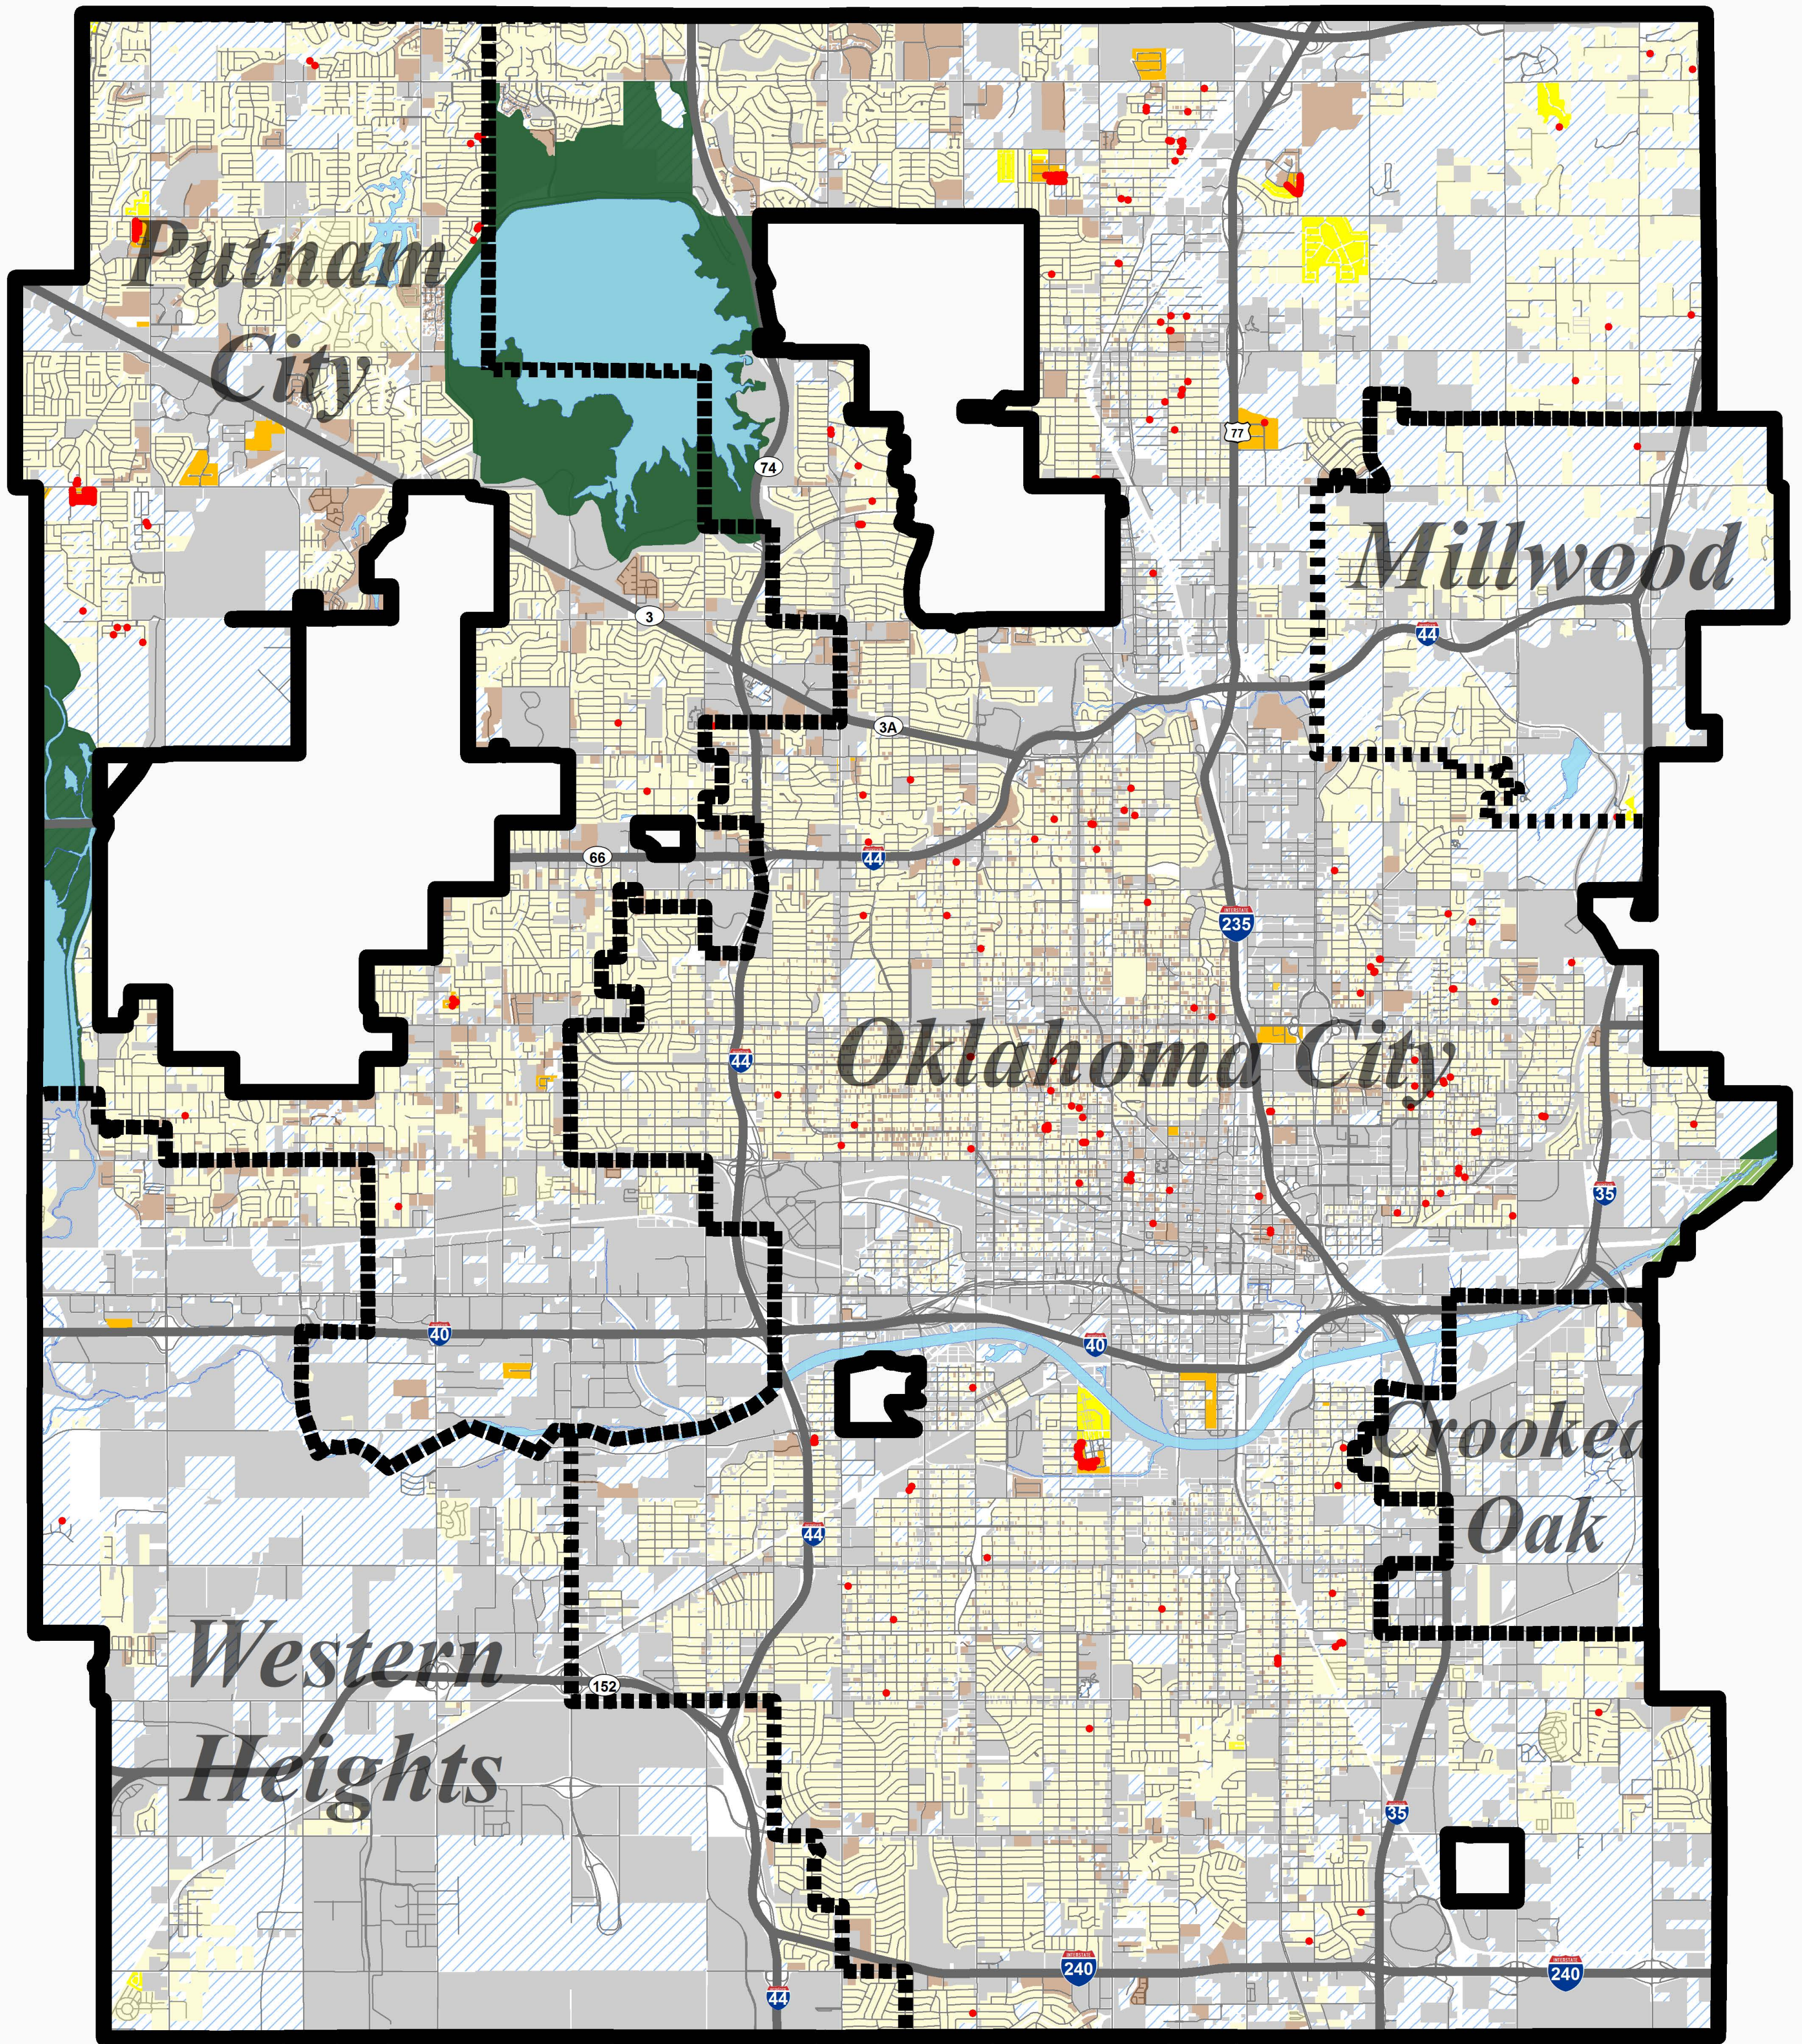

Central Oklahoma City

- | | | | |
|--|--|--|--|
|  Existing Single-Family |  Existing Non-Residential |  Preliminary Plat |  Agricultural Preserve |
|  Existing Multi-Family |  Undeveloped |  Final Plat |  Open Space |
| | | |  New Residential Construction** |

**Represented from 5/30/2021 to 5/30/2022

N