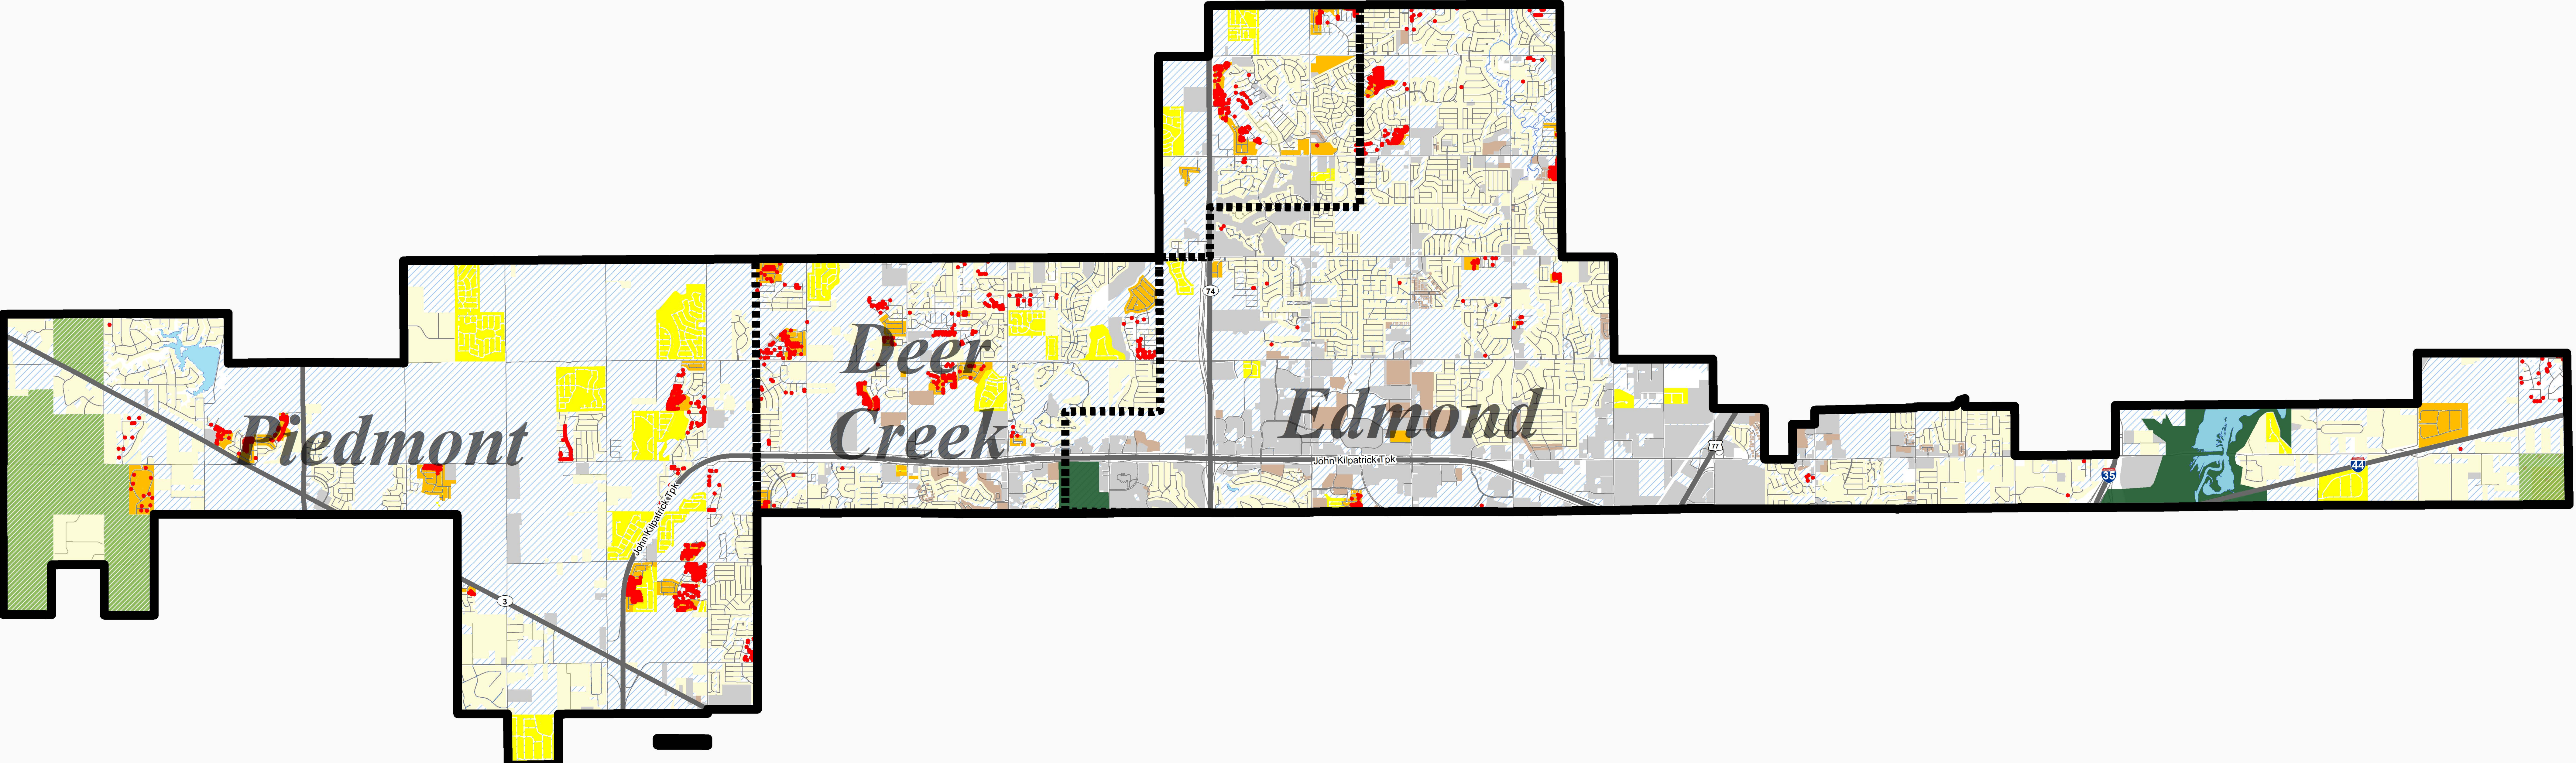

North Central Oklahoma City

- Existing Single-Family
- Existing Non-Residential
- Preliminary Plat
- Agricultural Preserve
- New Residential Construction**
- Existing Multi-Family
- Undeveloped
- Final Plat
- Open Space

**Represented from 5/31/2021 to 5/30/2022