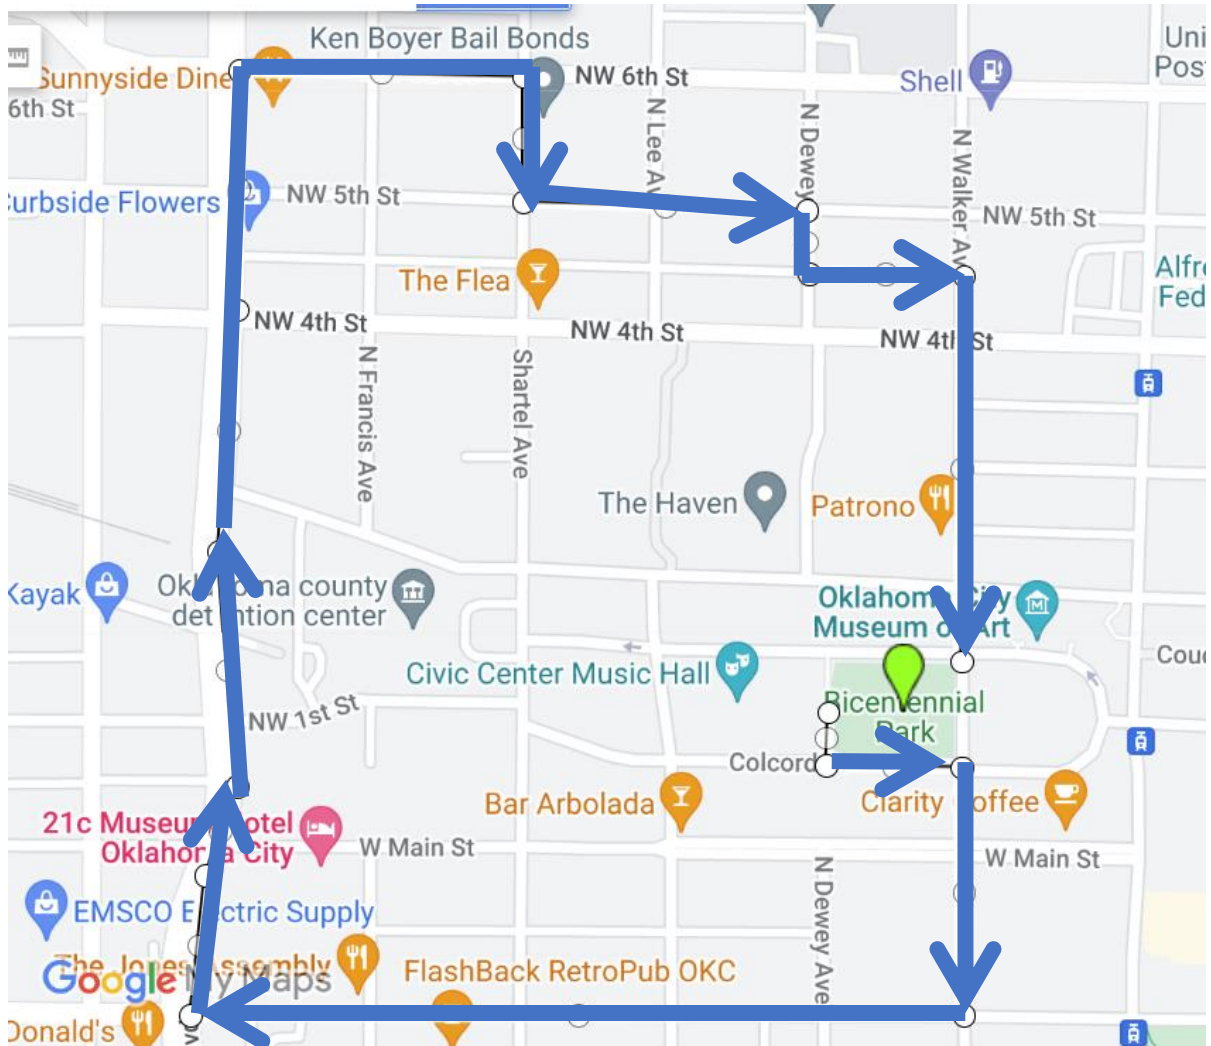

2022 OKC MORE THAN PINK WALK SITE MAP

STATEWIDE PRESENTING SPONSOR

2022 COURSE MAP

Start: Bicentennial Park, Oklahoma City

Colcord to Walker

Walker To Sheridan Avenue

Sheridan Avenue to Classen

North on Classen to 6th Street

6th Street to Shartel

Shartel to 5th Street

5th Street to Dewey

Dewey to 4th Street

4th Street to Walker