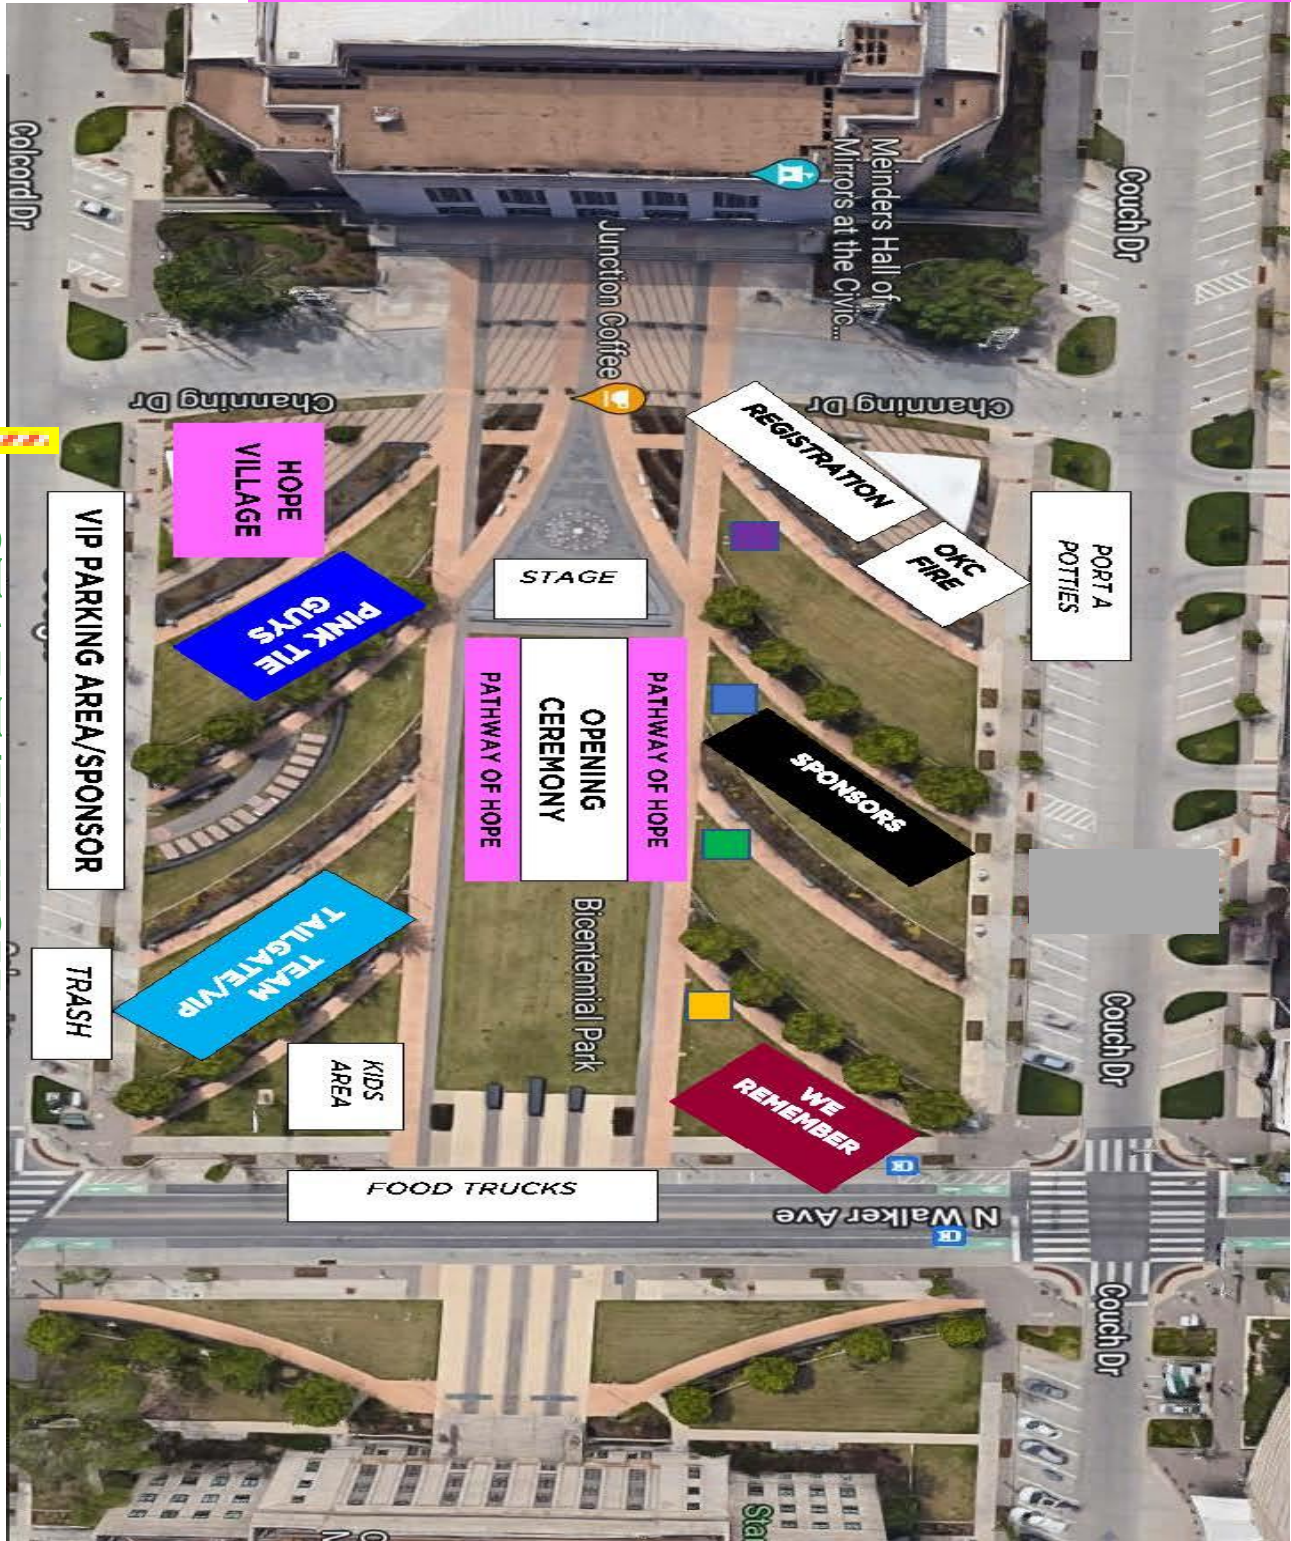

2022 OKC MORE THAN PINK WALK SITE MAP

STATEWIDE PRESENTING SPONSOR

2022 COURSE MAP

Start: Bicentennial Park, Oklahoma City

Colcord to Walker

Walker To Sheridan Avenue

Sheridan Avenue to Classen

North on Classen to 6th Street

6th Street to Shartel

Shartel to 5th Street

5th Street to Dewey

Dewey to 4th Street

4th Street to Walker