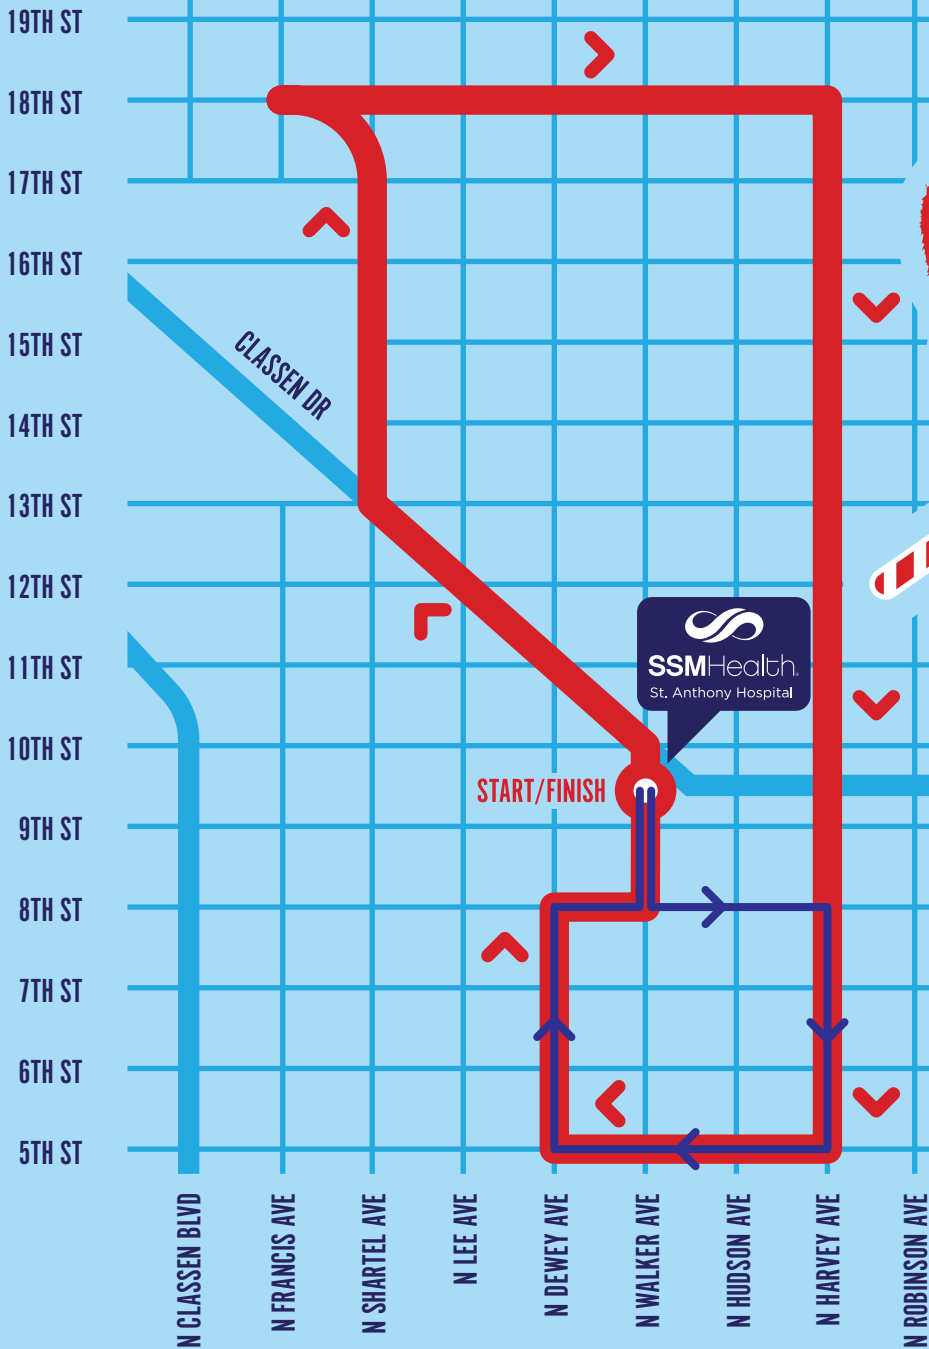

SAINTS SANTA RUN 2022

Exhibit A-2 & B-1

5K RUN
1 MILE FUN RUN

#SAINTSSANTARUN