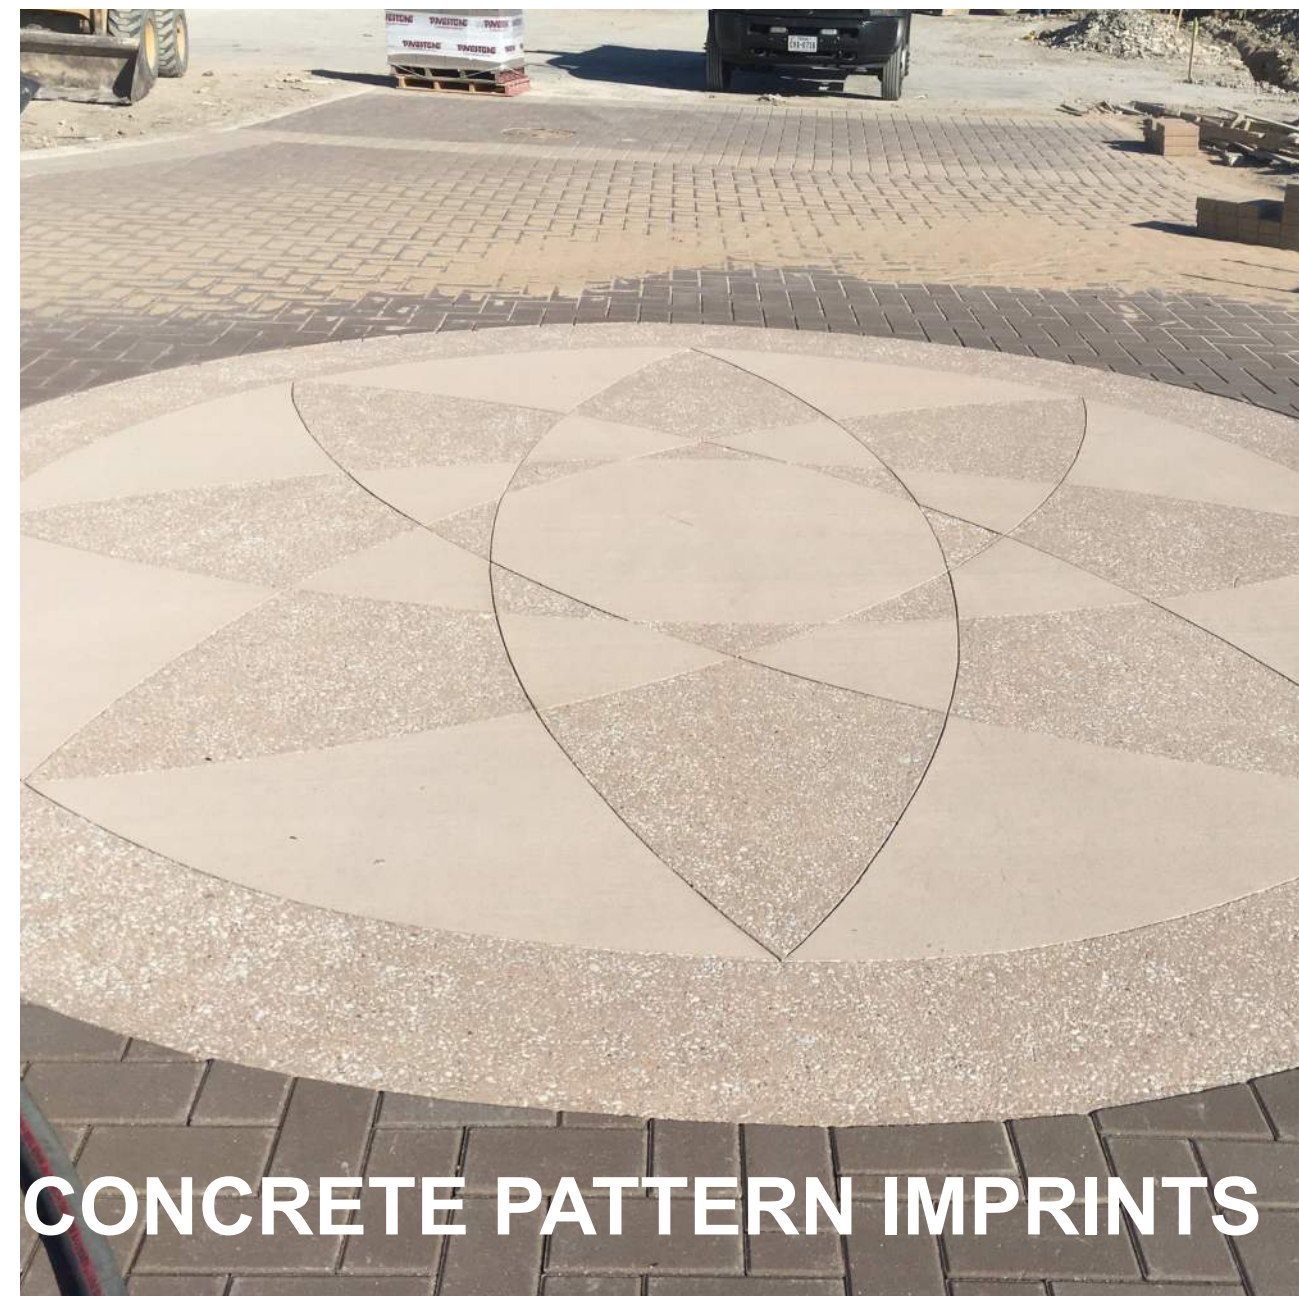

FABRIC SHADE RIBBONS

CONCRETE PLANTER POTS

DONOR PAVERS

MISSION REVIVAL SHADE STRUCTURE WITH TABLES /SEATING

FABRIC SHADE RIBBONS AND STRING LIGHTS

CONCRETE PATTERN IMPRINTS

ORNAMENTAL GRASSES

NATIVE PLANTINGS

PATTERN INSPIRATION

PATTERN INSPIRATION

PAVING PATTERN /FEATURES AT PLAZA ENTRANCE

MOSAIC TILE ART

DECEMBER 1, 2022
OKLAHOMA CITY, OKLAHOMA