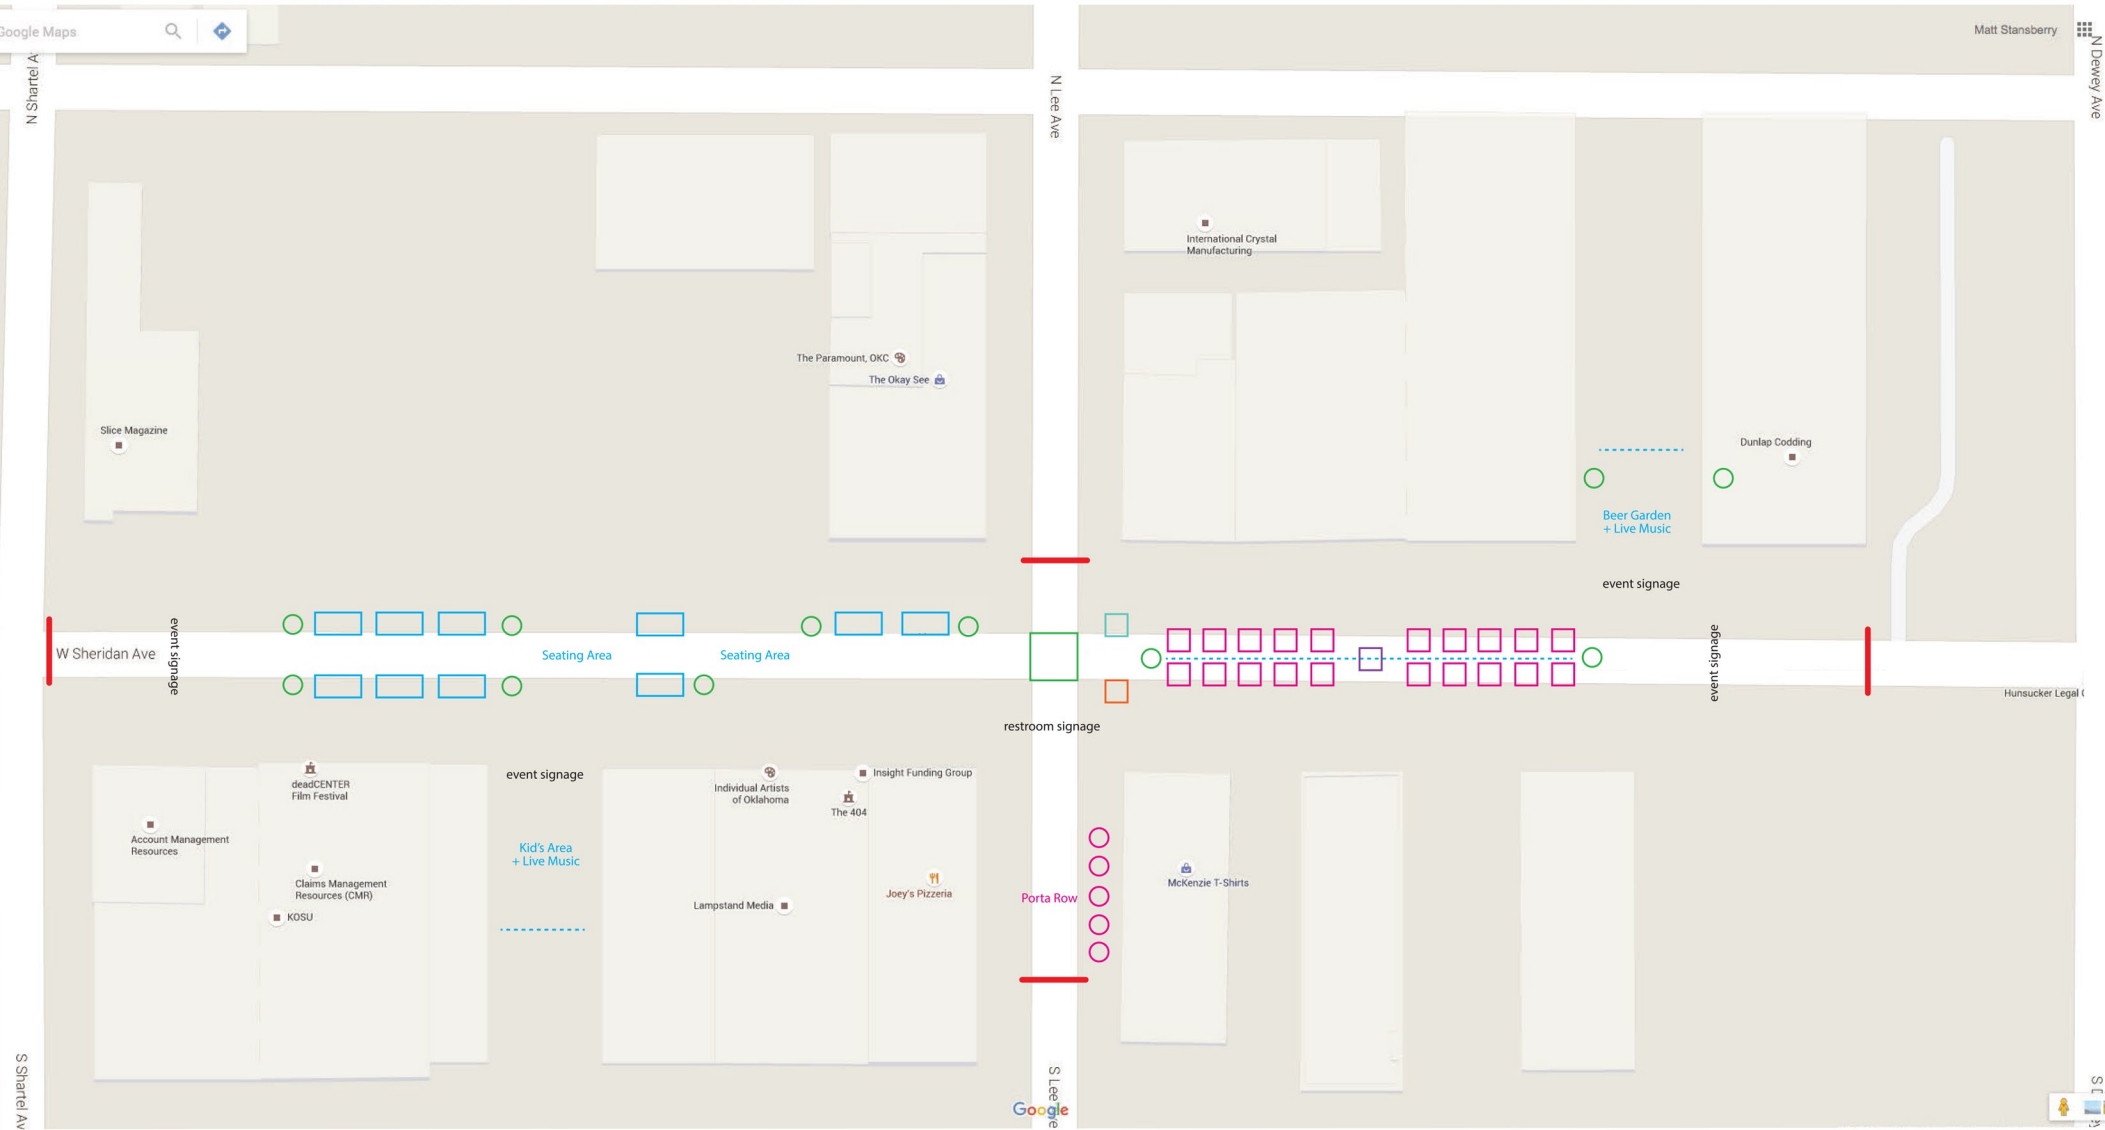

EXCHANGE ON FILM ROW / LOGISTICAL MAP

- Portas
- ⋯ Electrical Power
- Waste
- | Barricade
- Chess Team
- Market Vendor
- Food Truck
- Monthly Inspired Idea Area (i.e. Souppancake)
- Exchange + Film Row Merchandise (McKenzie is official vendor)
- Rex School Involvement

Exhibit B

Google Maps

Google Maps