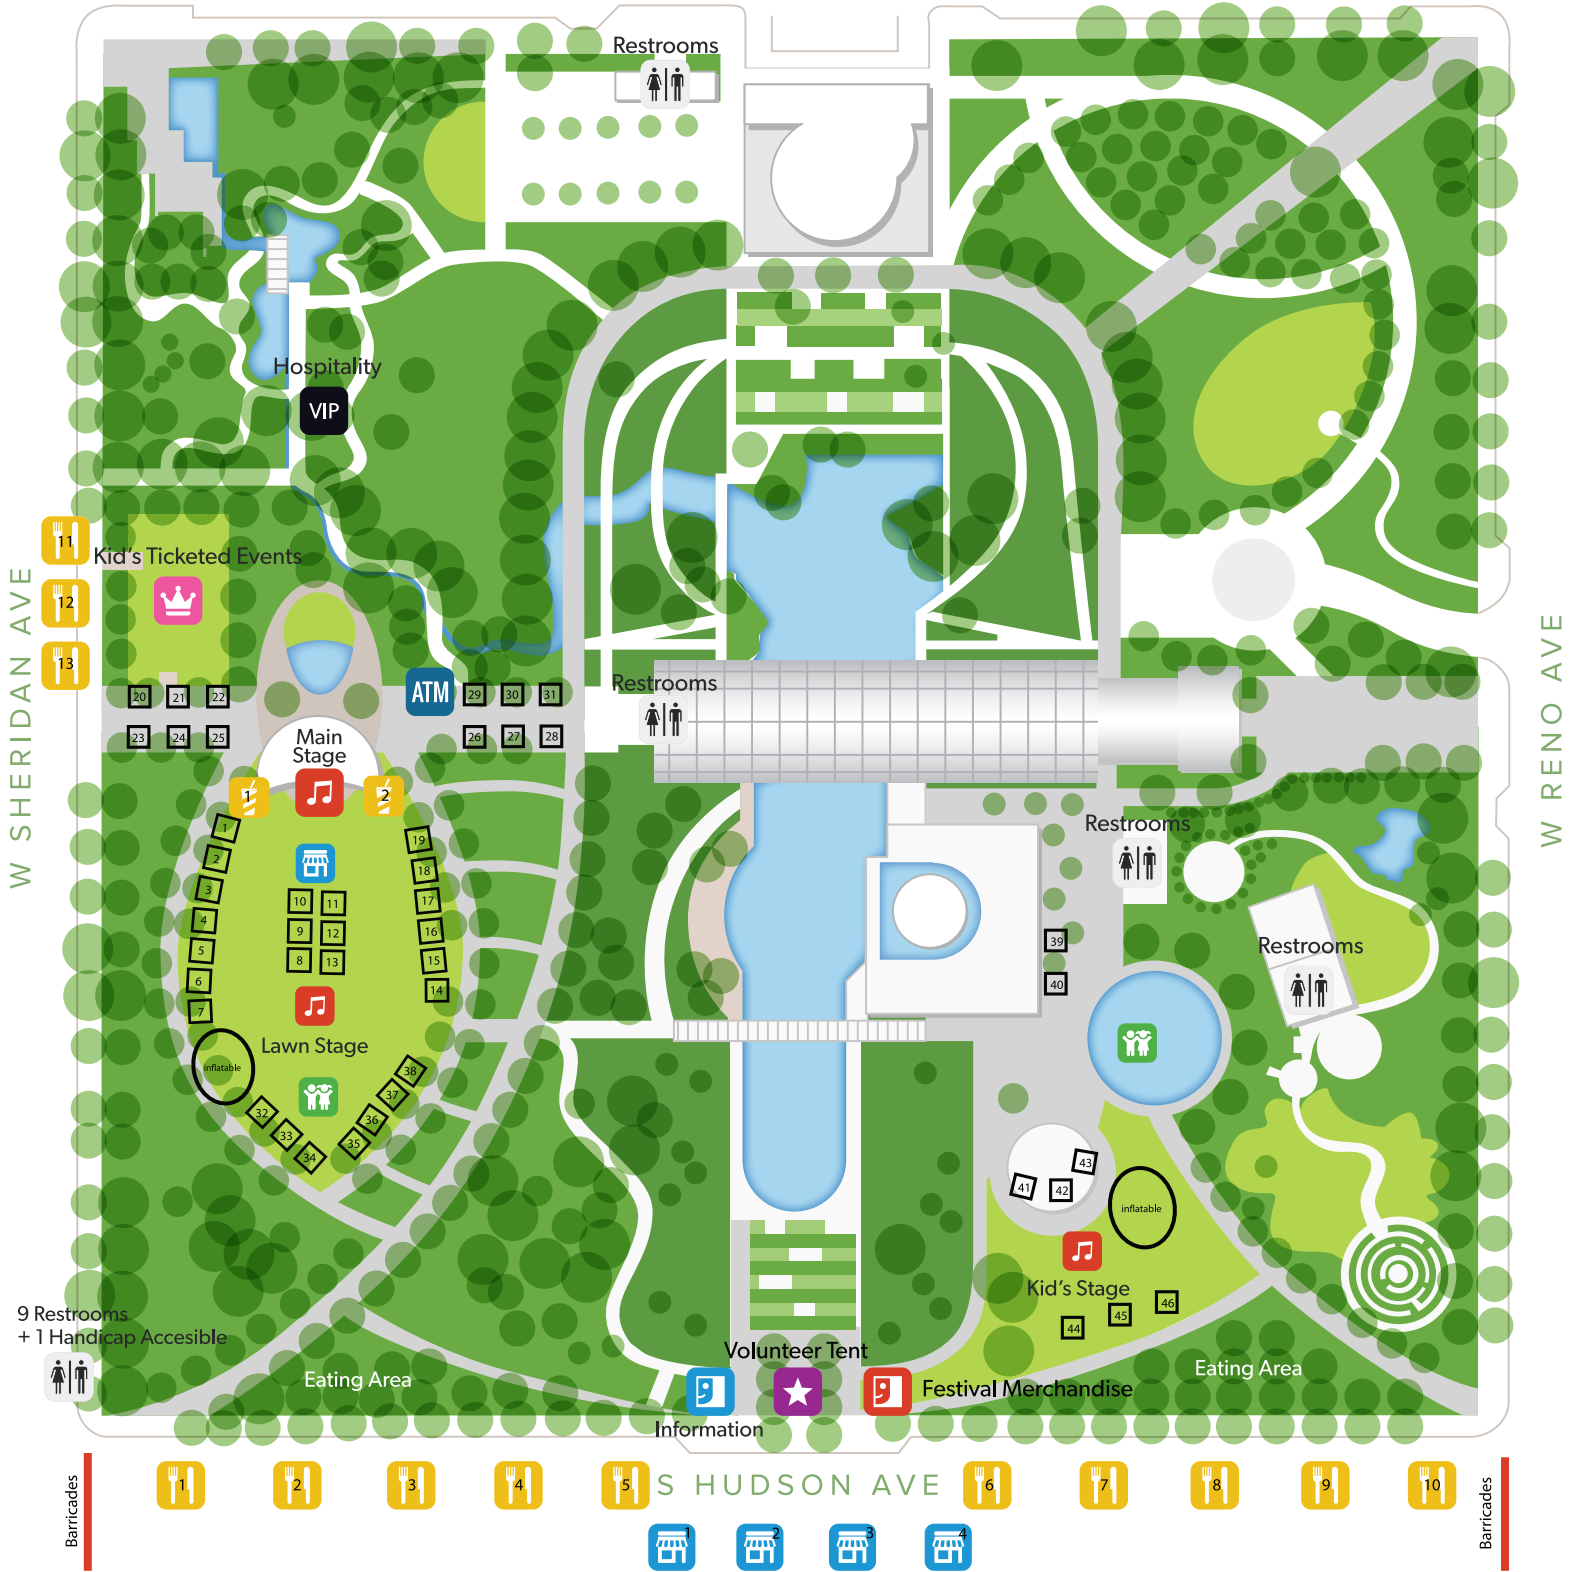

Exhibit A

RON NORICK BLVD. FORMERLY S ROBINSON

W SHERIDAN AVE

W RENO AVE

S HUDSON AVE

9 Restrooms  
+ 1 Handicap Accessible

Information

Volunteer Tent

Festival Merchandise

Eating Area

Eating Area

Kid's Stage

Lawn Stage

Main Stage

Kid's Ticketed Events

Hospitality

13

Barricades

Barricades

# TRAFFIC PLAN FESTIVAL MAP