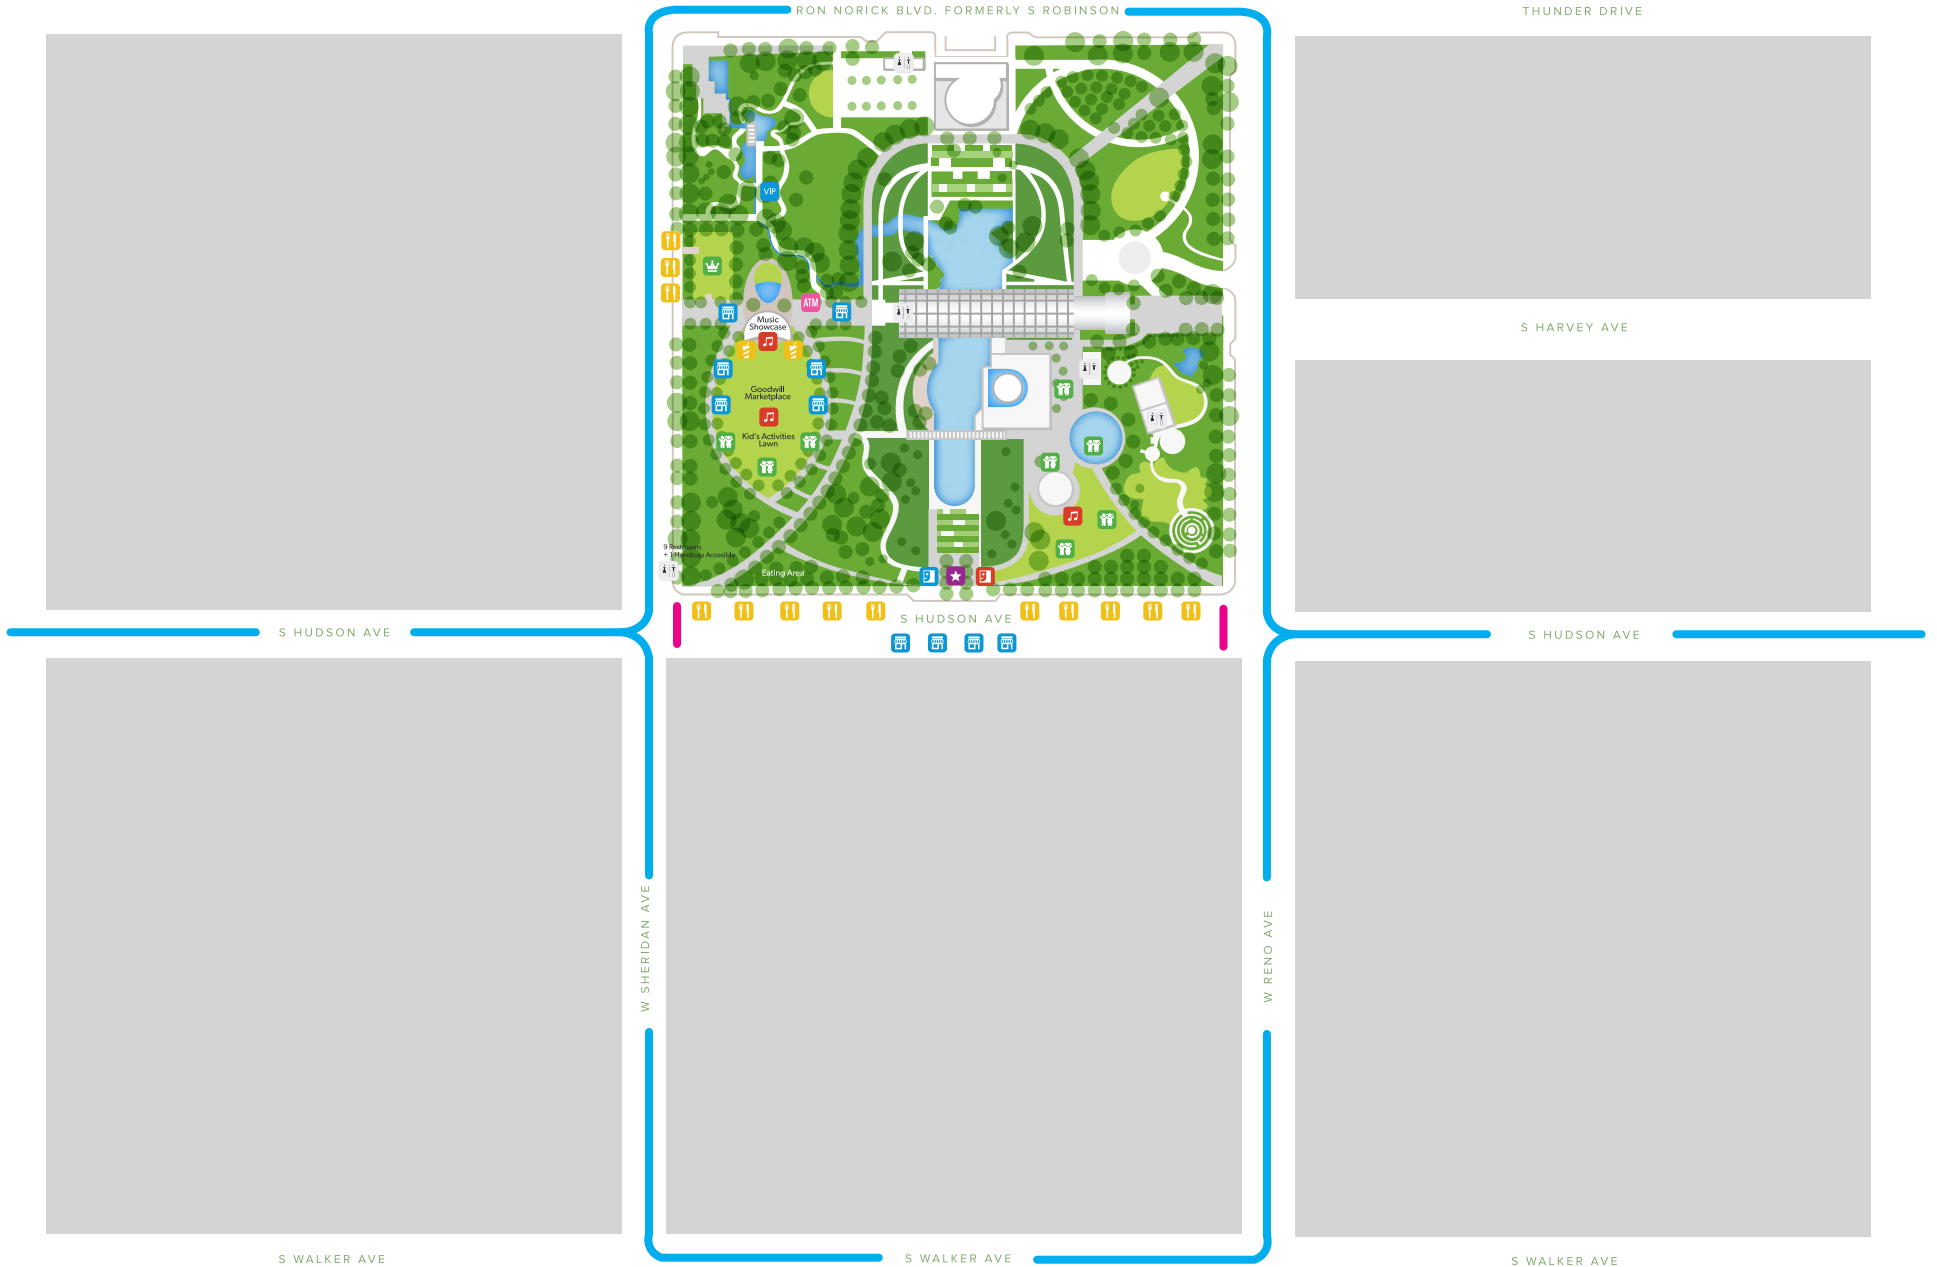

Exhibit A

RON NORICK BLVD. FORMERLY S ROBINSON

W SHERIDAN AVE

W RENO AVE

S HUDSON AVE

9 Restrooms  
+ 1 Handicap Accessible

Information

Volunteer Tent

Festival Merchandise

Eating Area

Eating Area

Kid's Stage

Lawn Stage

Main Stage

Kid's Ticketed Events

Hospitality

# TRAFFIC PLAN FESTIVAL MAP

## Exhibit B-1

-  Traffic Flow
-  Barricades

Exhibit B-2