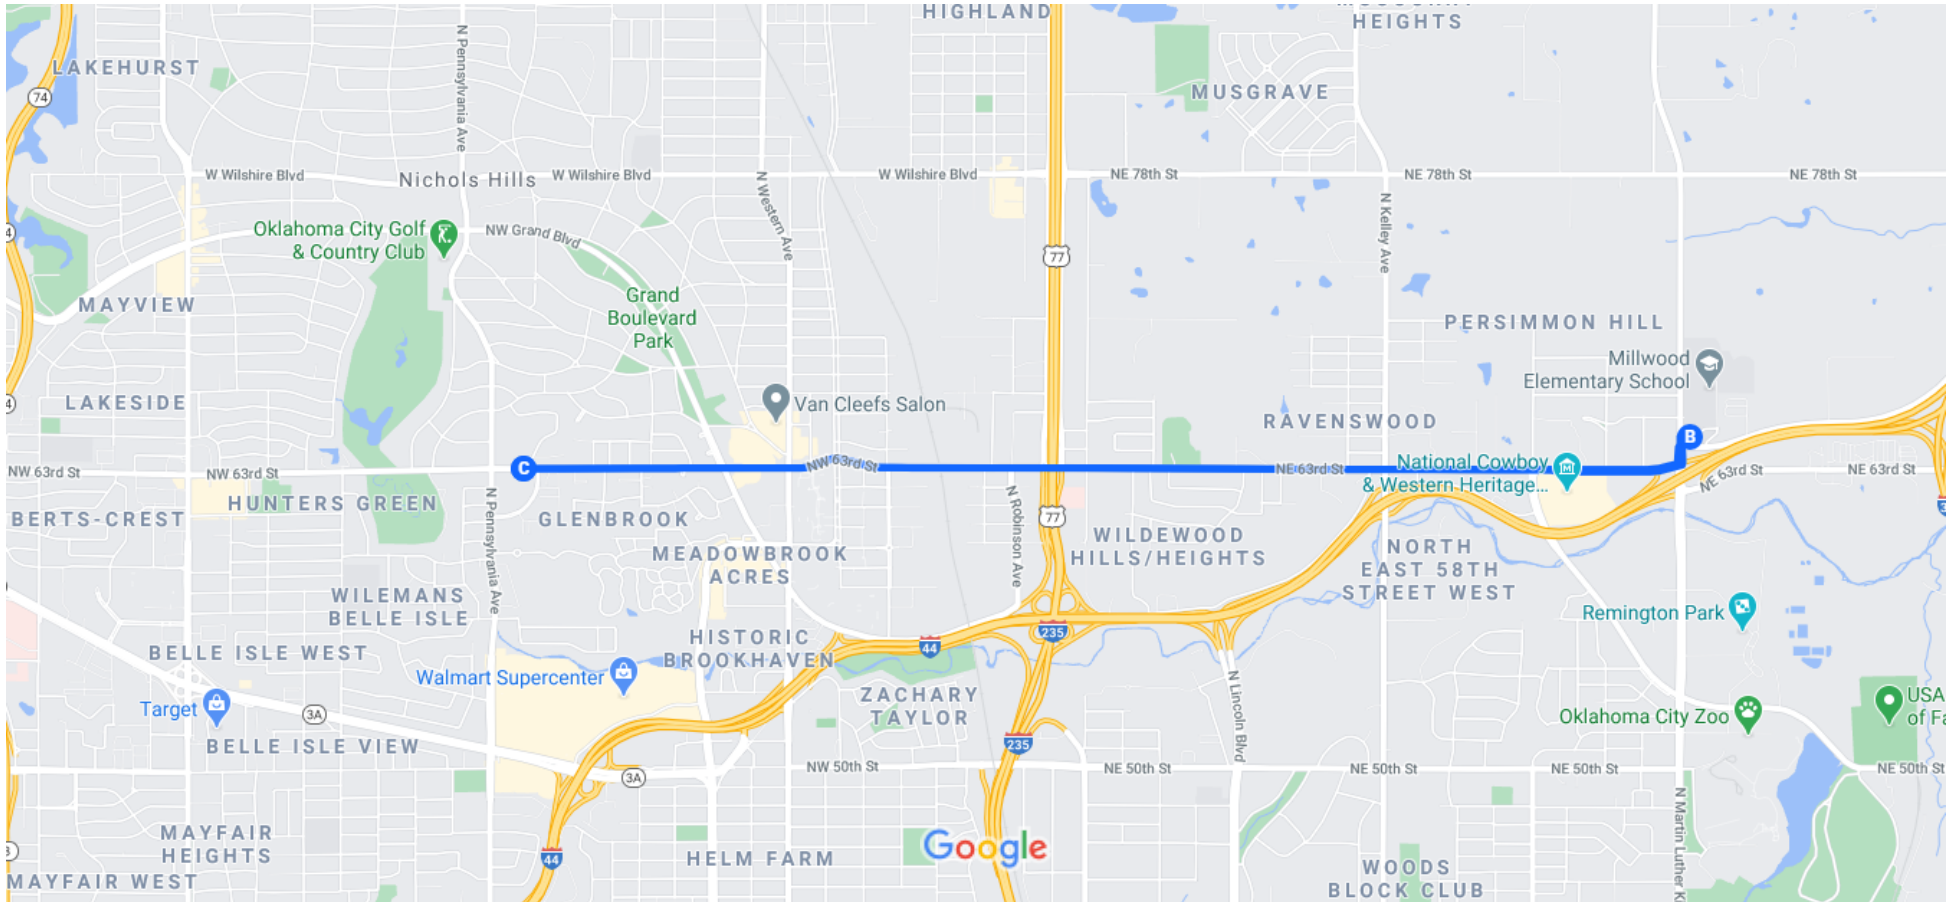

EXHIBITS A-2 & B-1

Google Maps Redbud 10 Mile Cycling

Map data ©2020 Google 2000 ft

EXHIBITS A-3 & B-2

30 Mile Cycling

Details **Cuesheet**

Cue Sheet

- Turn slight right onto Northeast 63rd Street 3.6 mi
- Turn left onto North Martin Luther King Avenue 3.9 mi
- Turn right onto East Britton Road 5.9 mi
- Turn left onto N Sooner Rd 8.8 mi
- Turn right onto NE 108th St/E Hefner Rd 9.9 mi
- Turn right onto N Westminster Rd 14.9 mi
- Turn right onto E Britton Rd 15.9 mi
- Turn left onto N Eastern Ave 23.9 mi
- Turn right onto NE 63rd St 25.9 mi
- Turn left onto Waterford Blvd 29.7 mi

Print

Google 29.7 mi +1244 ft / -1245 ft

EXHIBITS A-4 & B-3

Google Maps Redbud 50 Mile Cycling

Map data ©2020 2 mi

Redbud Classic 2023 10K (NH Start)

EXHIBIT A-5

ROUTE INFORMATION

ROUTE LENGTH	10.158 km
ASCENT	68 m
DESCENT	69 m
HILLS	↑ 35.7% ↓ 37.5% → 26.8%
TERRAIN	Road A
START	LAT: 35.538857, LNG: -97.532853

NOTES

Redbud Classic 2023 10K (NH Start)

EXHIBITS A-6 & B-4