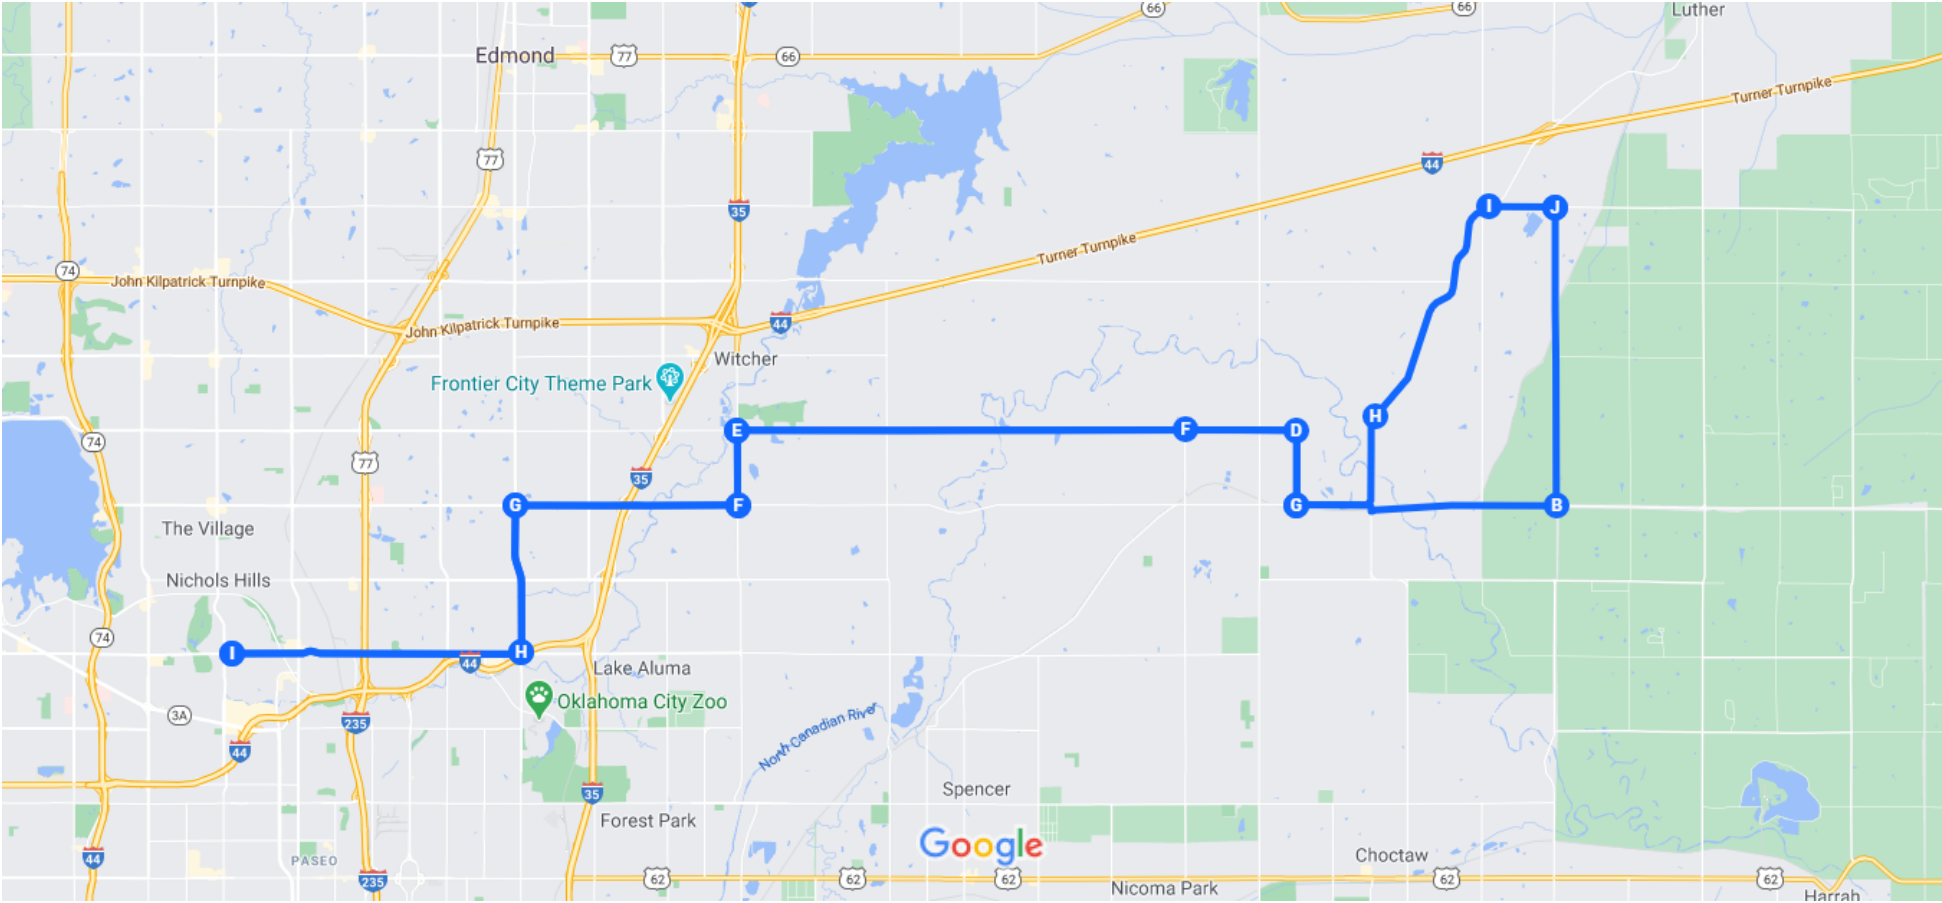

EXHIBITS A-2 & B-1

Google Maps Redbud 10 Mile Cycling

Map data ©2020 Google 2000 ft

EXHIBITS A-3 & B-2

30 Mile Cycling

Details **Cuesheet**

Cue Sheet

- Turn slight right onto Northeast 63rd Street 3.6 mi
- Turn left onto North Martin Luther King Avenue 3.9 mi
- Turn right onto East Britton Road 5.9 mi
- Turn left onto N Sooner Rd 8.8 mi
- Turn right onto NE 108th St/E Hefner Rd 9.9 mi
- Turn right onto N Westminster Rd 14.9 mi
- Turn right onto E Britton Rd 15.9 mi
- Turn left onto N Eastern Ave 23.9 mi
- Turn right onto NE 63rd St 25.9 mi
- Turn left onto Waterford Blvd 29.7 mi

Print

Google 29.7 mi +1244 ft / -1245 ft

EXHIBITS A-4 & B-3

Google Maps Redbud 50 Mile Cycling

Map data ©2020 2 mi

Redbud Classic 2023 10K (NH Start)

EXHIBIT A-5

ROUTE INFORMATION

ROUTE LENGTH	10.158 km
ASCENT	68 m
DESCENT	69 m
HILLS	↑ 35.7% ↓ 37.5% → 26.8%
TERRAIN	Road A
START	LAT: 35.538857, LNG: -97.532853

NOTES

Redbud Classic 2023 10K (NH Start)

EXHIBITS A-6 & B-4