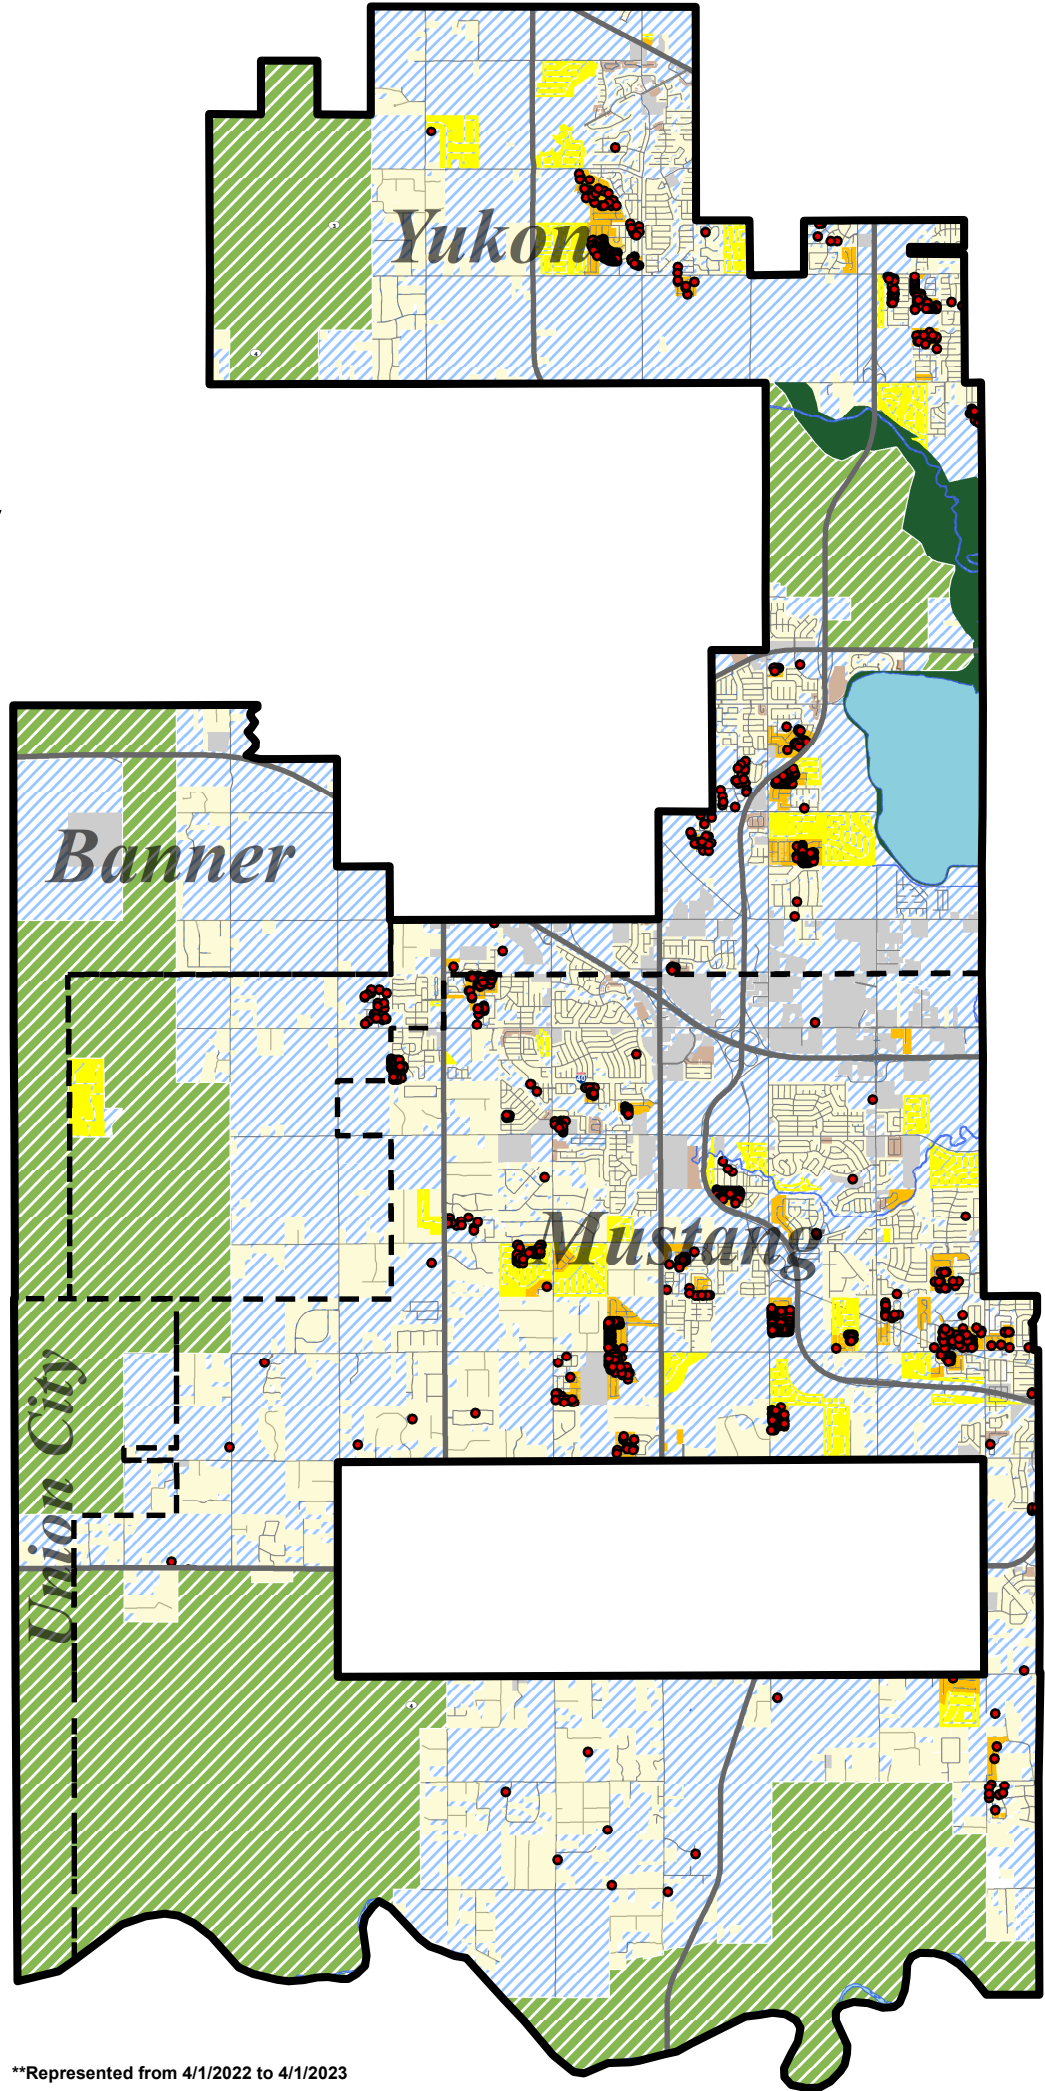

West Oklahoma City

- Existing Single-Family
- Existing Multi-Family
- Existing Non-Residential
- Undeveloped
- Preliminary Plat
- Final Plat
- Agricultural Preserve
- Open Space
- New Residential Construction**

**Represented from 4/1/2022 to 4/1/2023