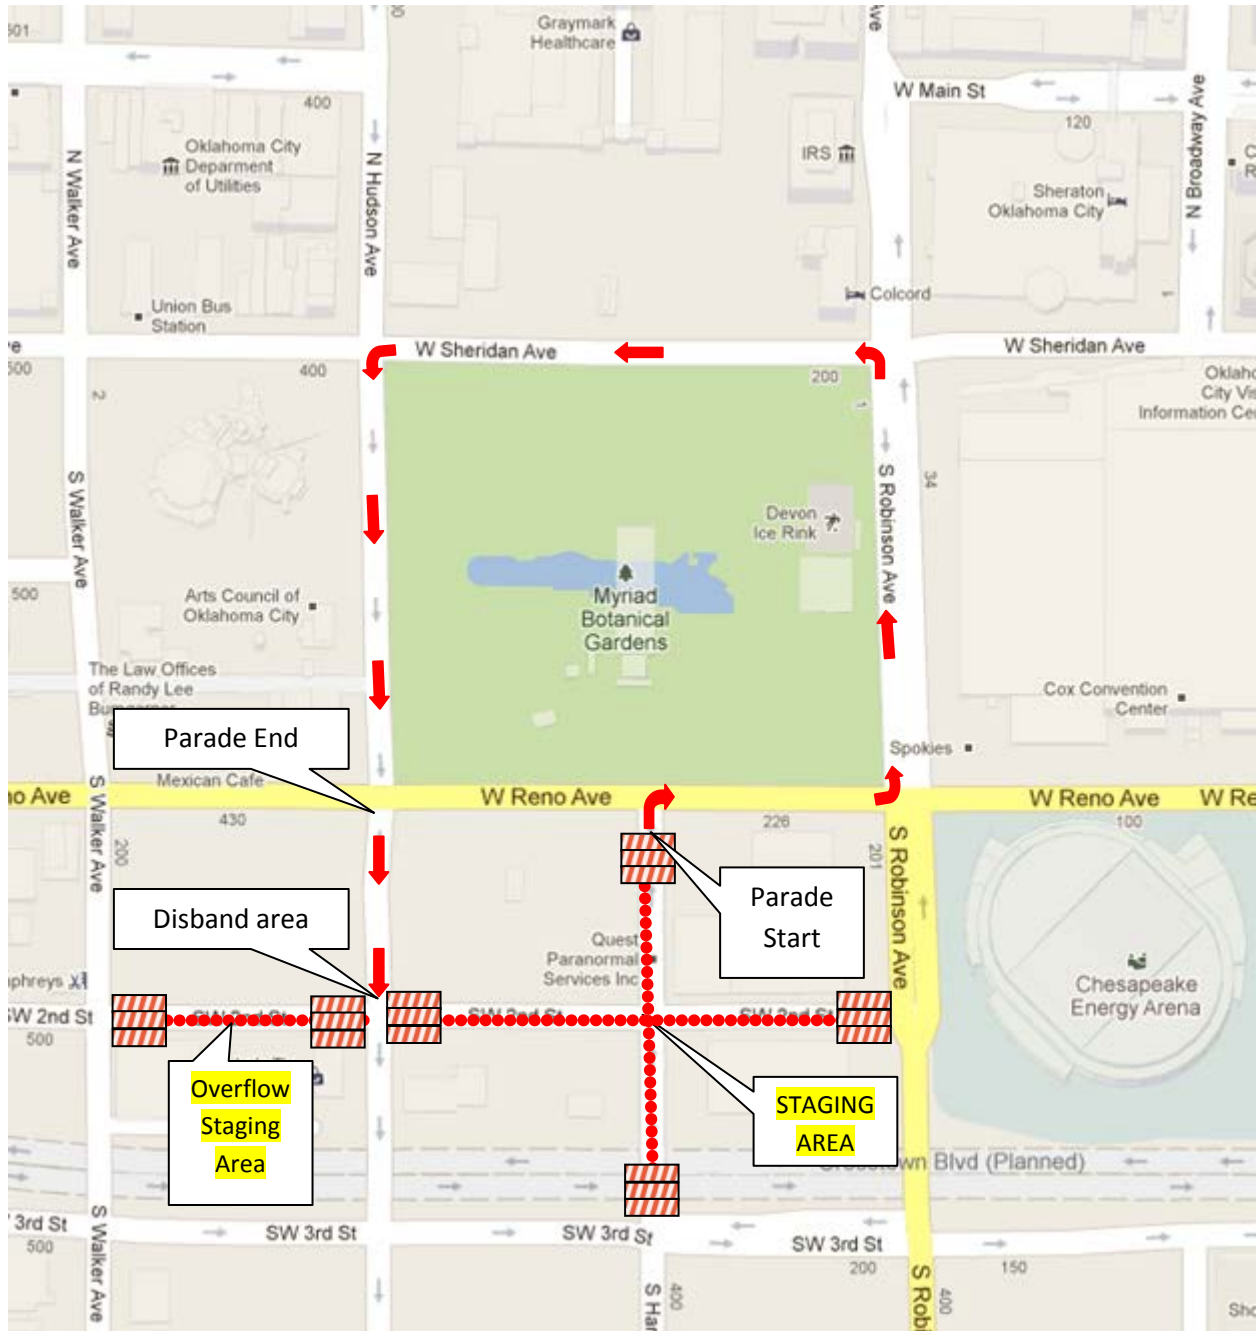

Exhibit A – Event Site Plan

Red Earth Parade

10:00 a.m. - Friday, June 10, 2016

Event Site Plan Legend

Direction of route

Staging area barricades

Staging area

Exhibit B – Event Traffic Control Plan Red

Earth Parade - 10:00 a.m. / Friday, June 10, 2016

Event Site Plan Legend

- Direction of route
- Type III barricades
- Staging area
-