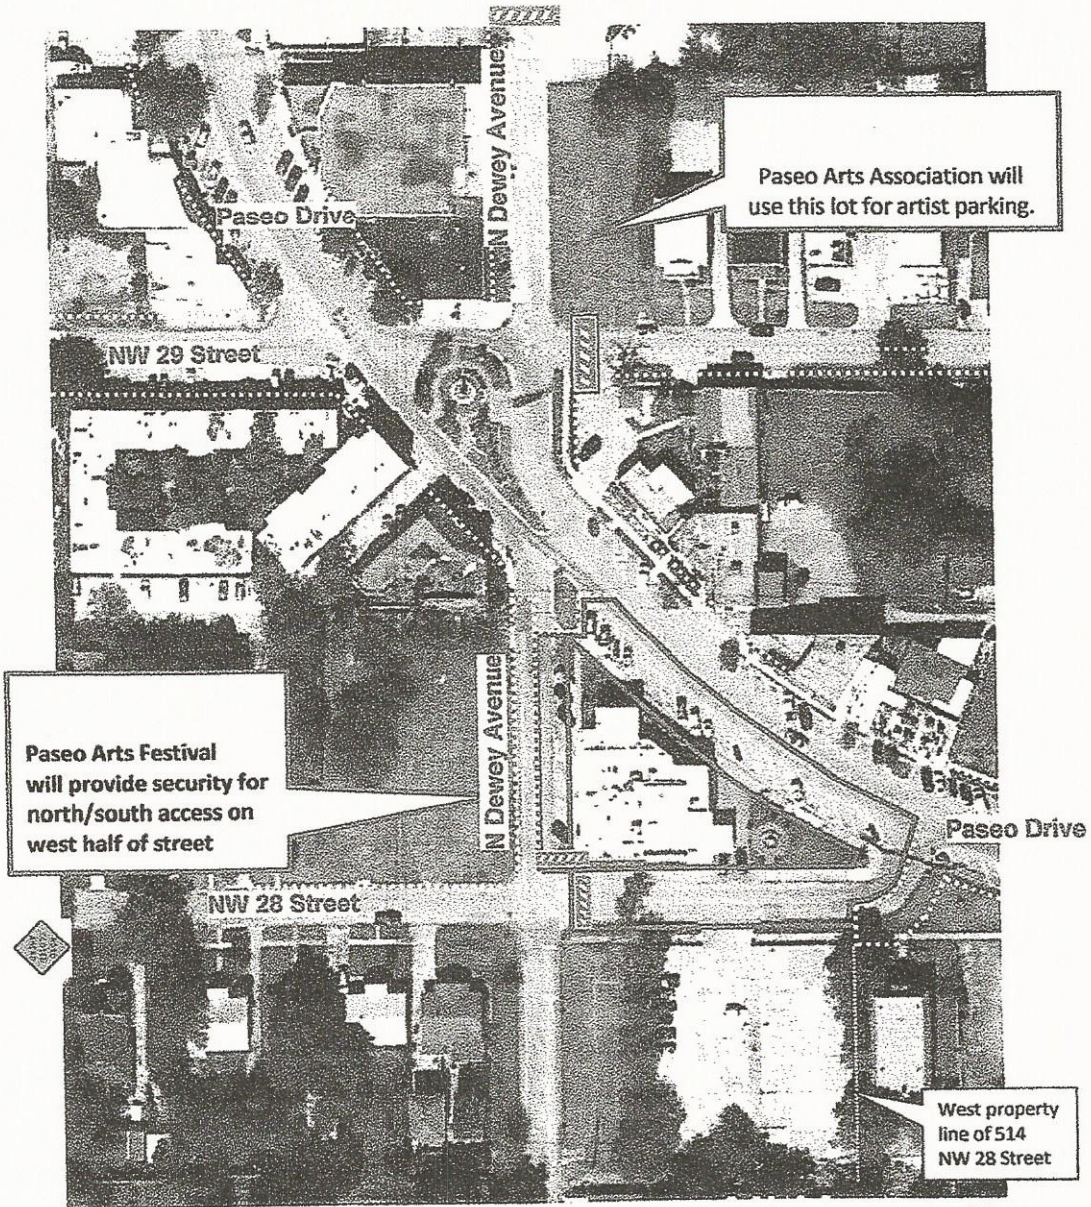

# Exhibit B Event Traffic Control Plan

## Event Site Legend

- 
Limits of street rights-of-way reserved for Event with exceptions and exclusions as noted
- 
Boundary Limits of street rights-of-way reserved for Paseo Arts Festival
- 
Event road closure points (Type III Barricades)  
(Locations generally as illustrated)
- 
Event advance road closure warning signs  
(Locations generally as illustrated)