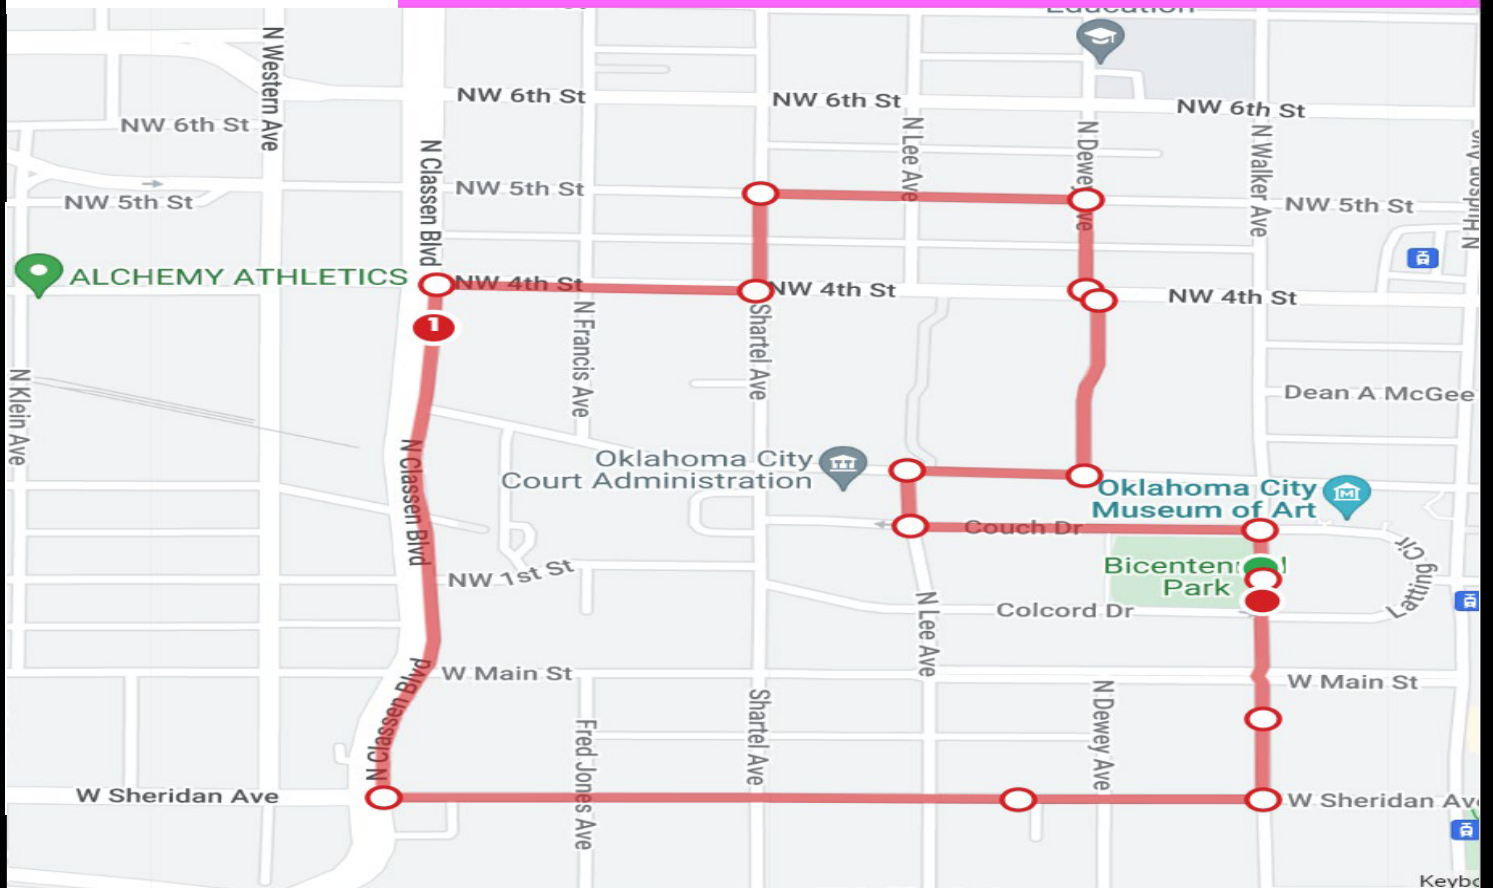

30TH ANNIVERSARY

Susan G. Komen

MORE THAN
PINK WALK®

2023 OKC MORE THAN PINK WALK COURSE MAP

Walk Course

2 Miles

Start Walker Ave

South Walker Ave to Sheridan Ave

West Sheridan to Classen Blvd

Classen Blvd North to NW 4th Street

East NW 4th Street to Shartel Ave

North on Shartel Ave to NW 5th Street

East NW 5th Street to Dewey Ave

South Dewey Ave to Robert S. Kerr Ave

West on Robert S. Kerr Ave to Lee Blvd

South on Lee Blvd to Couch Drive

East on Couch Drive to Walker

MIDFIRST BANK

2023 OKC MORE THAN PINK WALK SITE MAP