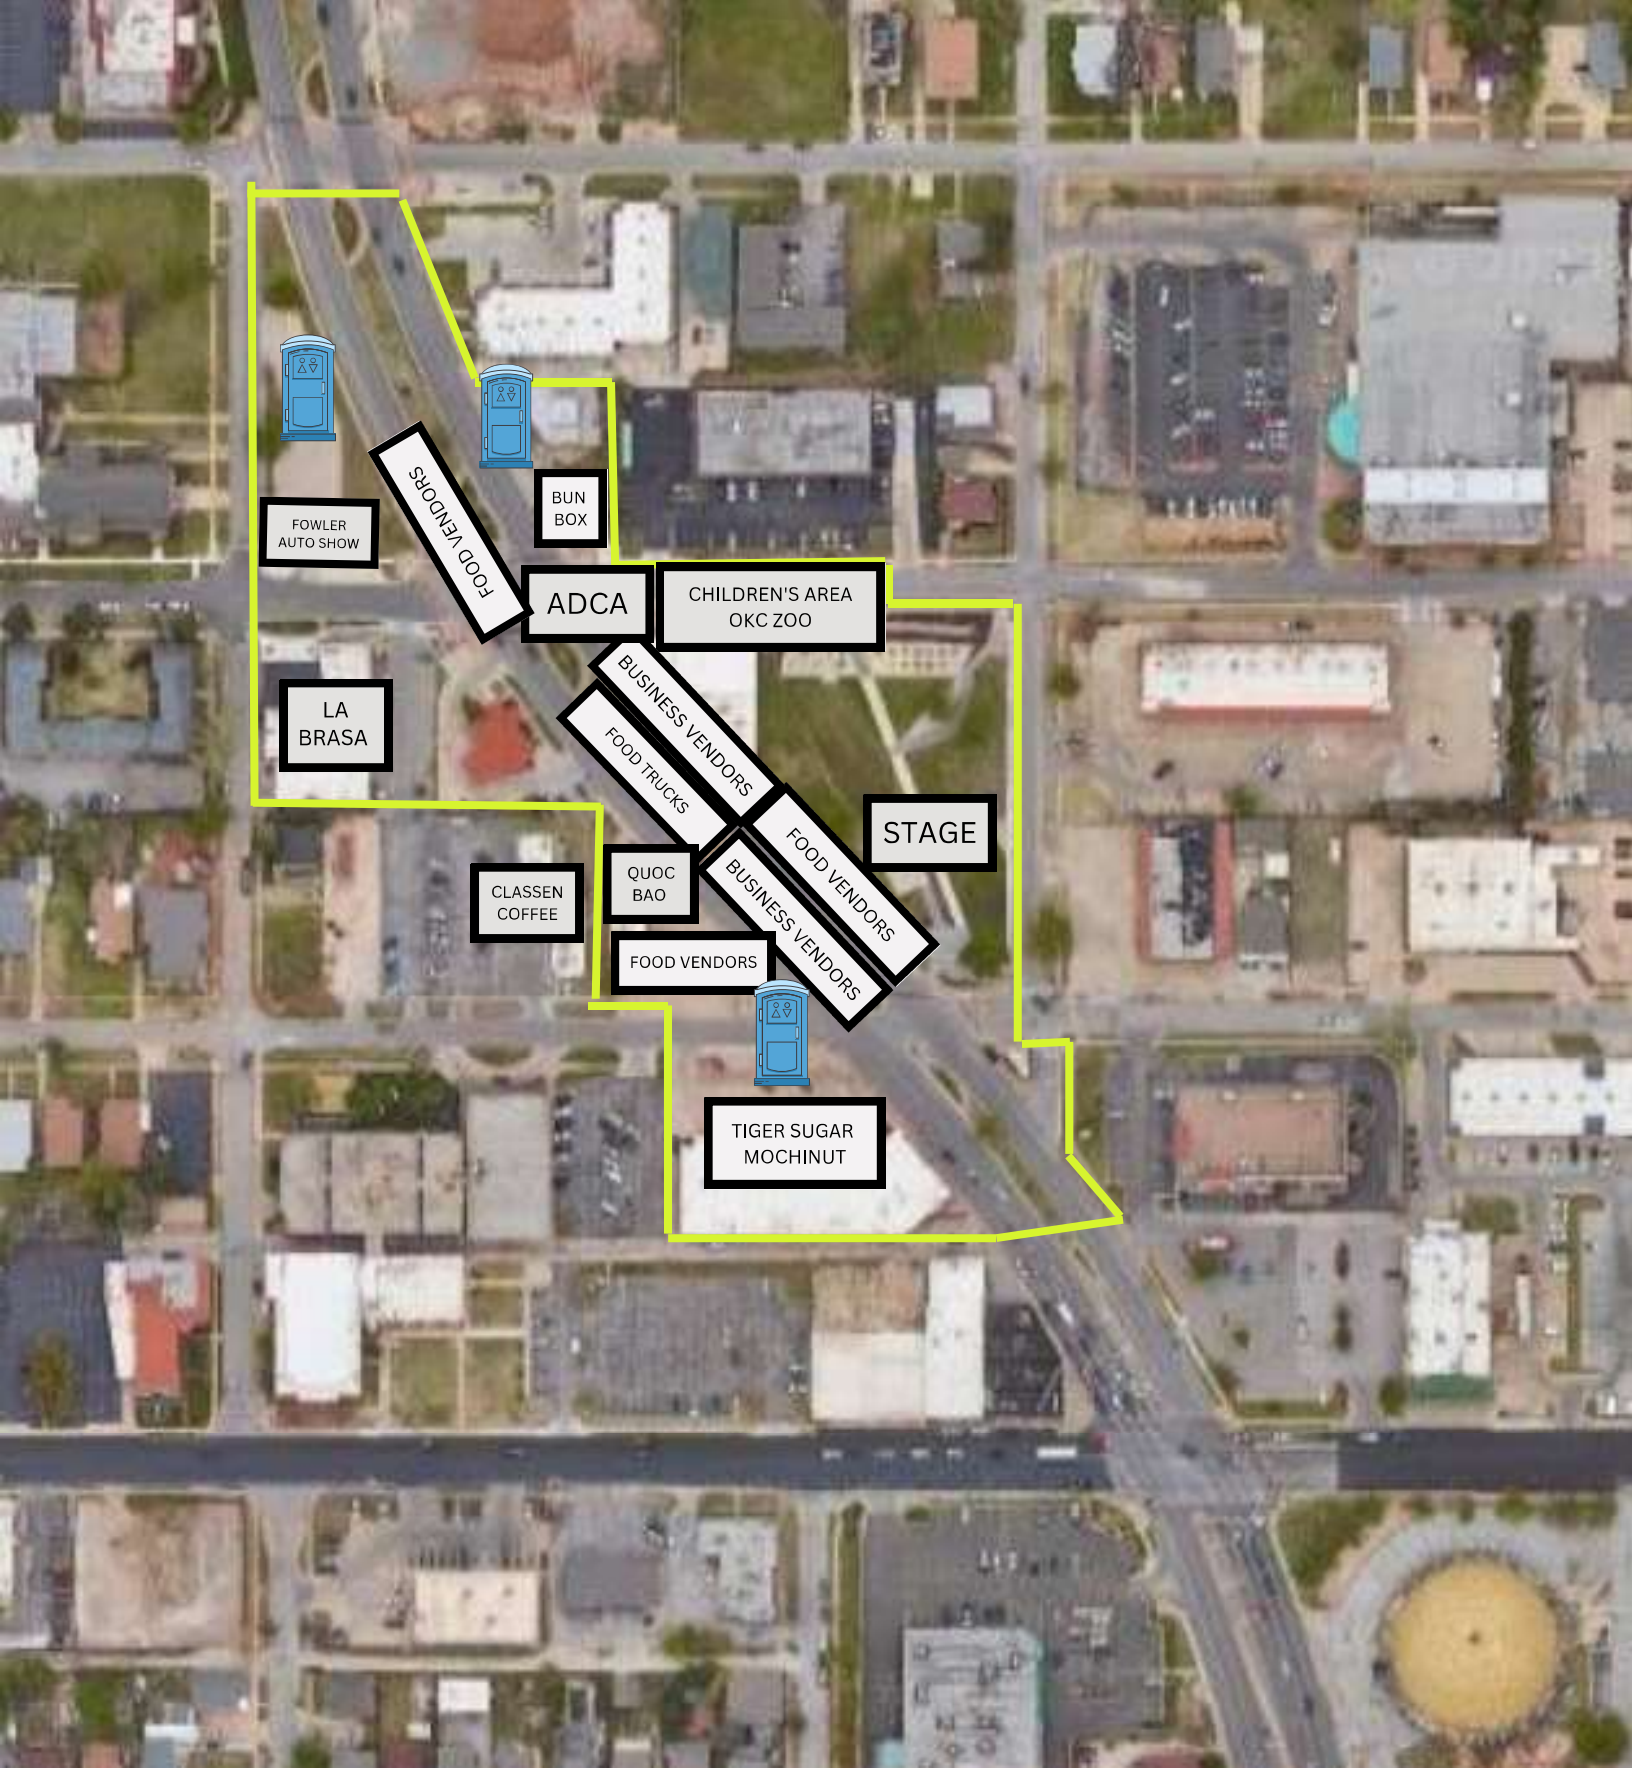

EVENT SITE

EVENT SITE PLAN

ROAD CLOSURE MAP

Friday, August 18, 10am until 5pm

Exclusively closing the north bound lane of Classen Blvd, from NW 24th to NW 26th street.

Closure at NW 26th St from from Douglas to Classen Blvd.

Closure at 25th Street from the center median of Classen to the East entrance of TRC

Closure from NW 25th to 26th on Douglas.

Closure of the left and middle southbound lanes on Classen from 25th to 24th.

ROAD CLOSURE MAP

Friday, August 18, 5pm until 9am

Exclusively the north and south bound lanes of Classen Blvd, from NW 24th to NW 26th street.

Closure at NW 26th St from from Douglas to Classen Blvd.

Closure at 25th Street from Douglas to the East entrance of TRC

Closure at 24th street from Douglas to Military

Closures placed at Military and 24th

Closures Placed outside of CVS Exits

ROAD CLOSURE MAP

Saturday, August 18, 9am until 5pm

- Exclusively the north bound lane of Classen Blvd, from NW 24th to NW 26th street.
- Closure at NW 26th St from from Douglas to Classen Blvd.
- Closure at 25th Street from the center median of Classen to the East entrance of TRC
- Closure from NW 25th to 26th on Douglas.
- Closure of the left and middle southbound lanes on Classen from 25th to 24th.