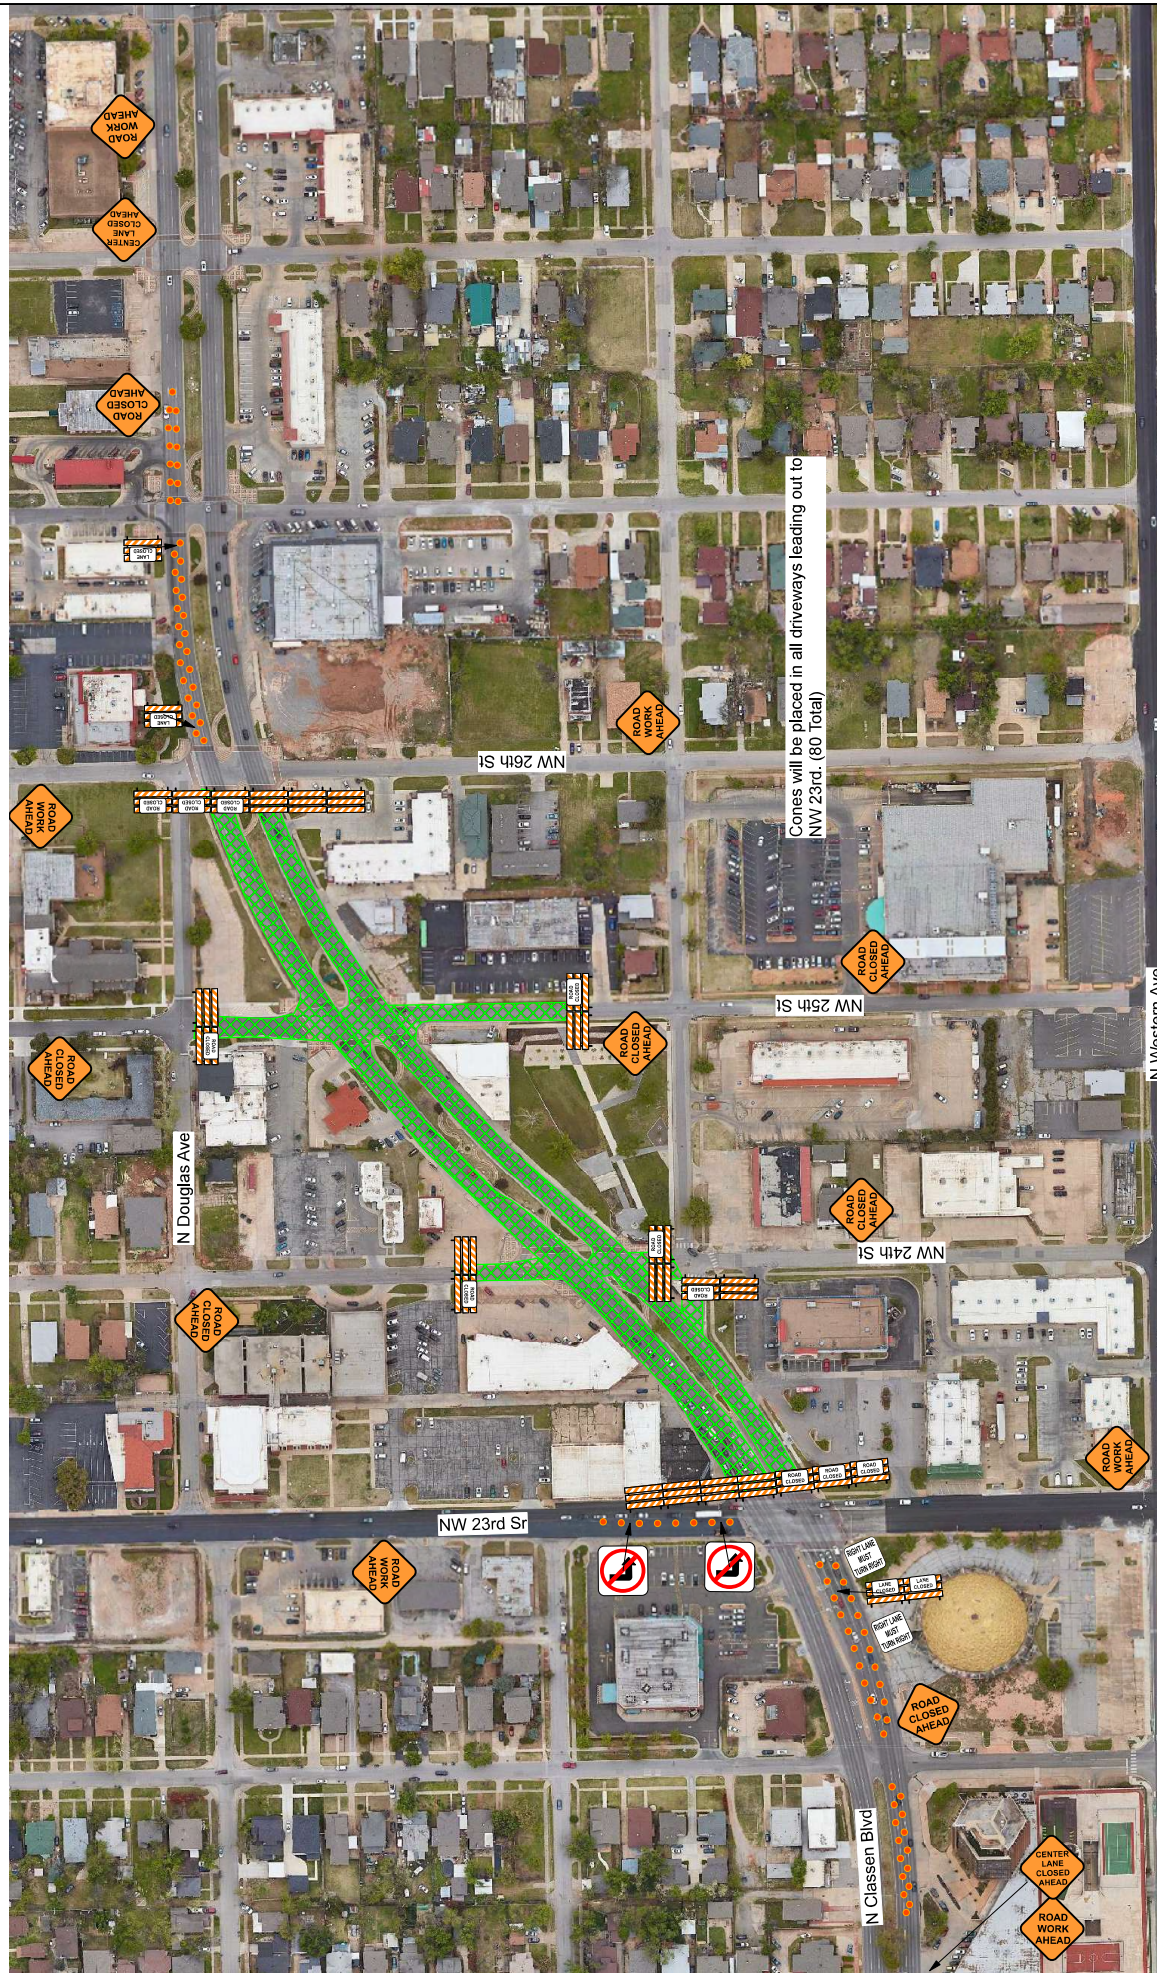

EVENT SITE

EVENT SITE PLAN

ROAD CLOSURE MAP

Friday, August 18, 10am until 5pm

Exclusively closing the north bound lane of Classen Blvd, from NW 24th to NW 26th street.

Closure at NW 26th St from from Douglas to Classen Blvd.

Closure at 25th Street from the center median of Classen to the East entrance of TRC

Closure from NW 25th to 26th on Douglas.

Closure of the left and middle southbound lanes on Classen from 25th to 24th.

Closure at 24th street from Douglas to Military

Closures placed at Military and 24th

Closures Placed outside of CVS Exits

ROAD CLOSURE MAP

Saturday, August 18, 9am until 5pm

- Exclusively the north bound lane of Classen Blvd, from NW 24th to NW 26th street.
- Closure at NW 26th St from from Douglas to Classen Blvd.
- Closure at 25th Street from the center median of Classen to the East entrance of TRC
- Closure from NW 25th to 26th on Douglas.
- Closure of the left and middle southbound lanes on Classen from 25th to 24th.

Drivers are encouraged to detour E on 26th and South on Western or W on 26th and South on McKinley
Access to South bound Classen at 23rd.

PARKING PLAN

SAFETY PLAN

POLICE

SHELTER

EMSA

ASIAN DISTRICT CULTURAL
ASSOCIATION COMMAND STATION