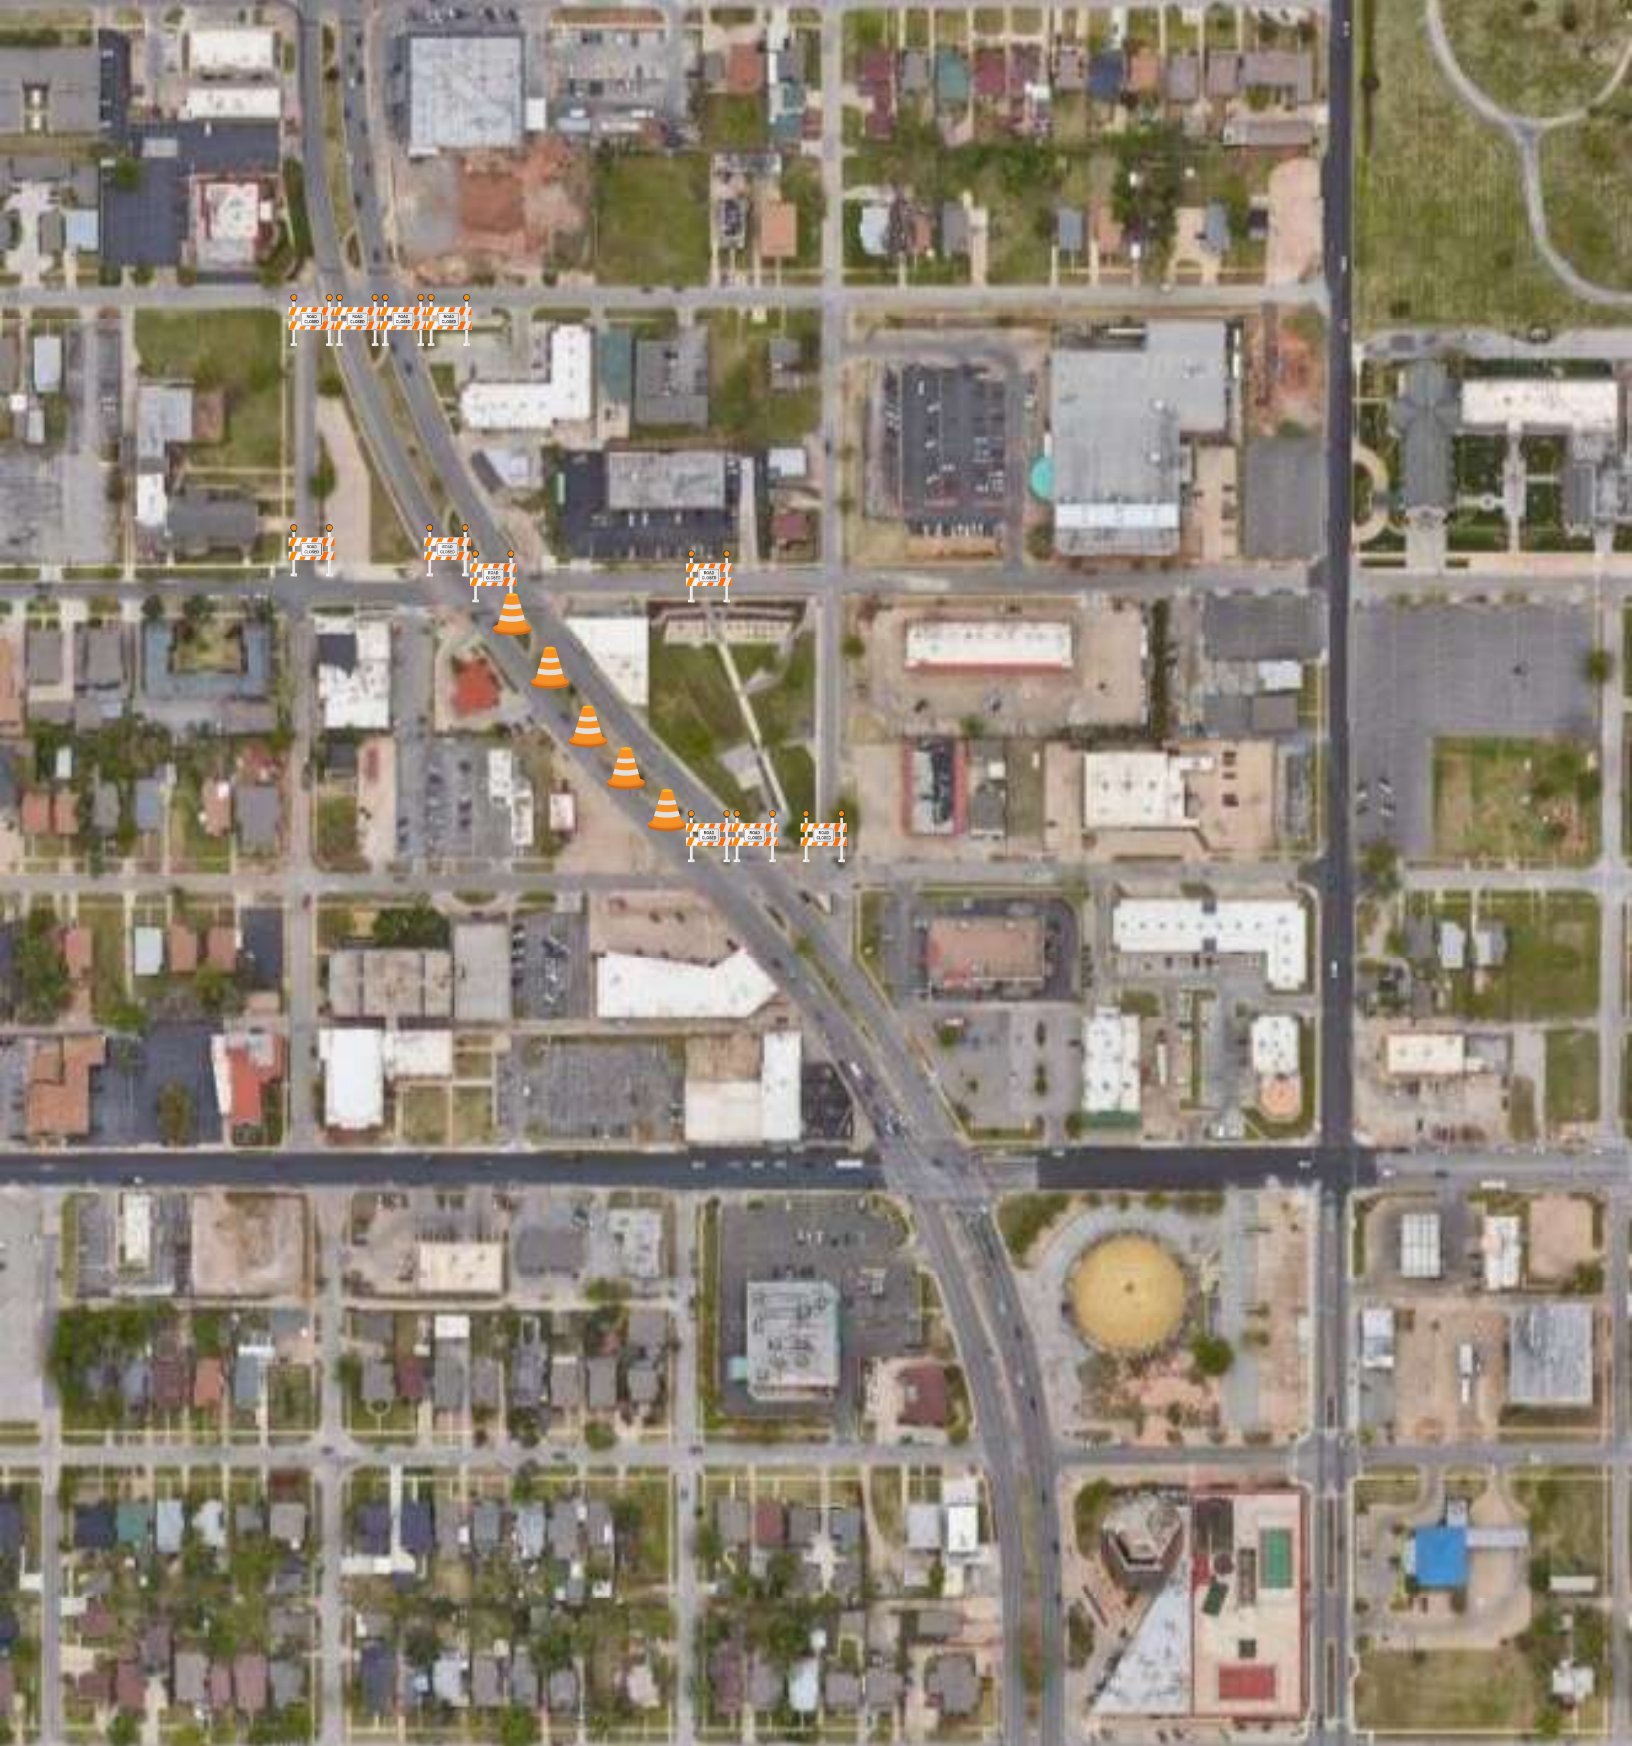

EVENT SITE

EVENT SITE PLAN

ROAD CLOSURE MAP

Friday, August 18, 10am until 5pm

Exclusively closing the north bound lane of Classen Blvd, from NW 24th to NW 26th street.

Closure at NW 26th St from from Douglas to Classen Blvd.

Closure at 25th Street from the center median of Classen to the East entrance of TRC

Closure from NW 25th to 26th on Douglas.

Closure of the left and middle southbound lanes on Classen from 25th to 24th.

ROAD CLOSURE MAP

Friday, August 18, 5pm until 9am

Exclusively the north and south bound lanes of Classen Blvd, from NW 24th to NW 26th street.

Closure at NW 26th St from from Douglas to Classen Blvd.

Closure at 25th Street from Douglas to the East entrance of TRC

Closure at 24th street from Douglas to Military

Closures placed at Military and 24th

Closures Placed outside of CVS Exits

ROAD CLOSURE MAP

Saturday, August 18, 9am until 5pm

- Exclusively the north bound lane of Classen Blvd, from NW 24th to NW 26th street.
- Closure at NW 26th St from from Douglas to Classen Blvd.
- Closure at 25th Street from the center median of Classen to the East entrance of TRC
- Closure from NW 25th to 26th on Douglas.
- Closure of the left and middle southbound lanes on Classen from 25th to 24th.