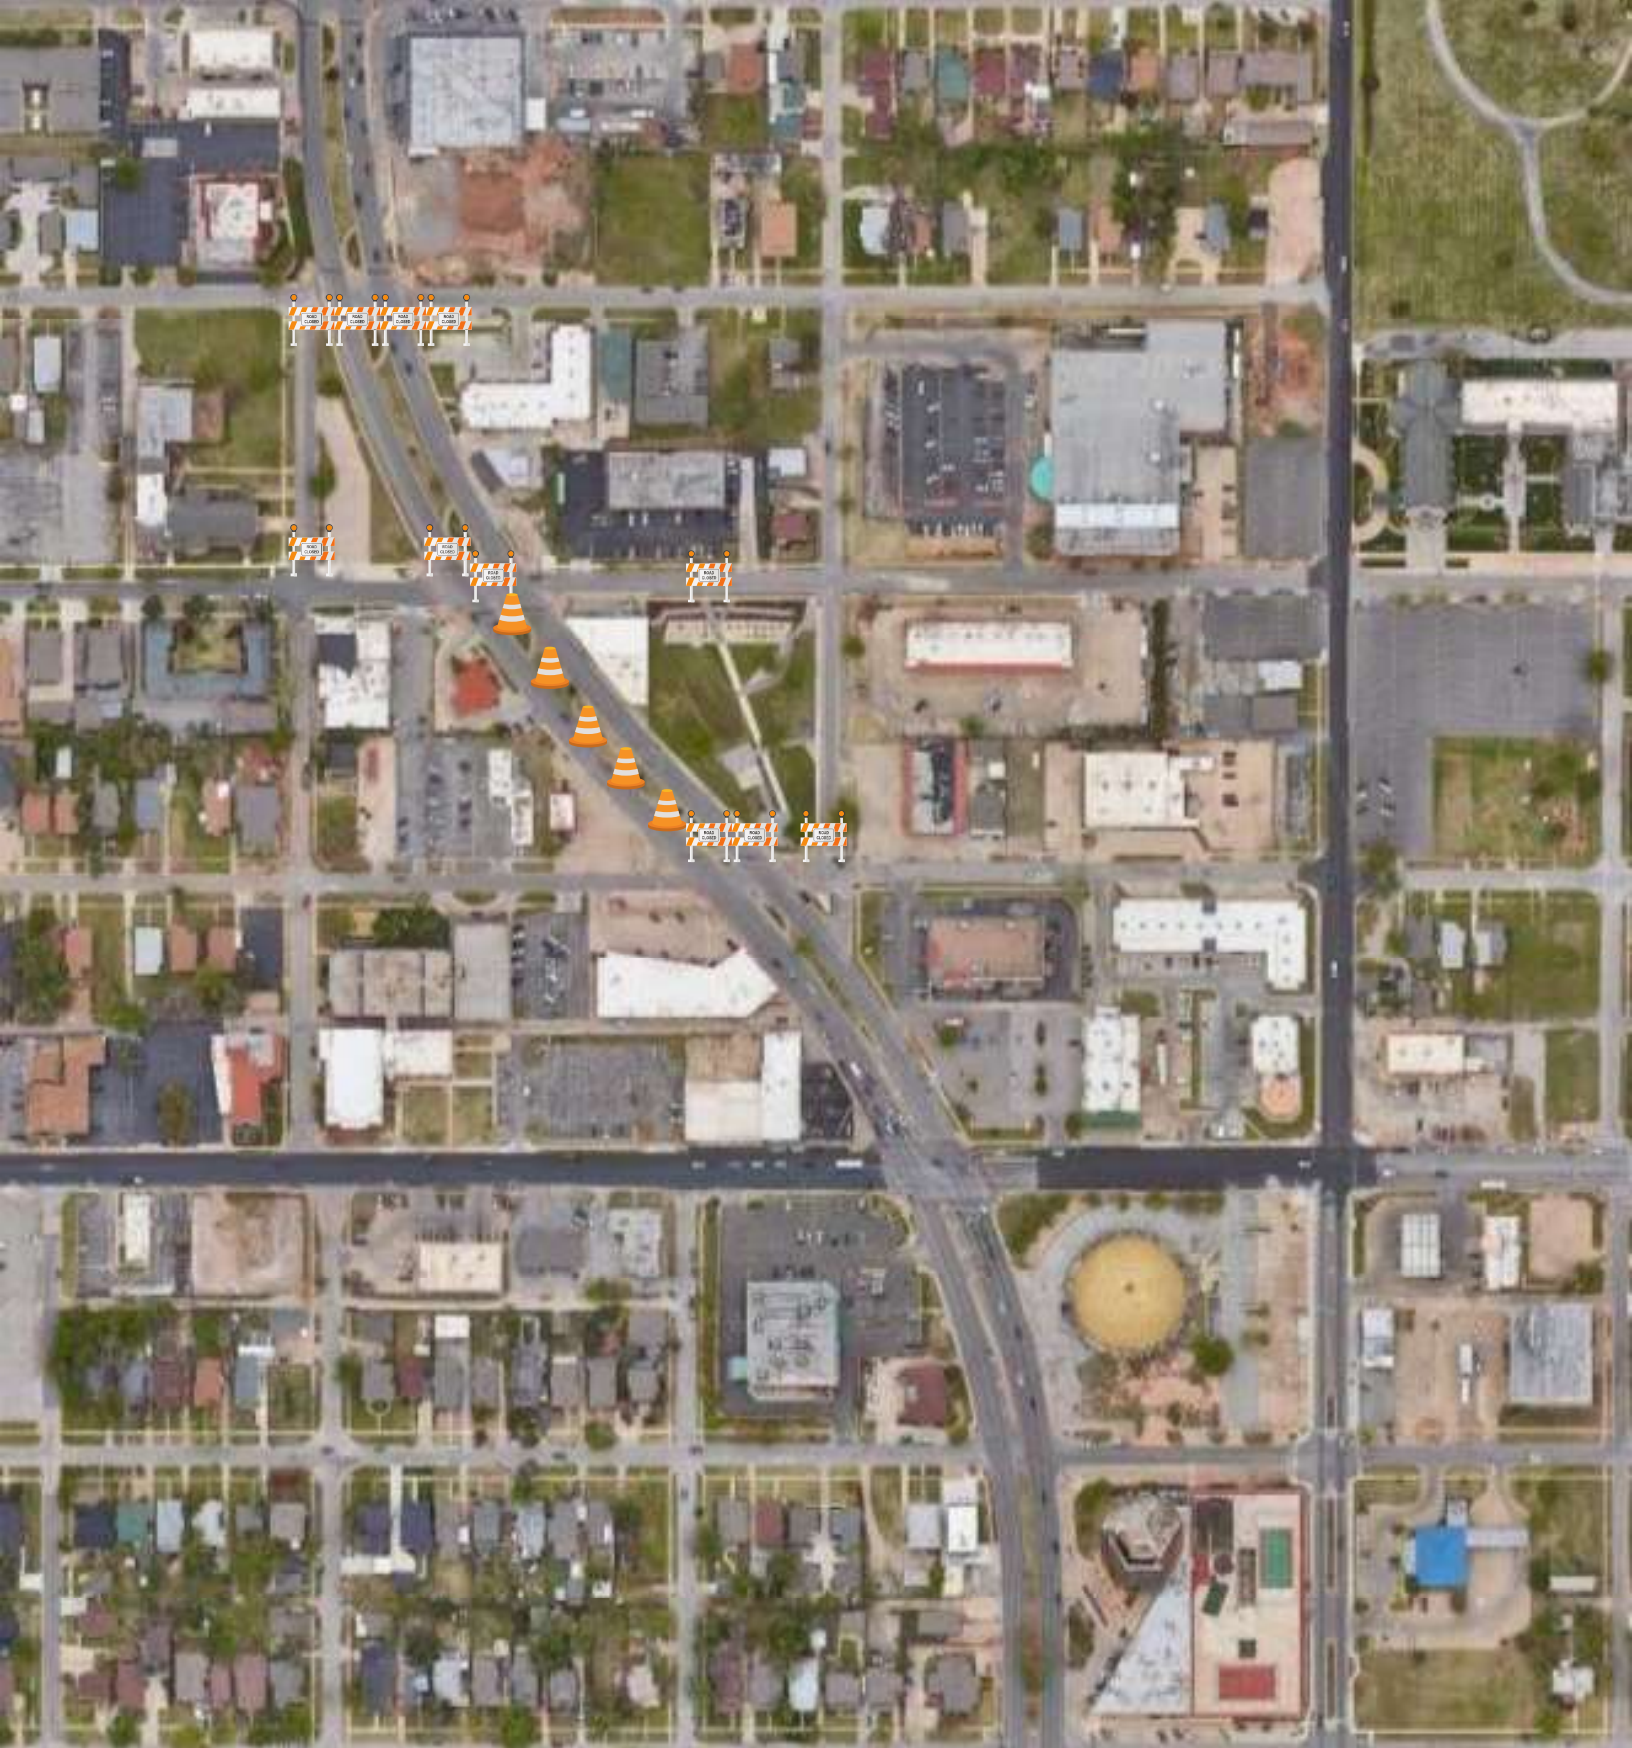

EVENT SITE

EVENT SITE PLAN

ROAD CLOSURE MAP

Friday, August 18, 10am until 5pm

Exclusively closing the north bound lane of Classen Blvd, from NW 24th to NW 26th street.

Closure at NW 26th St from from Douglas to Classen Blvd.

Closure at 25th Street from the center median of Classen to the East entrance of TRC

Closure from NW 25th to 26th on Douglas.

Closure of the left and middle southbound lanes on Classen from 25th to 24th.

ROAD CLOSURE MAP

Friday, August 18, 5pm until 9am

Exclusively the north and south bound lanes of Classen Blvd, from NW 24th to NW 26th street.

Closure at NW 26th St from from Douglas to Classen Blvd.

Closure at 25th Street from Douglas to the East entrance of TRC

Closure at 24th street from Douglas to Military

Closures placed at Military and 24th

Closures Placed outside of CVS Exits

ROAD CLOSURE MAP

Saturday, August 18, 9am until 5pm

- Exclusively the north bound lane of Classen Blvd, from NW 24th to NW 26th street.
- Closure at NW 26th St from from Douglas to Classen Blvd.
- Closure at 25th Street from the center median of Classen to the East entrance of TRC
- Closure from NW 25th to 26th on Douglas.
- Closure of the left and middle southbound lanes on Classen from 25th to 24th.