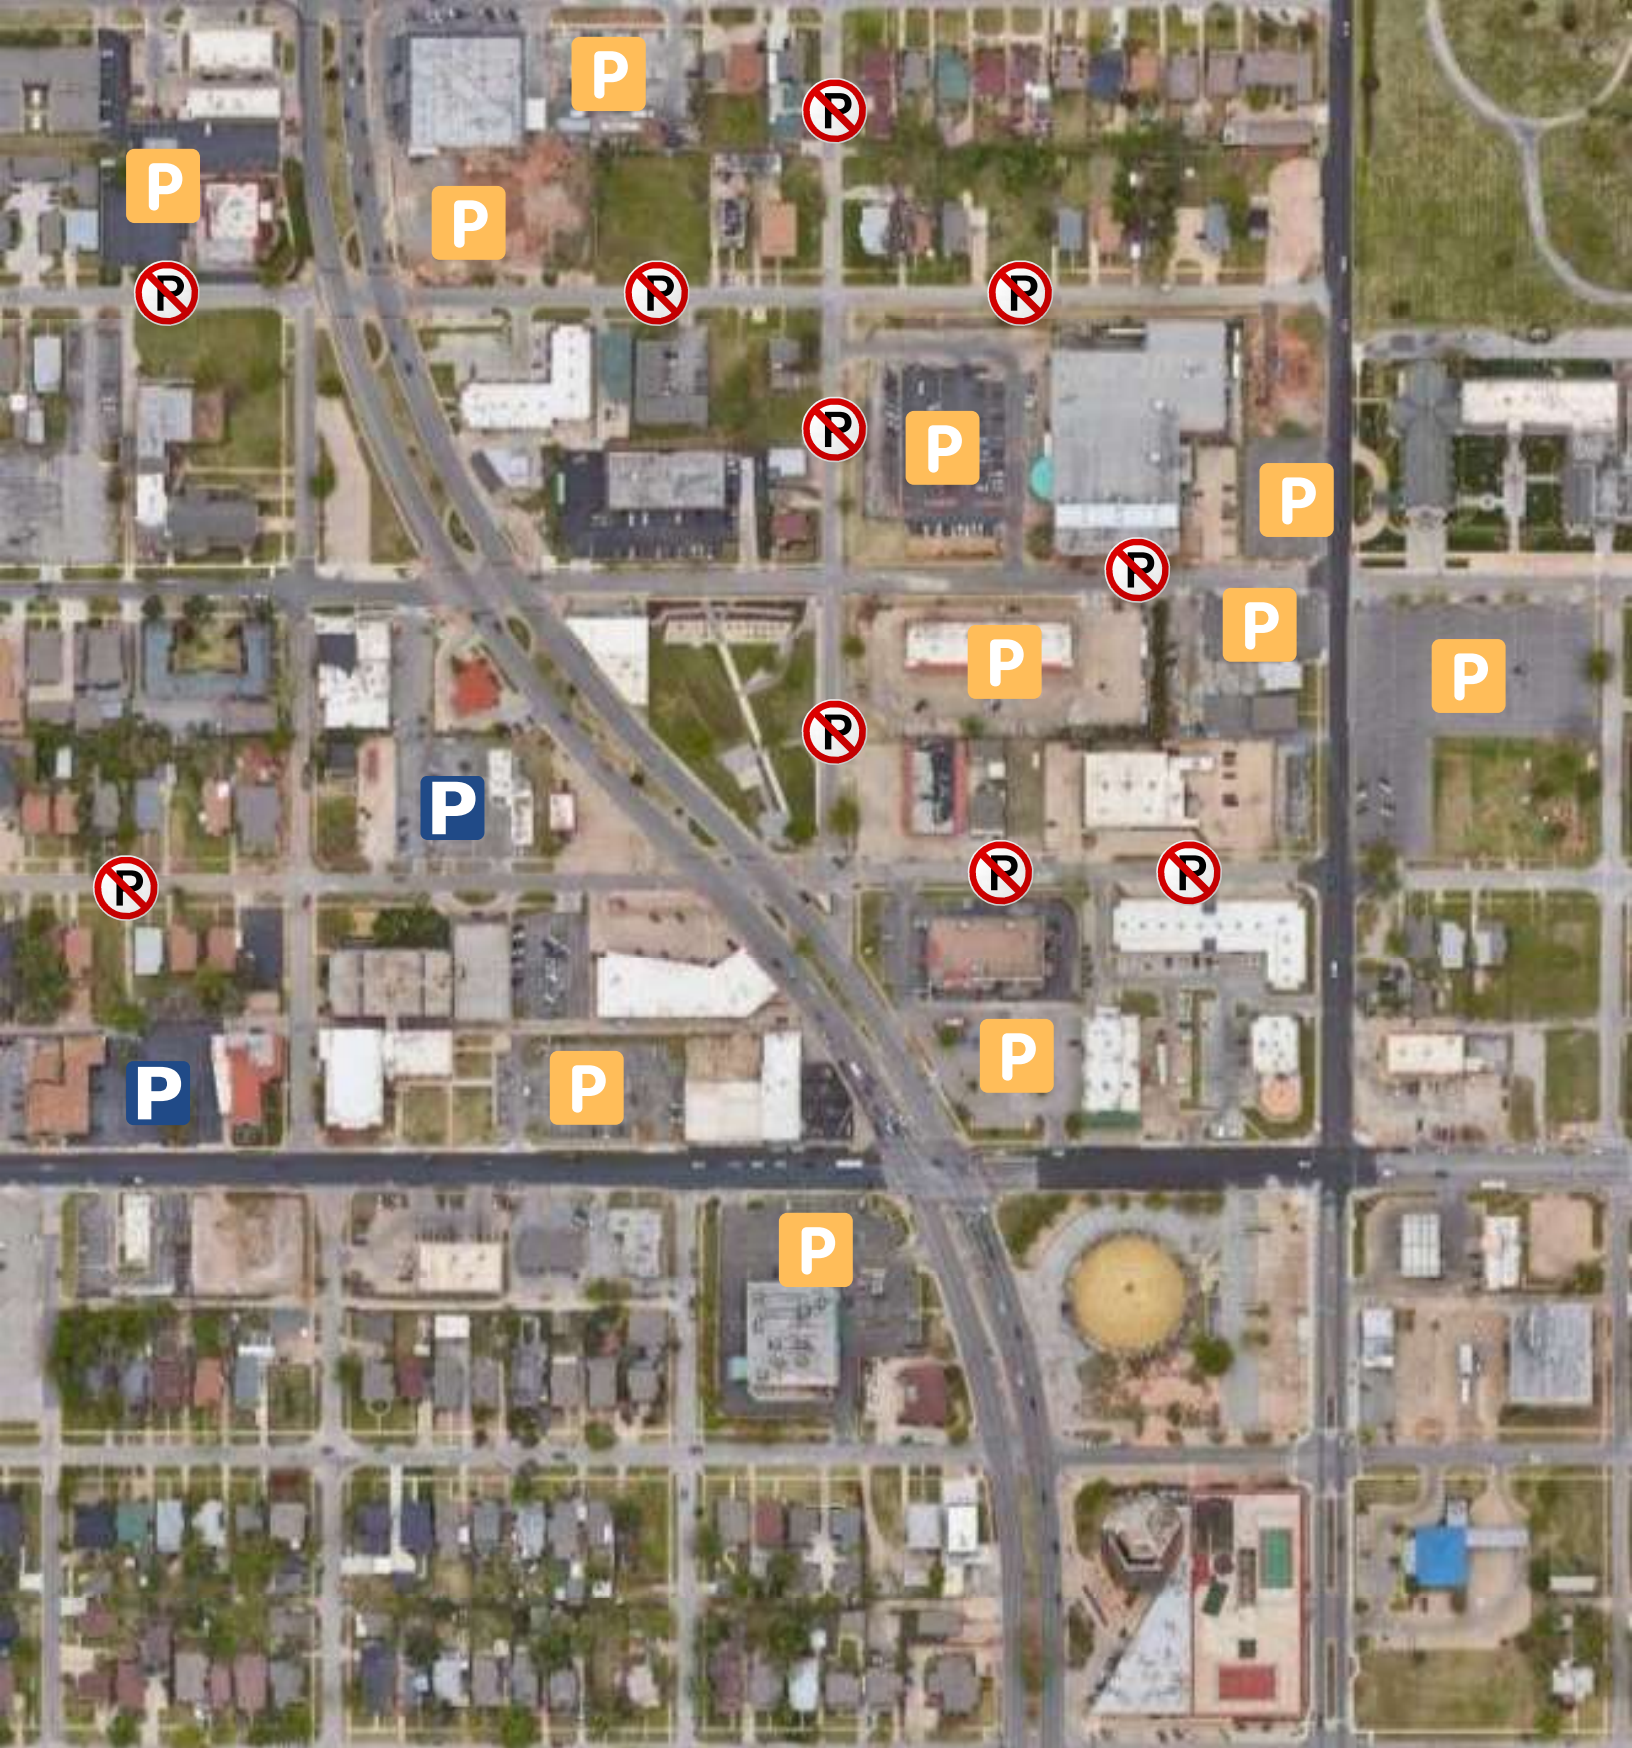

ROAD CLOSURE MAP

Friday, August 18, 5pm until 9am

Exclusively the north and south bound lanes of Classen Blvd, from NW 24th to NW 26th street.

Closure at NW 26th St from from Douglas to Classen Blvd.

Closure at 25th Street from Douglas to the East entrance of TRC

Closure at 24th street from Douglas to Military

Closures placed at Military and 24th

Closures Placed outside of CVS Exits

ROAD CLOSURE MAP

Saturday, August 18, 9am until 5pm

- Exclusively the north bound lane of Classen Blvd, from NW 24th to NW 26th street.
- Closure at NW 26th St from from Douglas to Classen Blvd.
- Closure at 25th Street from the center median of Classen to the East entrance of TRC
- Closure from NW 25th to 26th on Douglas.
- Closure of the left and middle southbound lanes on Classen from 25th to 24th.

*Access to 25th street (Simmons Bank) will remain open until 5pm

*Access to 24th St (Jade Asian Plaza) will remain open until 5pm.

*The right lane of Classen from 25th to 23rd will remain open.

SOUTHBOUND CLASSEN DETOUR - AFTER 5PM

Drivers are encouraged to detour E on 26th and South on Western or W on 26th and South on McKinley
Access to South bound Classen at 23rd.

PARKING PLAN

SAFETY PLAN

POLICE

SHELTER

EMSA

ASIAN DISTRICT CULTURAL
ASSOCIATION COMMAND STATION