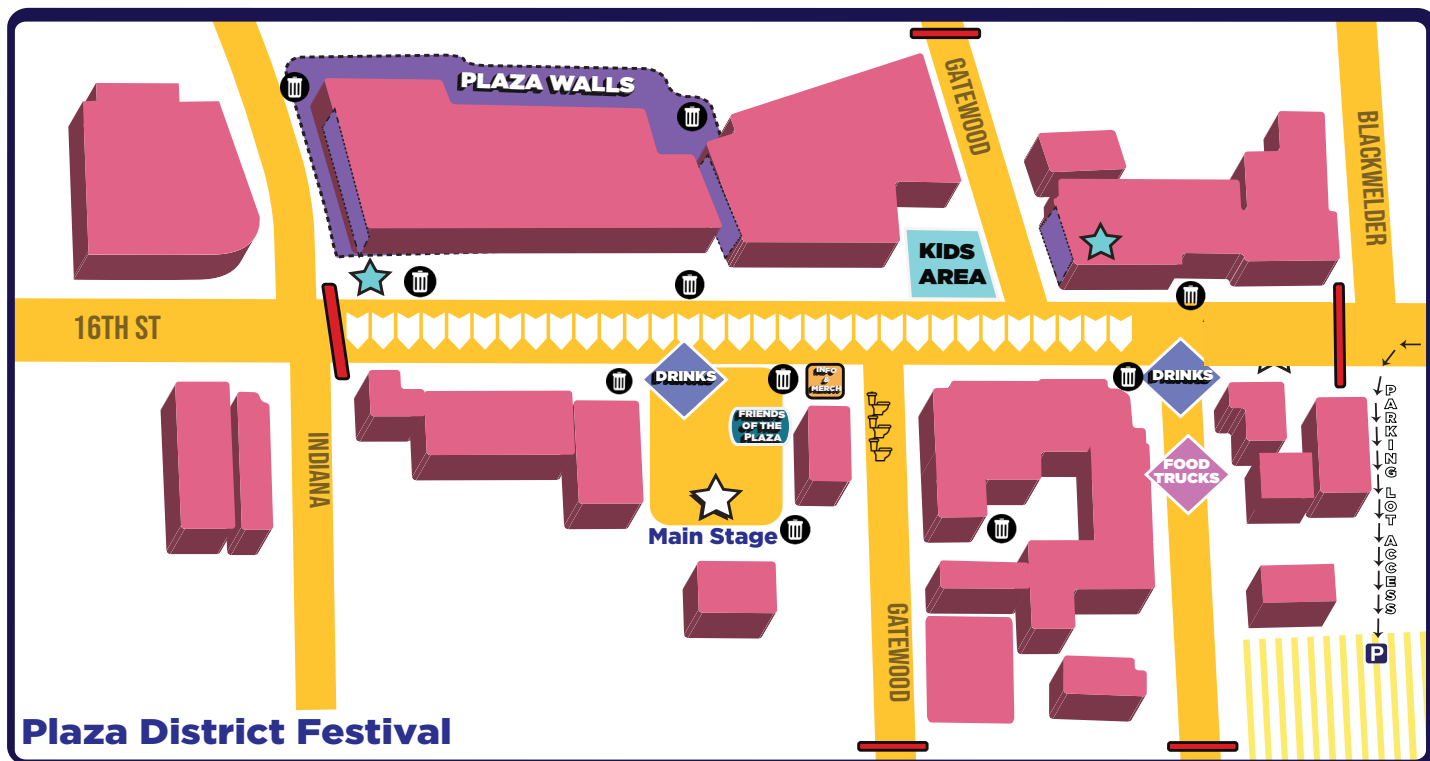

SKATE THE PLAZA

Event Map, Traffic Plan, & Public Restrooms

LEGEND

-  **Street Closure**
-  **Trash Can**
-  **Public Restrooms**
-  **Stage**
-  **Vendor**